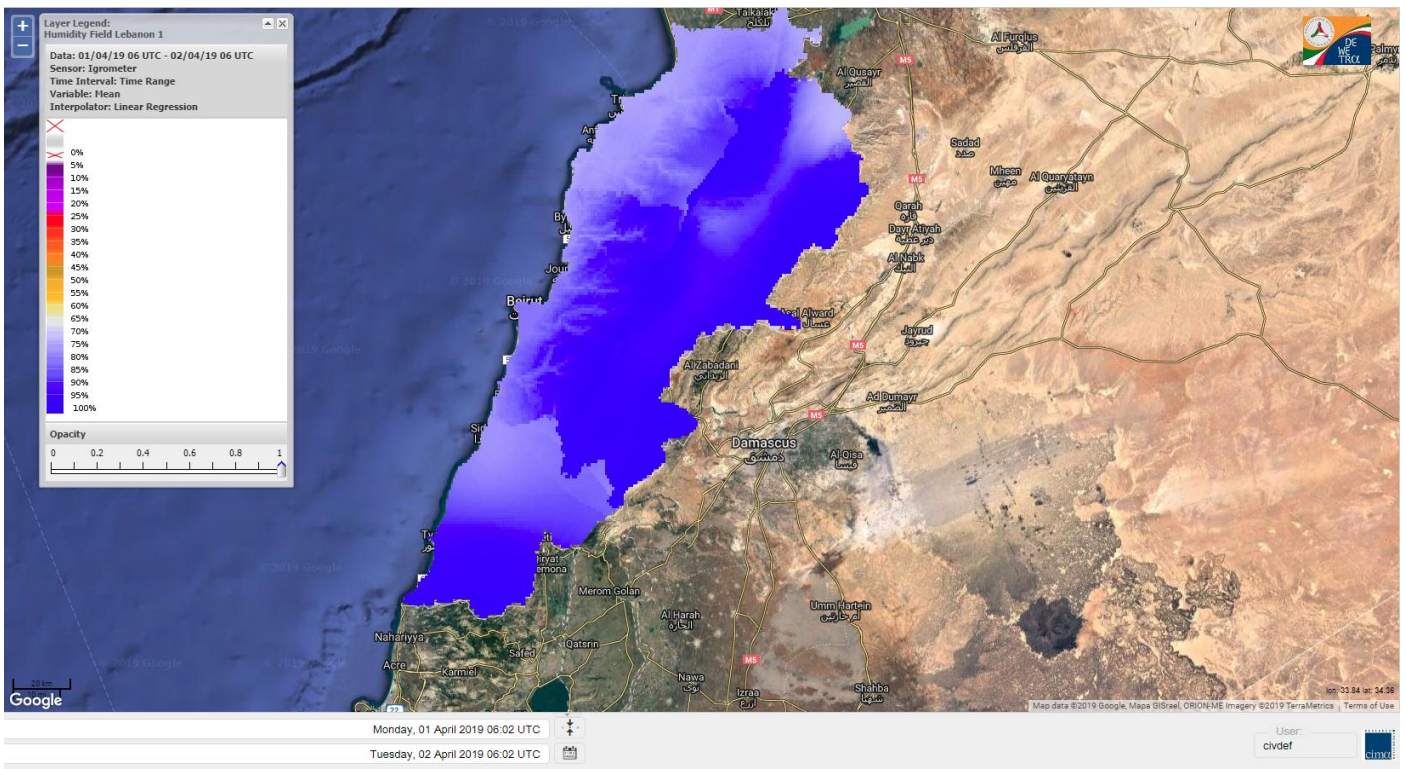

Lebanon humidity for Lebanon 2 April 2019