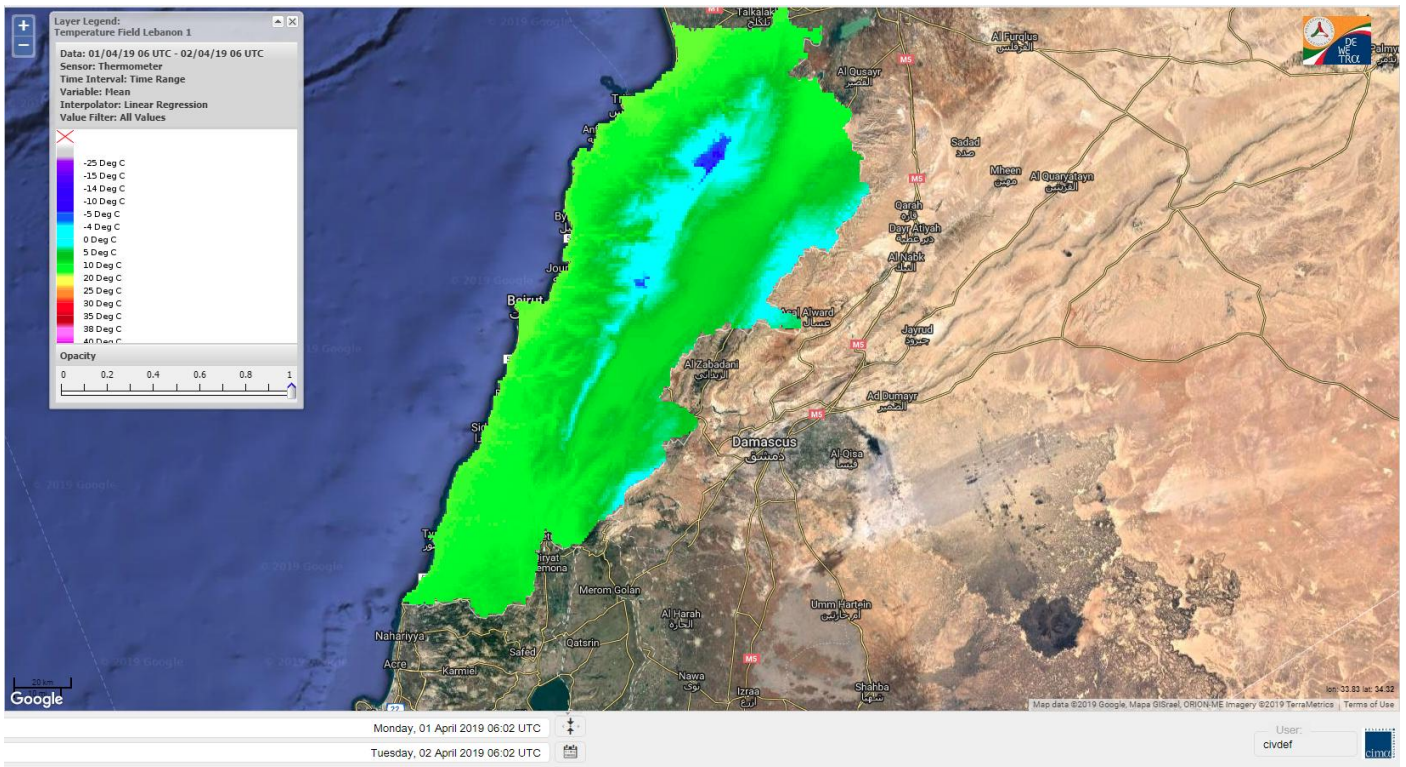

Lebanon temperature for Lebanon 2 April 2019