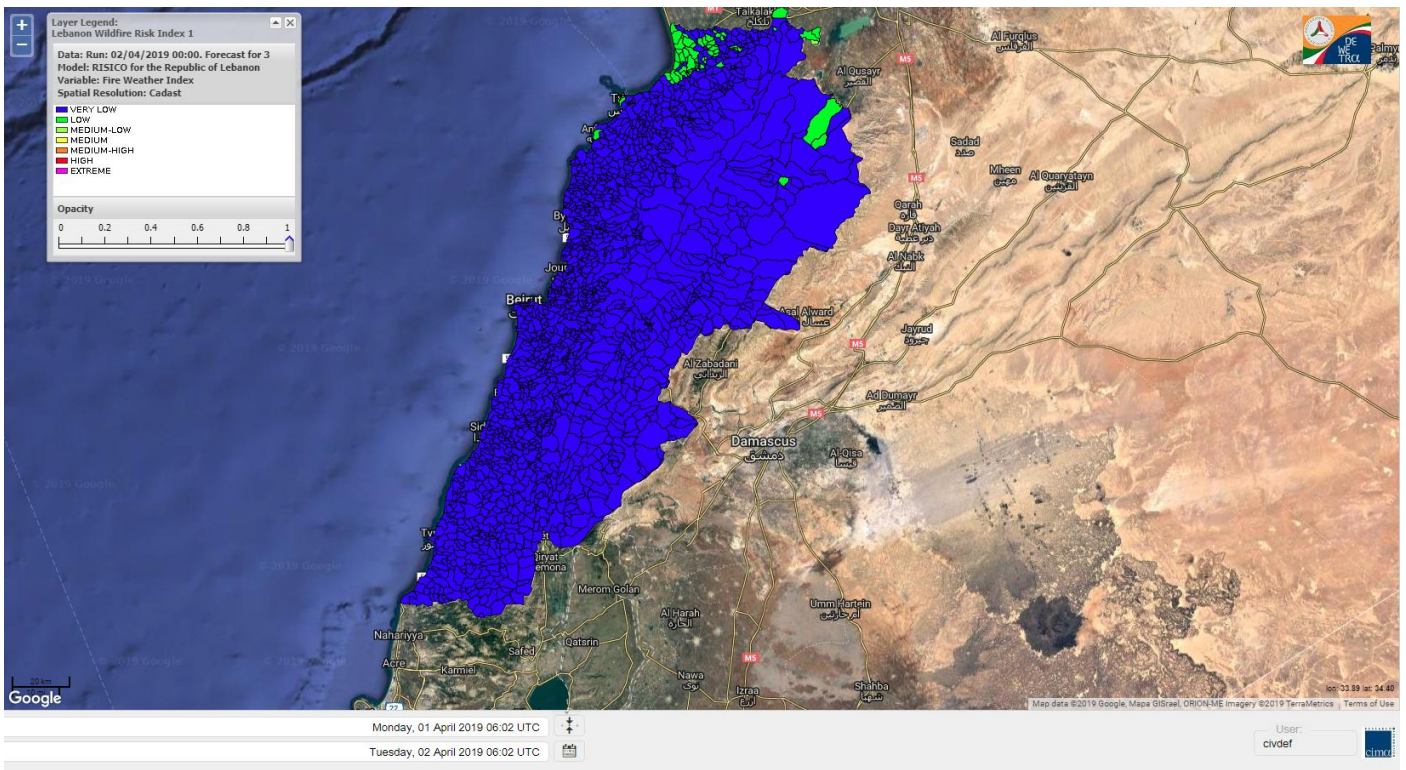

Lebanon for 3 April 2019