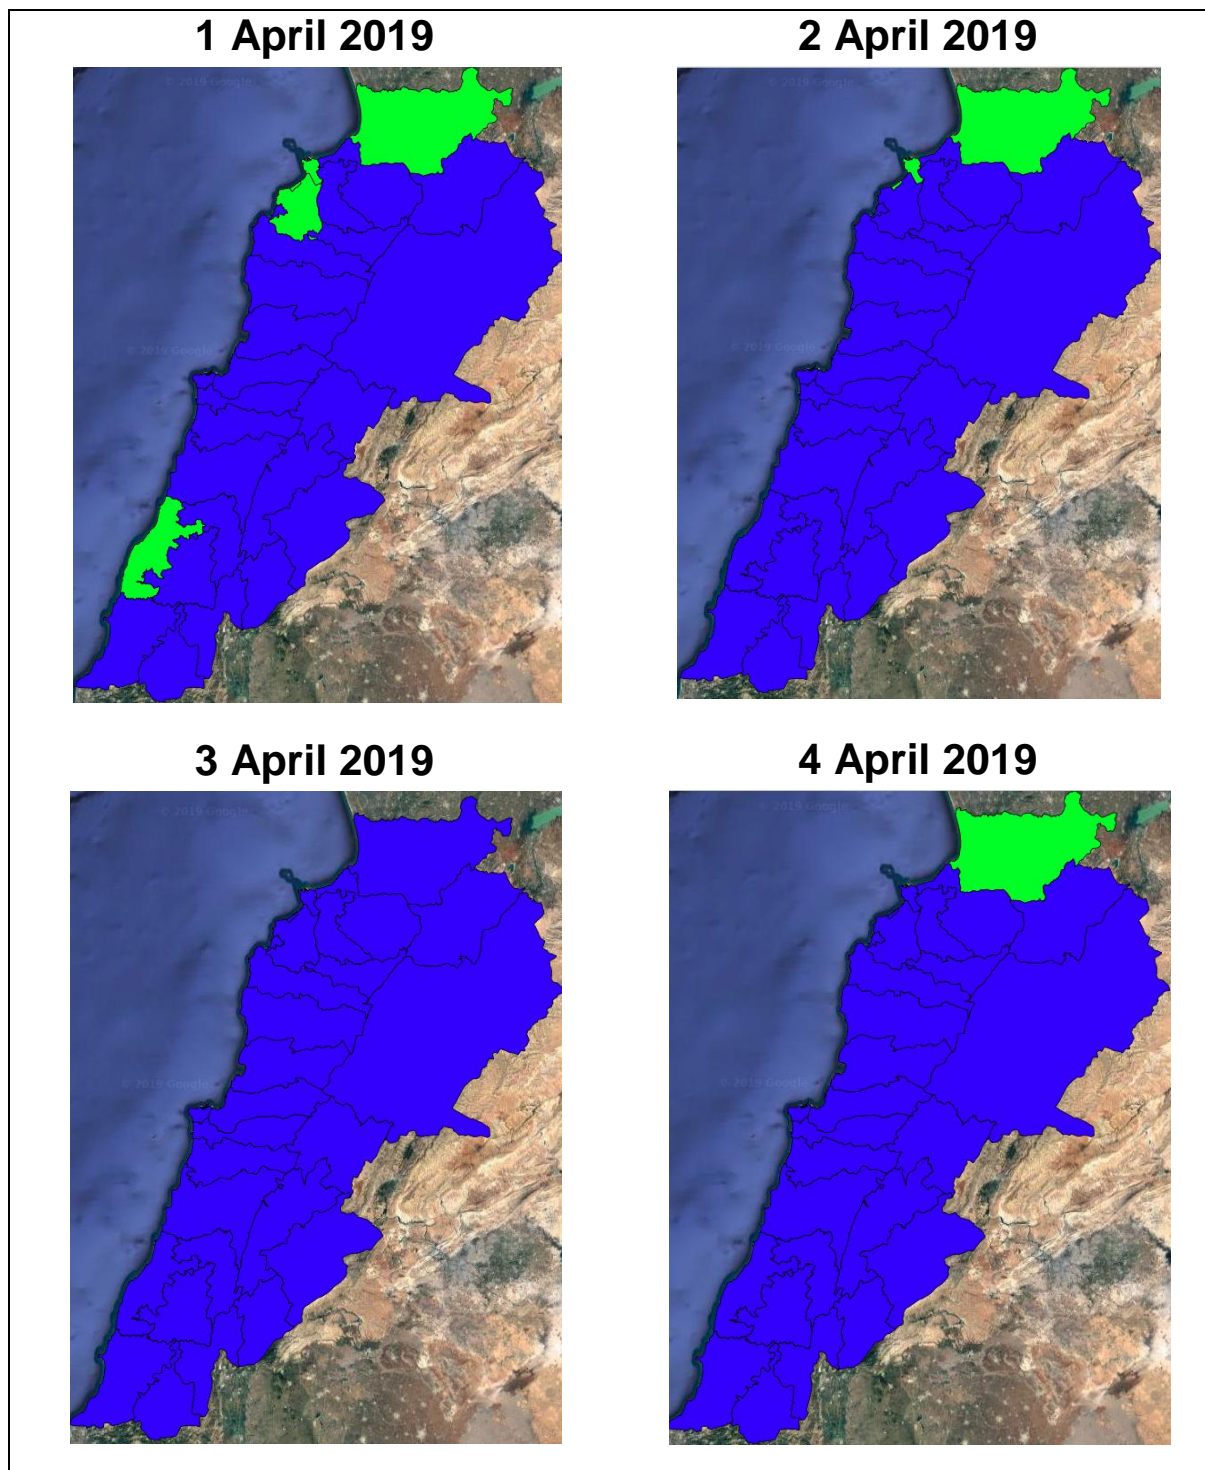

FIRE RISK INDEX

Layer Legend:
Lebanon Wildfire Risk Index 1

Data: Run: 02/04/2019 00:00. Forecast for 2
Model: RISICO for the Republic of Lebanon
Variable: Fire Weather Index
Spatial Resolution: Caza

- VERY LOW
- LOW
- MEDIUM-LOW
- MEDIUM
- MEDIUM-HIGH
- HIGH
- EXTREME