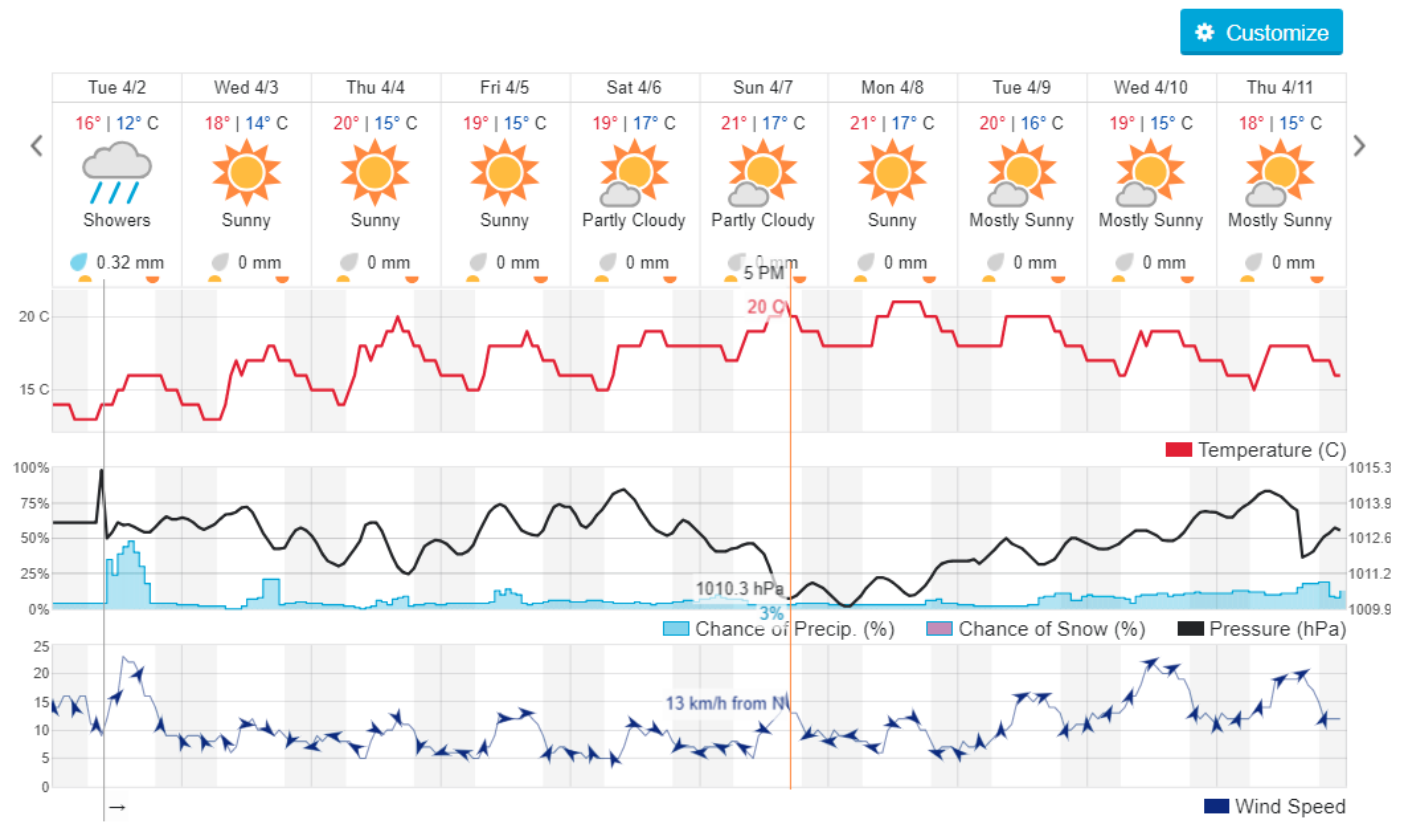

Jabal Moussa Reserve Forecast for 3 April 2019

Jabal Moussa Reserve Forecast for 4 April 2019

Beirut, LB ★ 🏠

🌧️ 13° ACHRAFIEH,RIZK STATION | CHANGE ▾

TODAY HOURLY **10-DAY** CALENDAR HISTORY WUNDERMAP

Nord