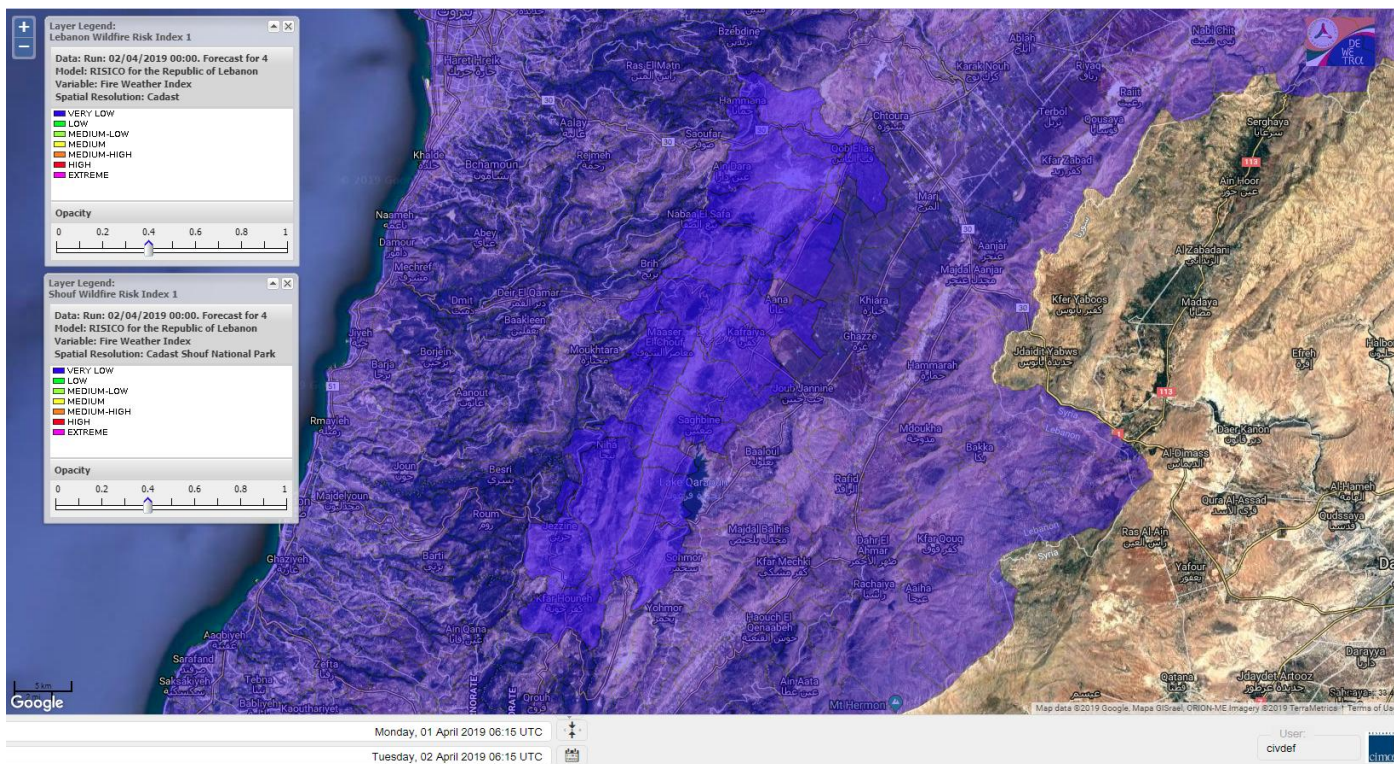

Lebanon for 4 April 2019

Shouf Biosphere Reserve Forecast for 2 April 2019

Shouf Biosphere Reserve Forecast for 3 April 2019

Shouf Biosphere Reserve Forecast for 4 April 2019

Jabal Moussa Reserve Forecast for 2 April 2019