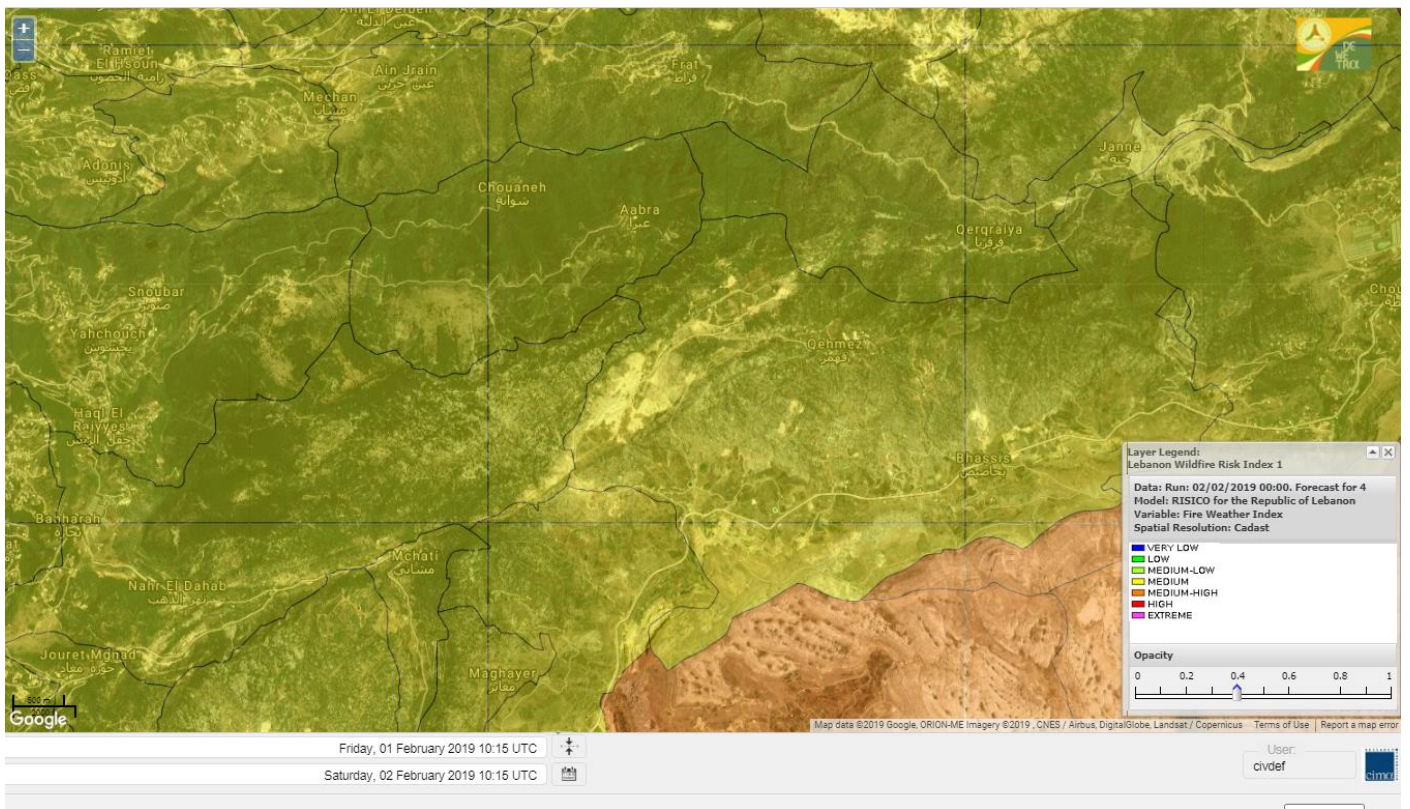

Jabal Moussa Reserve Forecast for 4 February 2019