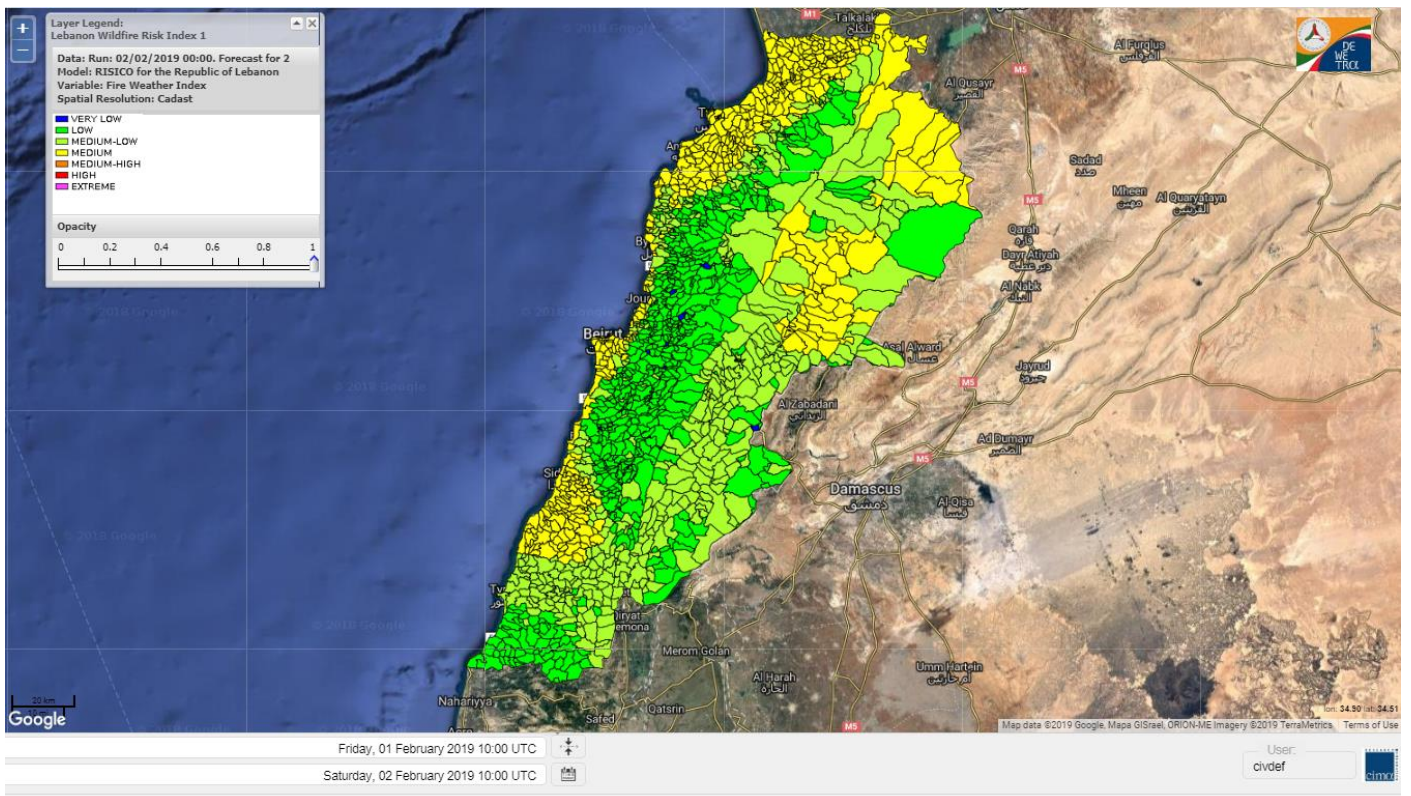

Lebanon for 2 February 2019