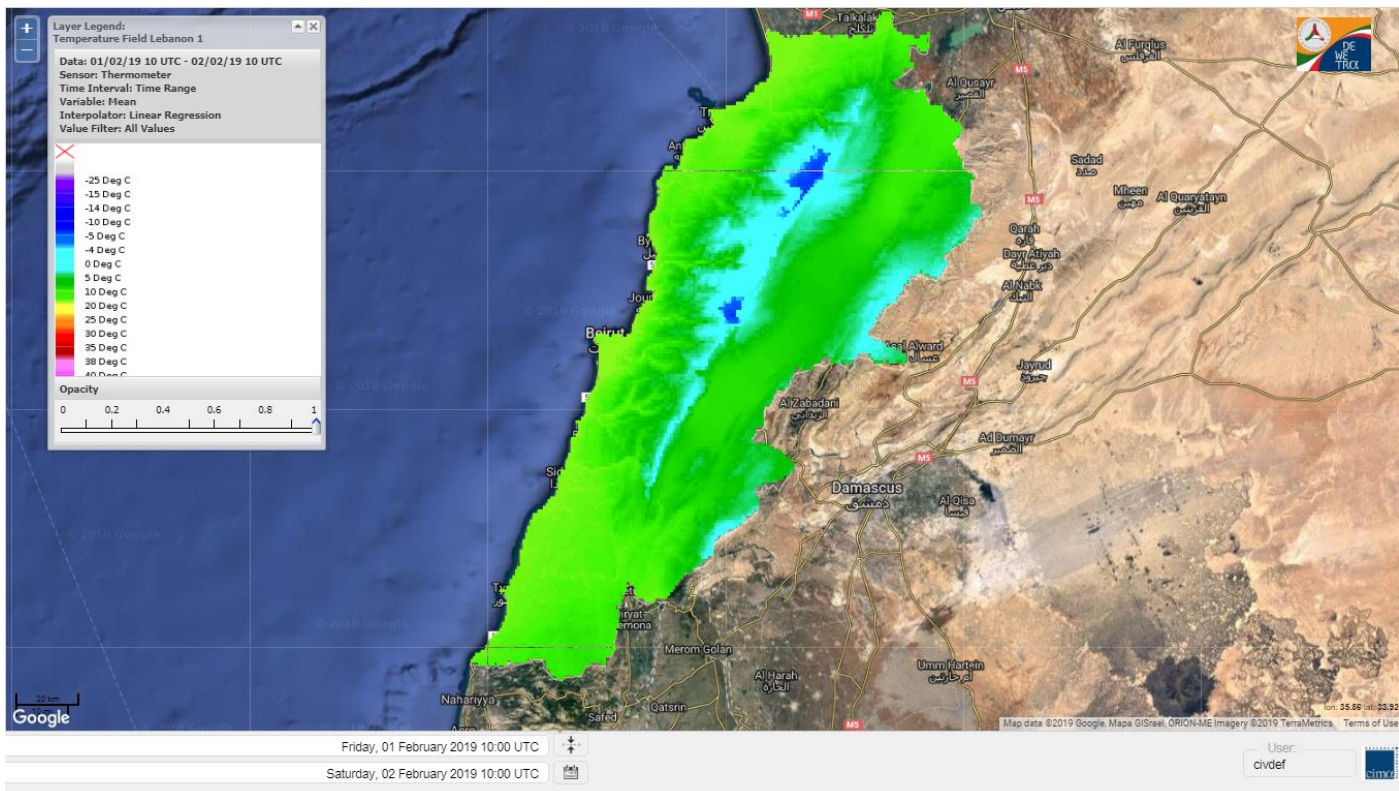

Lebanon temperature for 2 February 2019