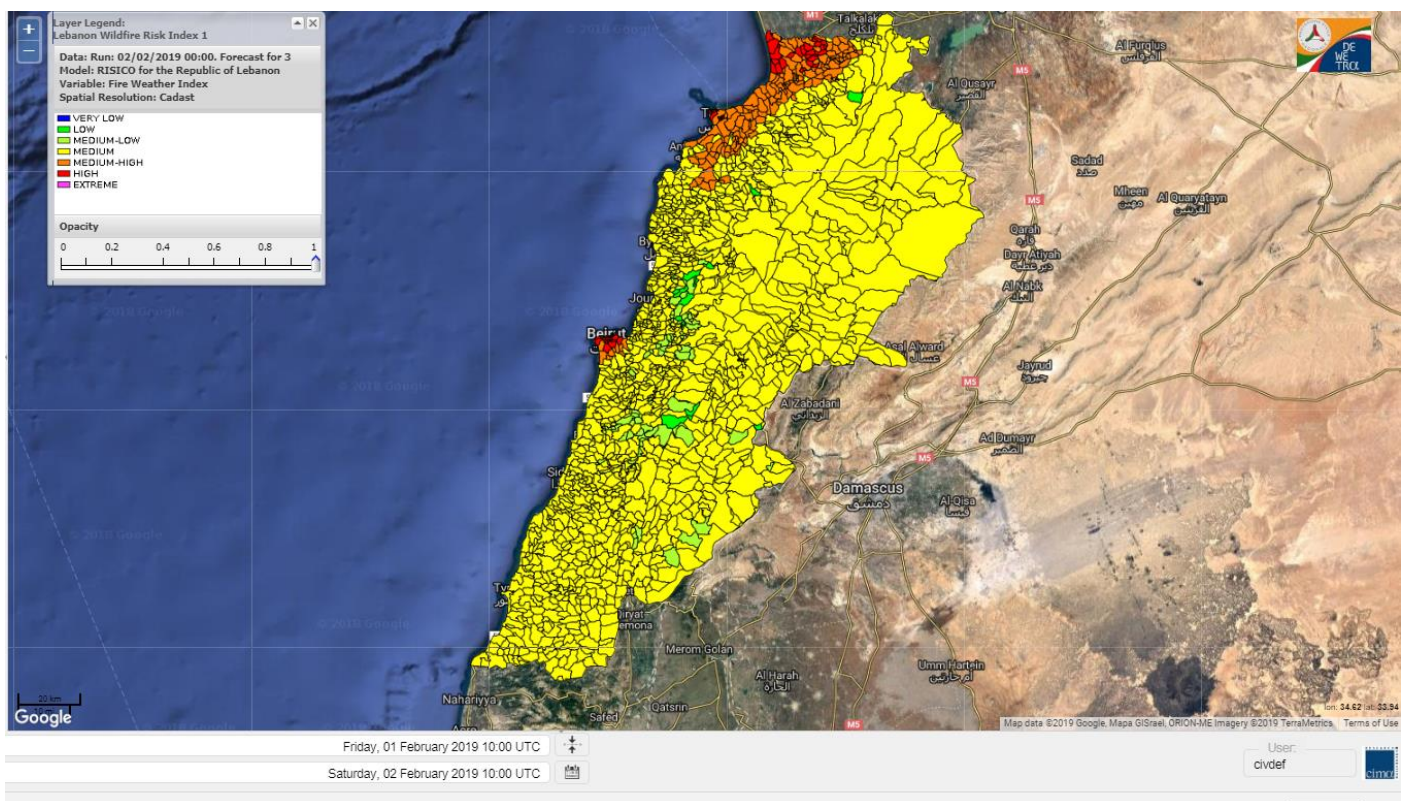

Lebanon for 3 February 2019