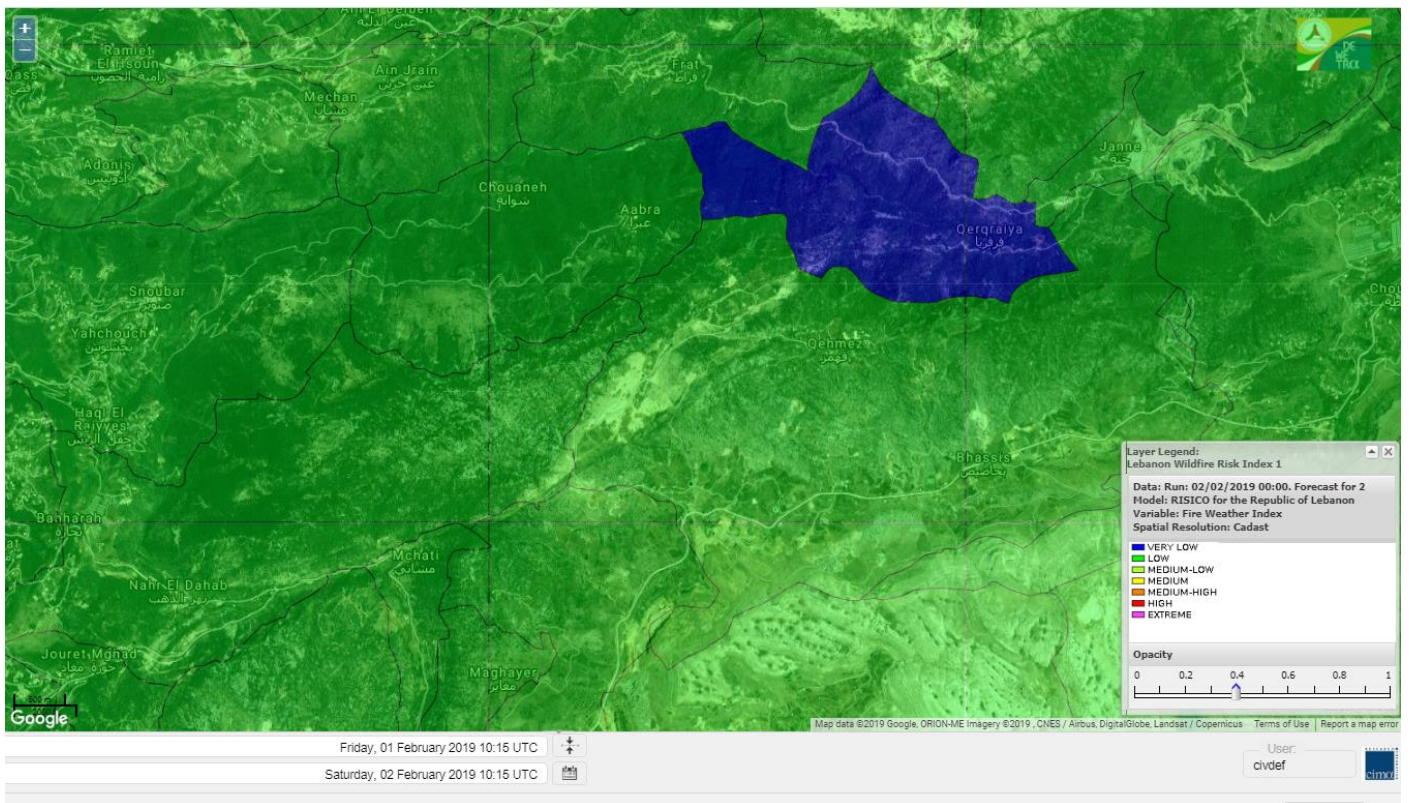

Shouf Biosphere Reserve Forecast for 2 February 2019

Shouf Biosphere Reserve Forecast for 3 February 2019

Shouf Biosphere Reserve Forecast for 4 February 2019

Jabal Moussa Reserve Forecast for 2 February 2019