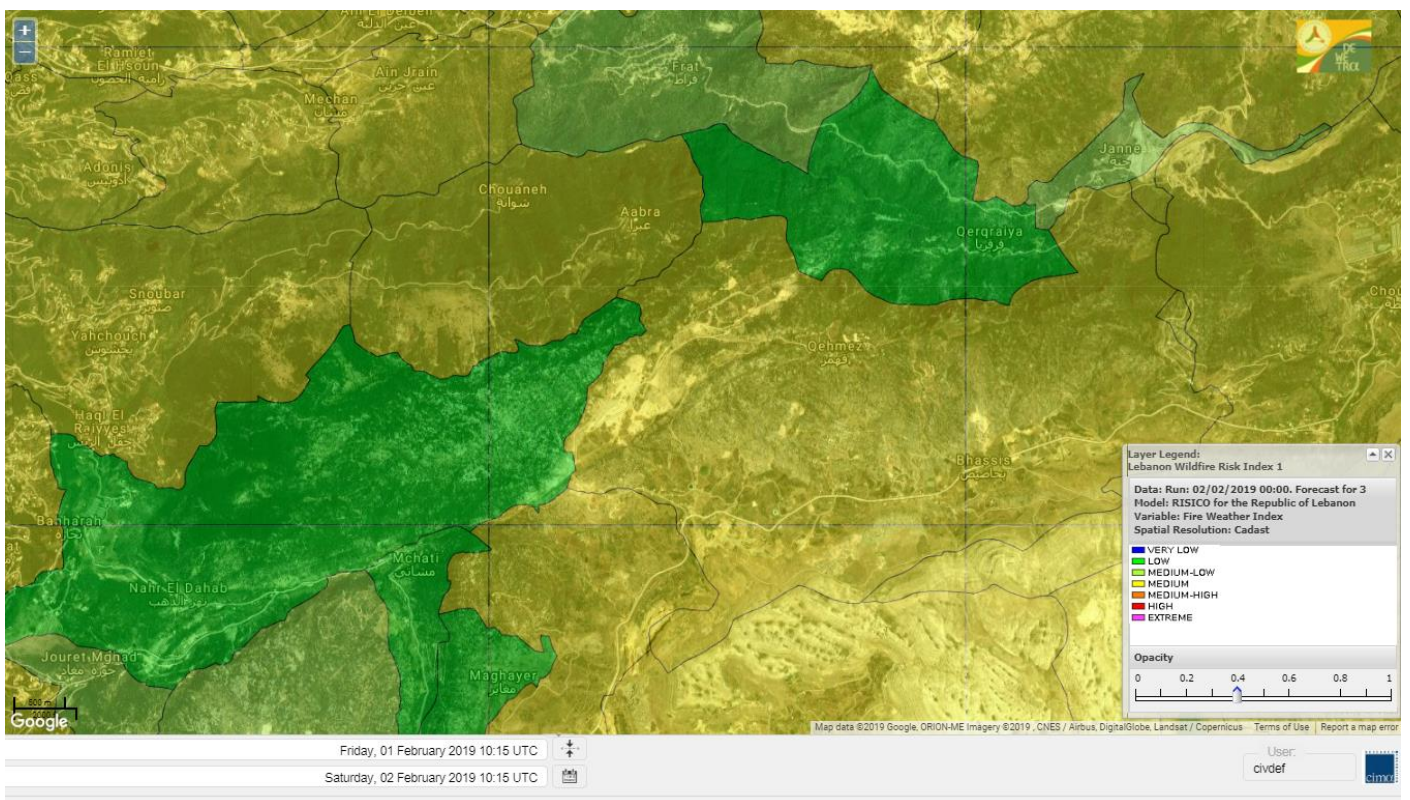

Jabal Moussa Reserve Forecast for 3 February 2019