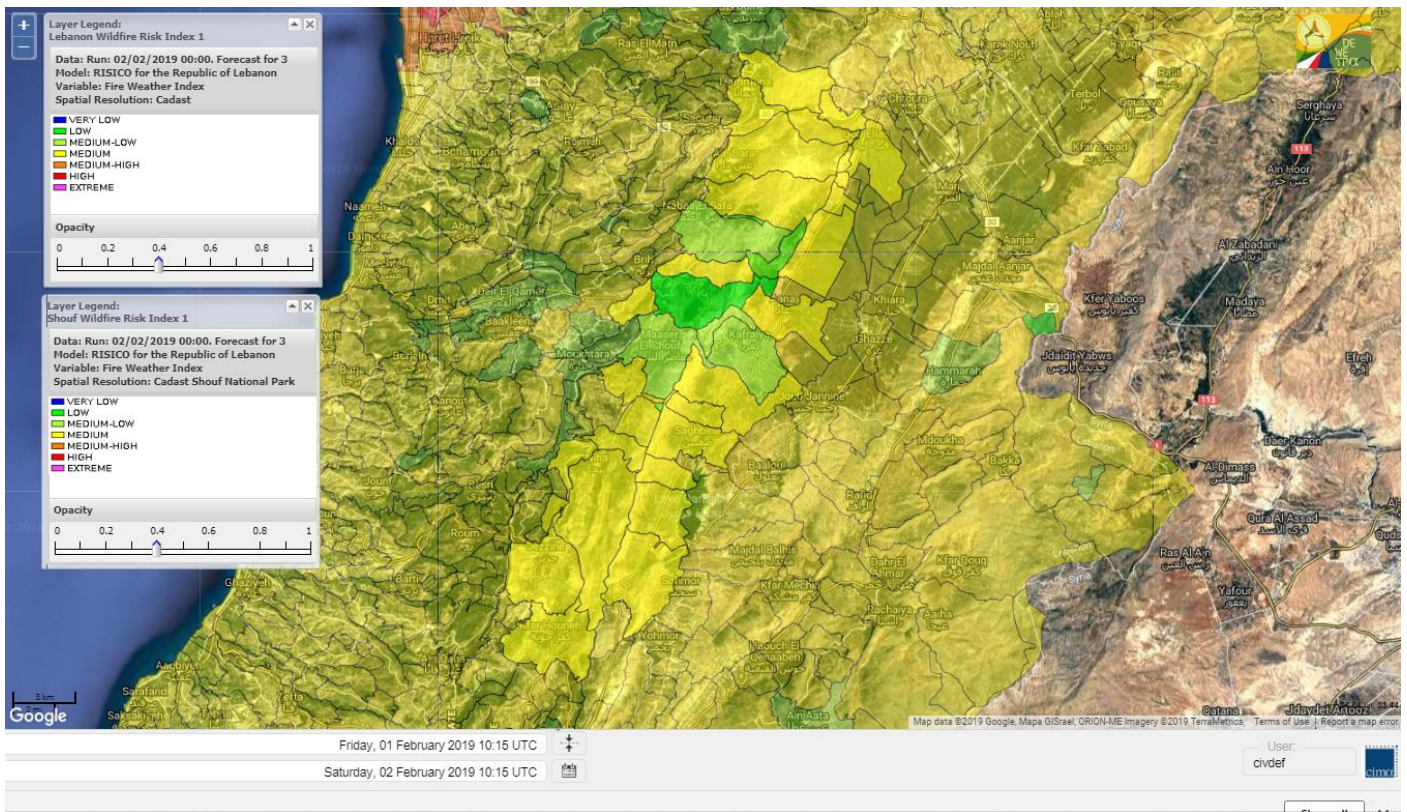

Shouf Biosphere Reserve Forecast for 3 February 2019