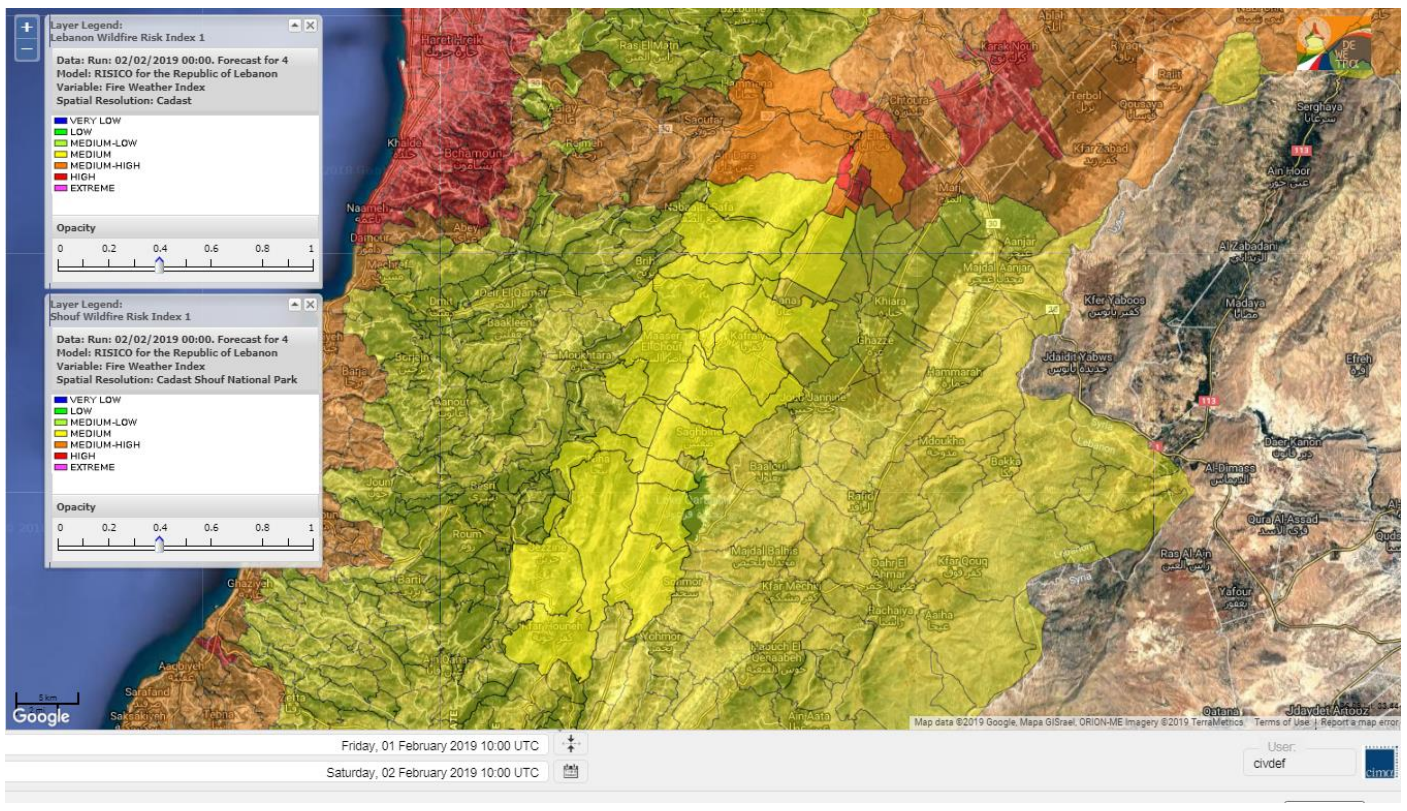

Shouf Biosphere Reserve Forecast for 4 February 2019