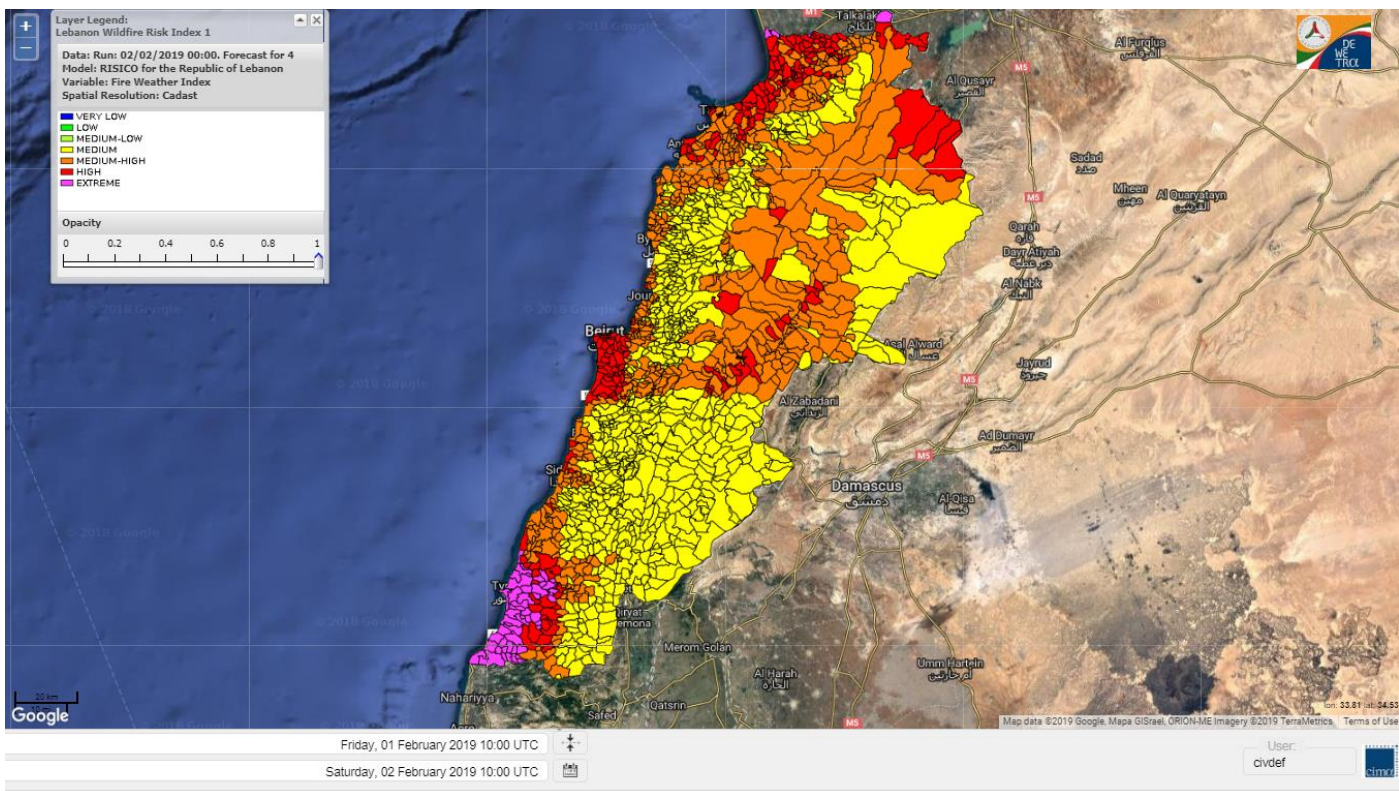

Lebanon for 4 February 2019