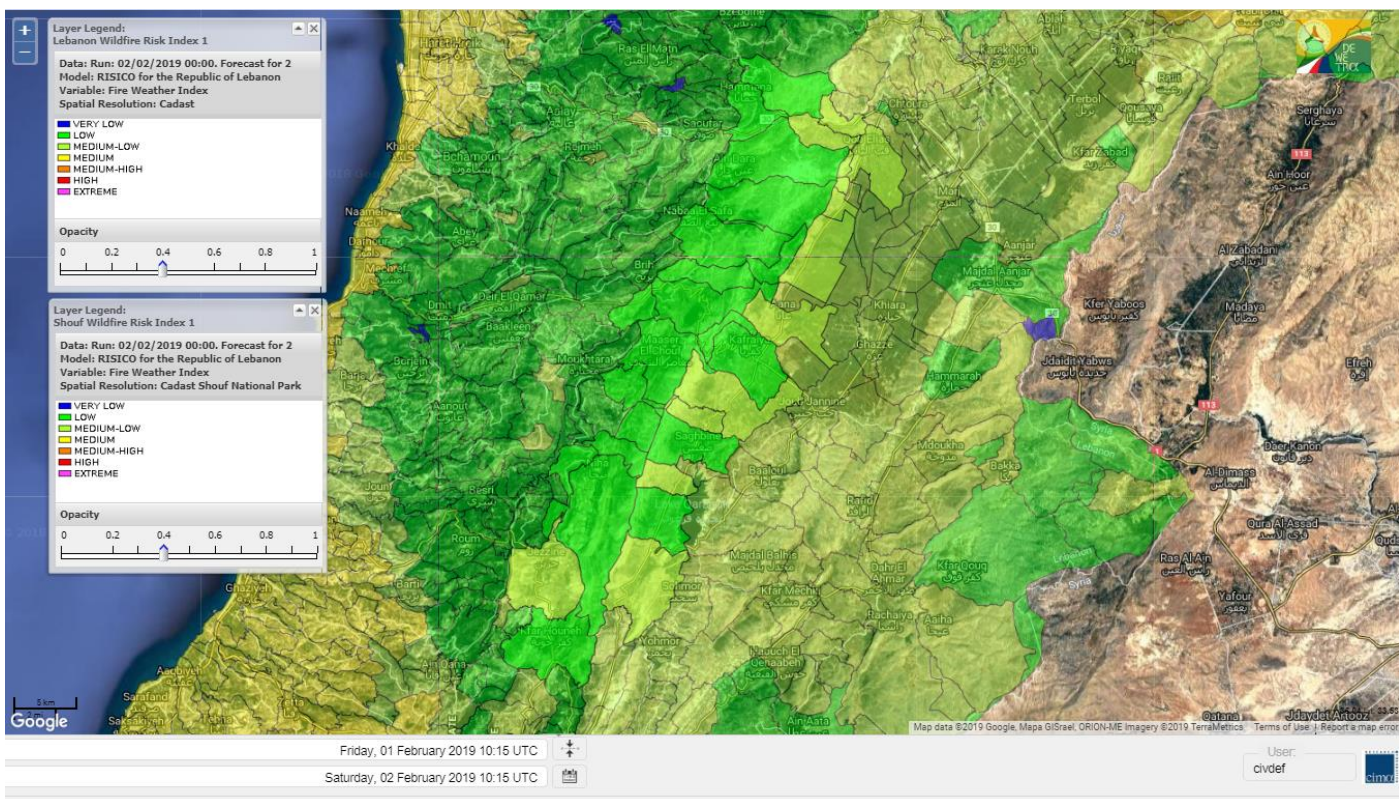

Shouf Biosphere Reserve Forecast for 2 February 2019