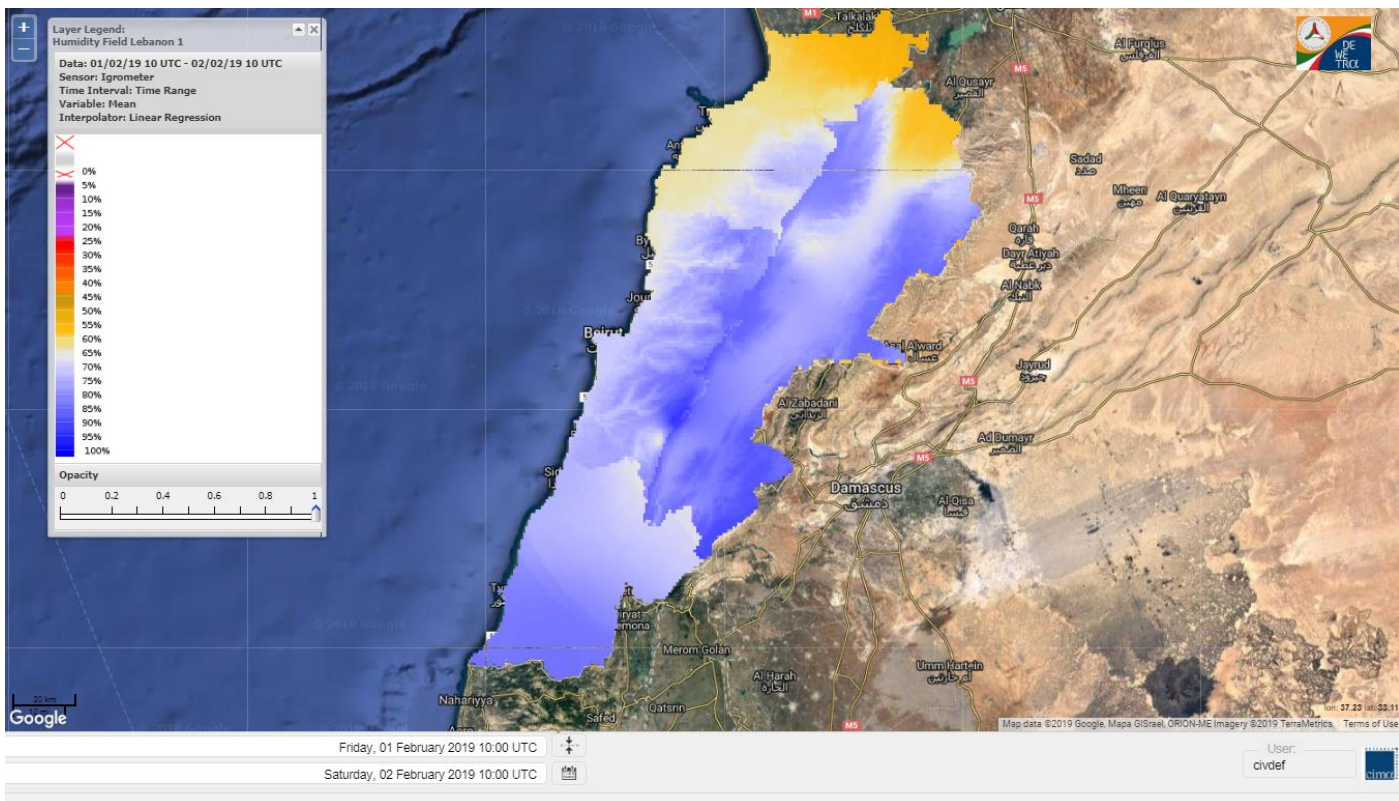

Lebanon humidity for 2 February 2019