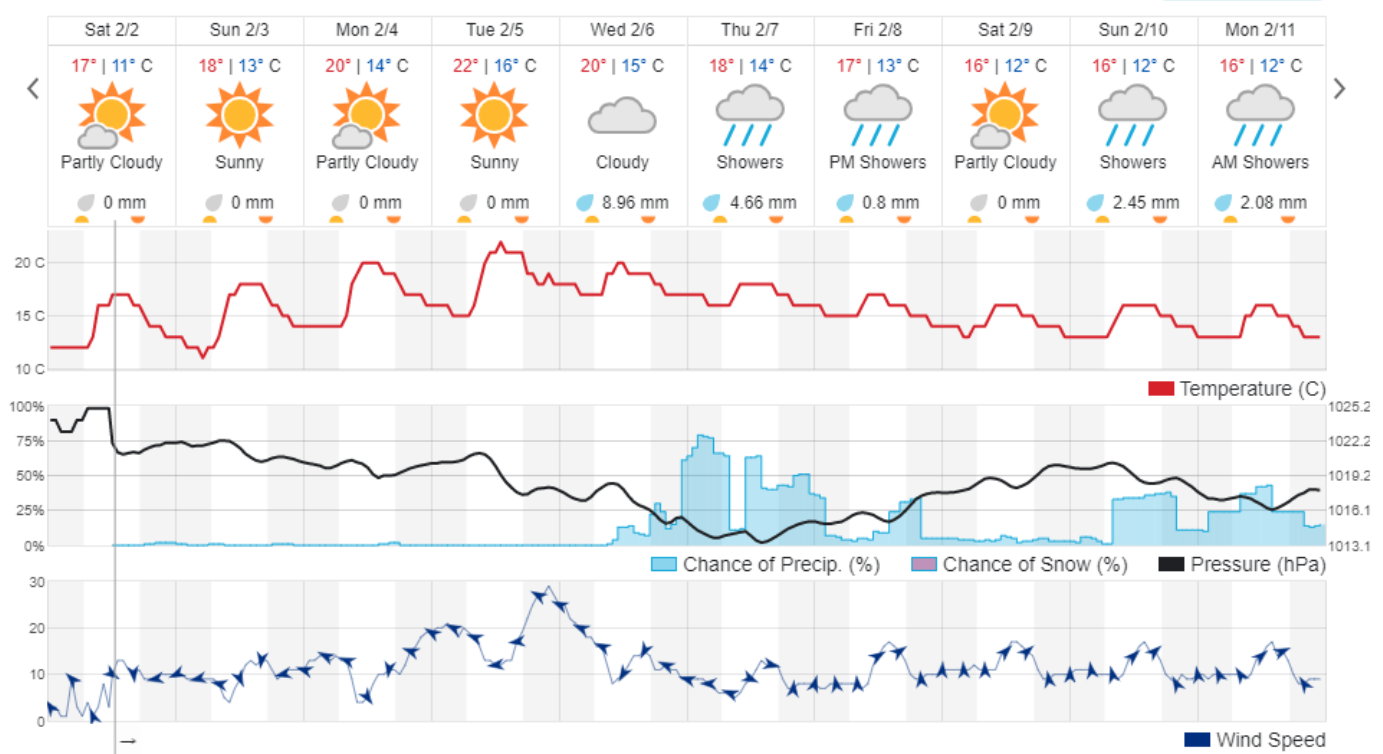

Beirut, Lebanon

17° ACHRAFIEH, RIZK STATION | REPORT | CHANGE

TODAY   HOURLY   **10-DAY**   CALENDAR   HISTORY   WUNDERMAP

Customize