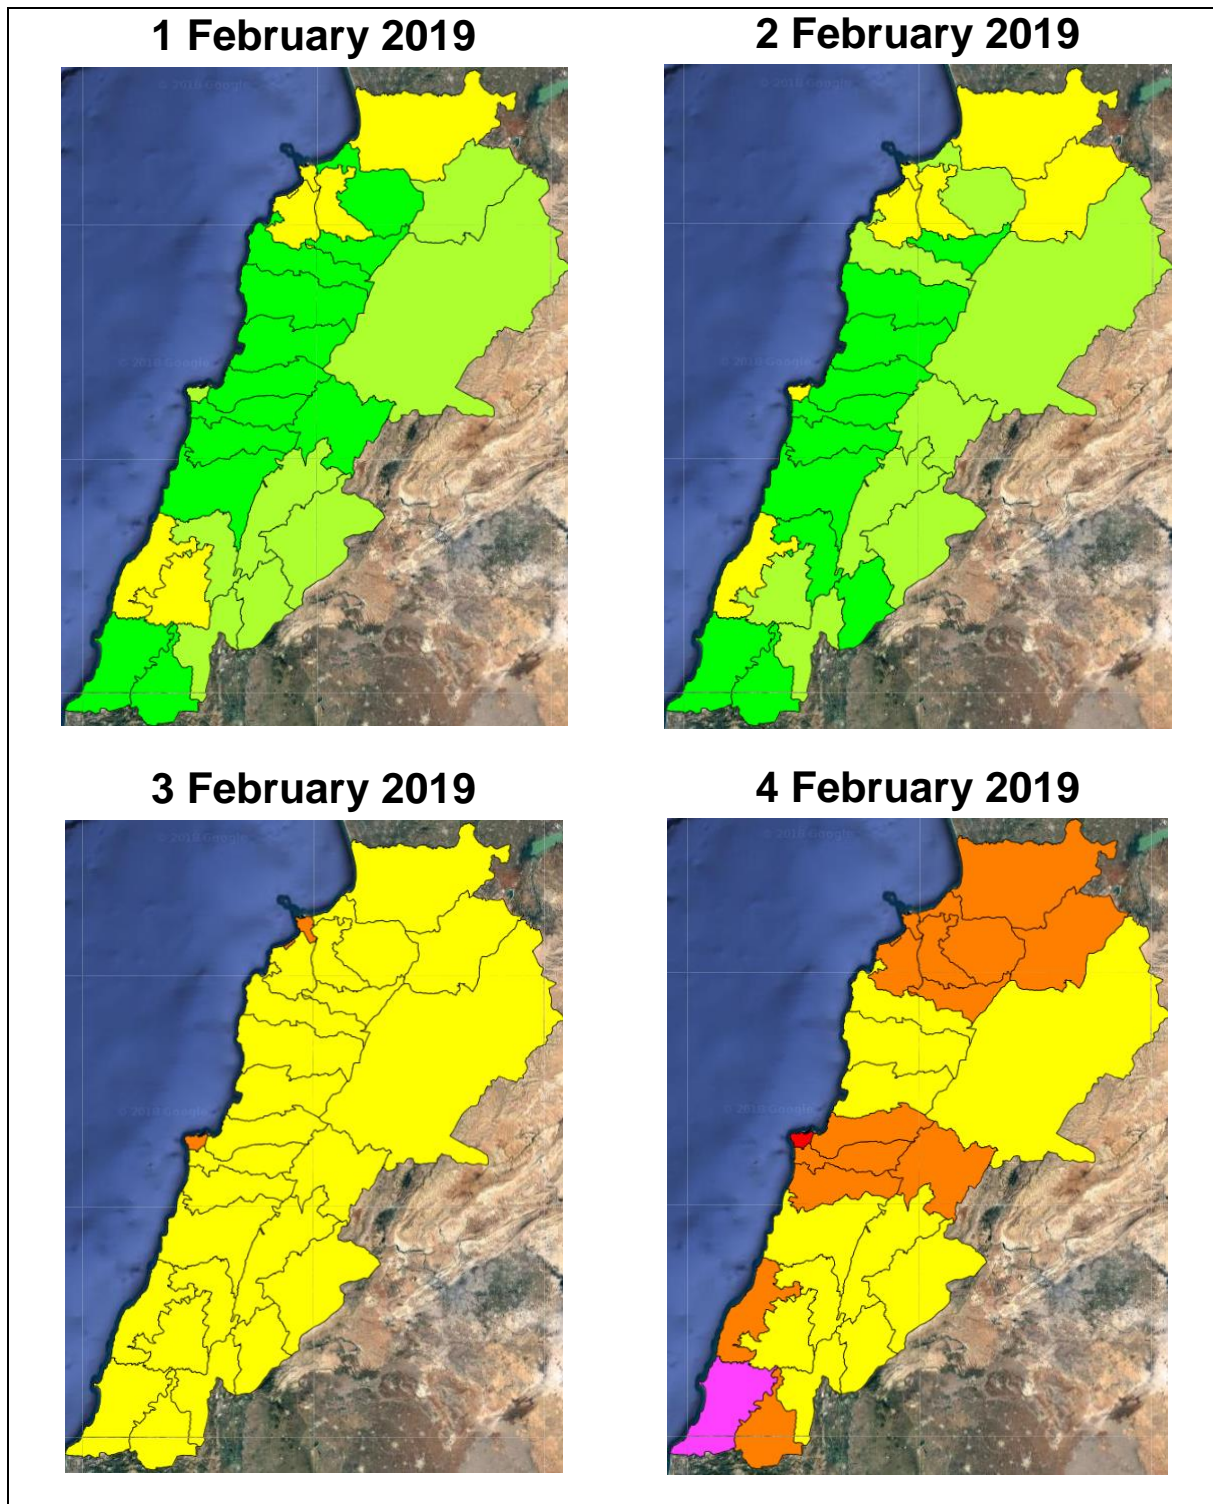

FIRE RISK INDEX

Layer Legend:
Lebanon Wildfire Risk Index 1

Data: Run: 02/02/2019 00:00. Forecast for 2
Model: RISICO for the Republic of Lebanon
Variable: Fire Weather Index
Spatial Resolution: Caza

- VERY LOW
- LOW
- MEDIUM-LOW
- MEDIUM
- MEDIUM-HIGH
- HIGH
- EXTREME