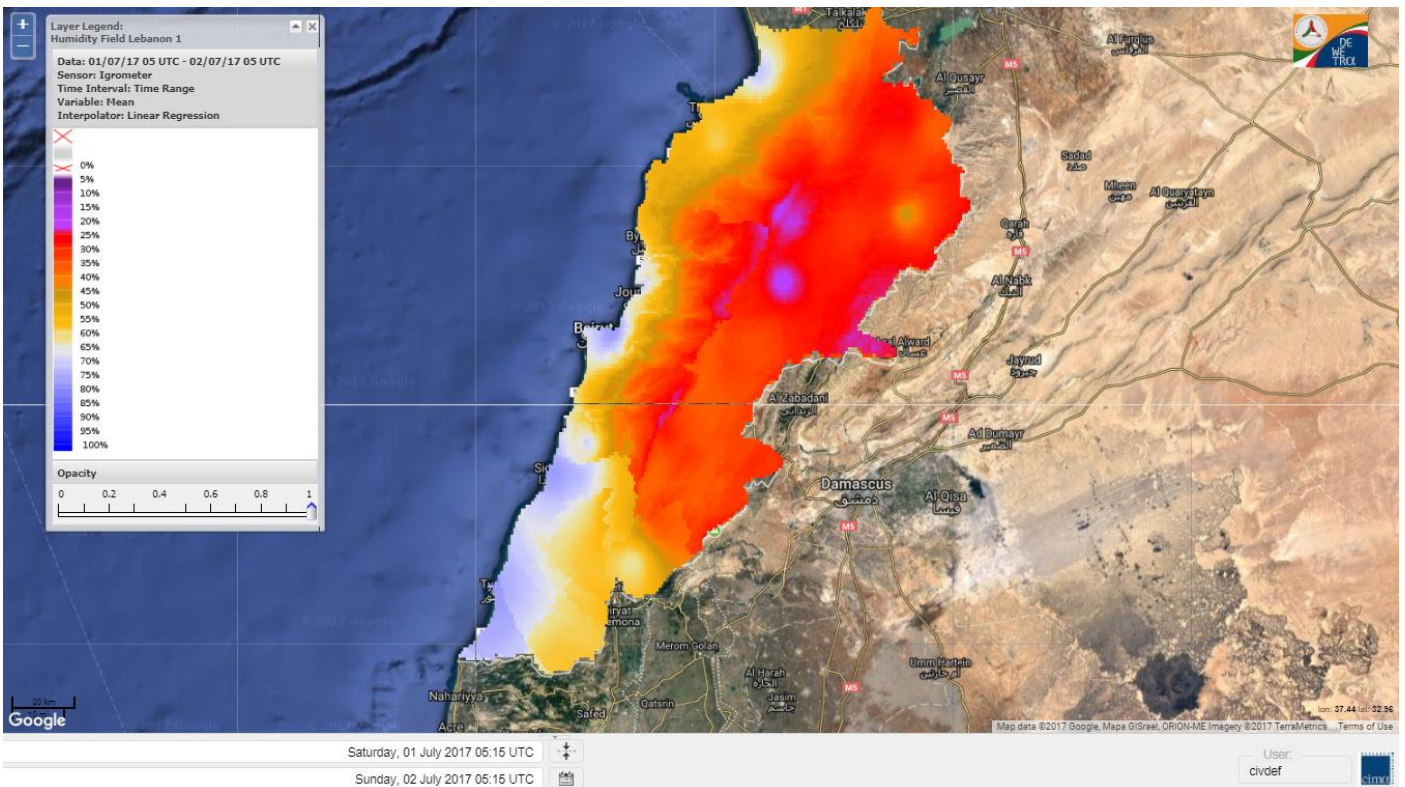

Lebanon humidity for 2 Jul 2017