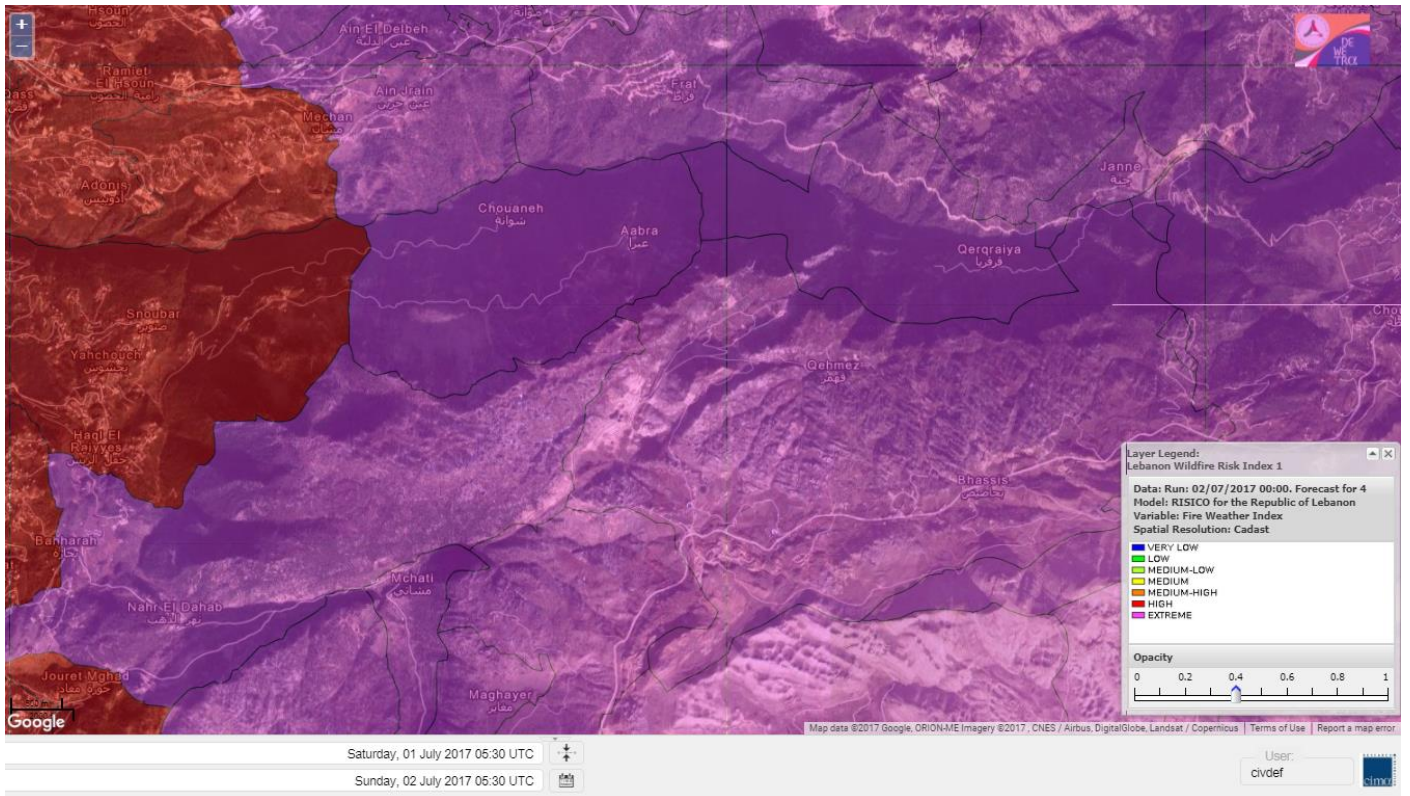

Jabal Moussa Reserve Forecast for 4 Jul 2017