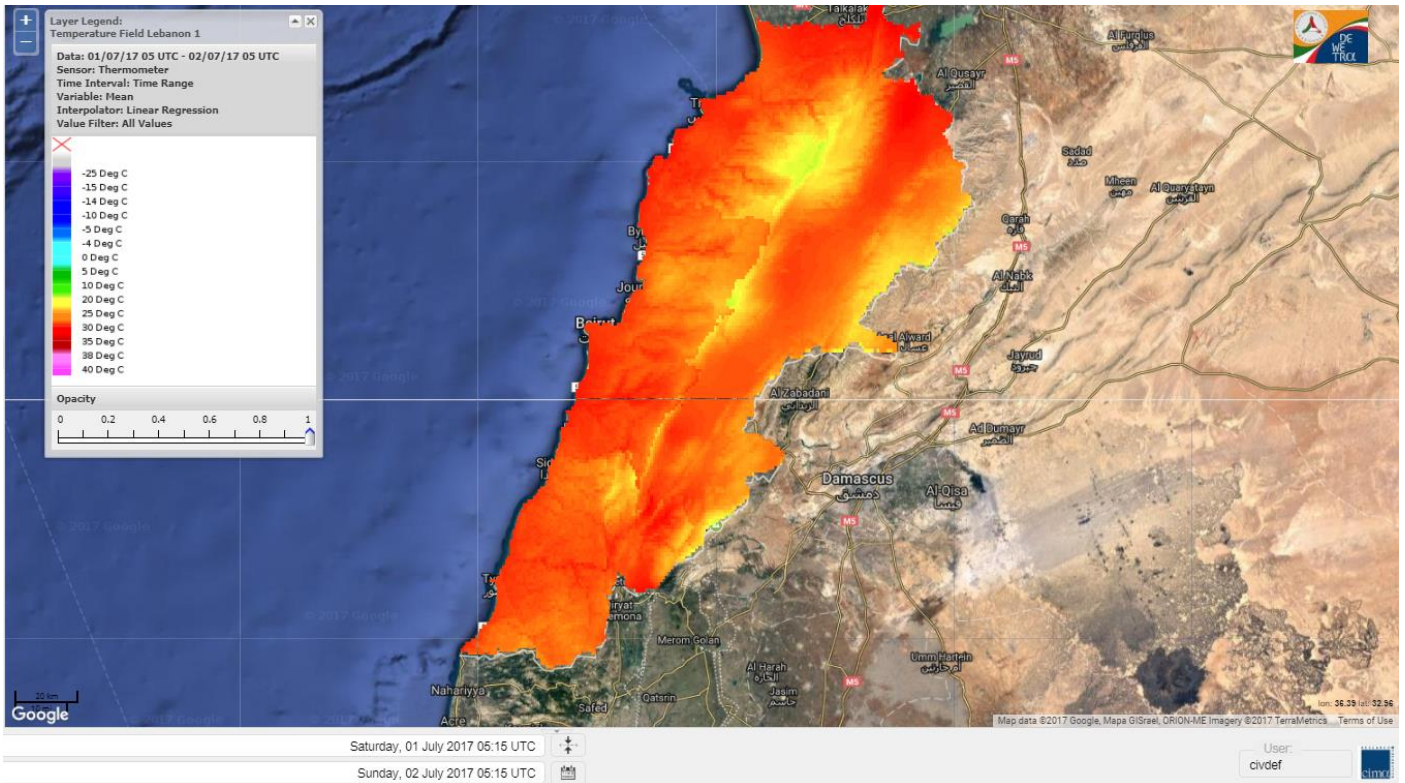

Lebanon temperature for 2 Jul 2017