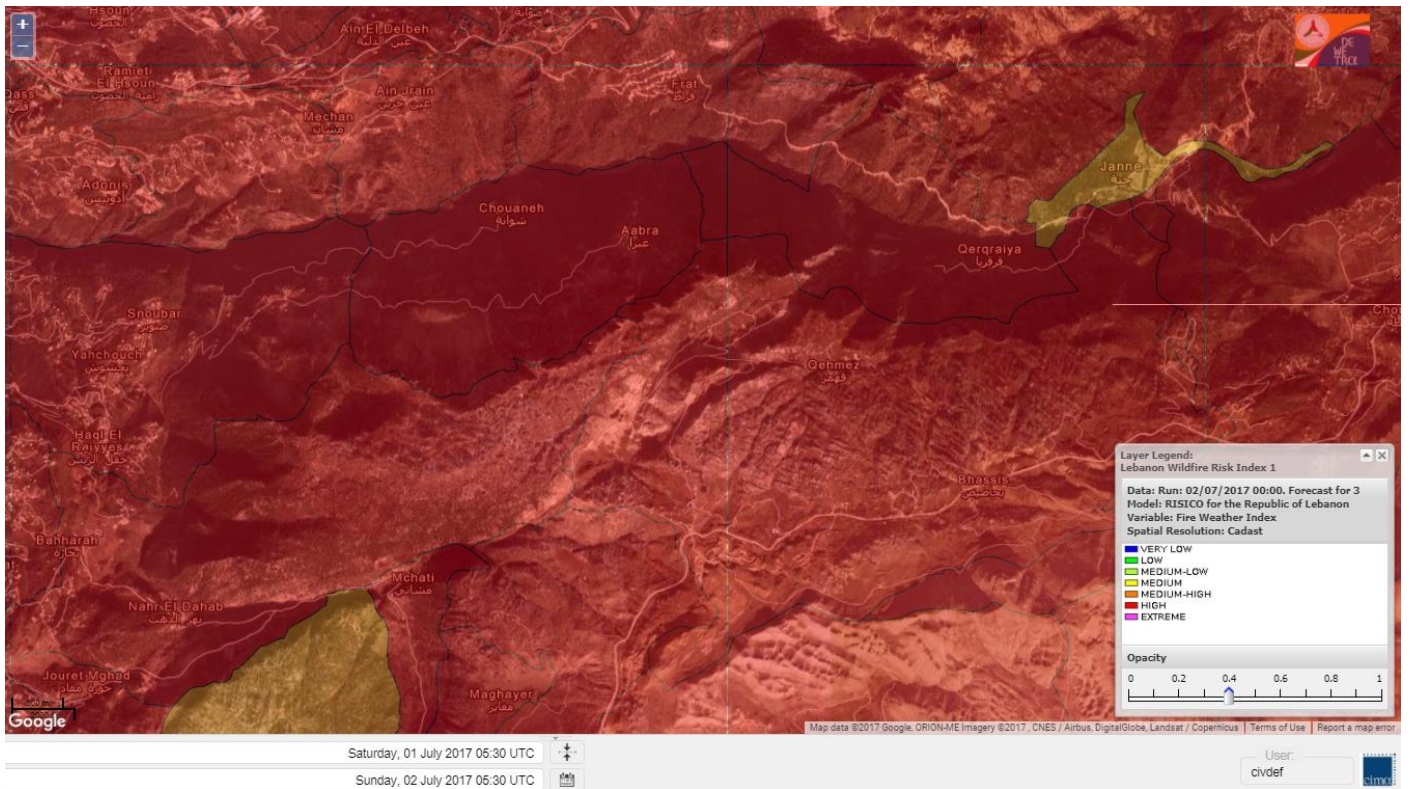

Jabal Moussa Reserve Forecast for 3 Jul 2017