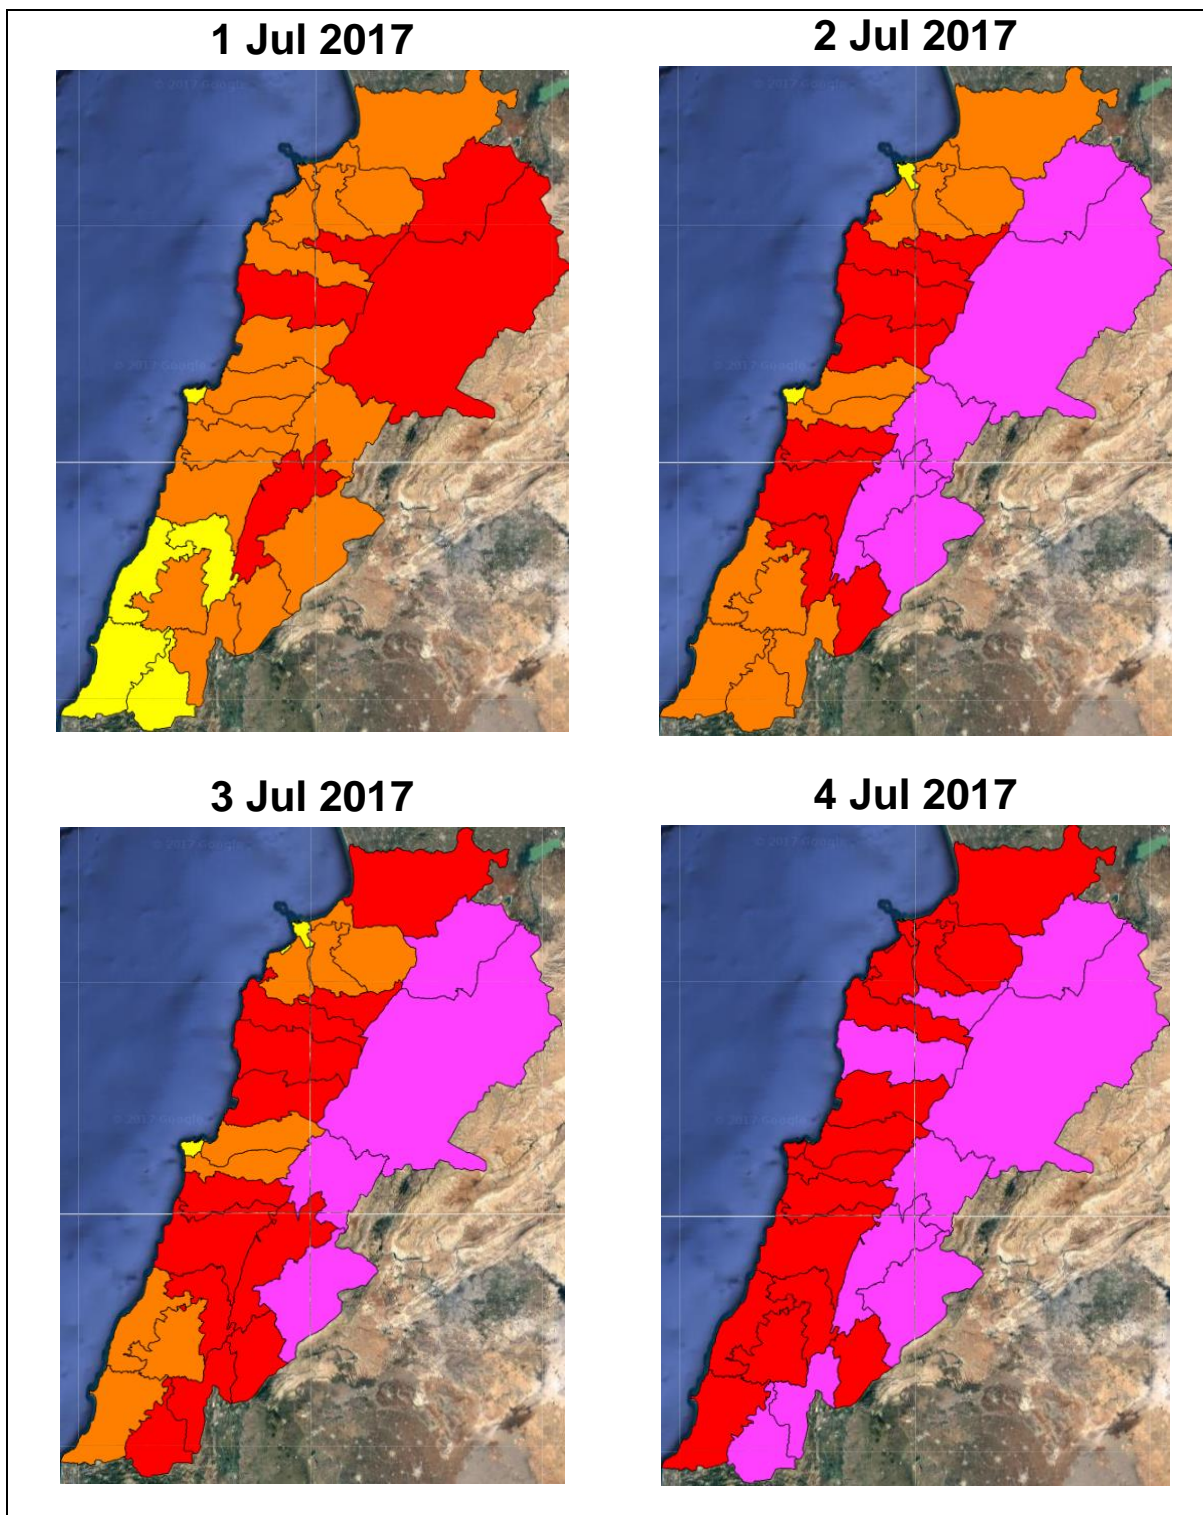

FIRE RISK INDEX

Layer Legend:
Lebanon Wildfire Risk Index 1

Data: Run: 02/07/2017 00:00. Forecast for 2
Model: RISICO for the Republic of Lebanon
Variable: Fire Weather Index
Spatial Resolution: Caza

- VERY LOW
- LOW
- MEDIUM-LOW
- MEDIUM
- MEDIUM-HIGH
- HIGH
- EXTREME