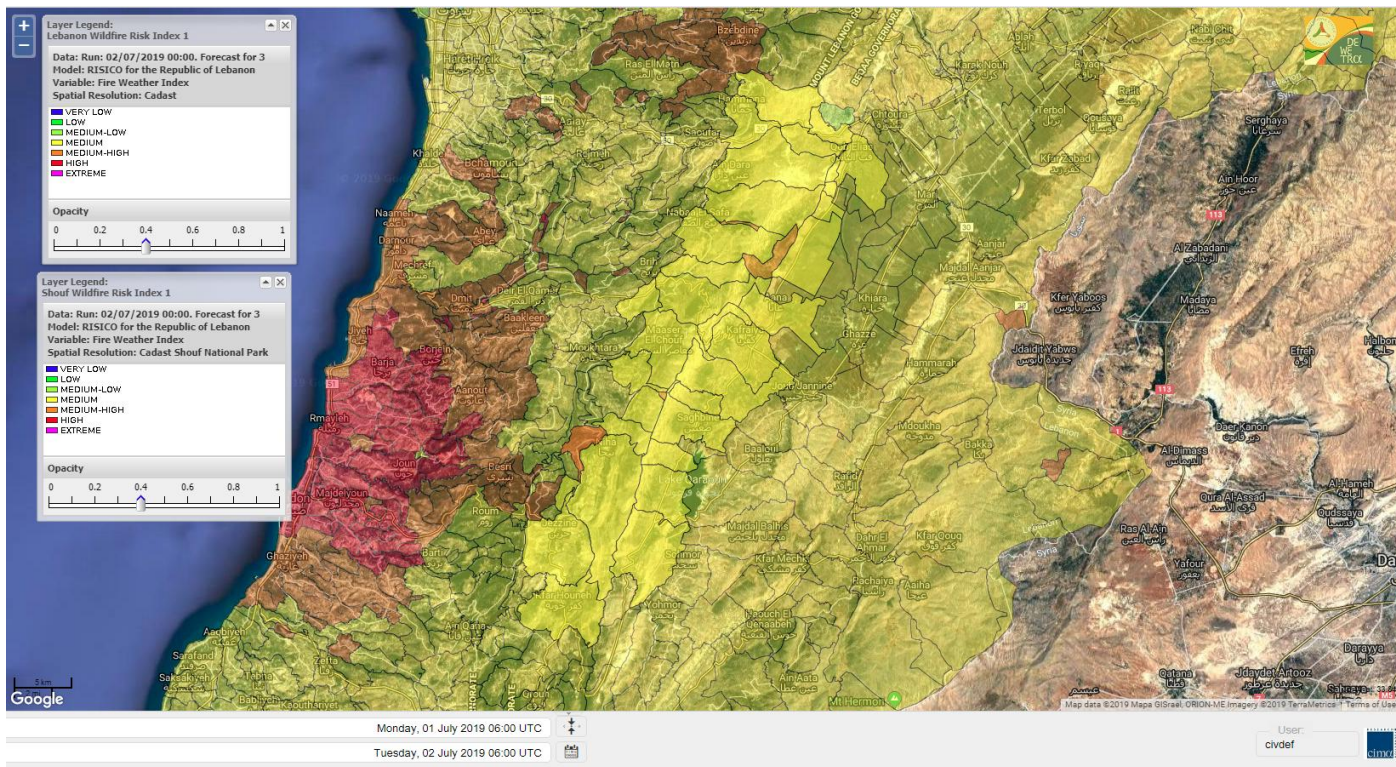

Shouf Biosphere Reserve Forecast for 3 July 2019