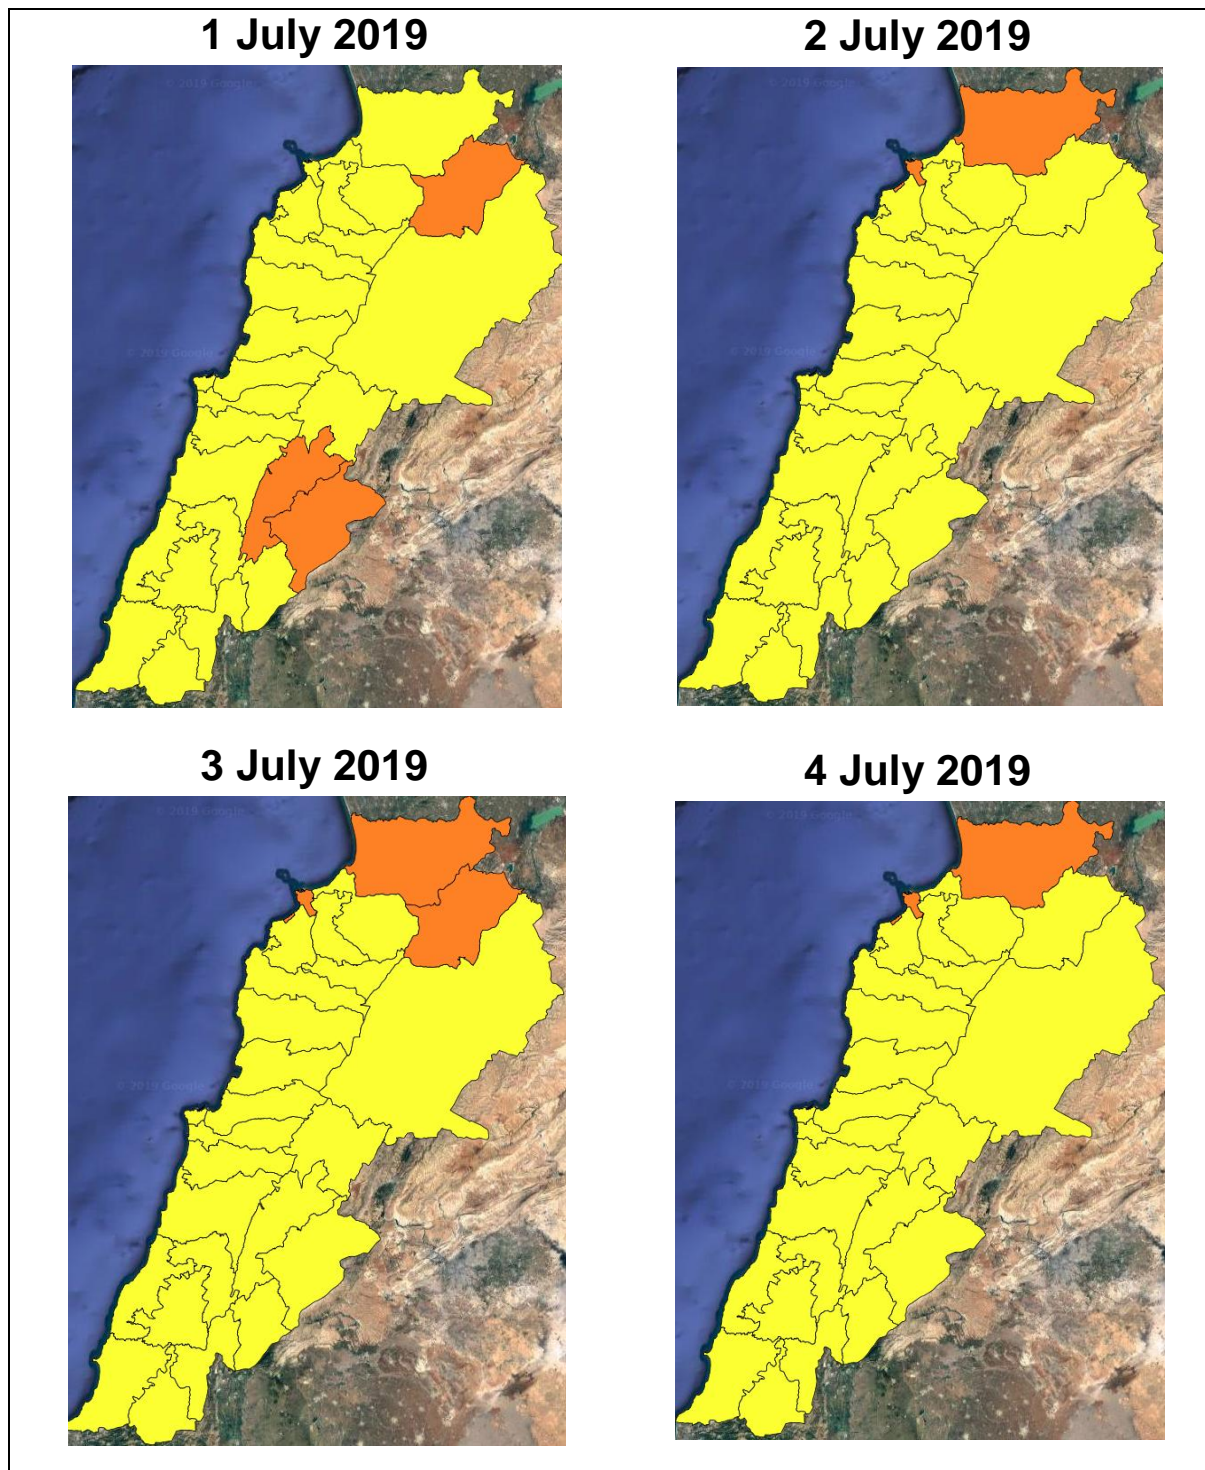

FIRE RISK INDEX

Layer Legend:
Lebanon Wildfire Risk Index 1

Data: Run: 02/07/2019 00:00. Forecast for 2
Model: RISICO for the Republic of Lebanon
Variable: Fire Weather Index
Spatial Resolution: Caza

- VERY LOW
- LOW
- MEDIUM-LOW
- MEDIUM
- MEDIUM-HIGH
- HIGH
- EXTREME