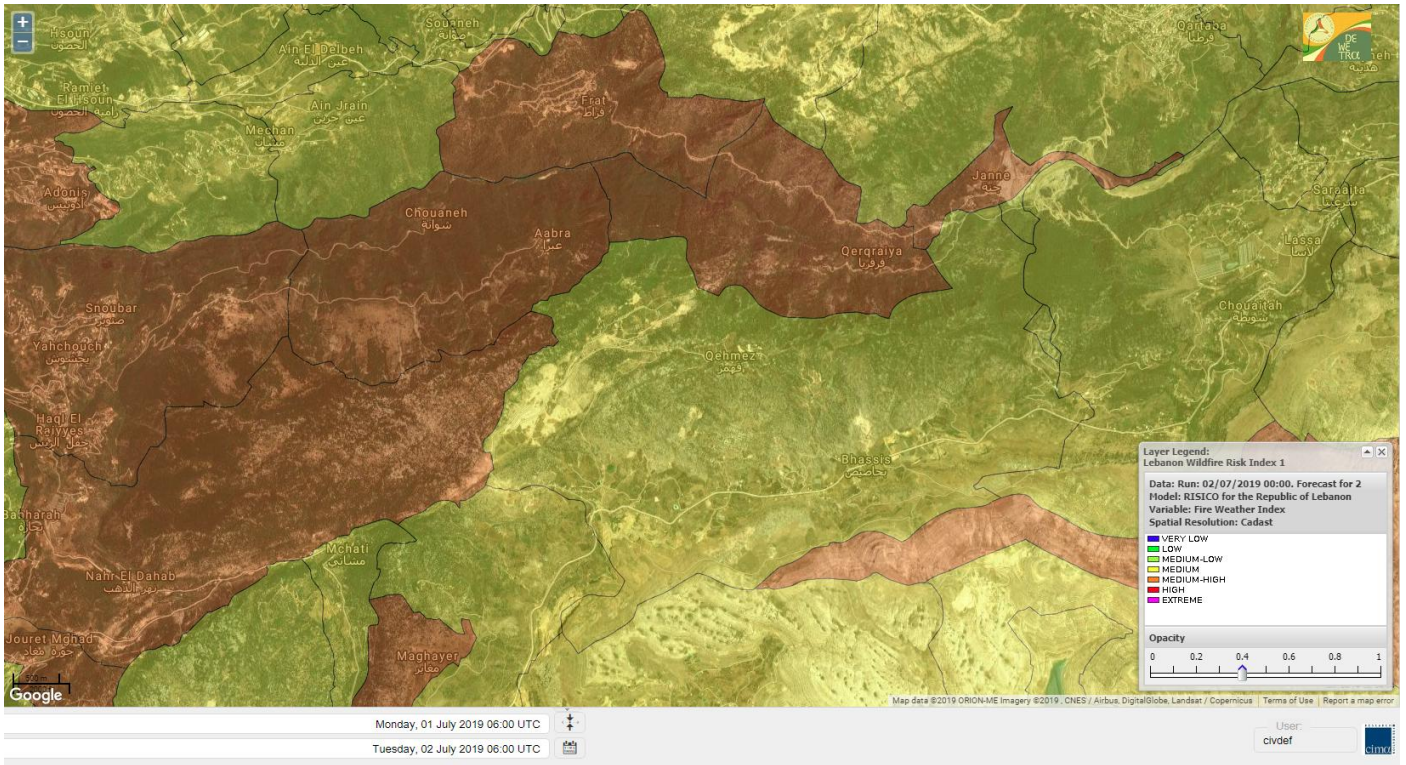

Jabal Moussa Reserve Forecast for 2 July 2019