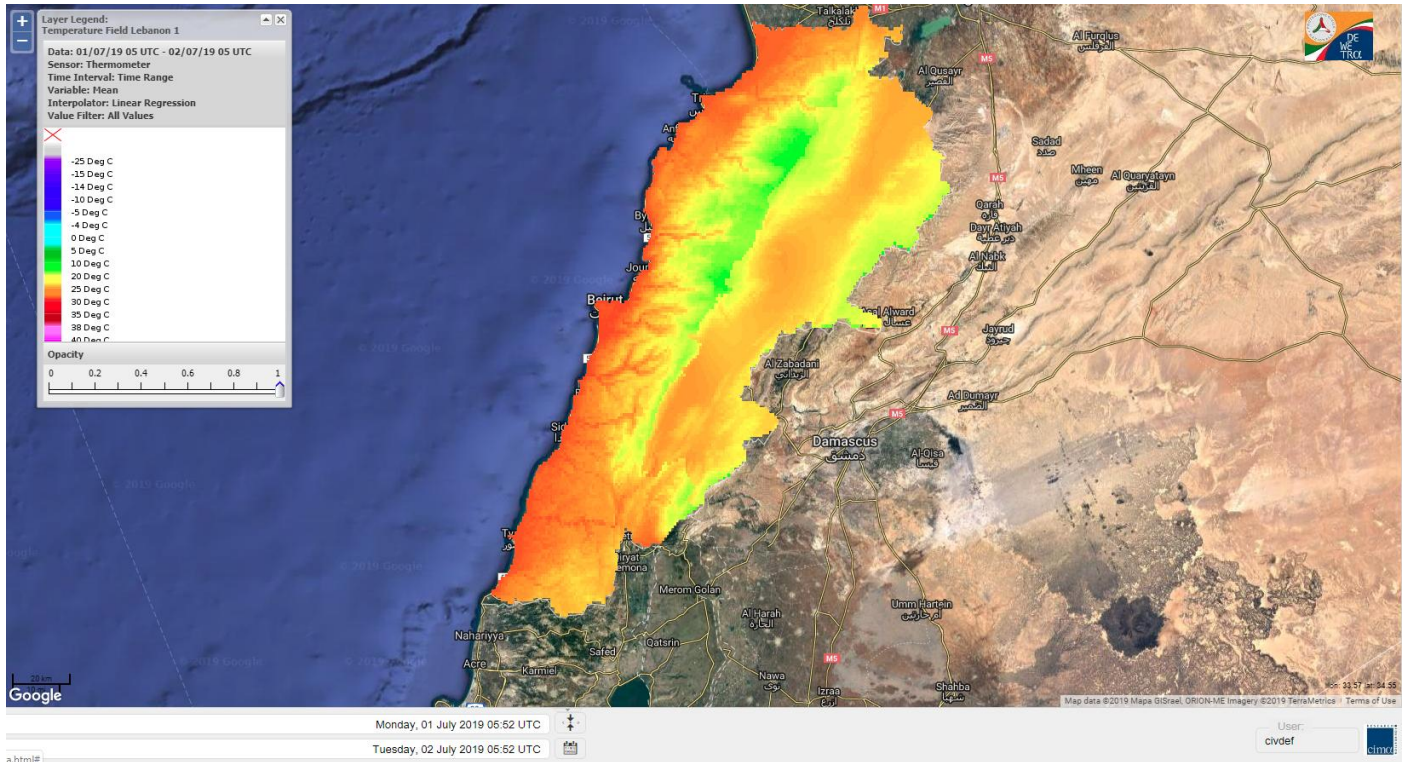

Lebanon temperature for 2 July 2019