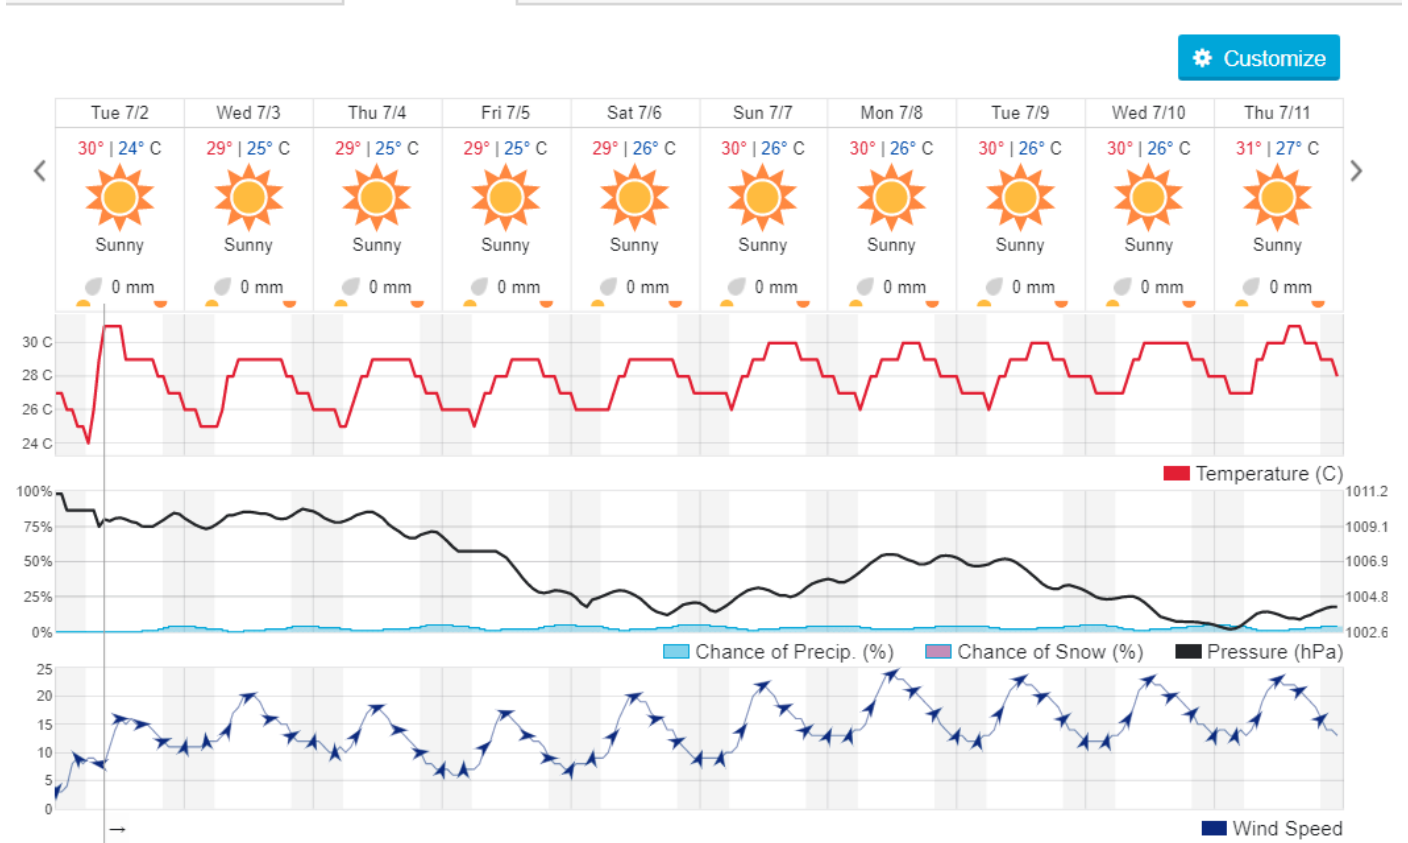

Beirut, LB

32° ACHRAFIEH,RIZK STATION | [CHANGE](#)

TODAY   HOURLY   **10-DAY**   CALENDAR   HISTORY   WUNDERMAP