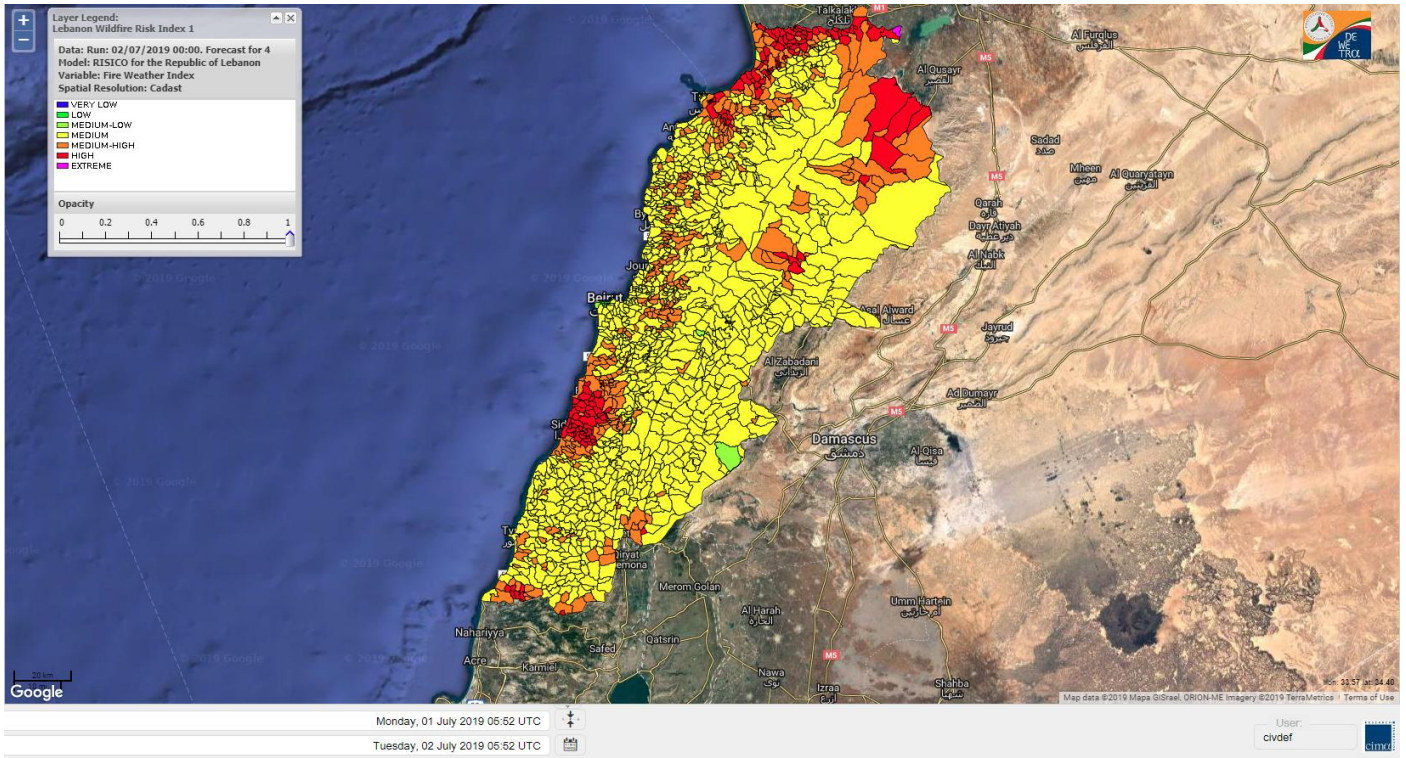

Lebanon for 4 July 2019