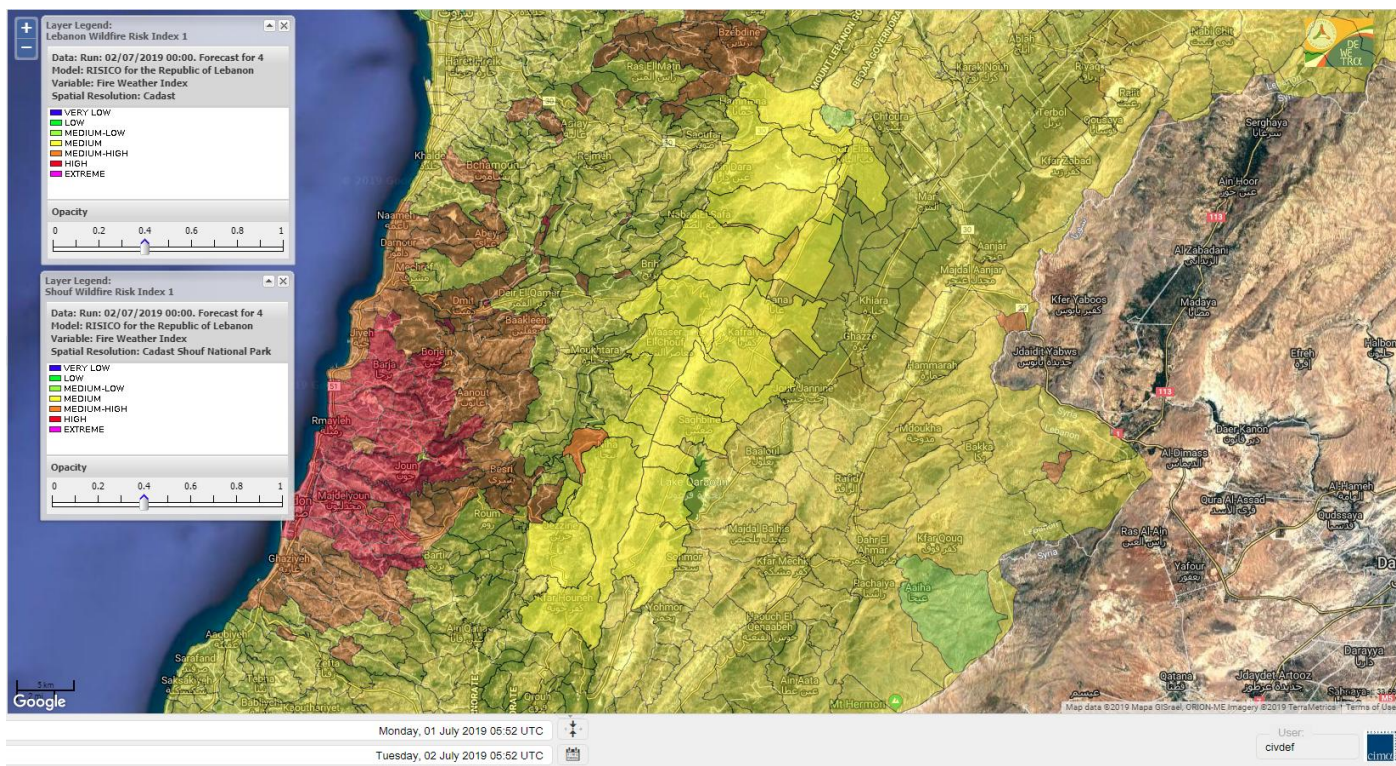

Shouf Biosphere Reserve Forecast for 4 July 2019