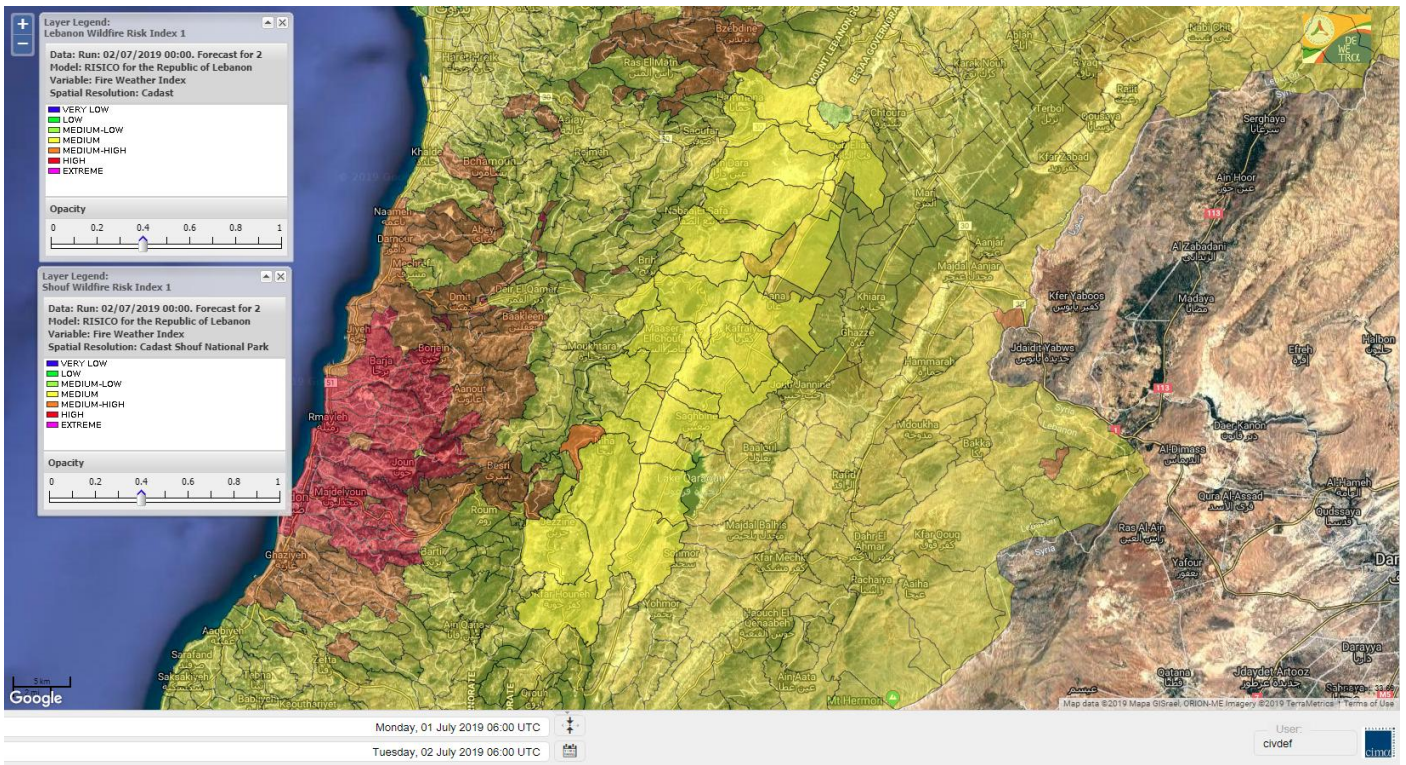

Shouf Biosphere Reserve Forecast for 2 July 2019