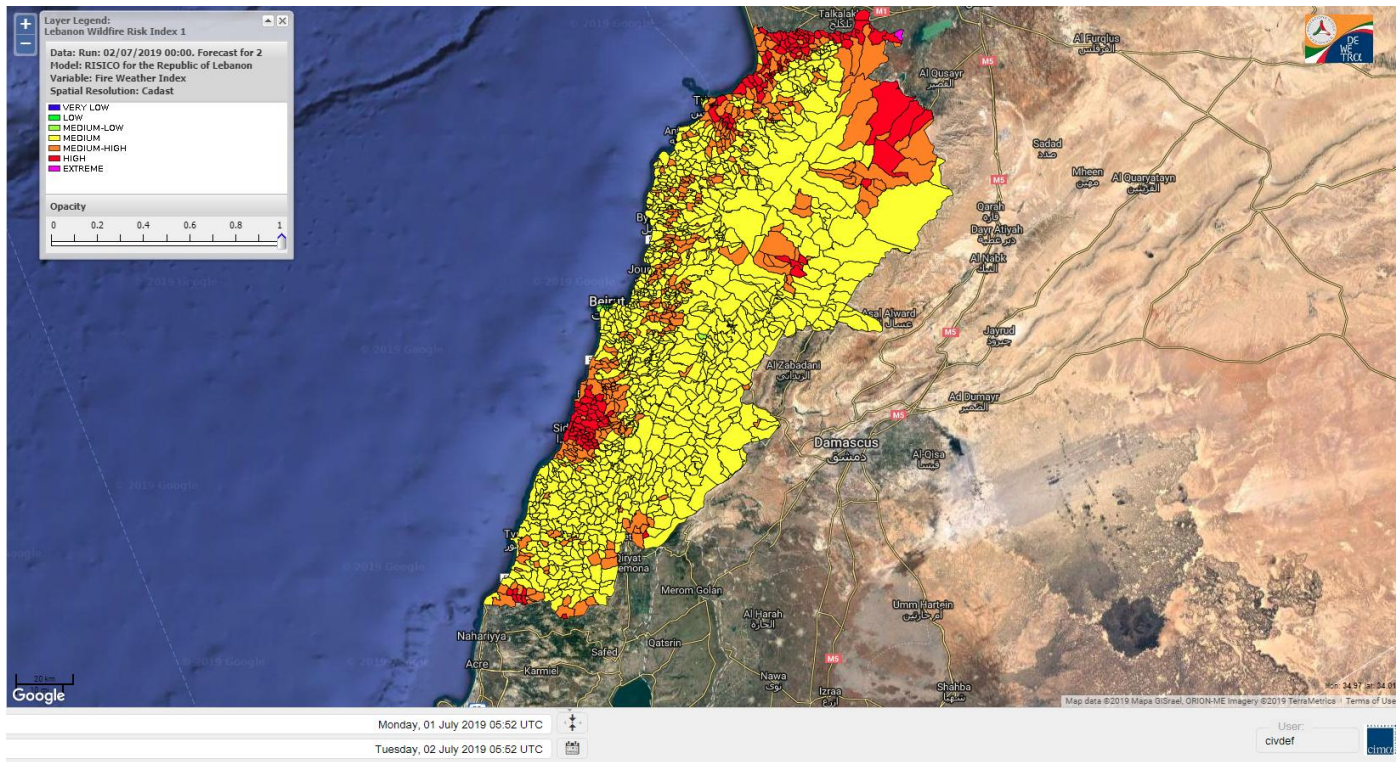

Lebanon for 2 July 2019