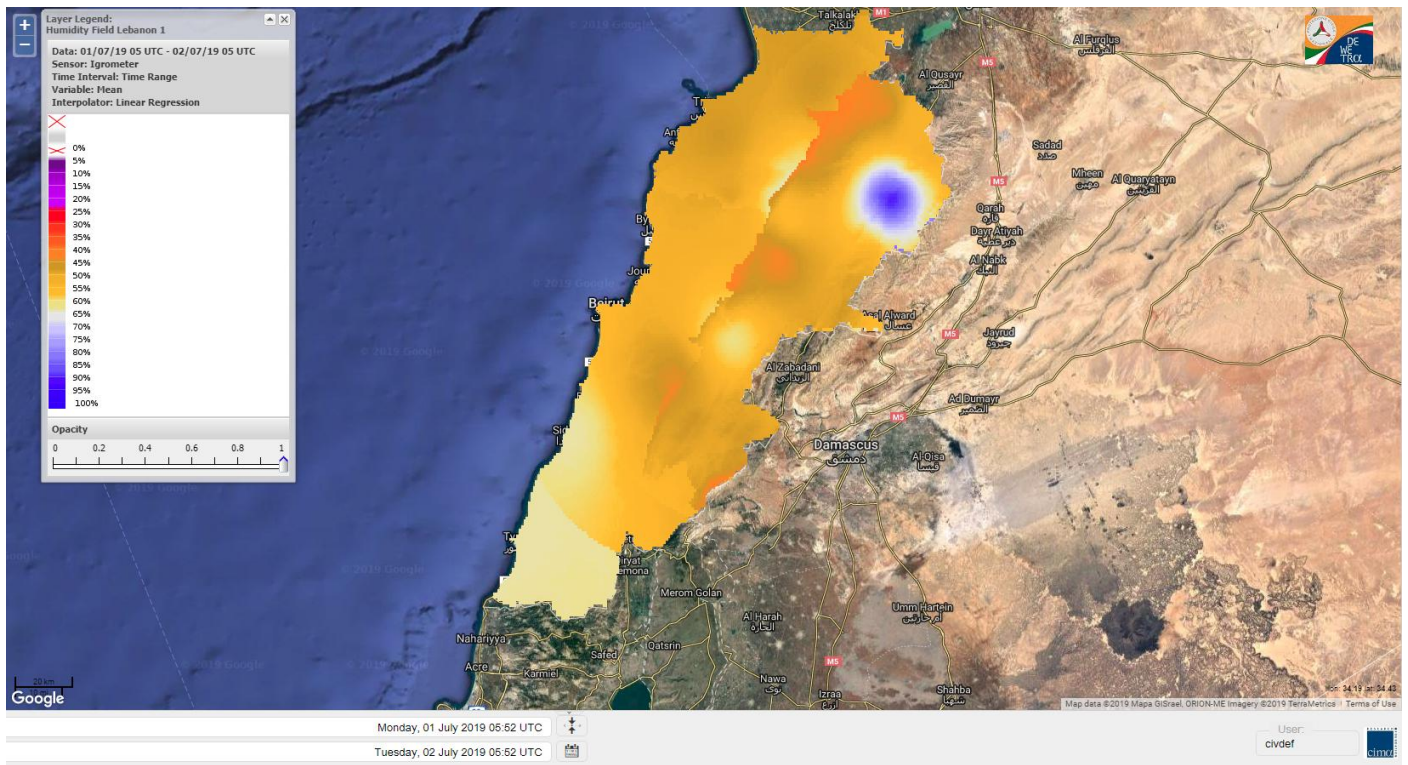

Lebanon humidity for 2 July 2019