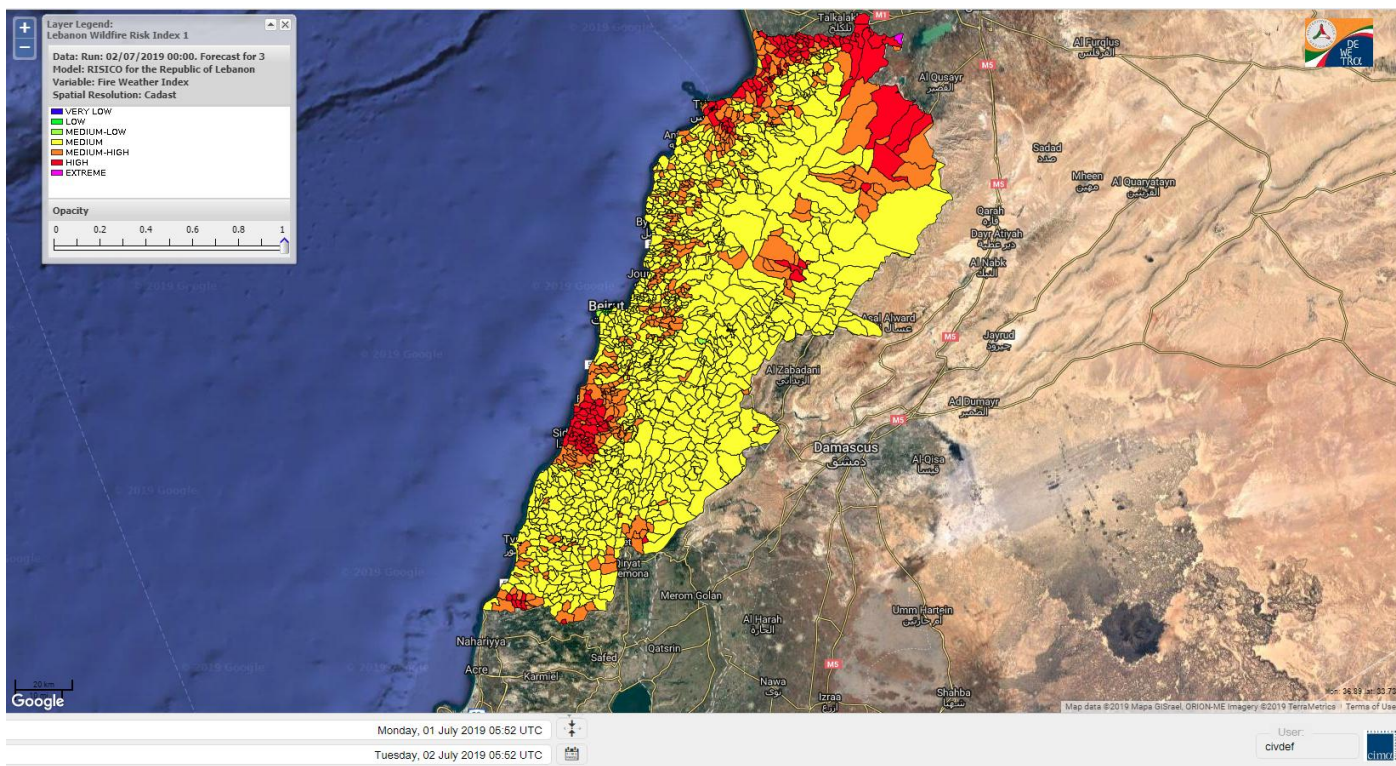

Lebanon for 3 July 2019