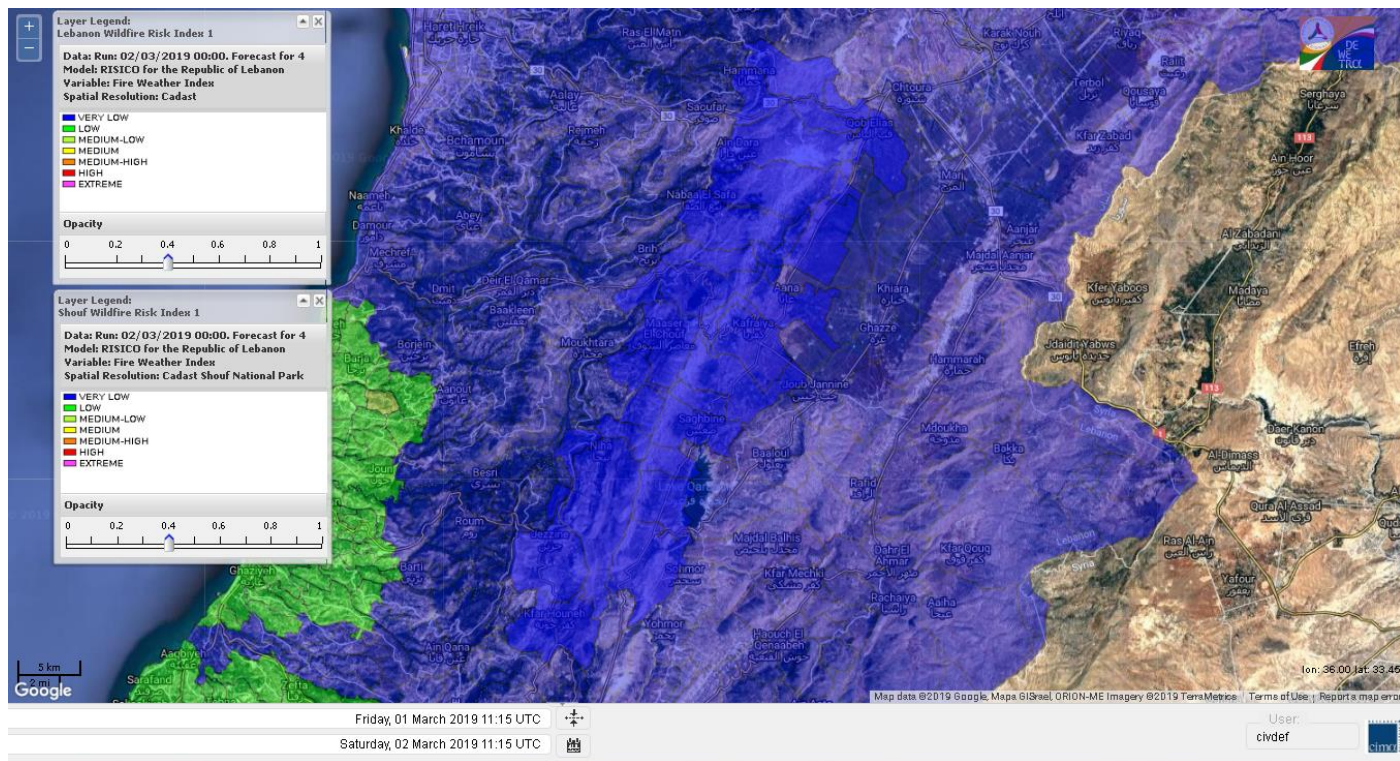

Shouf Biosphere Reserve Forecast for 4 March 2019