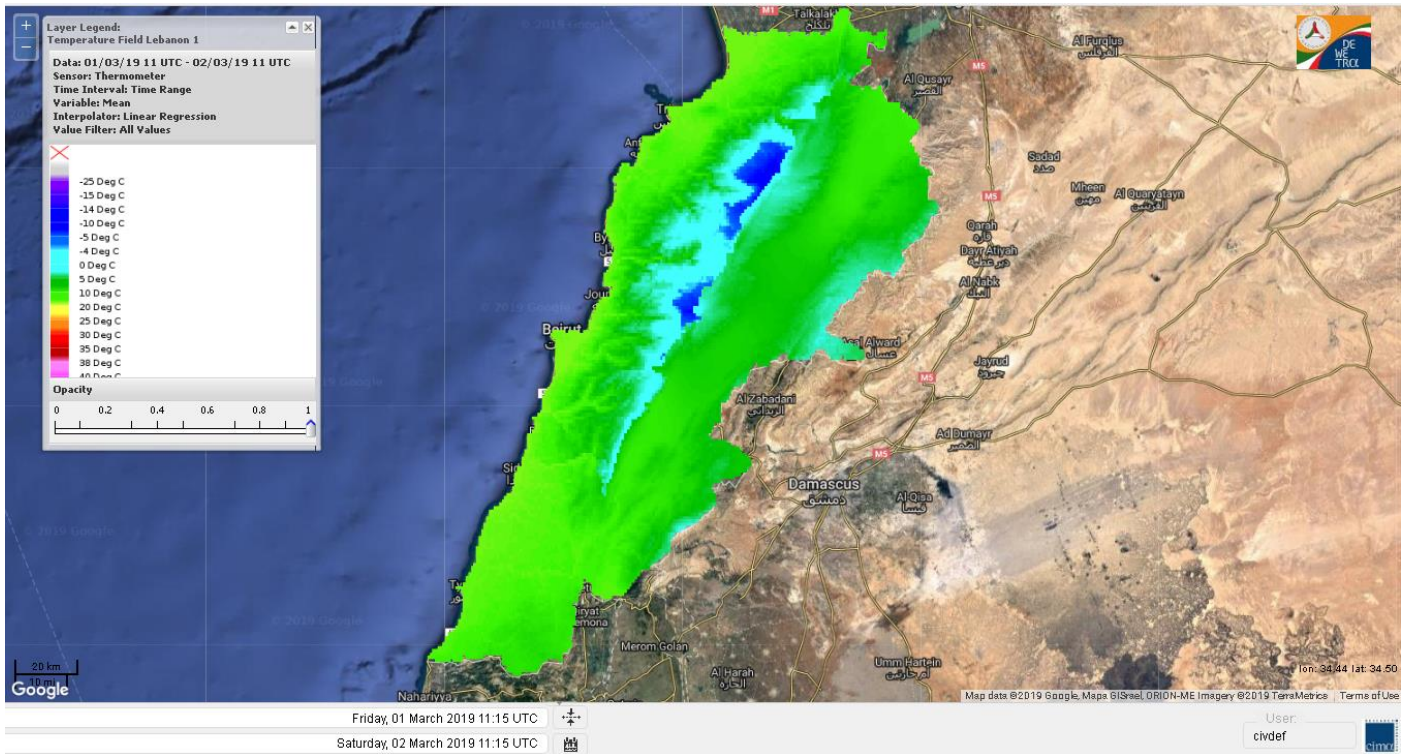

Lebanon temperature for 2 March 2019