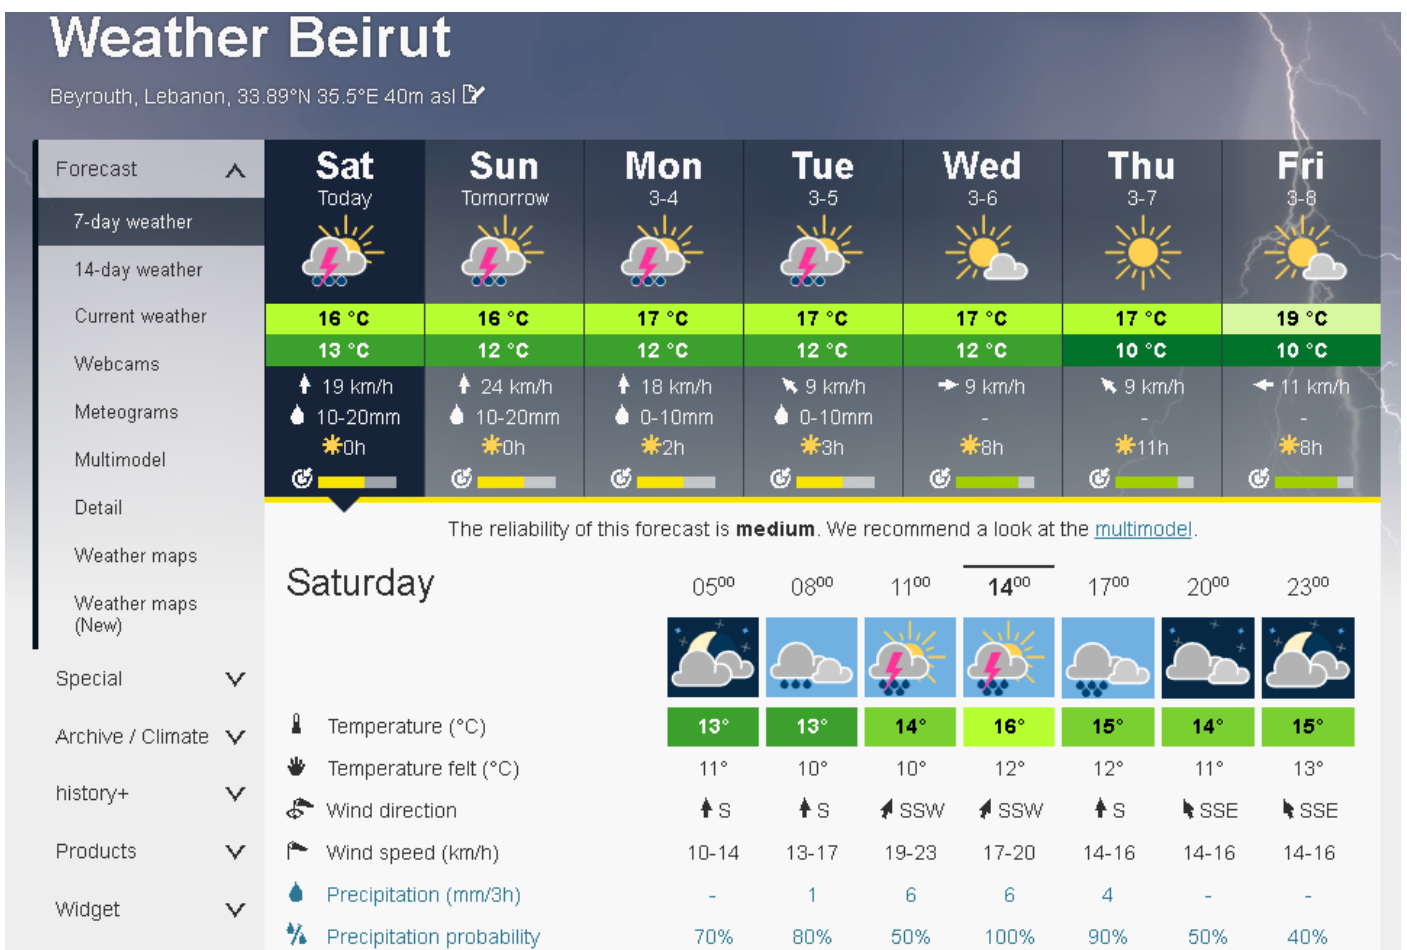

Jabal Moussa Reserve Forecast for 4 March 2019