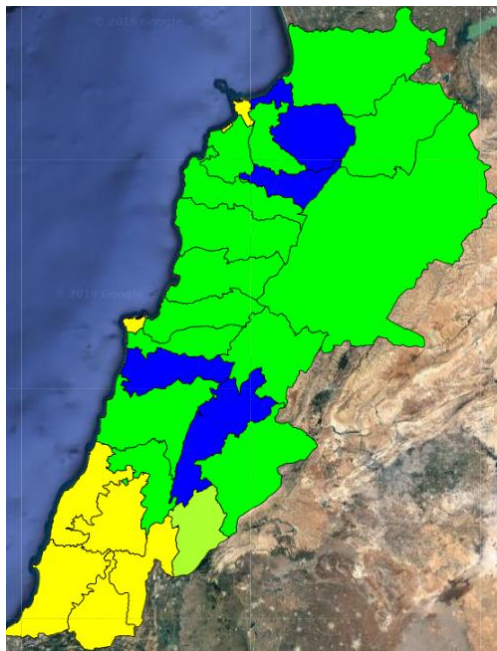

FIRE RISK INDEX

1 March 2019