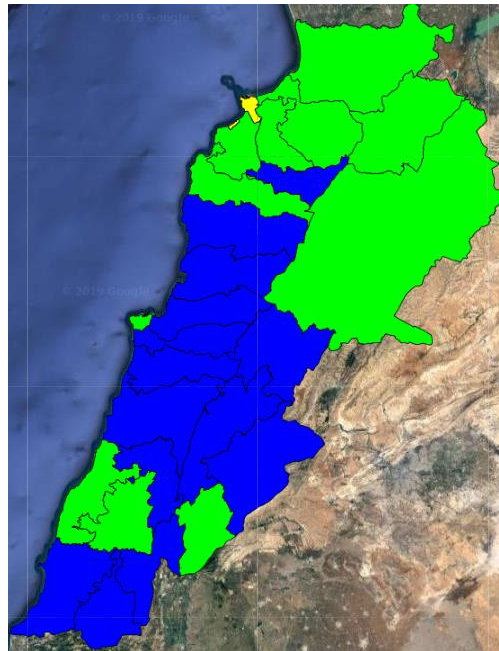

2 March 2019