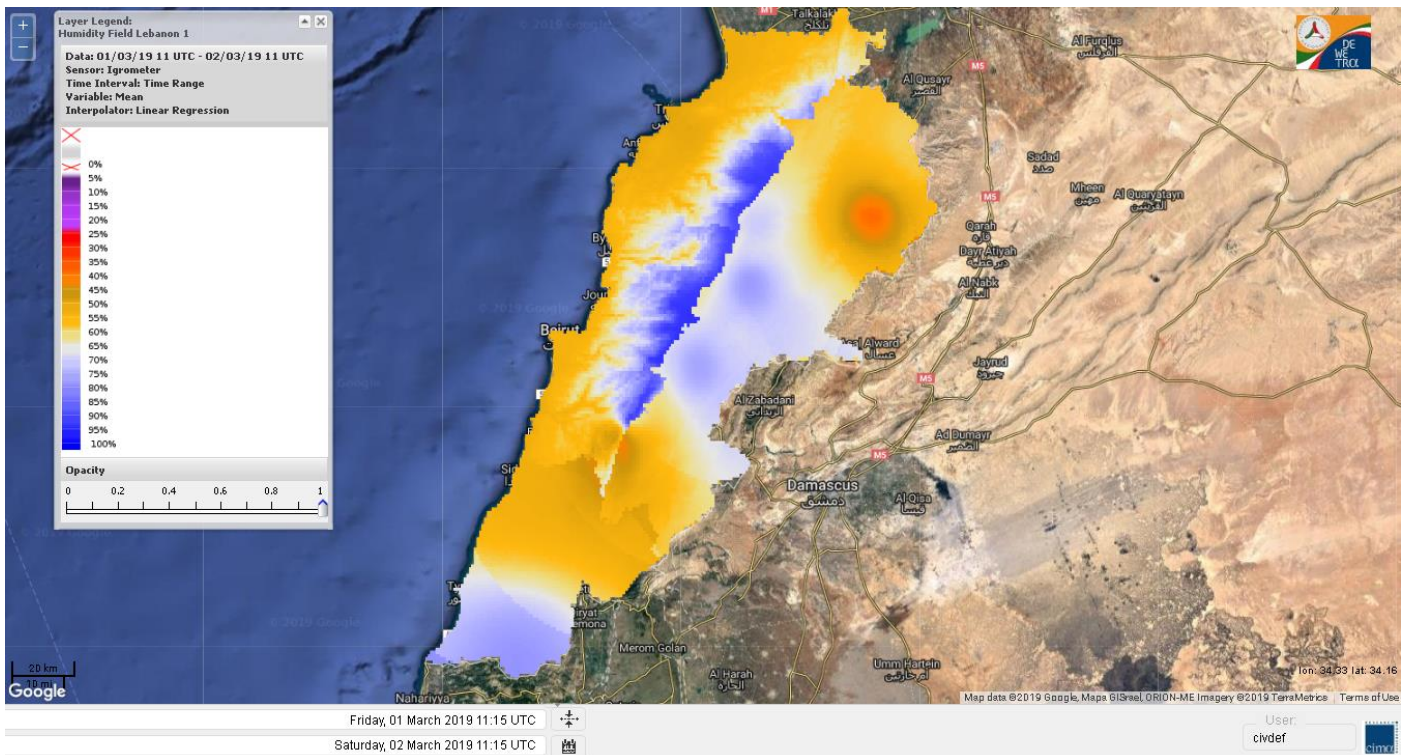

Lebanon humidity for 2 March 2019