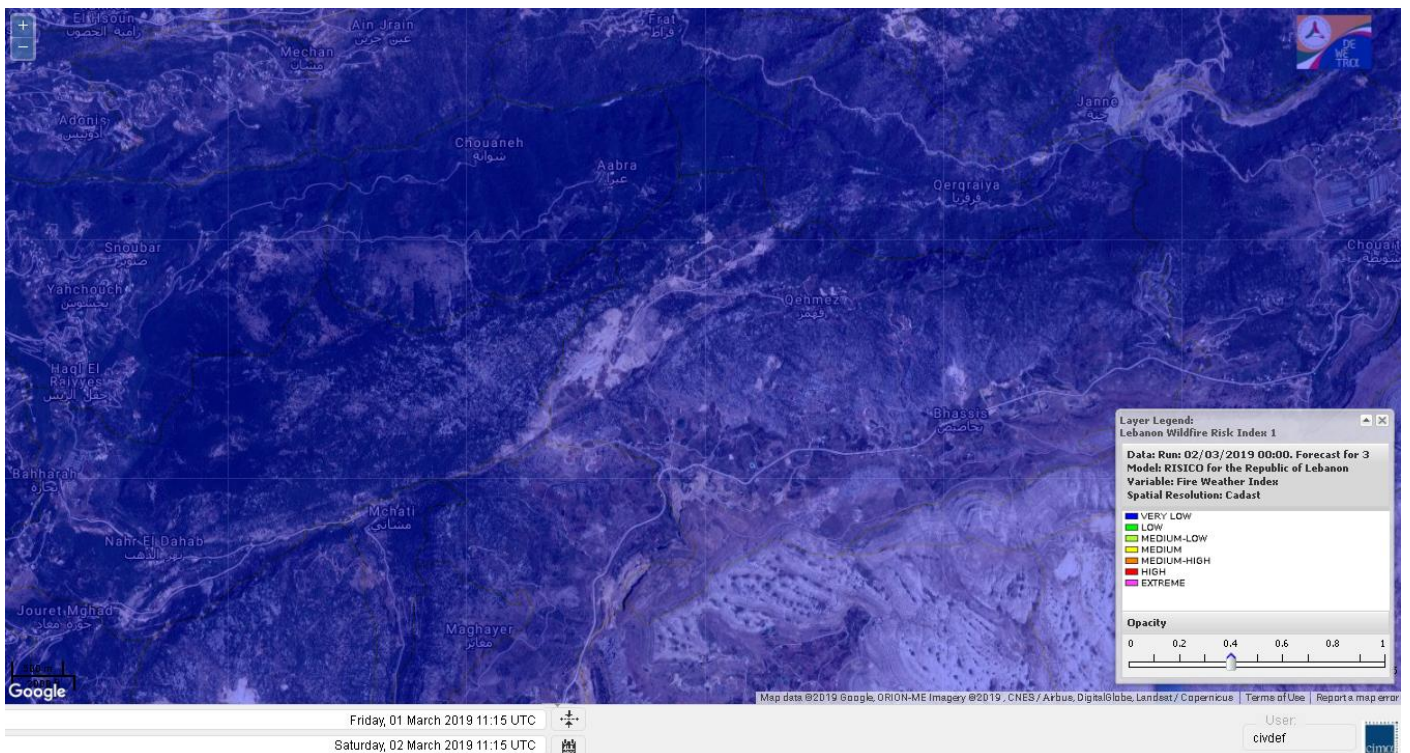

Jabal Moussa Reserve Forecast for 3 March 2019