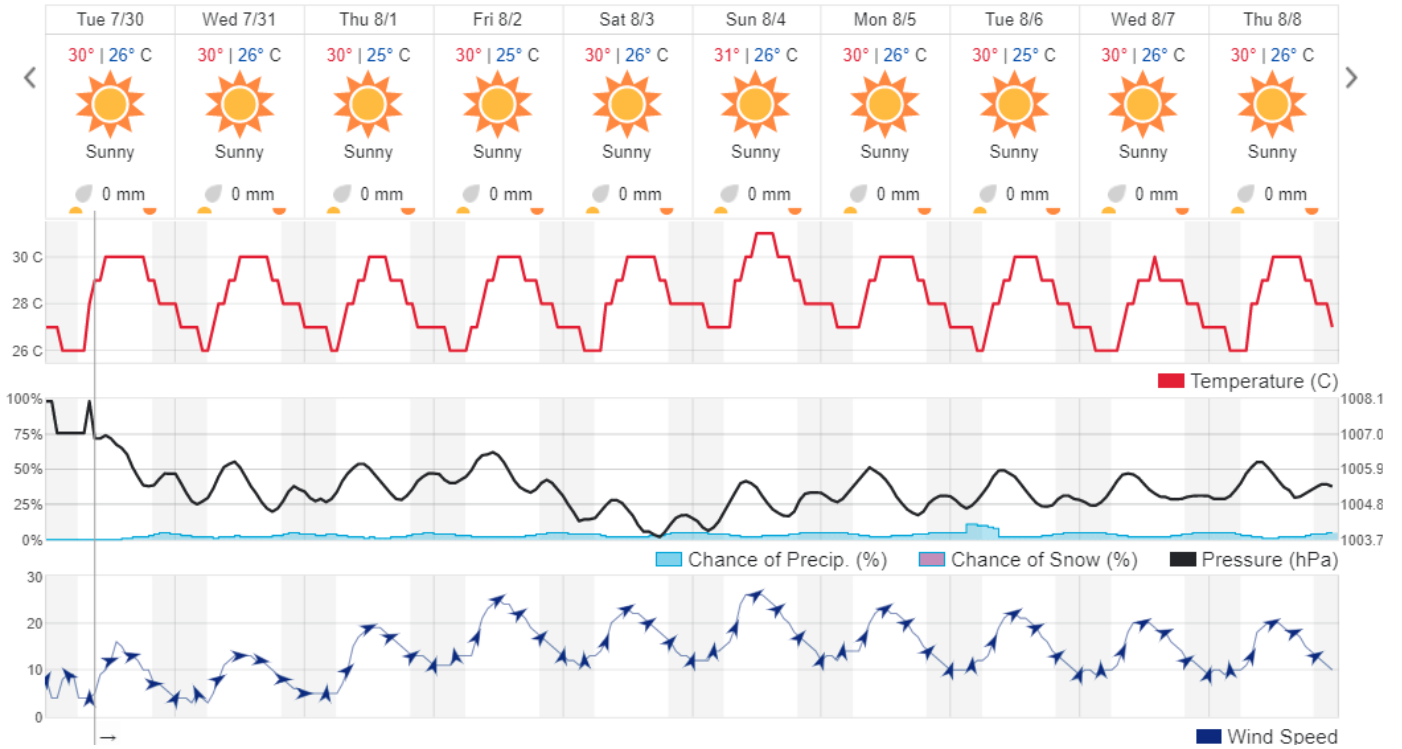

Beirut, LB

29° ACHRAFIEH,RIZK STATION | CHANGE

TODAY

HOURLY

10-DAY

CALENDAR

HISTORY

WUNDERMAP

Customize

Nord

Koura

Municipality	30-Jul	31-Jul	01-Aug	Municipality	30-Jul	31-Jul	01-Aug	Municipality	30-Jul	31-Jul	01-Aug
Aaba	M	M	M	Afsaddiq	M	M	M	Ain Ekrine	M	M	M
Amioun	M	M	M	Anfeh	M	M	M	Badbhoun	M	M	M
Barghoun	M	M	M	Barsa	M	M	M	Batroumine	M	M	M
Bdebba	M	M	M	Bechmizine	M	M	M	Bednayel El-Koura	M	M	M
Bhabbouch El-Koura	M	M	M	Bkeftine	M	M	M	Bnehran	M	M	M
Bqaiiaa El-Koura	M	M	M	Bsarma	M	M	M	Btaaboura	M	M	M
Bterram	M	M	M	Btouratij	M	M	M	Bziza	M	M	M
Dar Beehtar	M	M	M	Dar Chmezzine	M	M	M	Deddeh	M	M	M
Deir El-Balamand	M	M	M	Fih	M	M	M	Hraiche	M	M	M
Ijdaabrine	MH	MH	MH	Kaftoun	M	M	M	Kefraya El-Koura	M	M	M
Kfarakka	M	M	M	Kfarhata	M	M	M	Kfarhazir	M	M	M
Kfarkahel	M	M	M	Kfarsaroun	M	M	M	Kosba	M	M	M
Mejdel el-Koura	MH	MH	MH	Nakhle	M	M	M	Qalhat	M	M	M
Ras Masqa	M	M	M	Rechdibbine	M	M	M	Zakroun	M	M	M
Zgharta El-Mtaouile	MH	MH	MH