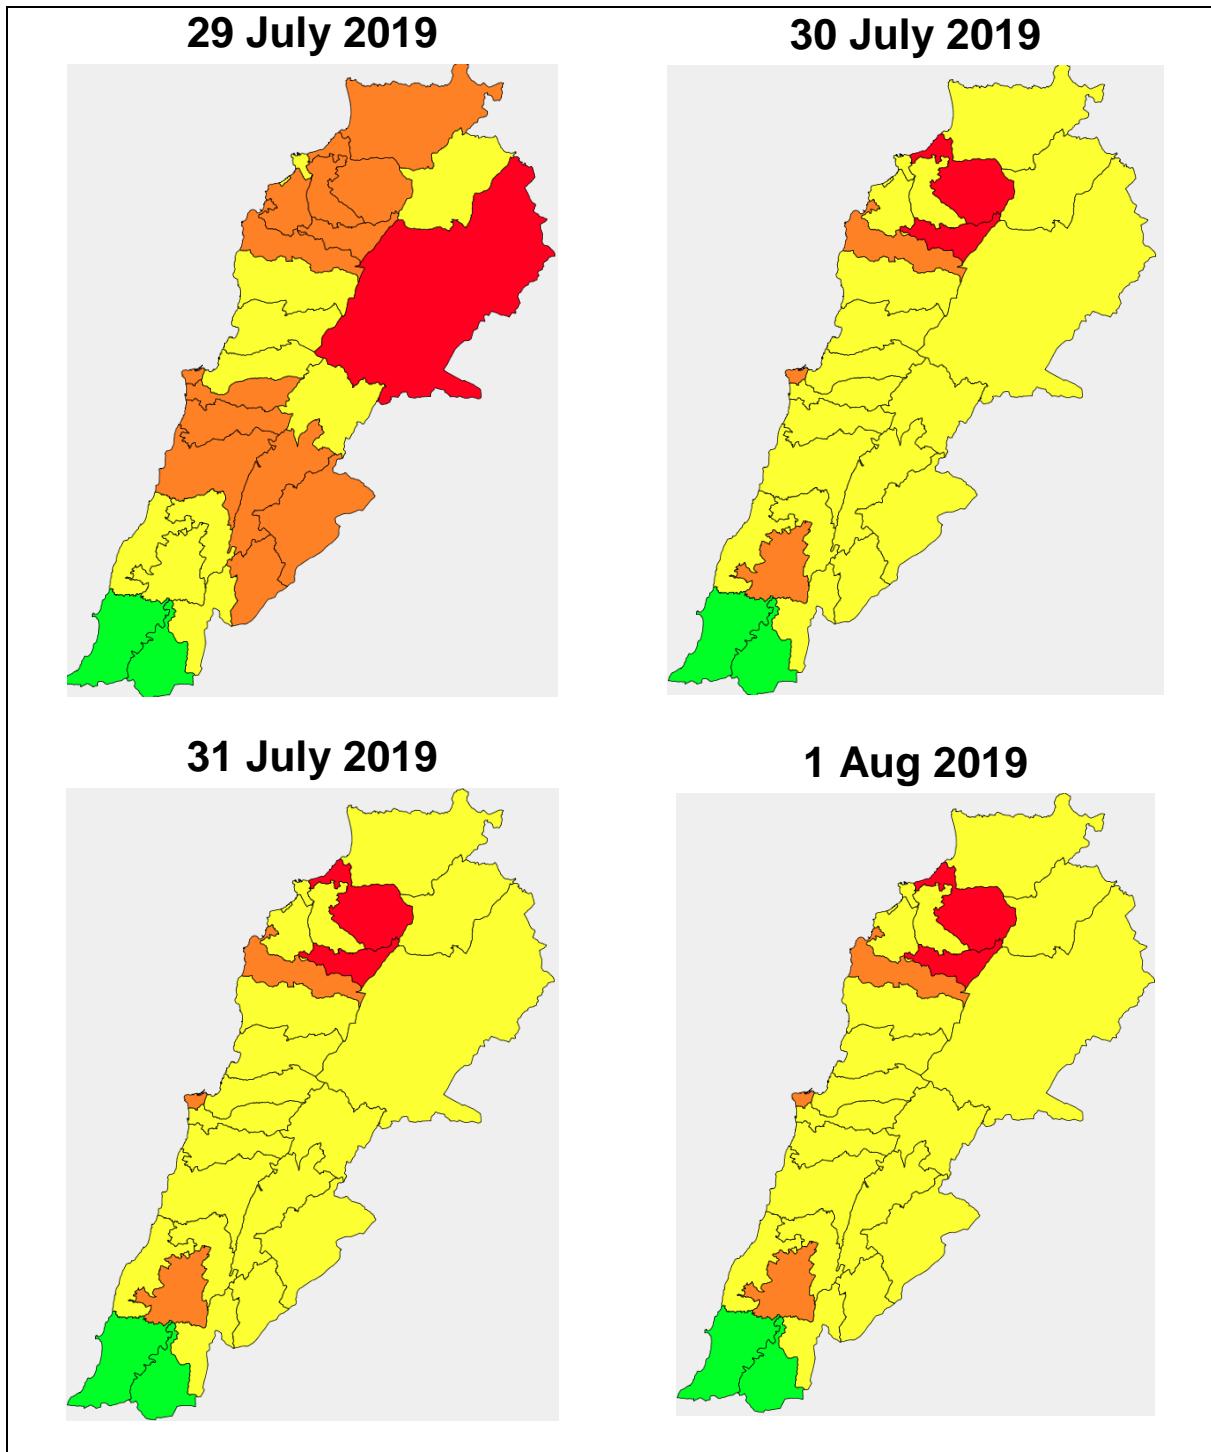

FIRE RISK INDEX

Layer Legend:
Lebanon Wildfire Risk Index 1

Data: Run: 30/07/2019 00:00. Forecast for 30
Model: RISICO for the Republic of Lebanon
Variable: Fire Weather Index
Spatial Resolution: Caza

- VERY LOW
- LOW
- MEDIUM-LOW
- MEDIUM
- MEDIUM-HIGH
- HIGH
- EXTREME