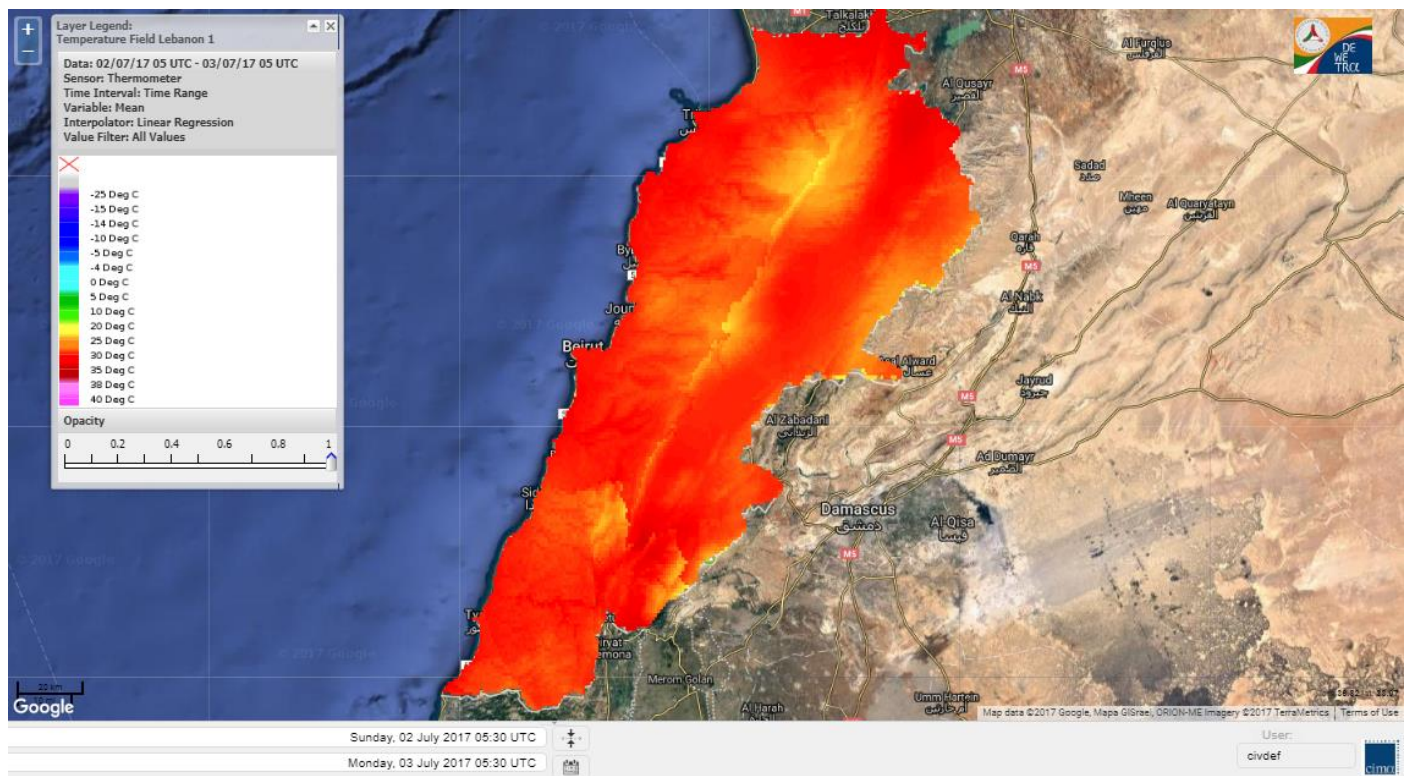

Lebanon temperature for 3 Jul 2017