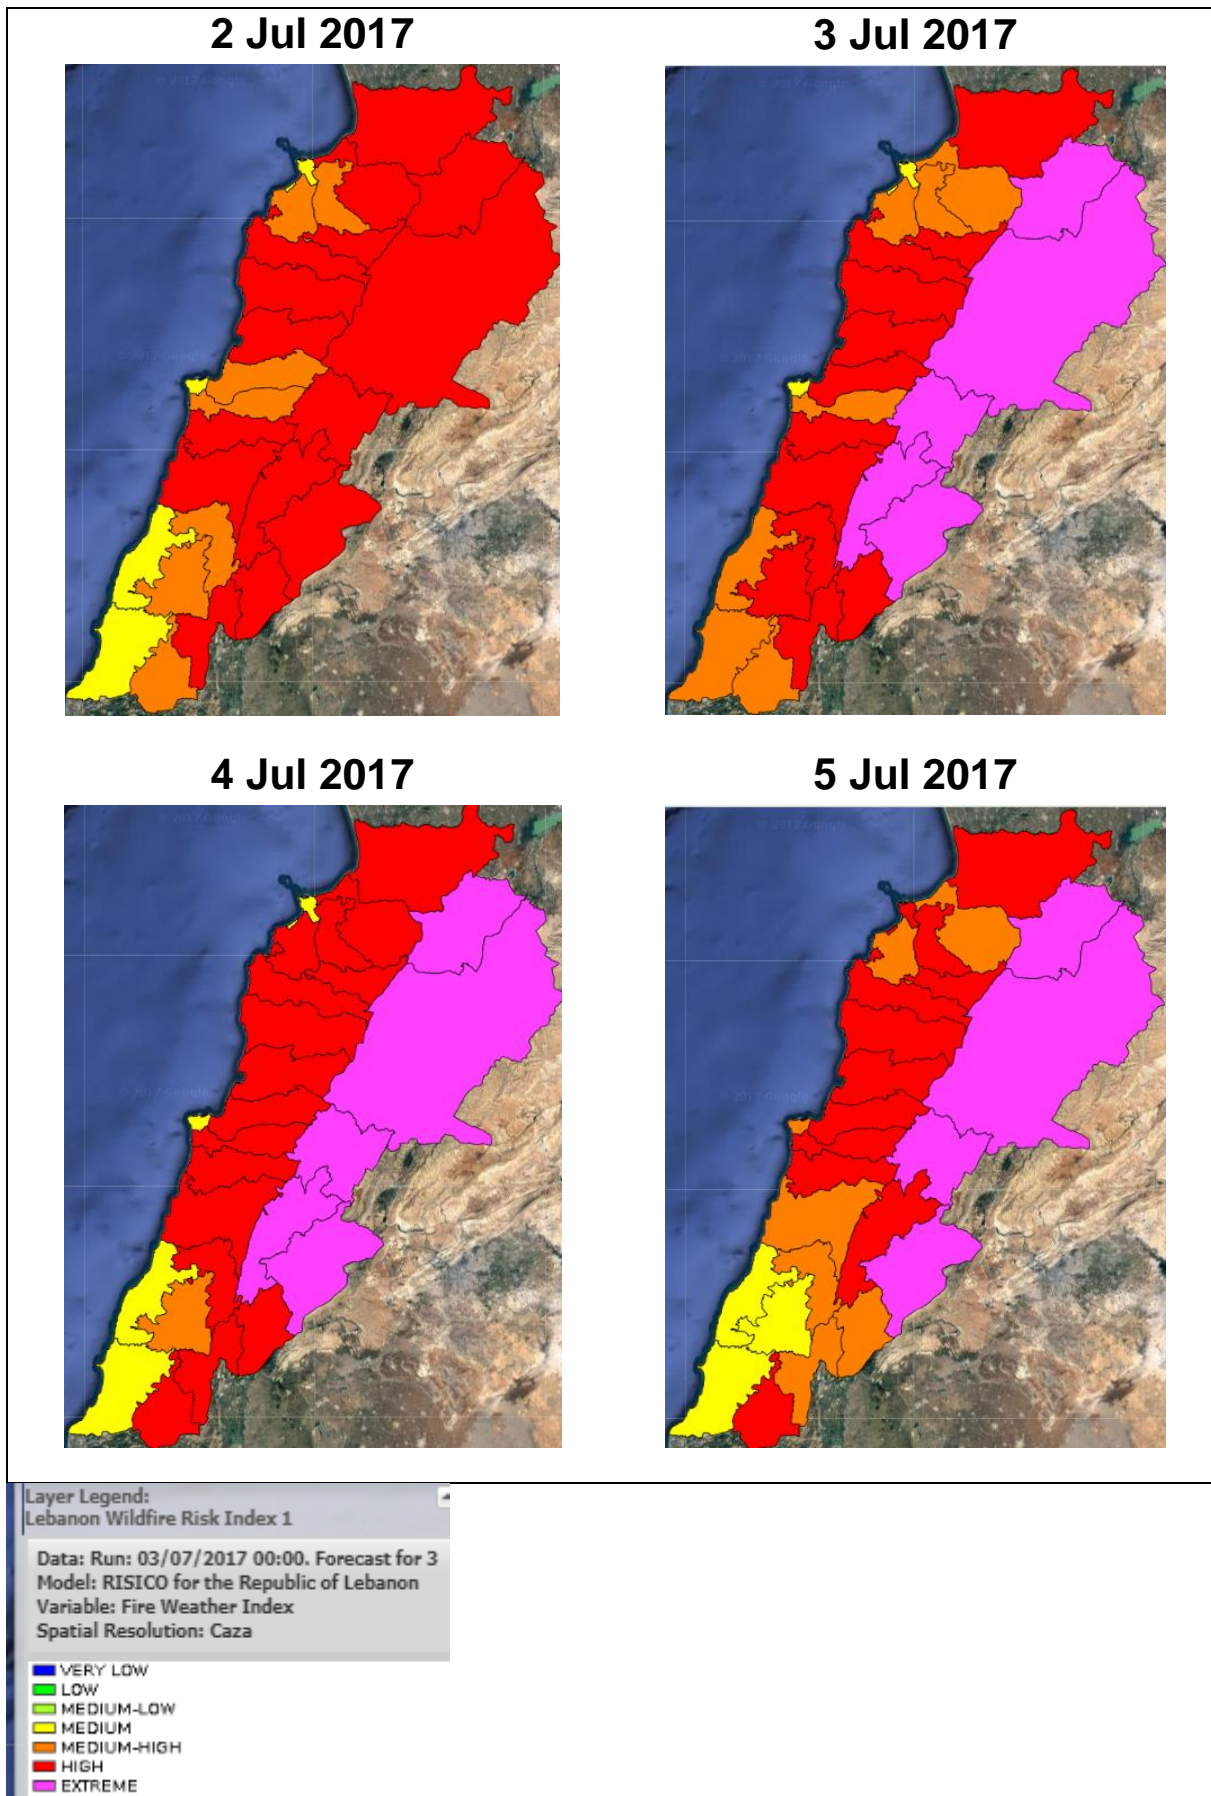

FIRE RISK INDEX