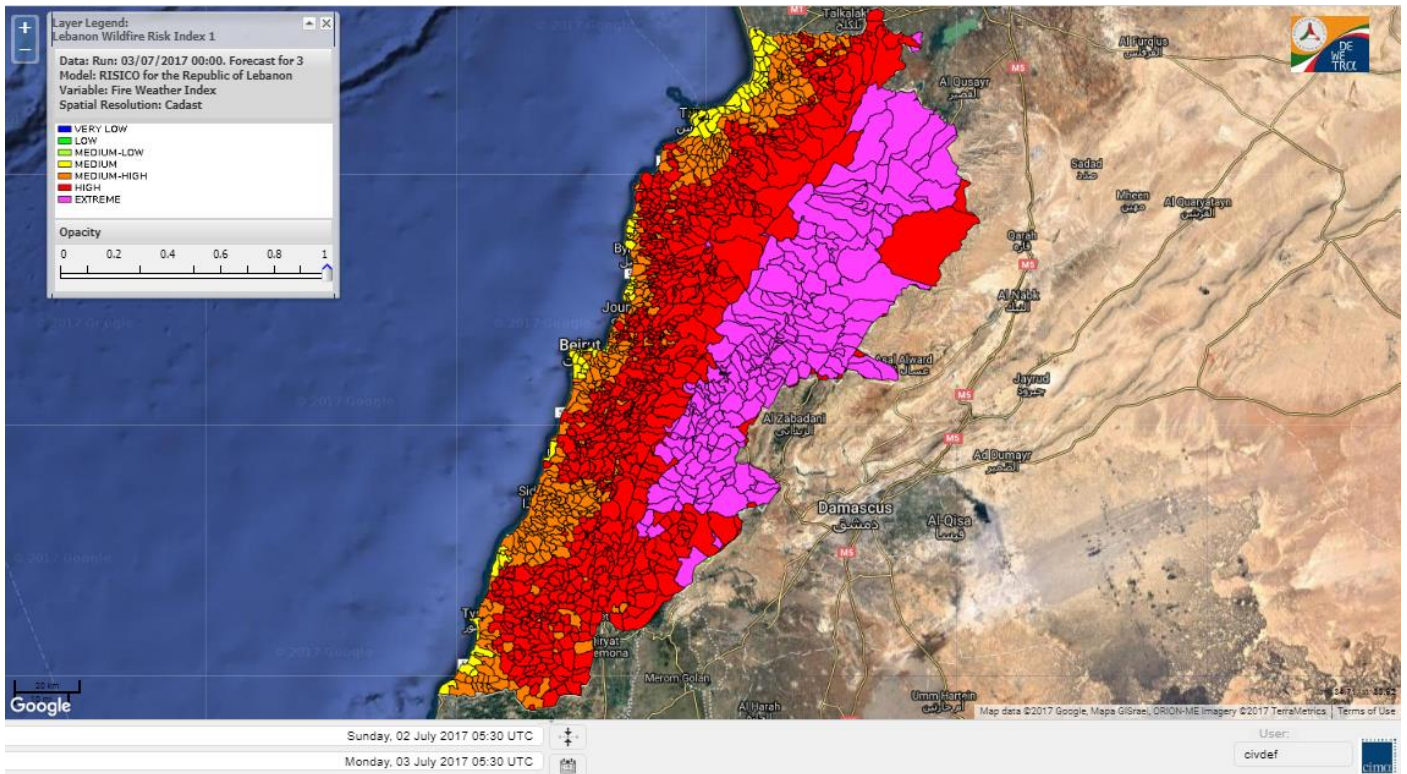

Lebanon for 3 Jul 2017