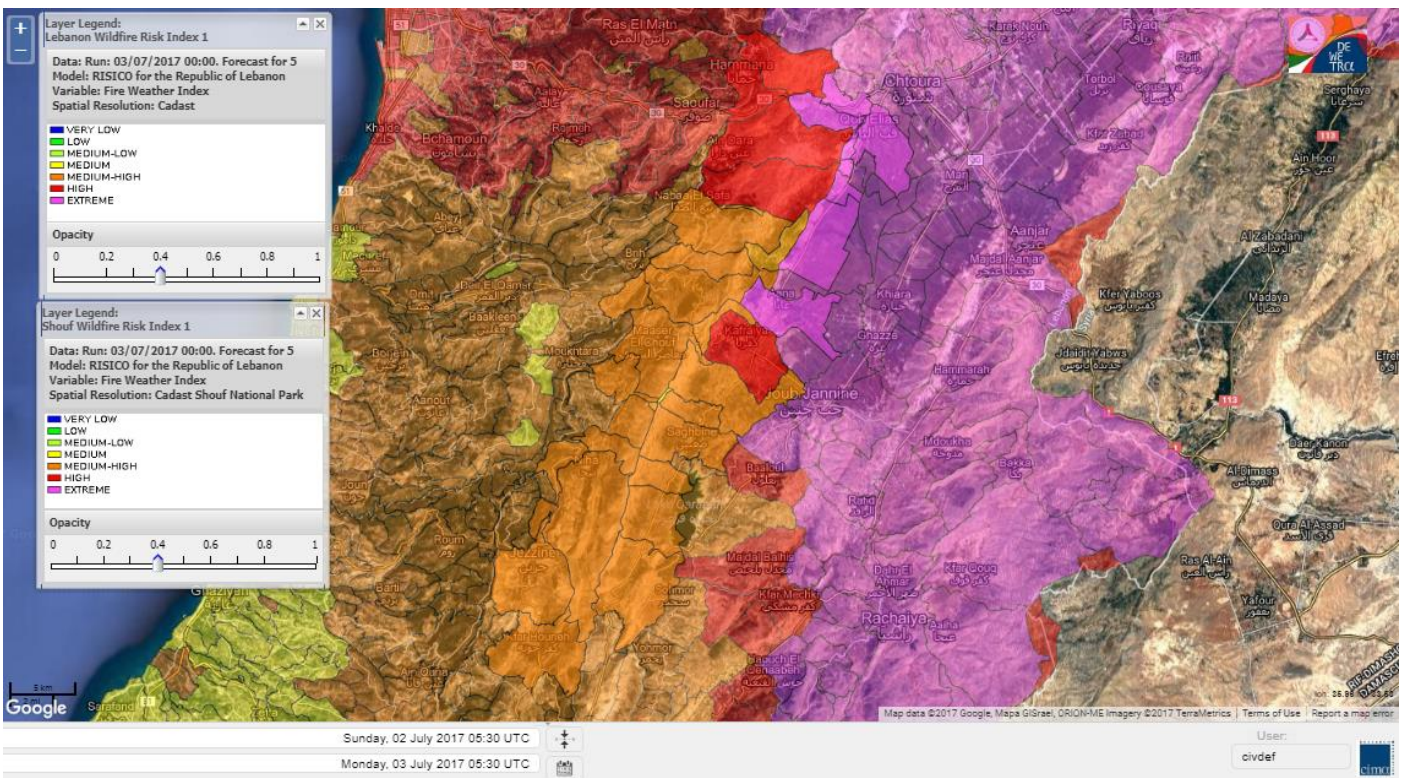

Shouf Biosphere Reserve Forecast for 5 Jul 2017