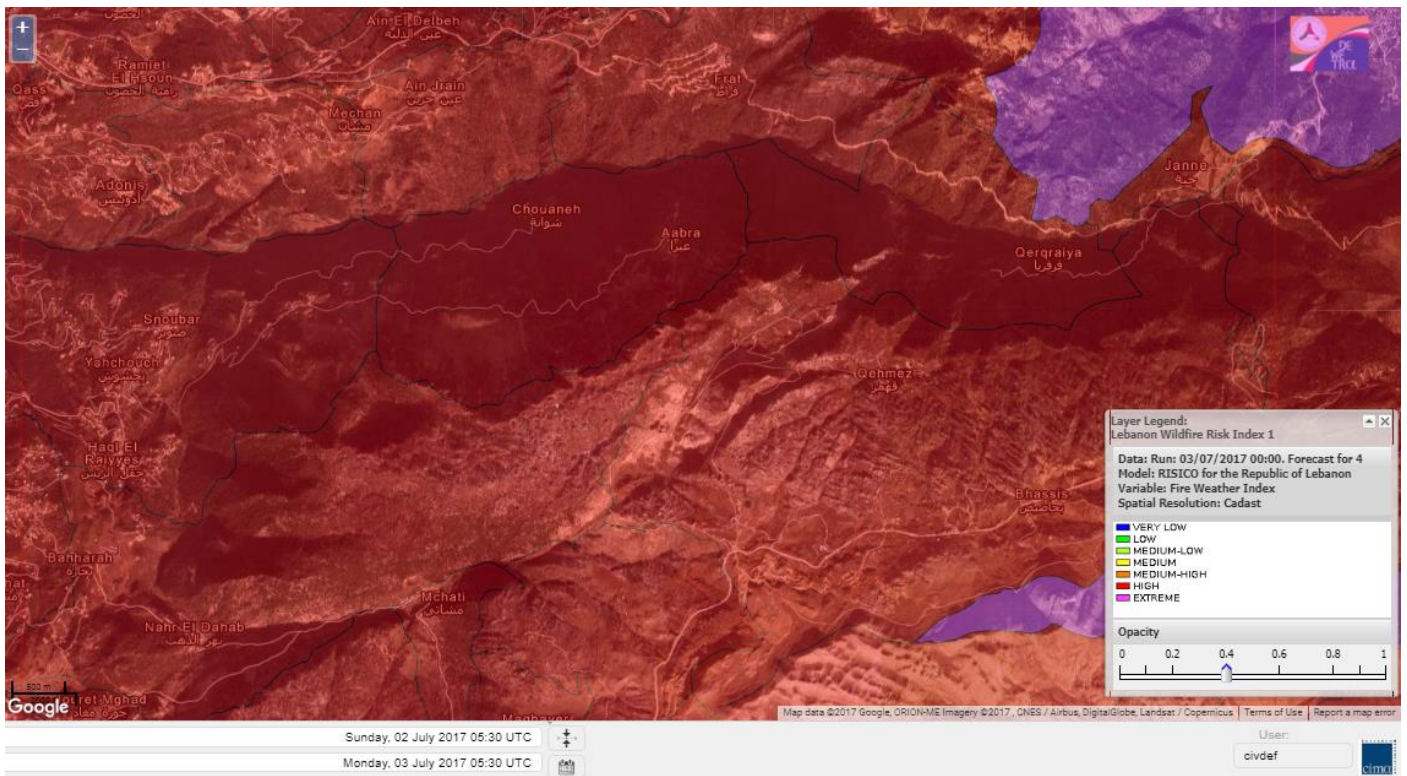

Jabal Moussa Reserve Forecast for 4 Jul 2017