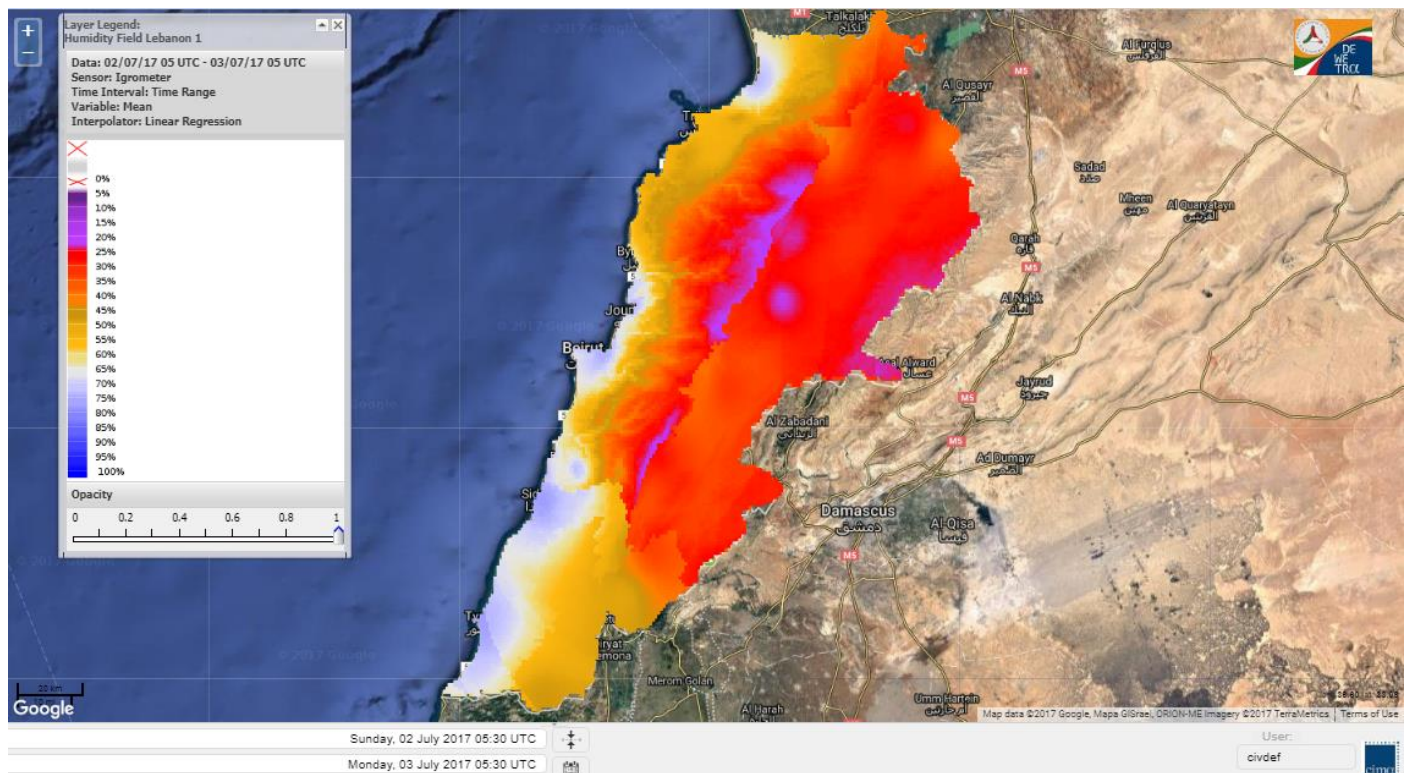

Lebanon humidity for 3 Jul 2017