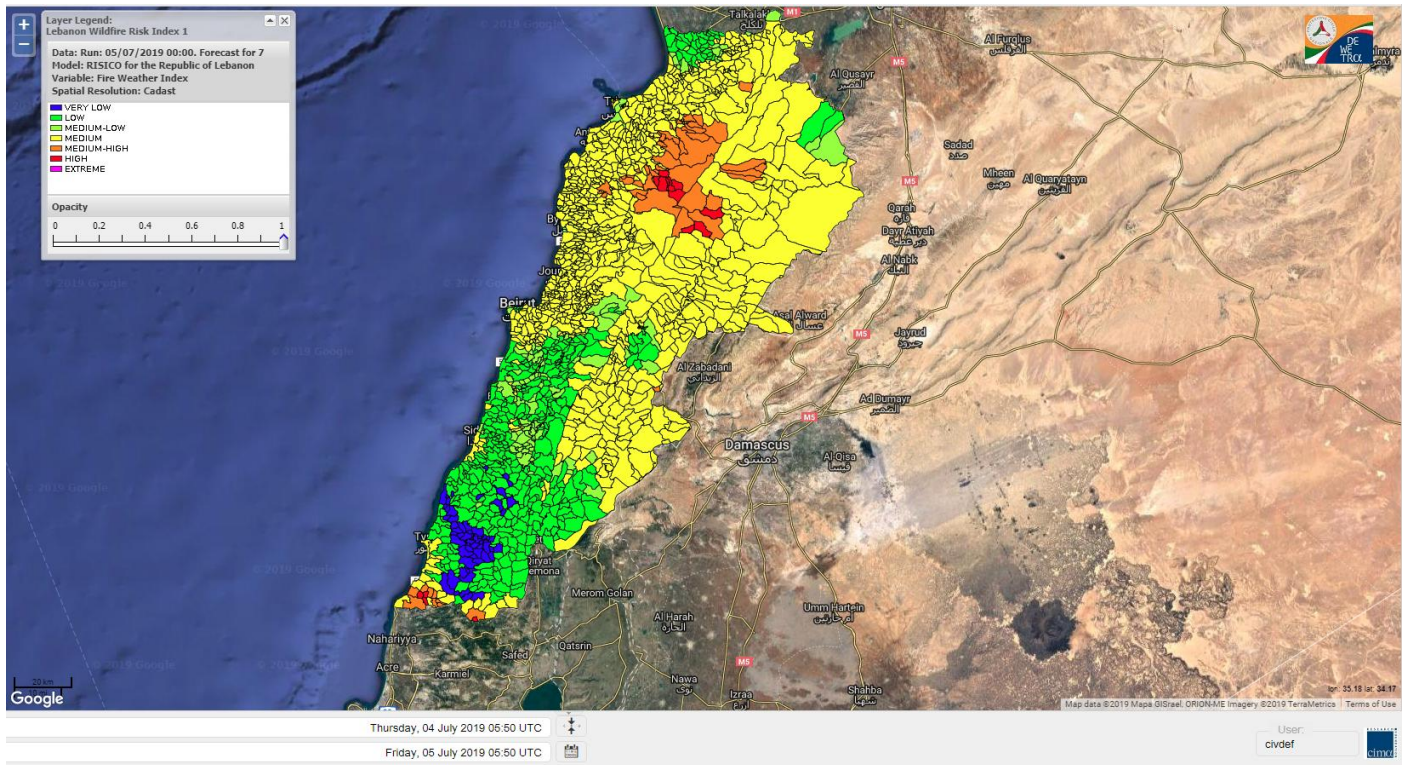

Lebanon for 7 July 2019