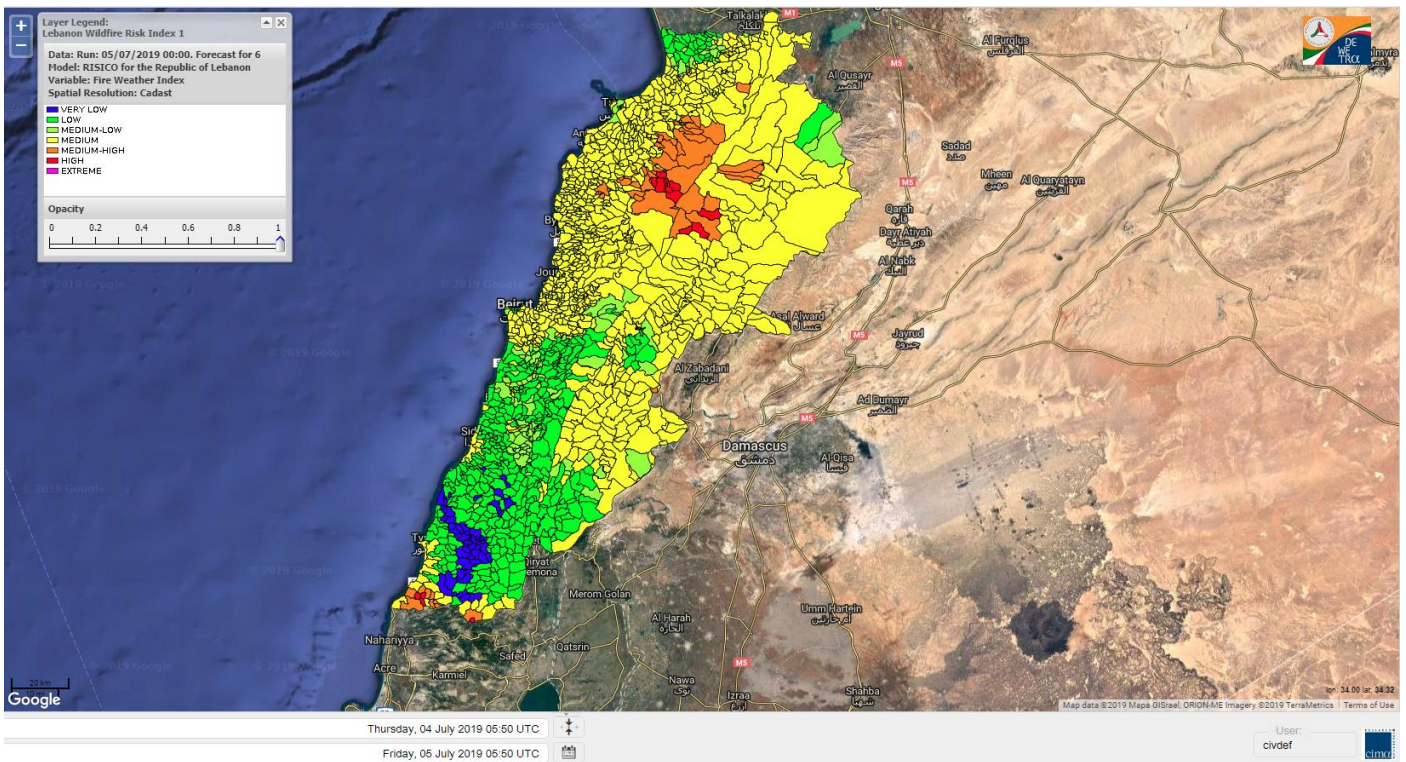

Lebanon for 6 July 2019