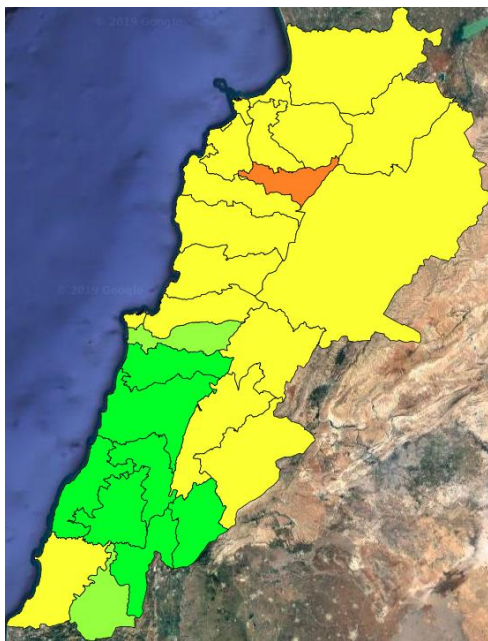

Beirut, 5 July 2019

FIRE RISK INDEX

4 July 2019

5 July 2019

6 July 2019

7 July 2019

Layer Legend:
Lebanon Wildfire Risk Index 1

Data: Run: 05/07/2019 00:00. Forecast for 5
Model: RISICO for the Republic of Lebanon
Variable: Fire Weather Index
Spatial Resolution: Caza