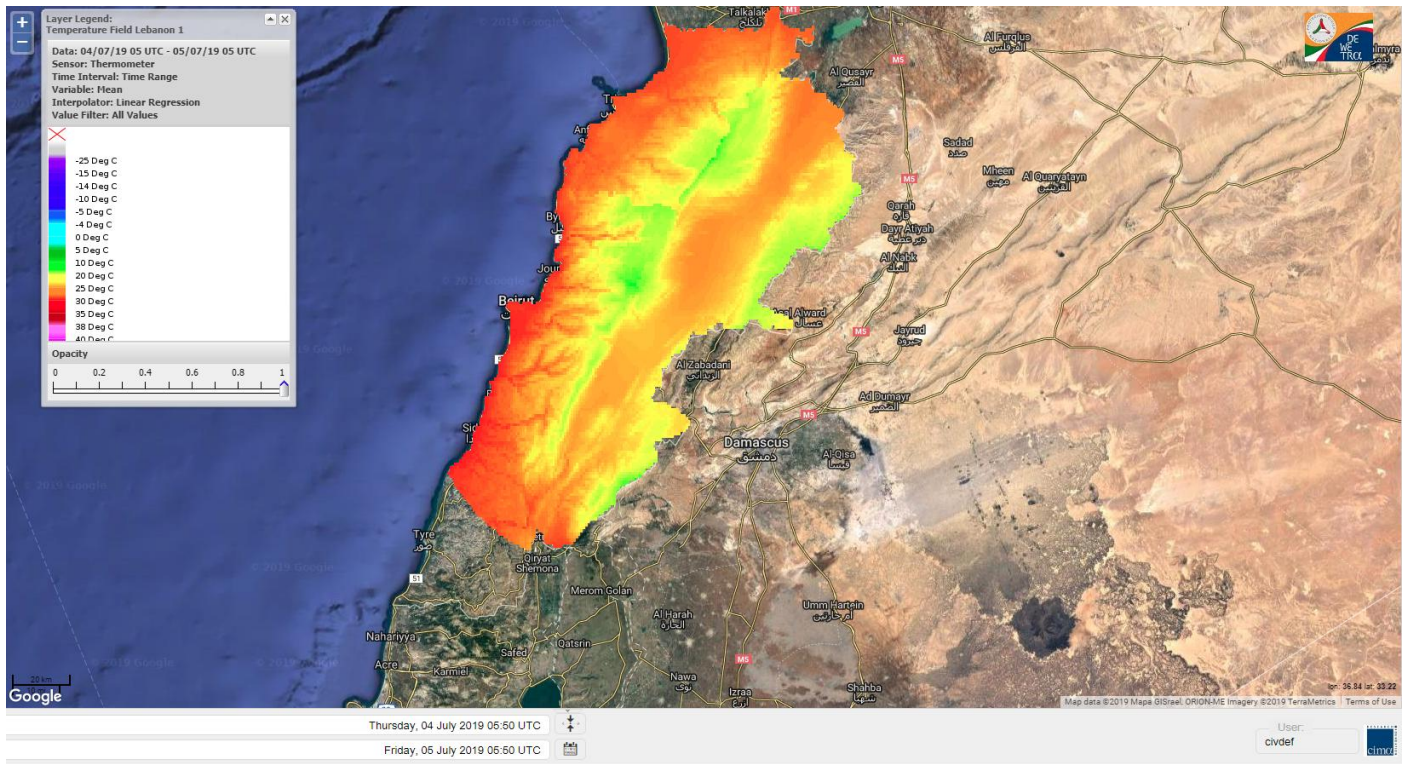

Lebanon temperature for 5 July 2019