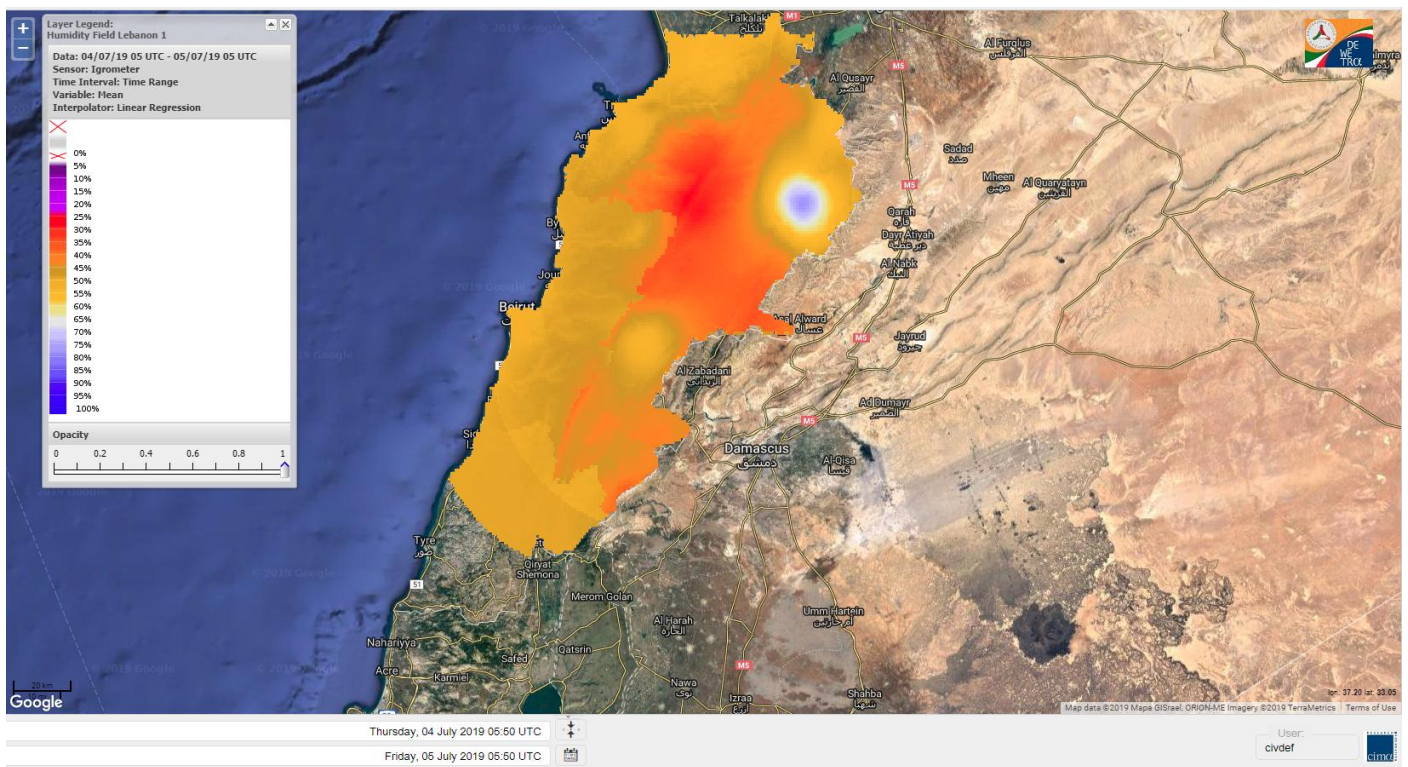

Lebanon humidity for 5 July 2019