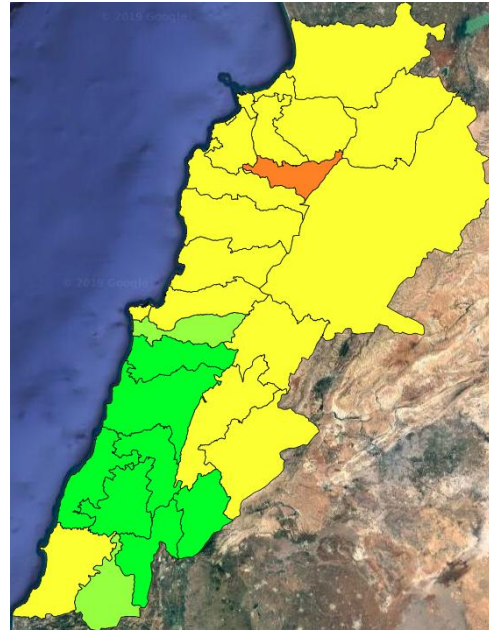

FIRE RISK INDEX

4 July 2019

5 July 2019

6 July 2019

7 July 2019

Layer Legend:
Lebanon Wildfire Risk Index 1

Data: Run: 05/07/2019 00:00. Forecast for 5
Model: RISICO for the Republic of Lebanon
Variable: Fire Weather Index
Spatial Resolution: Caza

- VERY LOW
- LOW
- MEDIUM-LOW
- MEDIUM
- MEDIUM-HIGH
- HIGH
- EXTREME