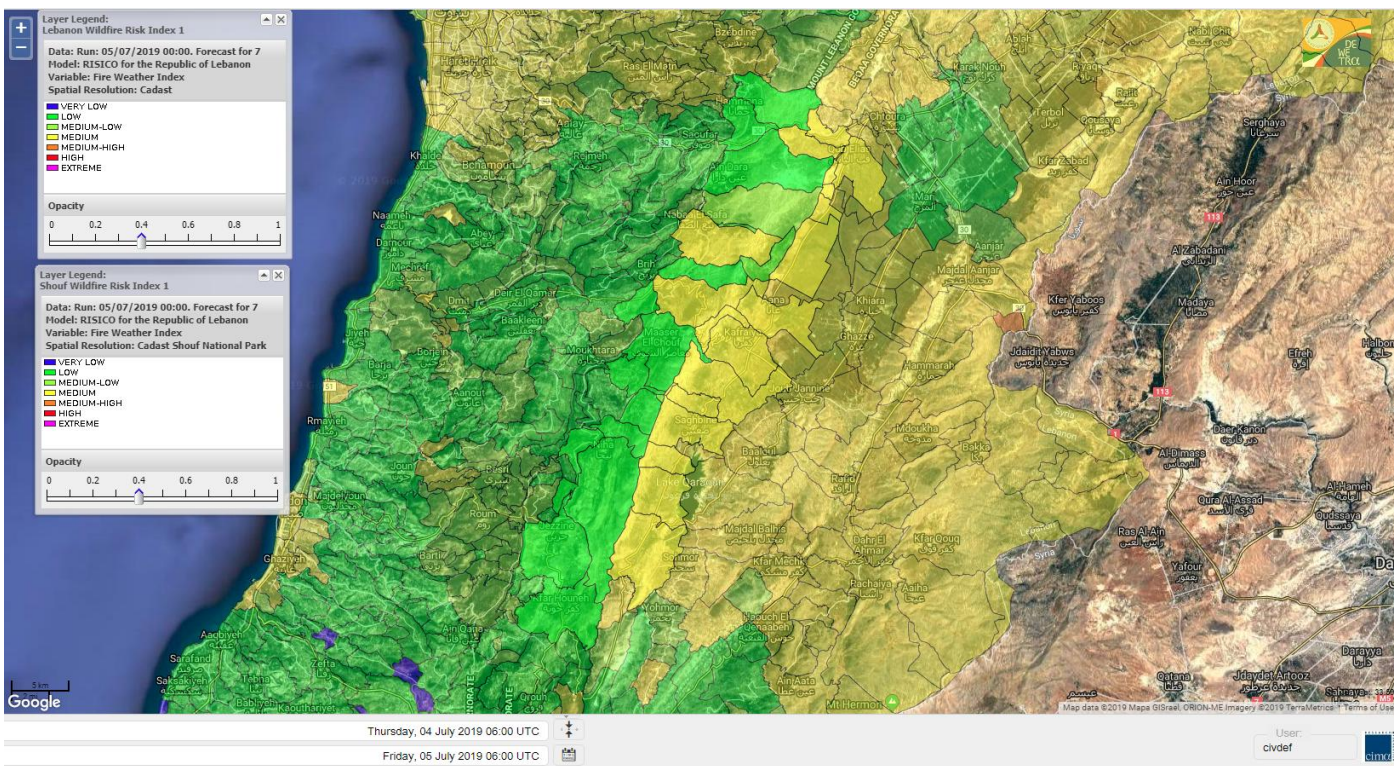

Shouf Biosphere Reserve Forecast for 7 July 2019