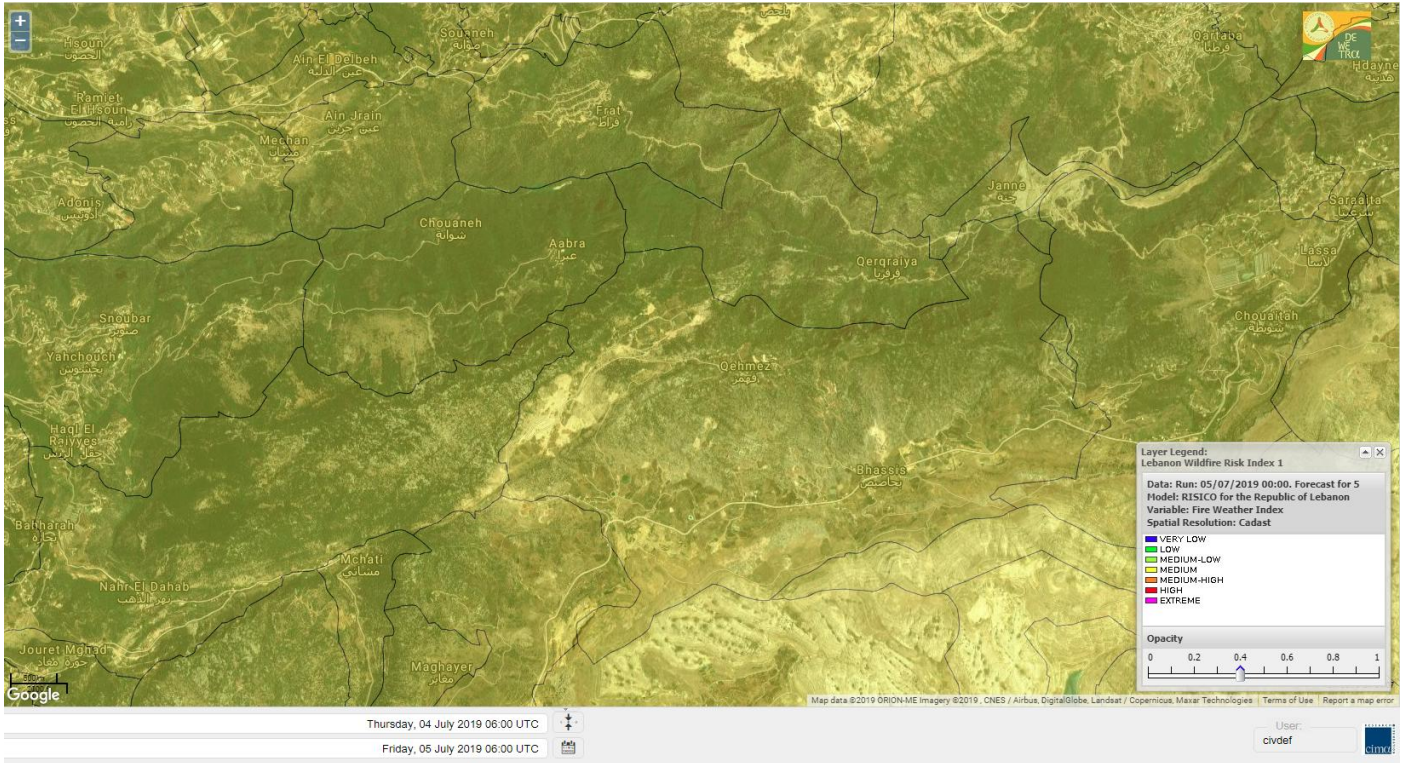

Jabal Moussa Reserve Forecast for 5 July 2019