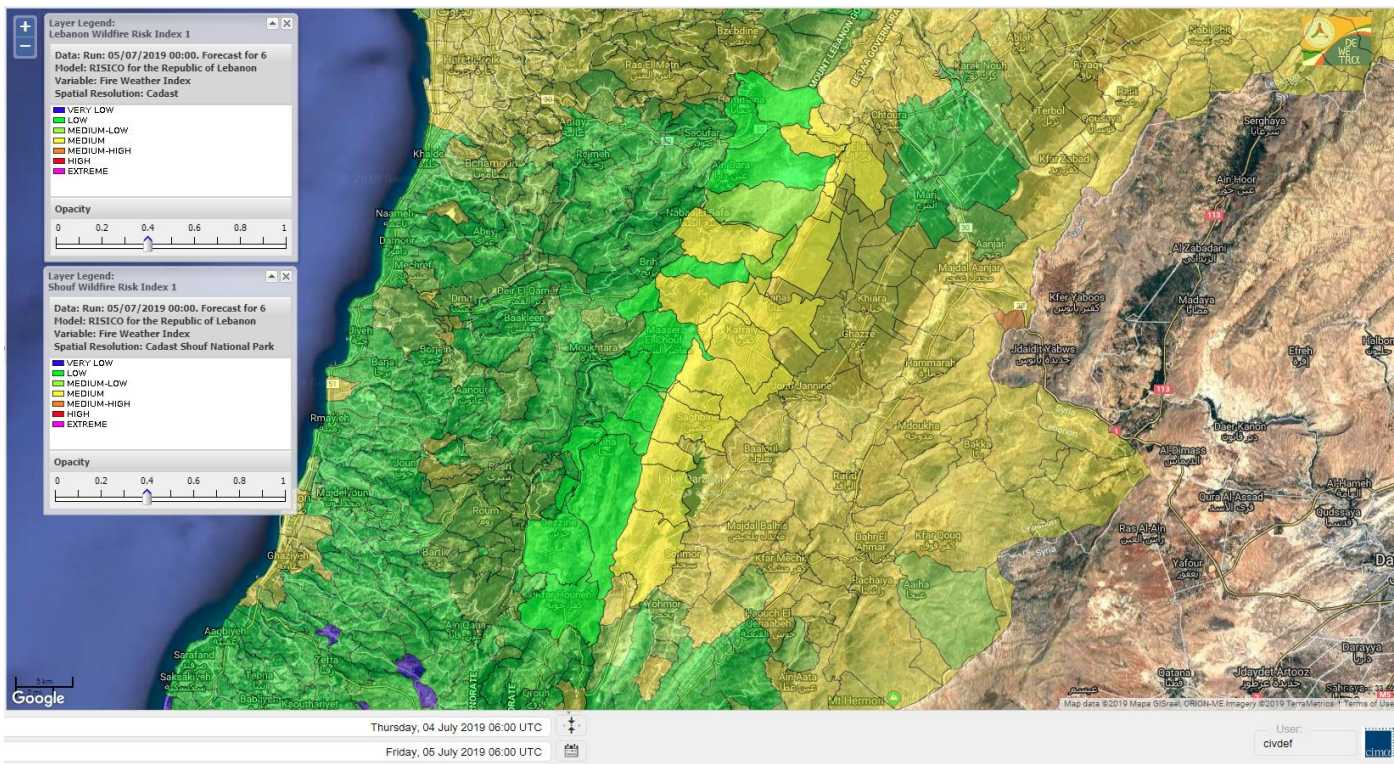

Shouf Biosphere Reserve Forecast for 6 July 2019