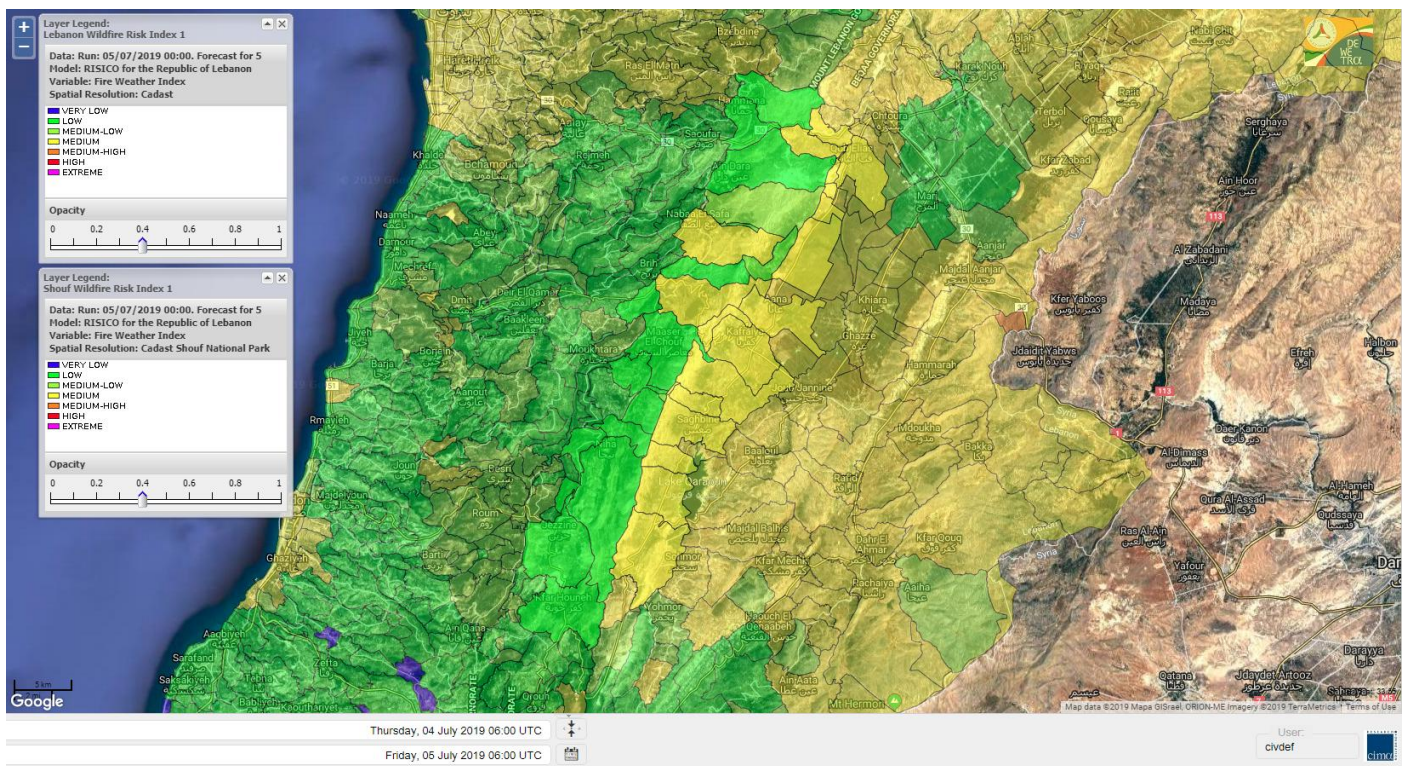

Shouf Biosphere Reserve Forecast for 5 July 2019