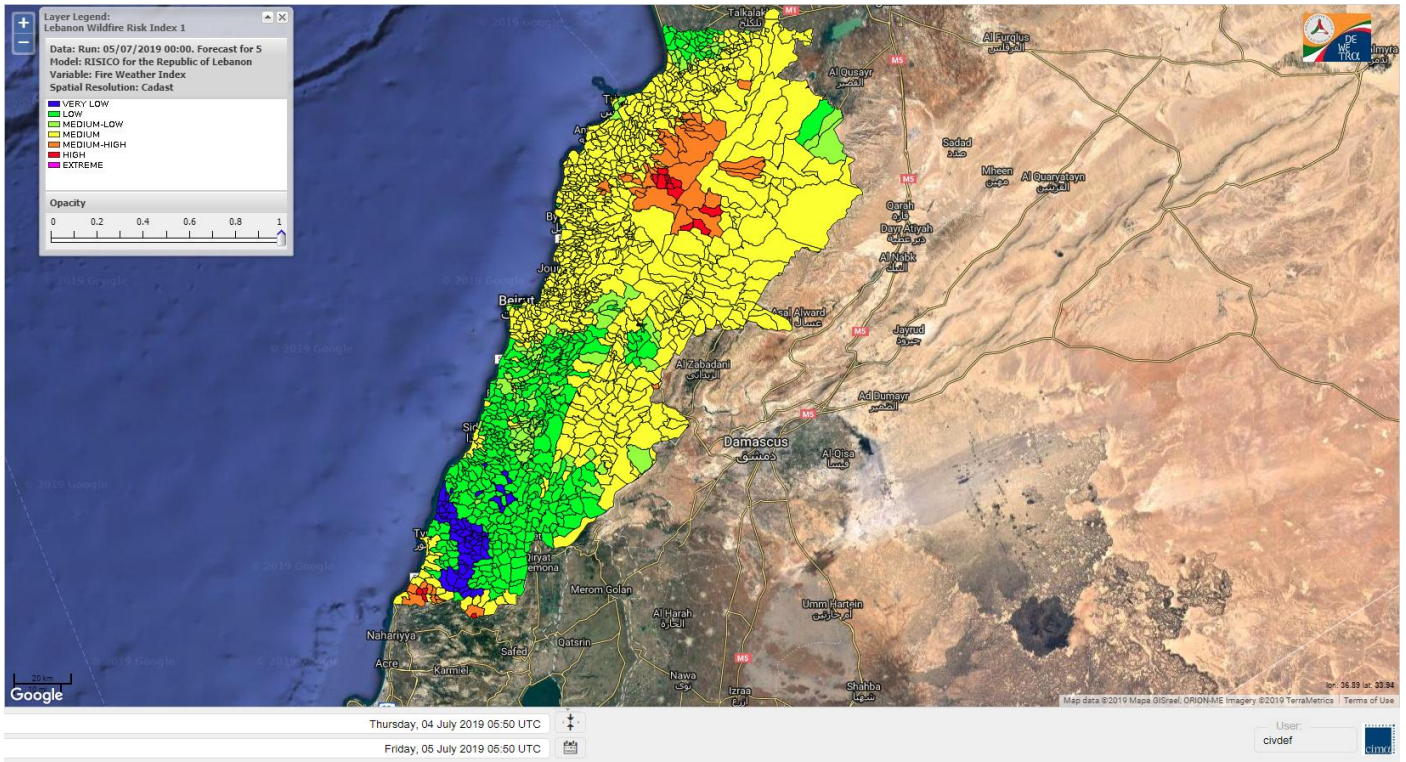

Lebanon for 5 July 2019