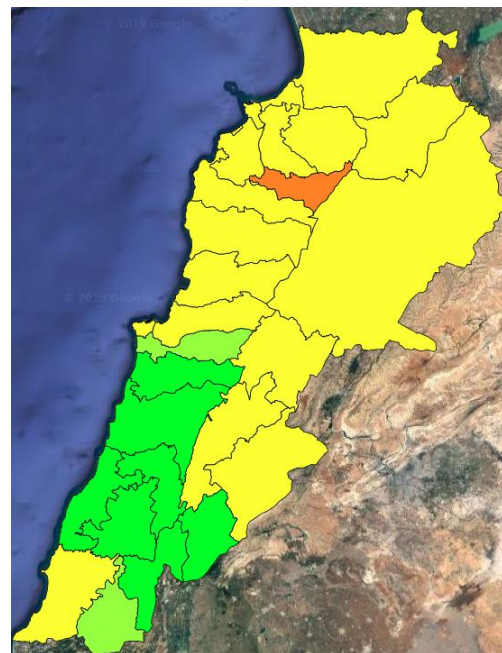

Beirut, 5 July 2019

FIRE RISK INDEX

4 July 2019

5 July 2019

6 July 2019

7 July 2019

Layer Legend:
Lebanon Wildfire Risk Index 1

Data: Run: 05/07/2019 00:00. Forecast for 5
Model: RISICO for the Republic of Lebanon
Variable: Fire Weather Index
Spatial Resolution: Caza