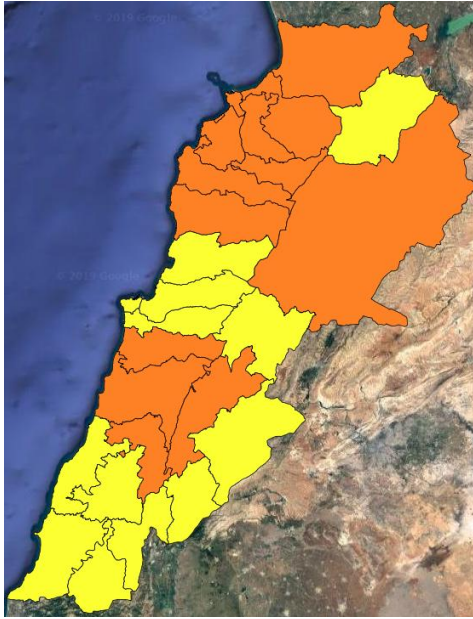

FIRE RISK INDEX

4 July 2019