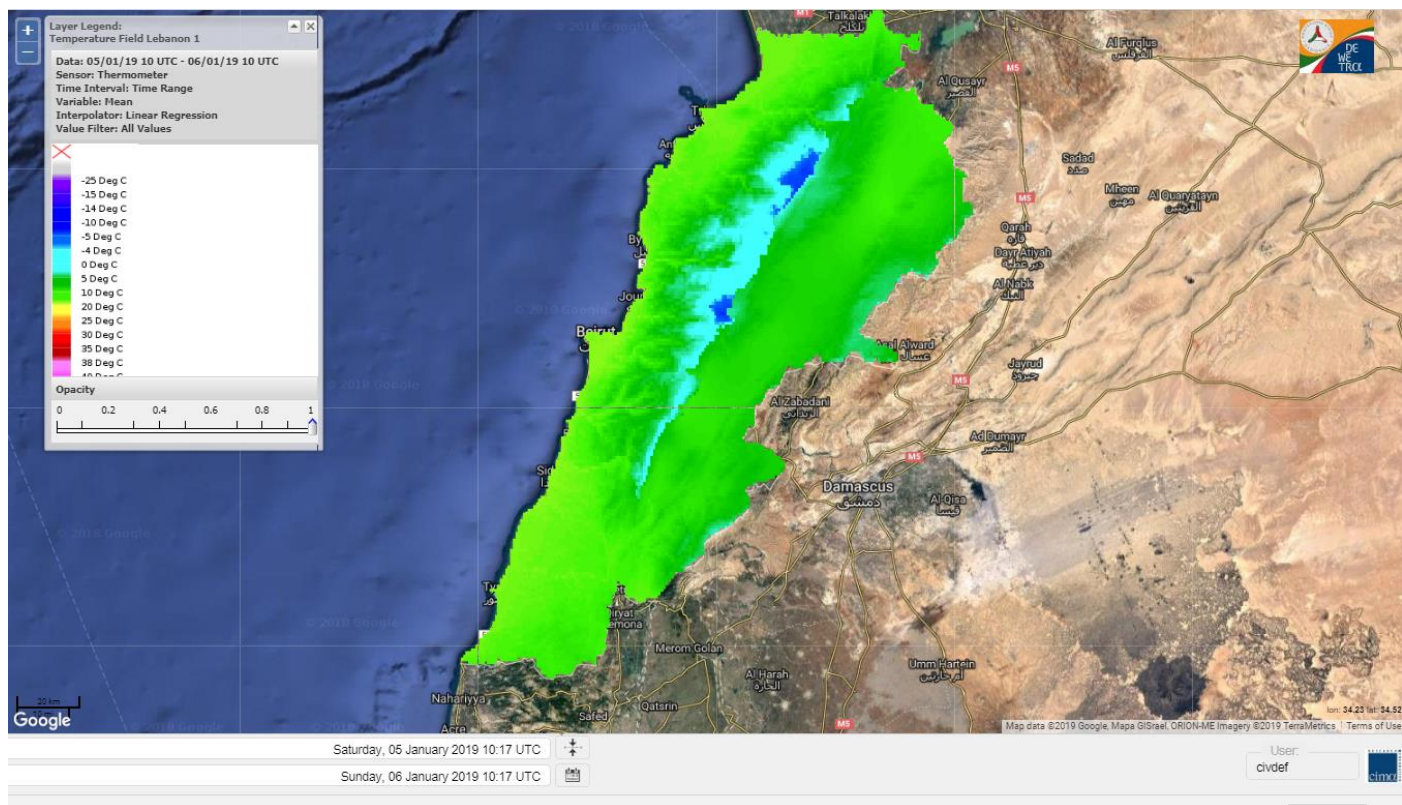

Lebanon temperature for 6 Jan 2019