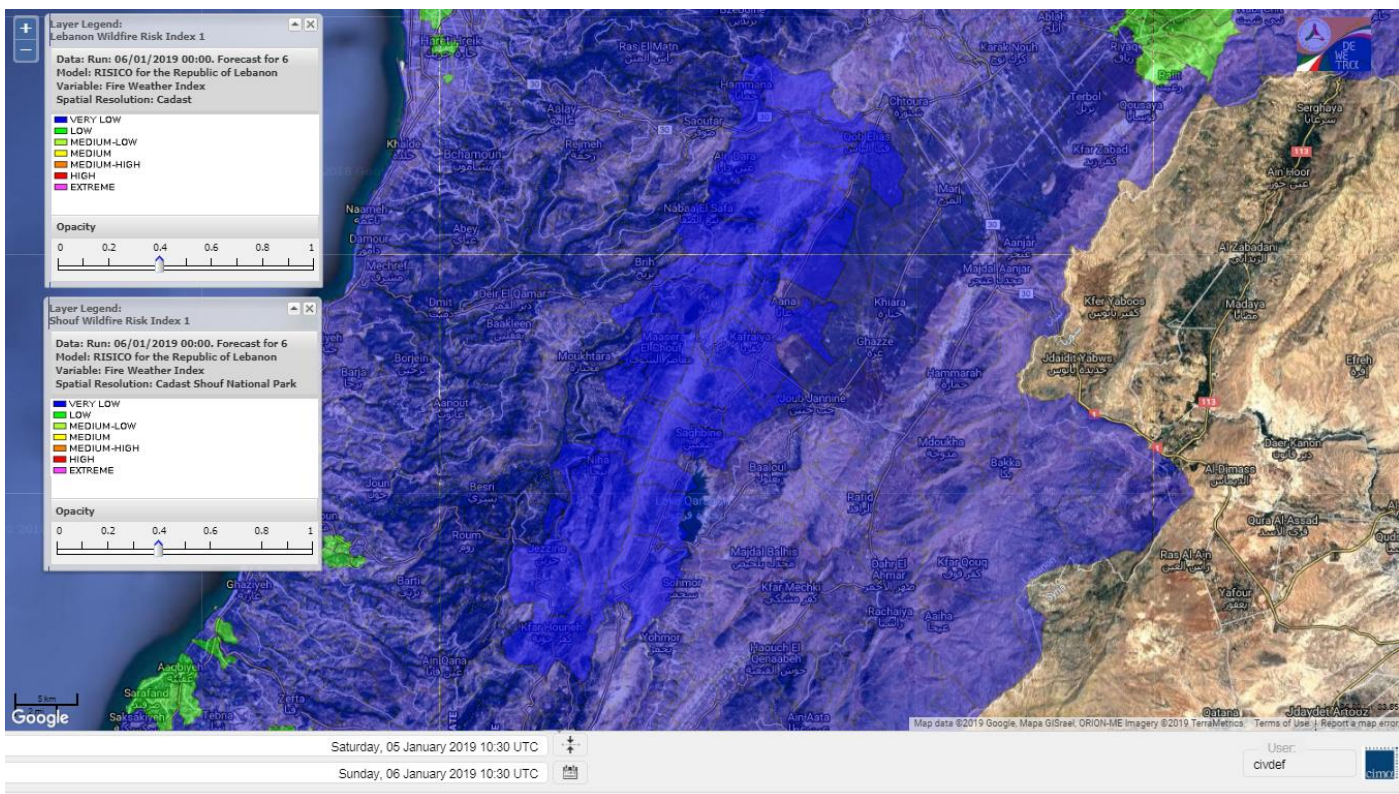

Shouf Biosphere Reserve Forecast for 6 Jan 2019