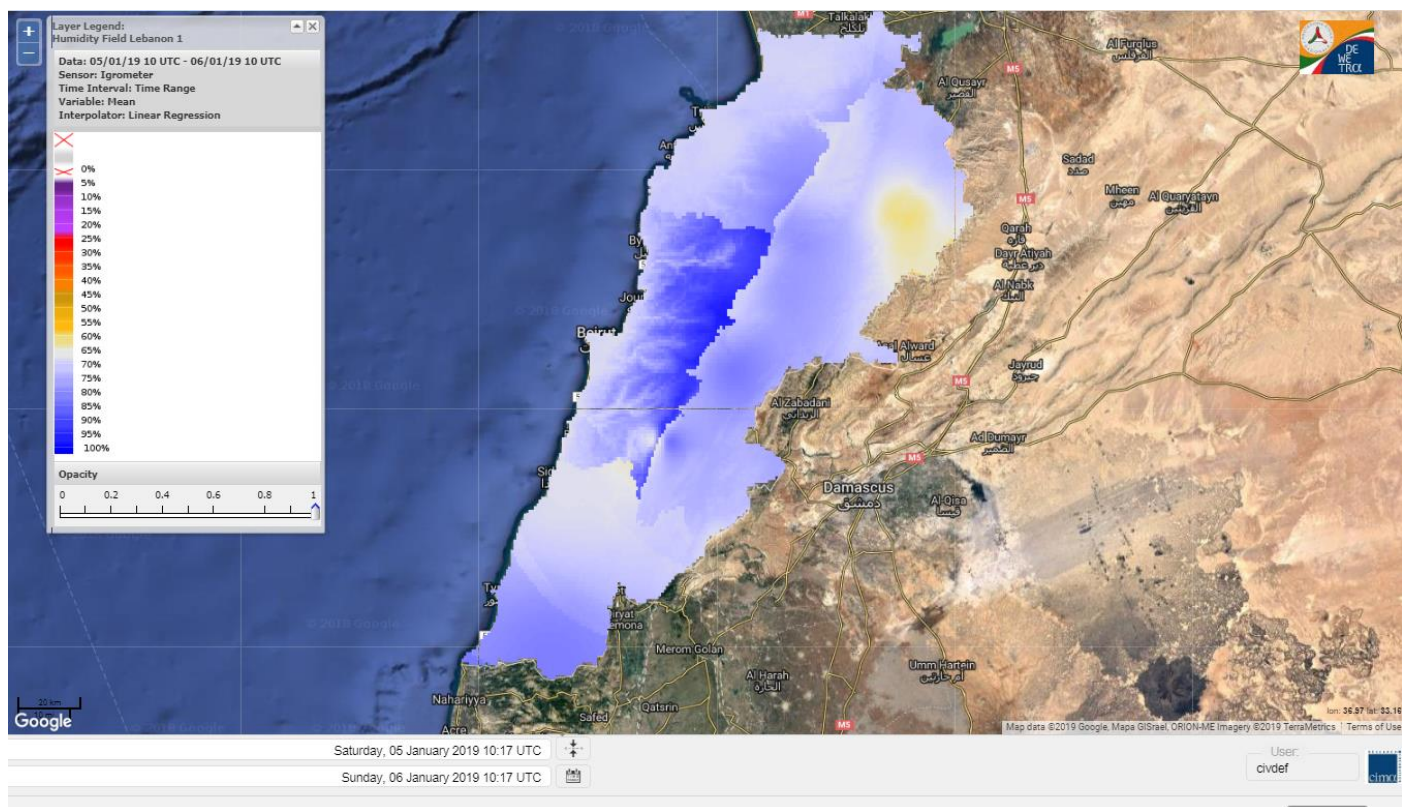

Lebanon humidity for 6 Jan 2019