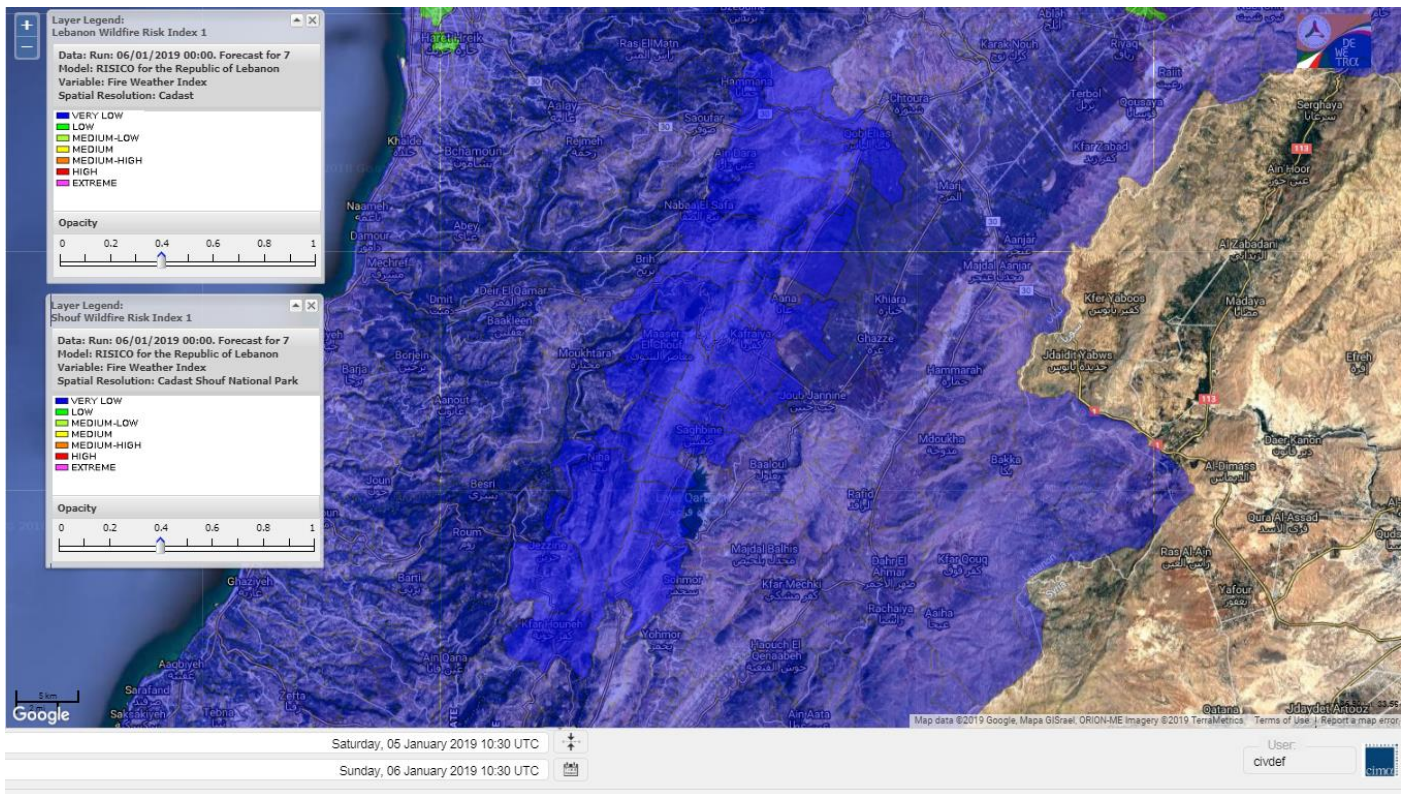

Shouf Biosphere Reserve Forecast for 7 Jan 2019