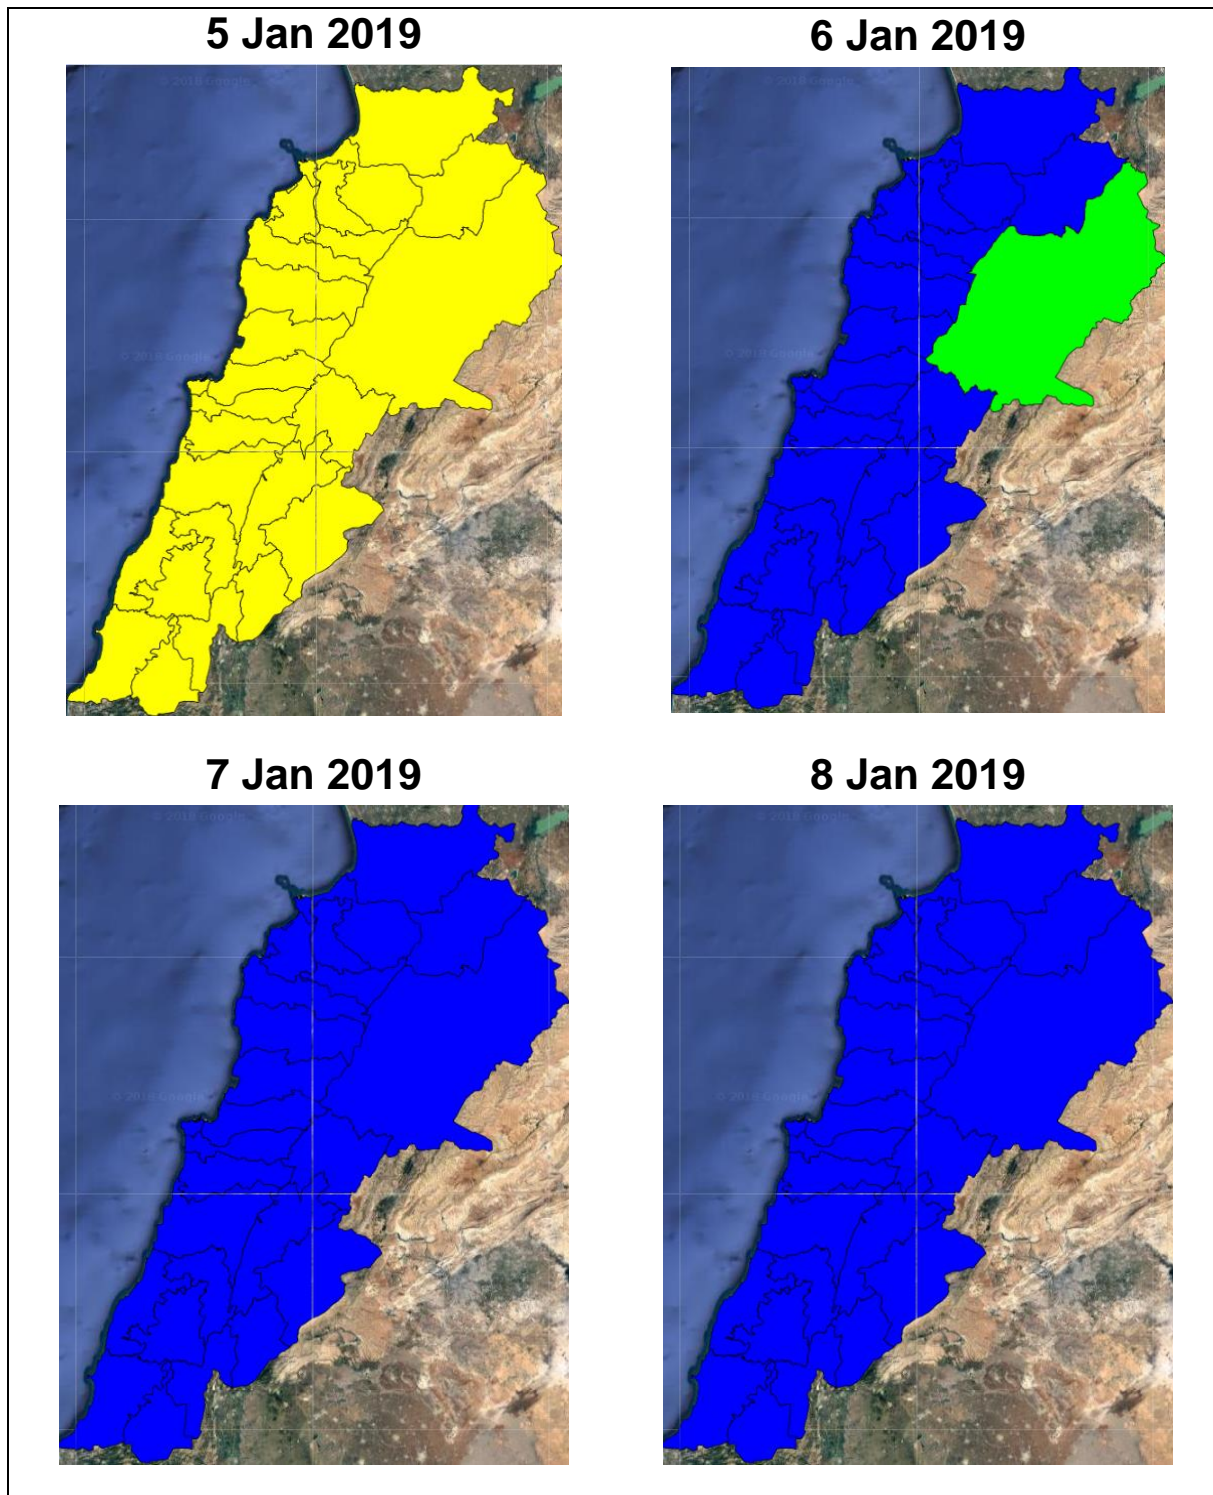

FIRE RISK INDEX

Layer Legend:
Lebanon Wildfire Risk Index 1

Data: Run: 06/01/2019 00:00. Forecast for 6
Model: RISICO for the Republic of Lebanon
Variable: Fire Weather Index
Spatial Resolution: Caza

- VERY LOW
- LOW
- MEDIUM-LOW
- MEDIUM
- MEDIUM-HIGH
- HIGH
- EXTREME