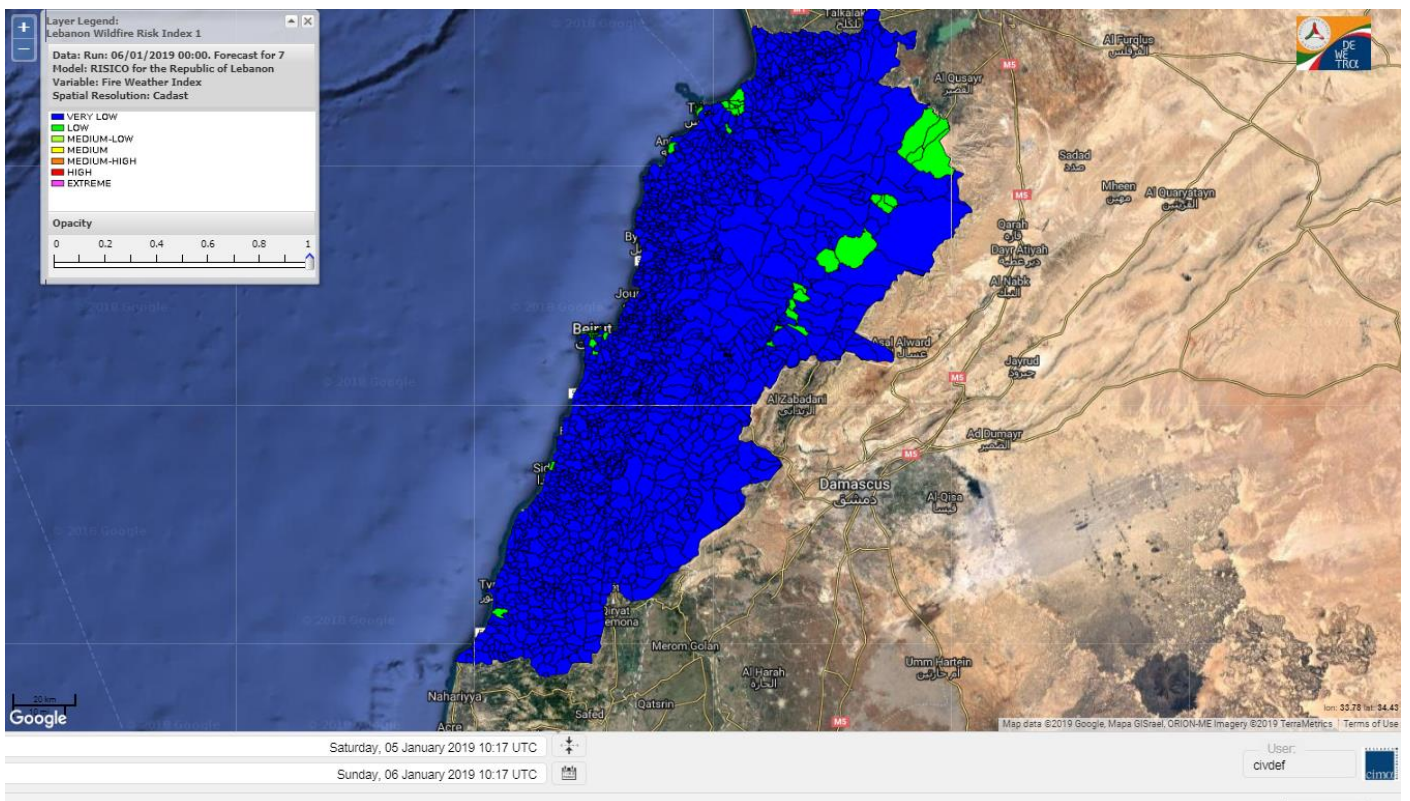

Lebanon for 7 Jan 2019