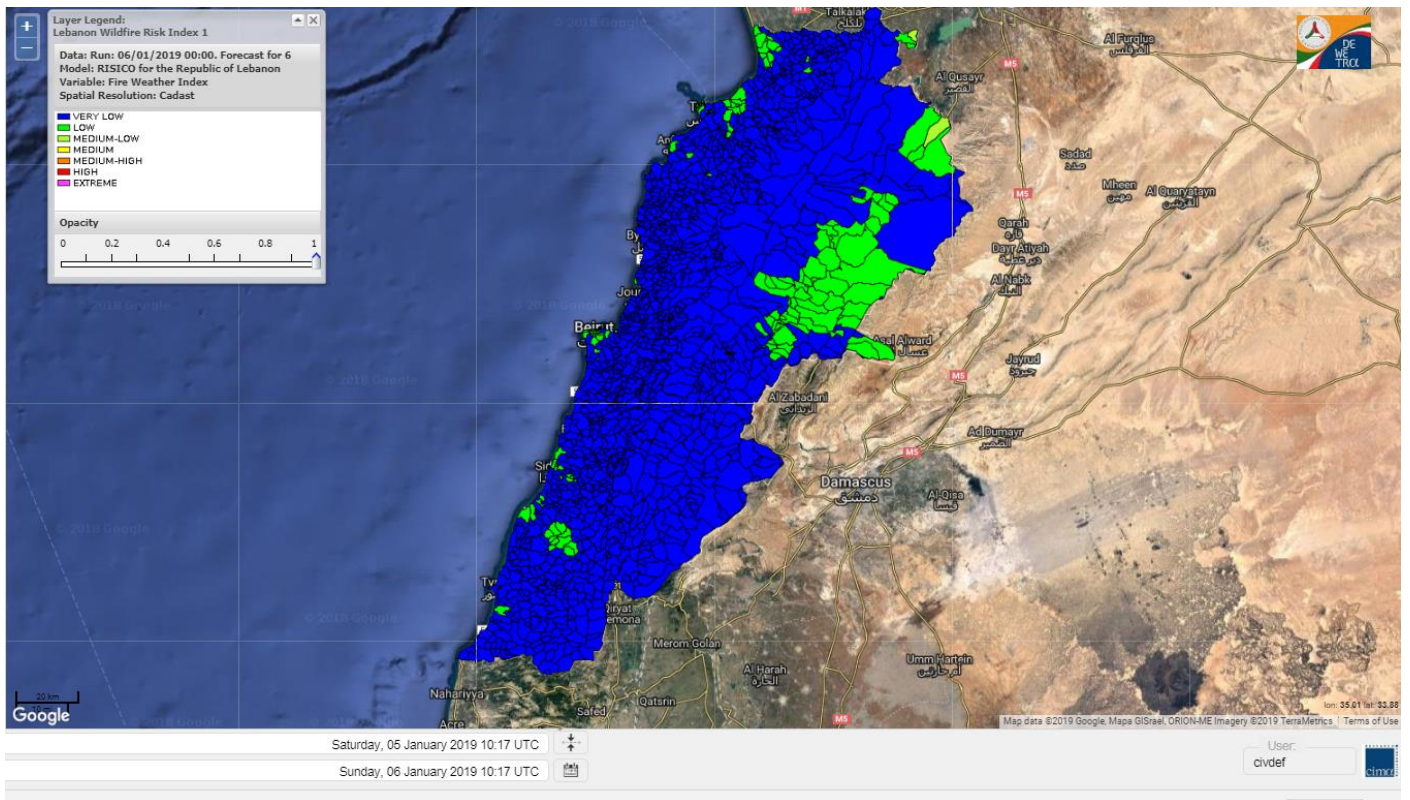

Lebanon for 6 Jan 2019