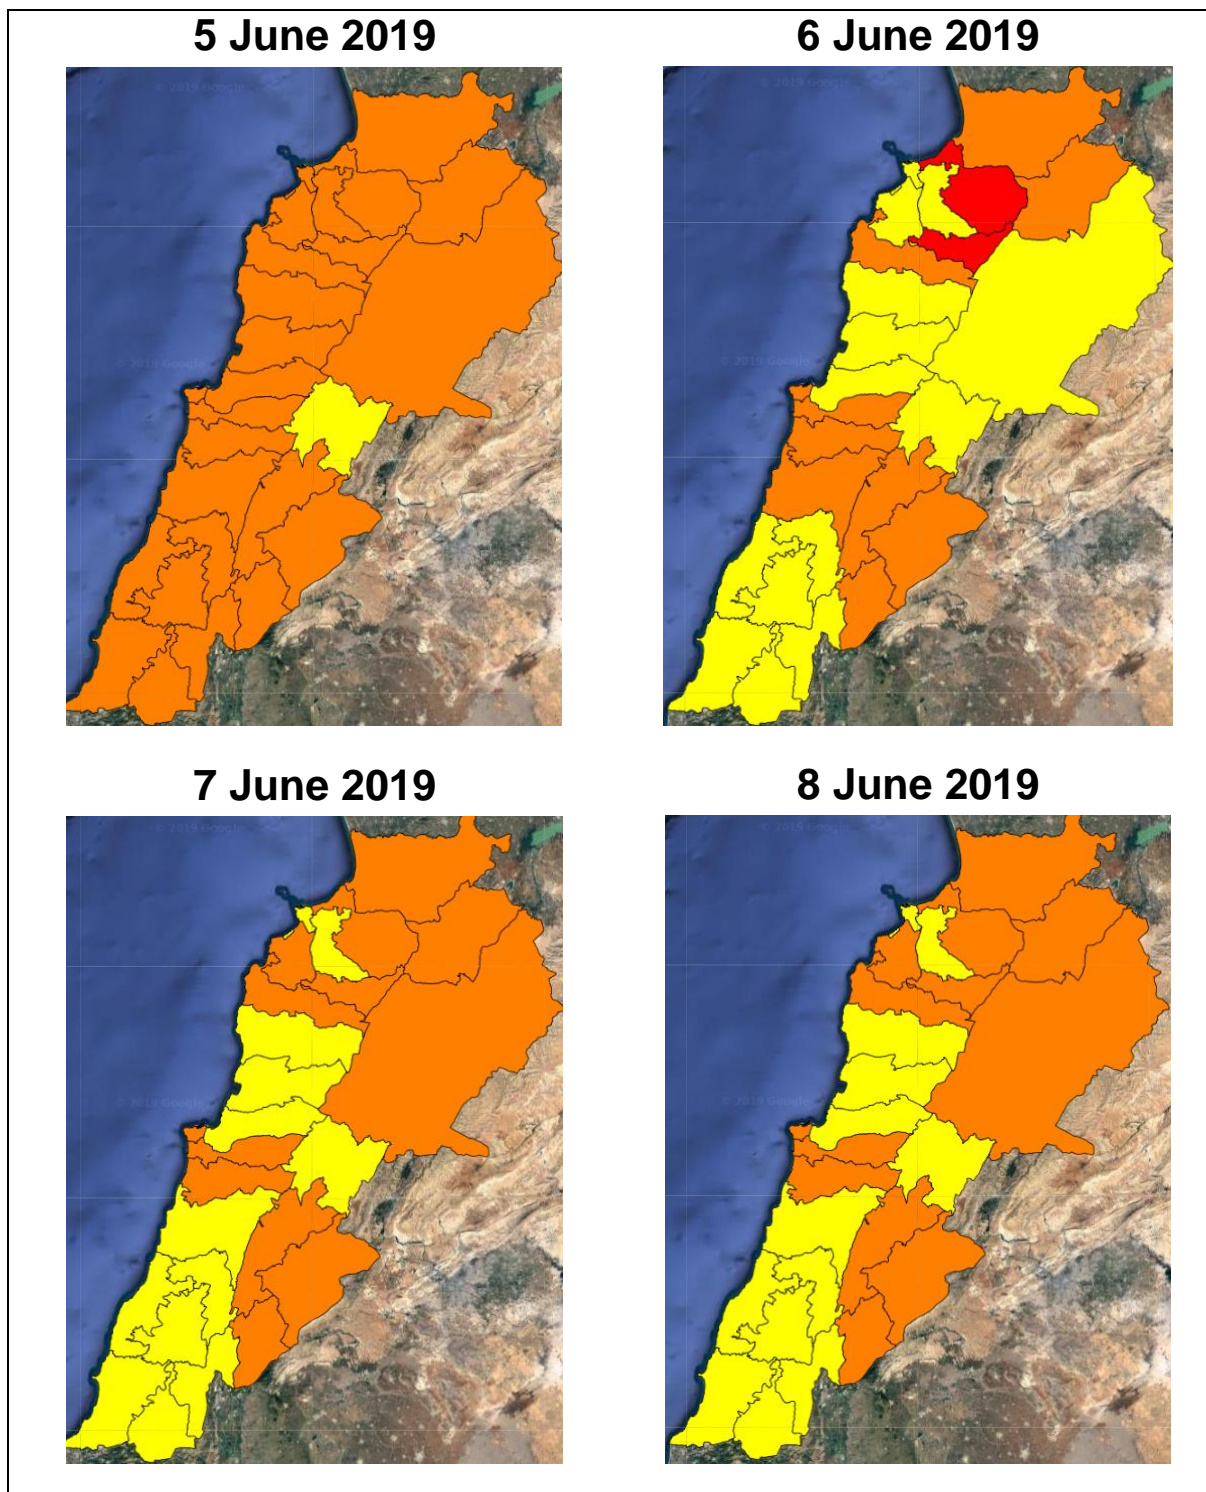

FIRE RISK INDEX

Layer Legend:
Lebanon Wildfire Risk Index 1

Data: Run: 06/06/2019 00:00. Forecast for 6
Model: RISICO for the Republic of Lebanon
Variable: Fire Weather Index
Spatial Resolution: Caza

- VERY LOW
- LOW
- MEDIUM-LOW
- MEDIUM
- MEDIUM-HIGH
- HIGH
- EXTREME