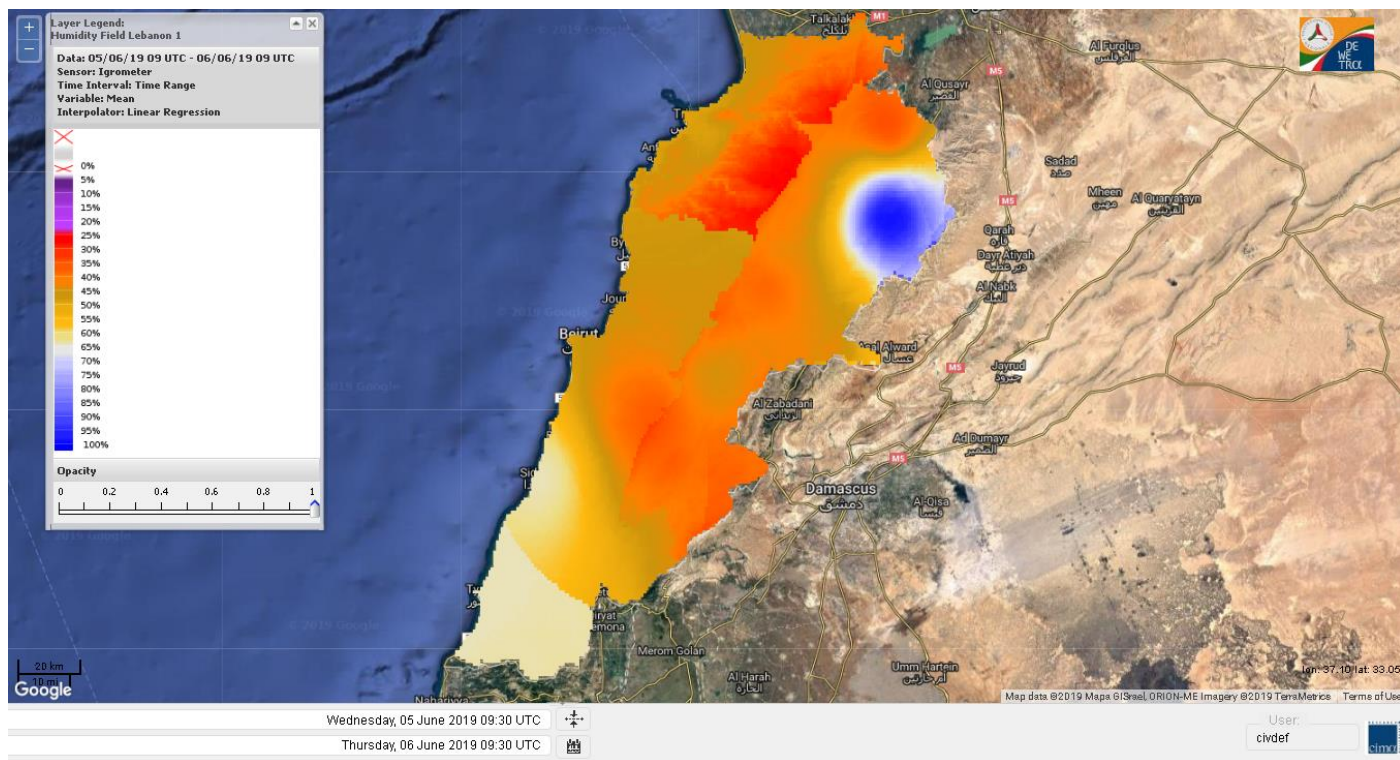

Lebanon humidity for 6 June 2019