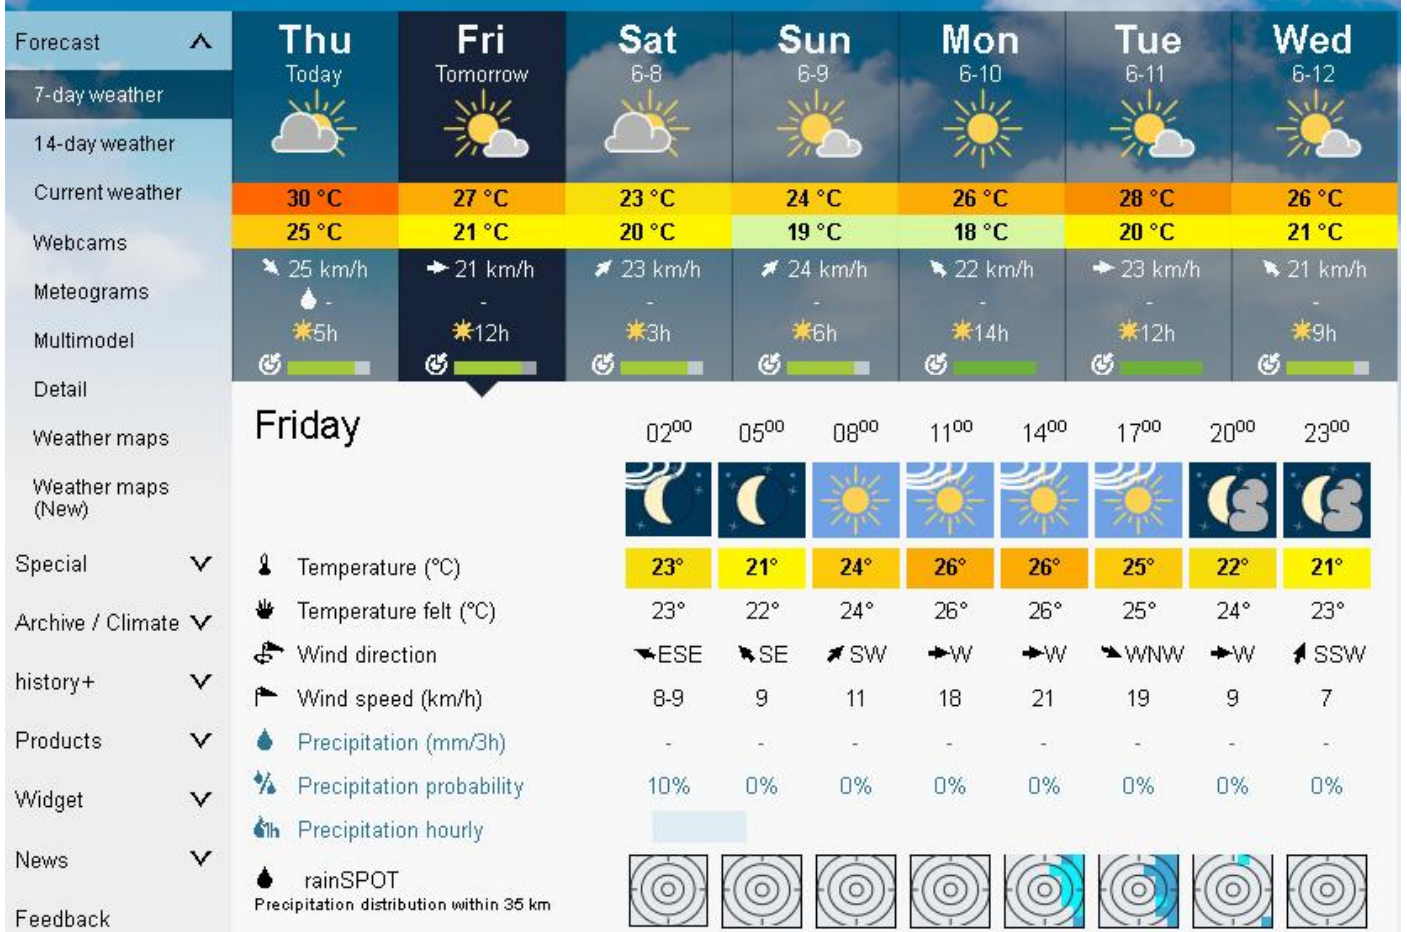

Weather Beirut

Beyrouth, Lebanon, 33.89°N 35.5°E 40m asl