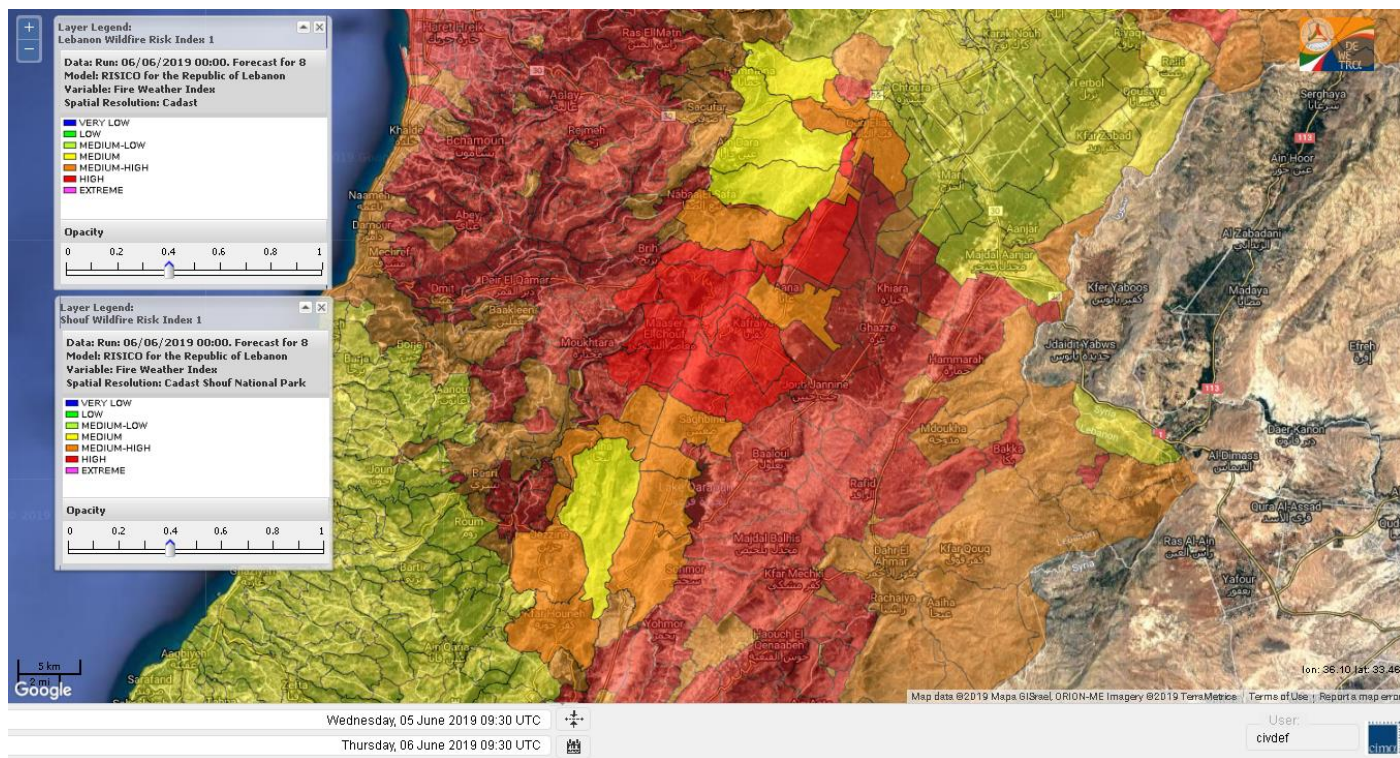

Shouf Biosphere Reserve Forecast for 8 June 2019