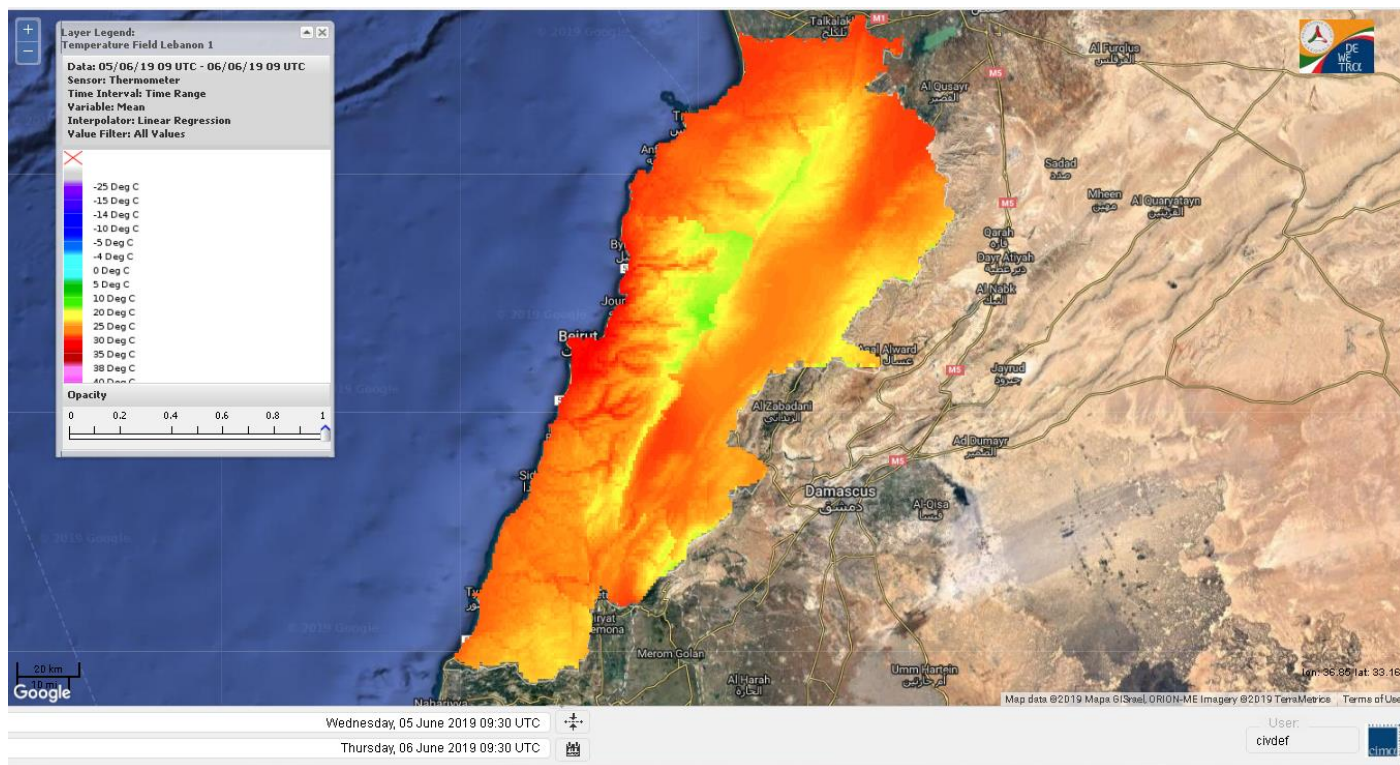

Lebanon temperature for 6 June 2019