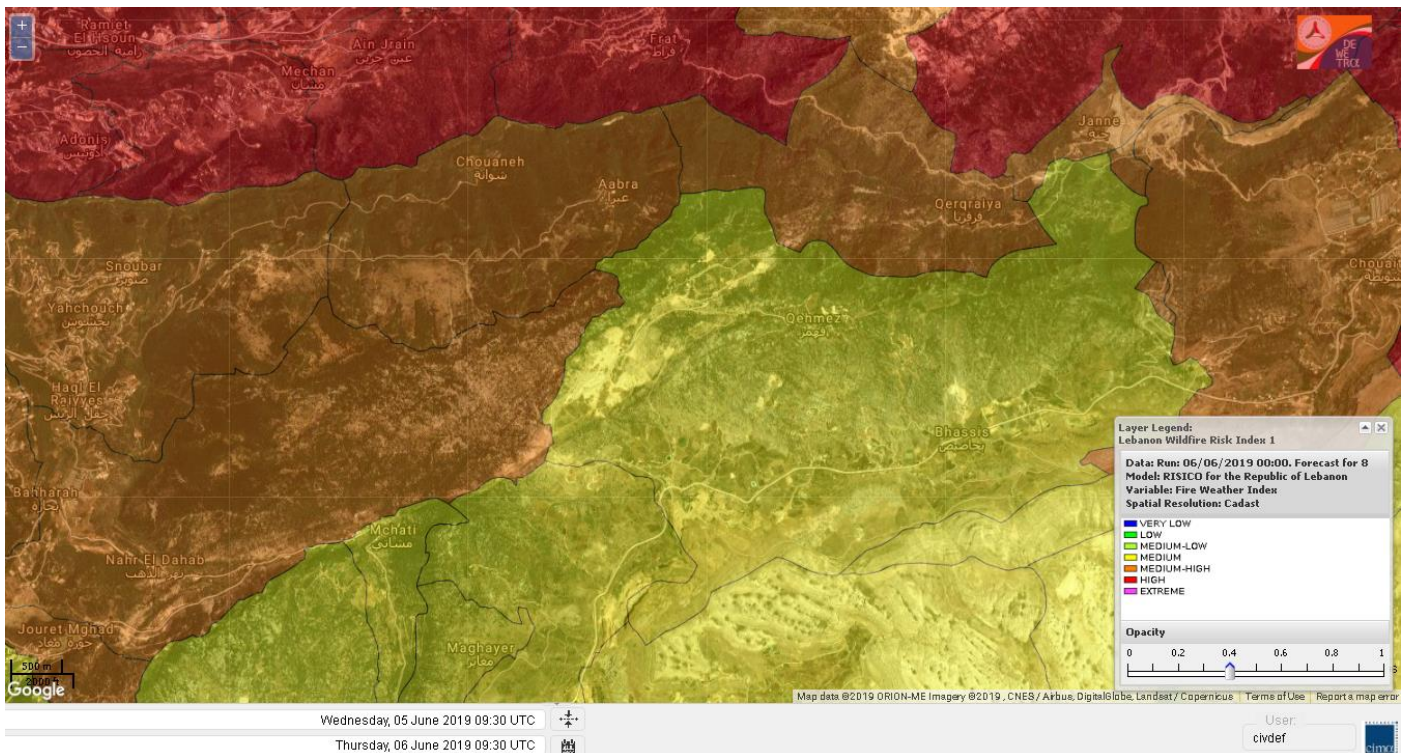

Jabal Moussa Reserve Forecast for 8 June 2019