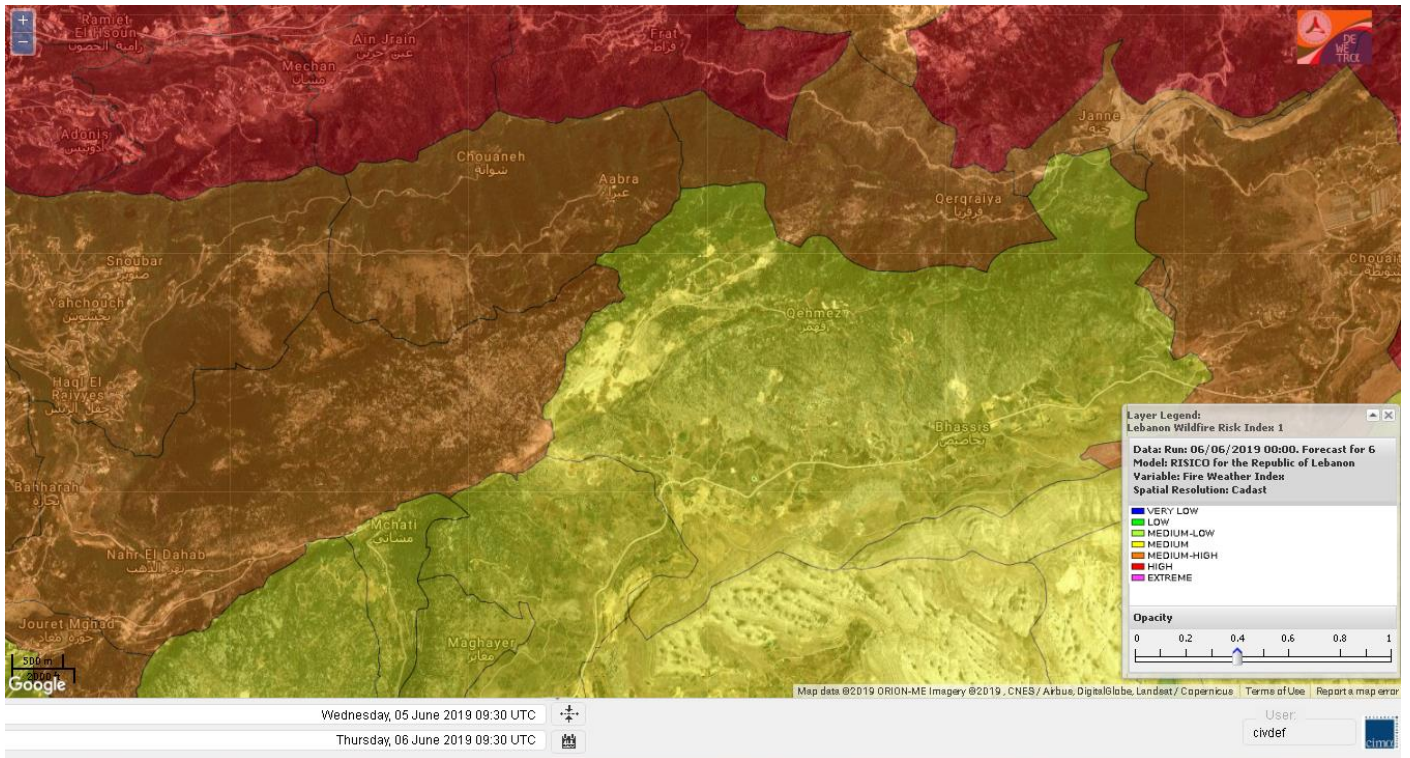

Jabal Moussa Reserve Forecast for 6 June 2019