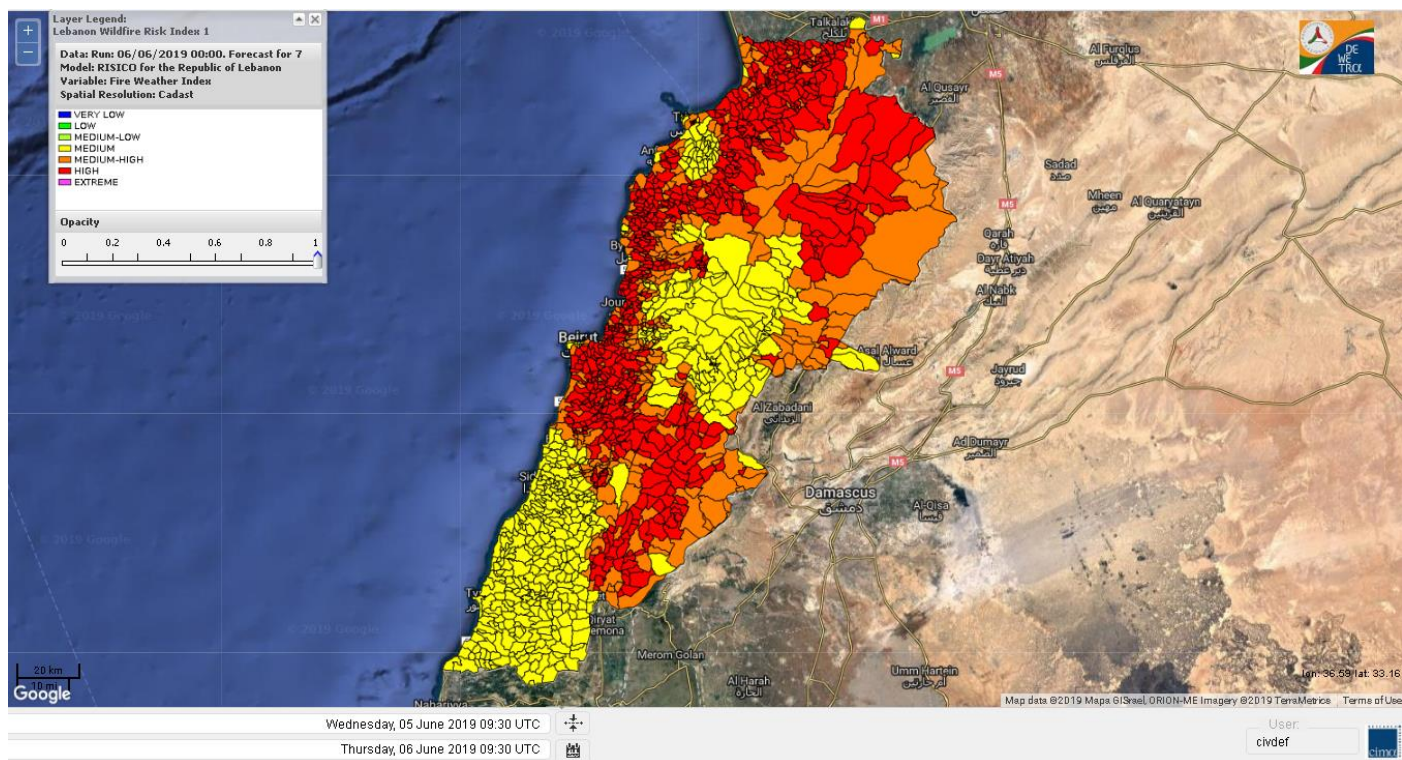

Lebanon for 7 June 2019