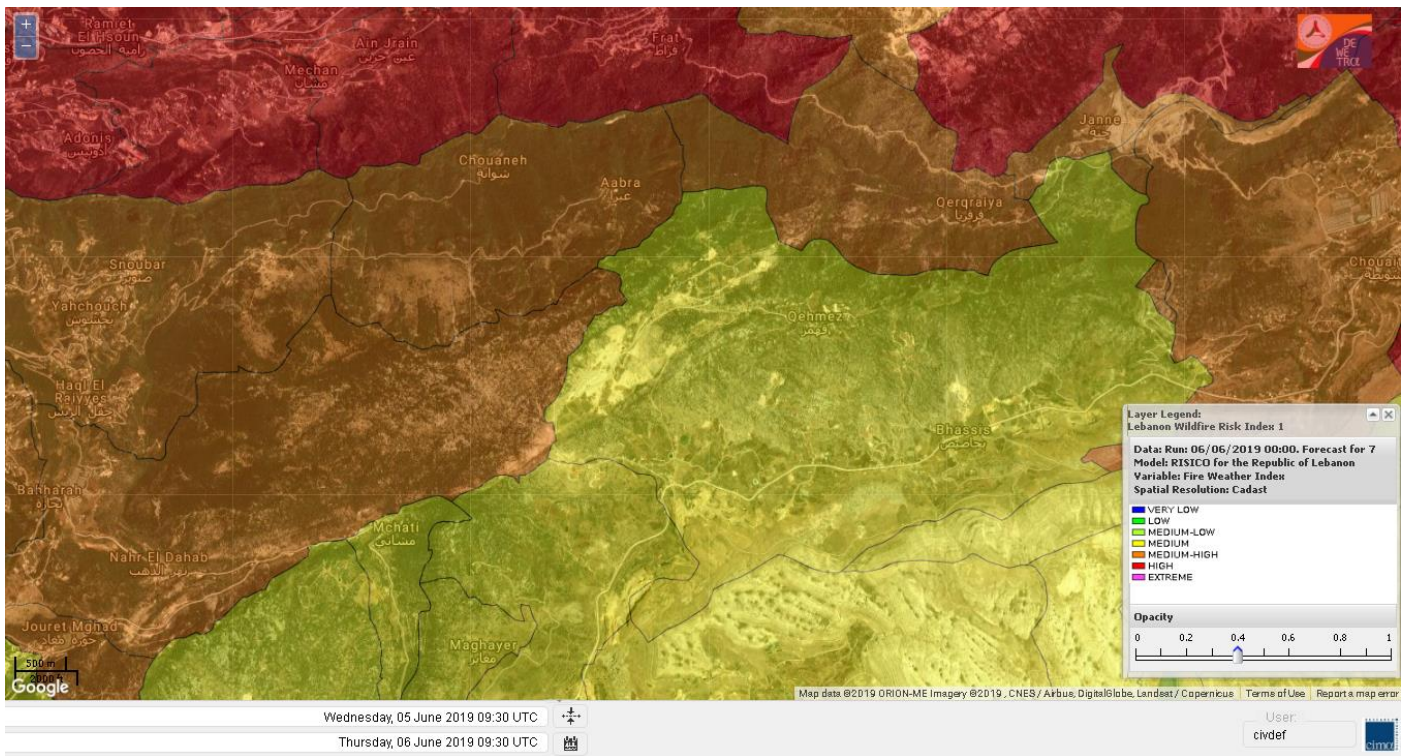

Jabal Moussa Reserve Forecast for 7 June 2019