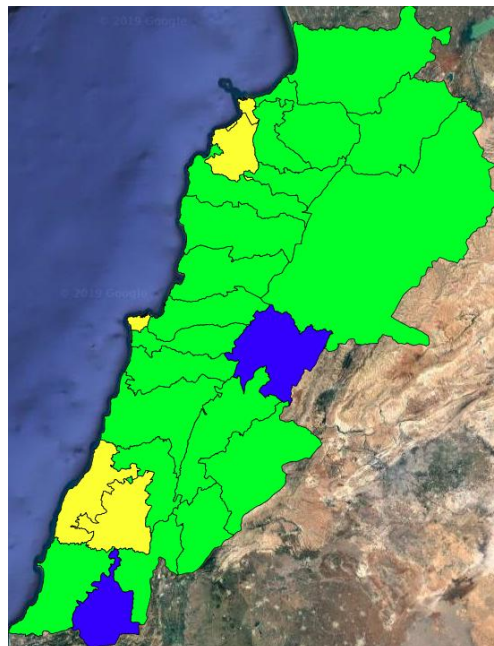

6 March 2019