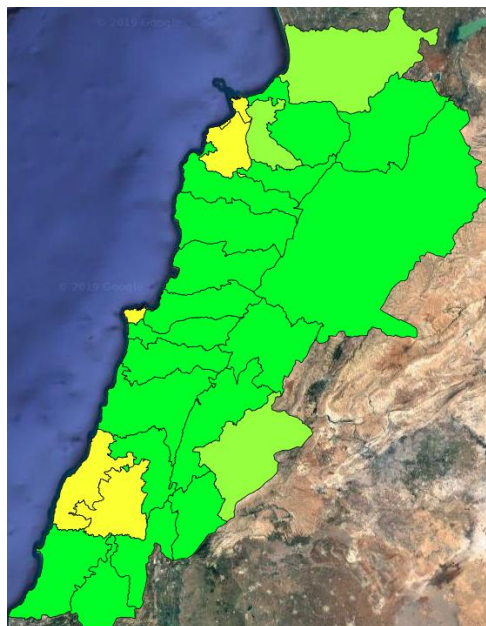

Beirut, 6 March 2019

FIRE RISK INDEX

5 March 2019

6 March 2019

7 March 2019

8 March 2019

Layer Legend:
Lebanon Wildfire Risk Index 1

Data: Run: 06/03/2019 00:00. Forecast for 6
Model: RISICO for the Republic of Lebanon
Variable: Fire Weather Index
Spatial Resolution: Caza