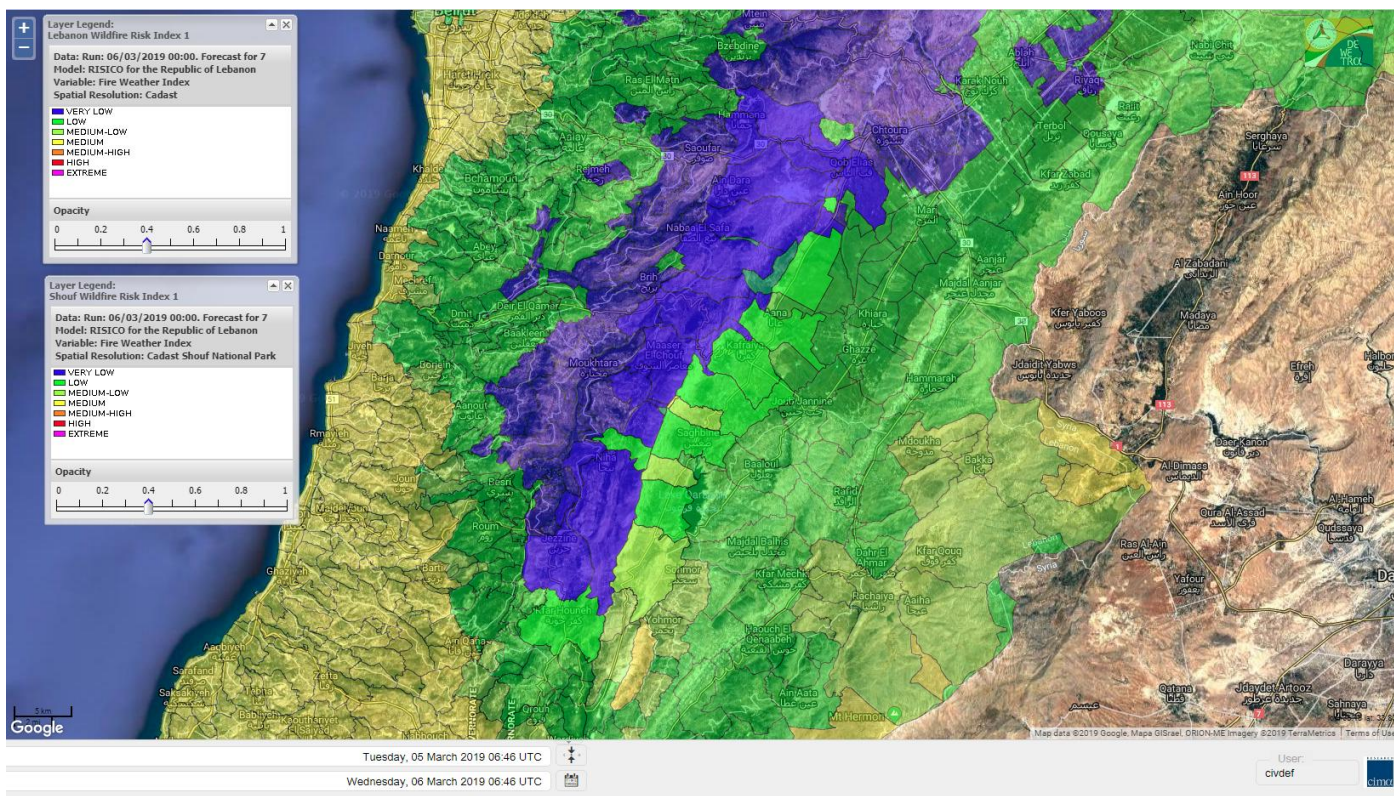

Shouf Biosphere Reserve Forecast for 7 March 2019