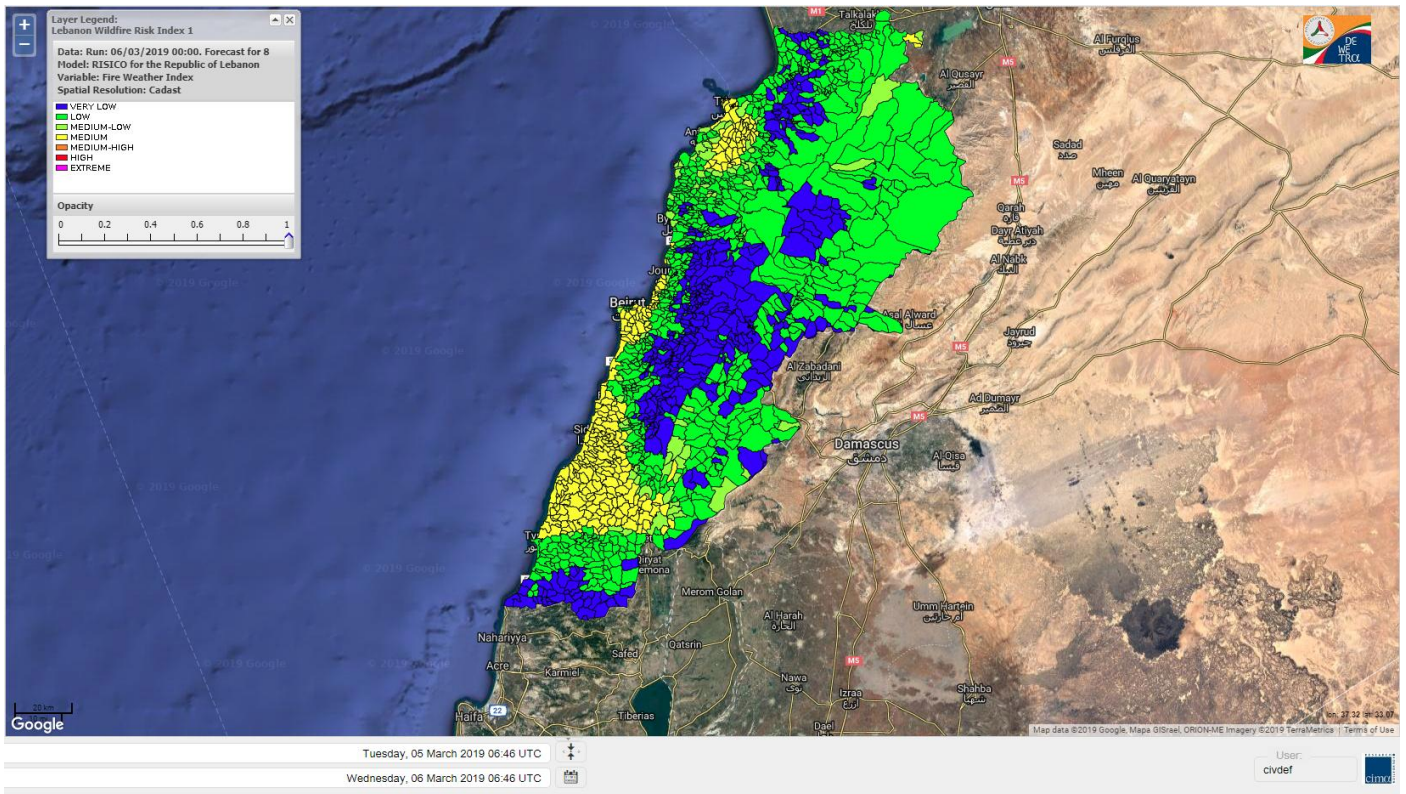

Lebanon for 8 March 2019