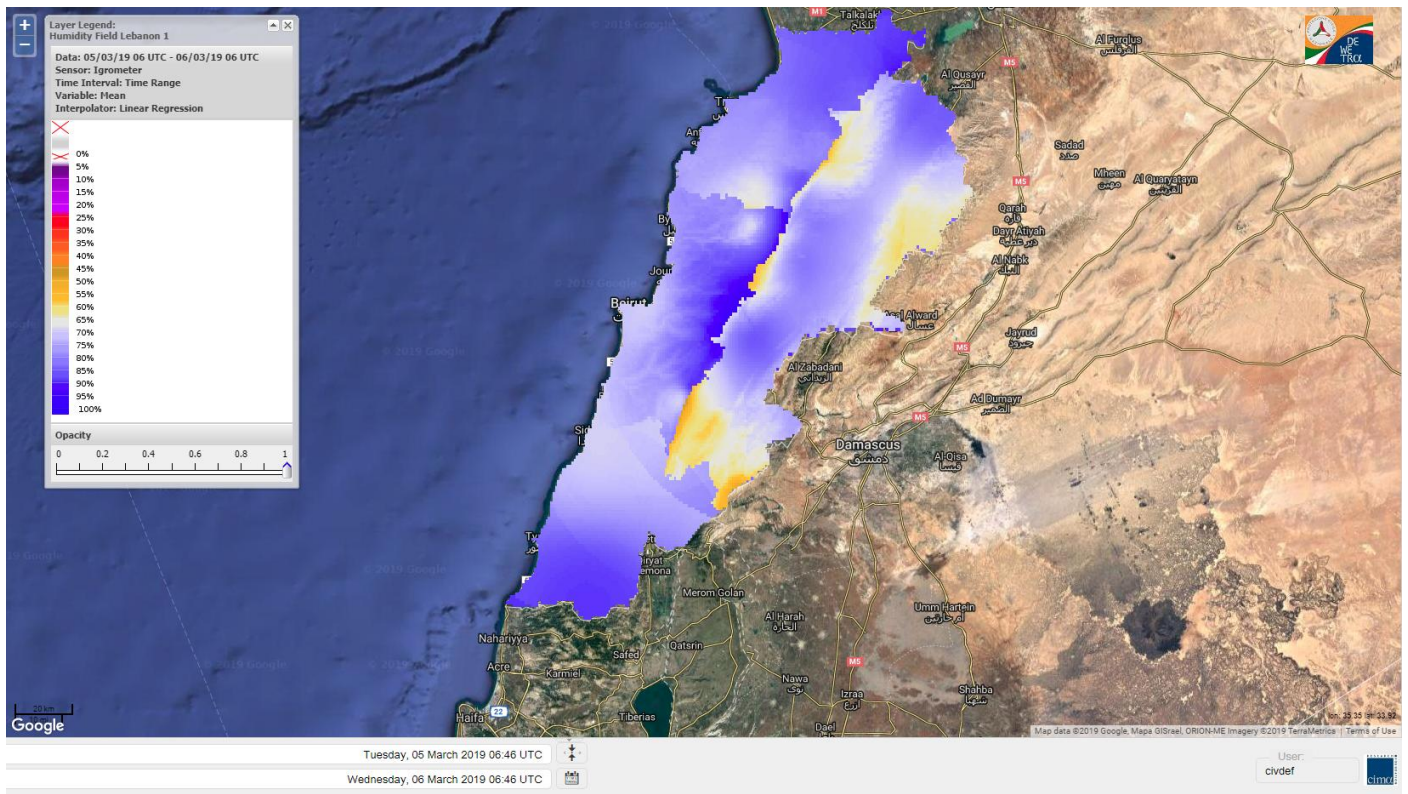

Lebanon humidity for Lebanon 6 March 2019