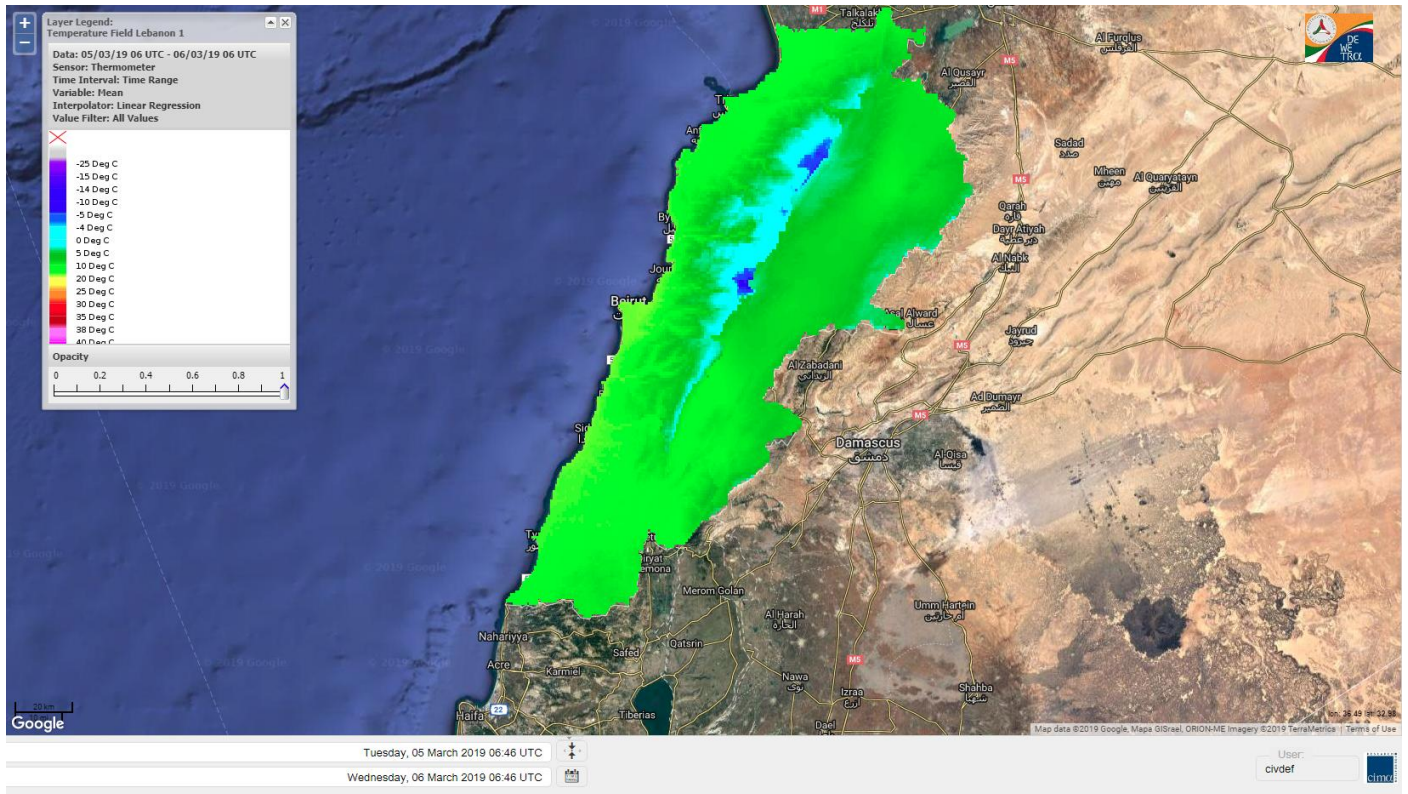

Lebanon temperature for Lebanon 6 March 2019