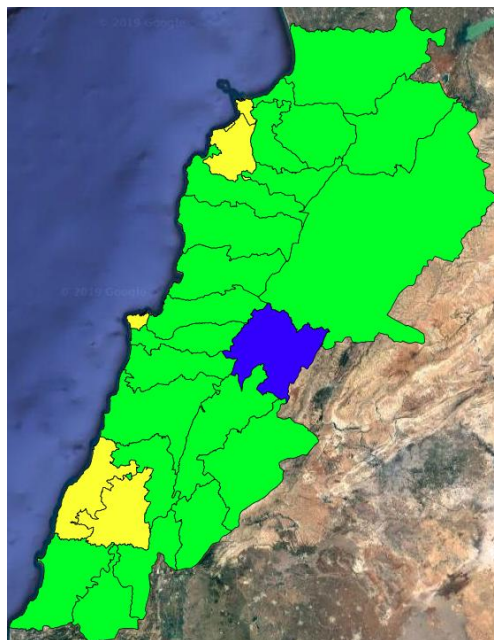

Beirut, 6 March 2019

FIRE RISK INDEX

5 March 2019

6 March 2019

7 March 2019

8 March 2019

Layer Legend:
Lebanon Wildfire Risk Index 1

Data: Run: 06/03/2019 00:00. Forecast for 6
Model: RISICO for the Republic of Lebanon
Variable: Fire Weather Index
Spatial Resolution: Caza