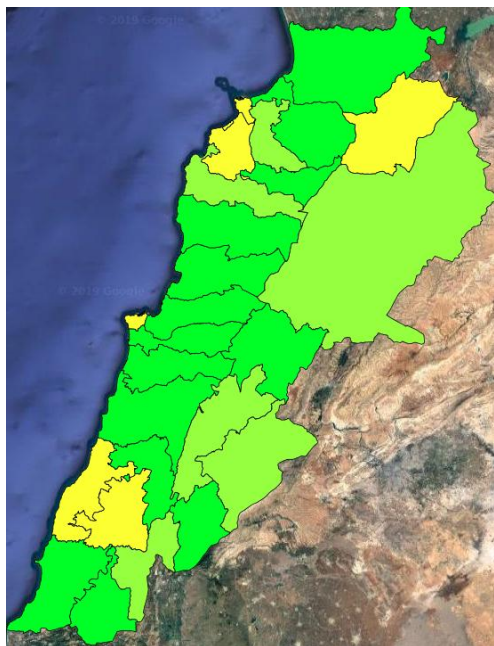

FIRE RISK INDEX

5 March 2019