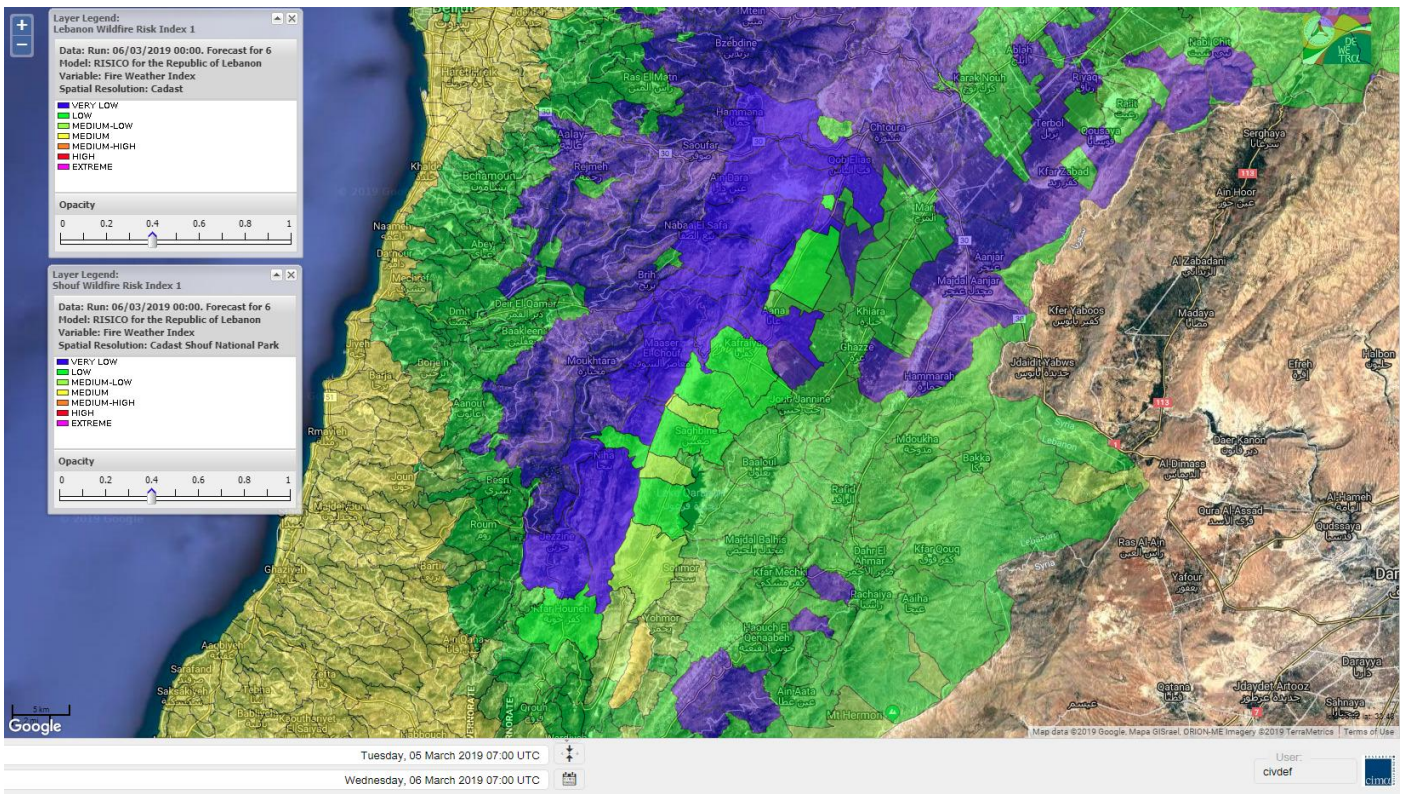

Shouf Biosphere Reserve Forecast for 6 March 2019