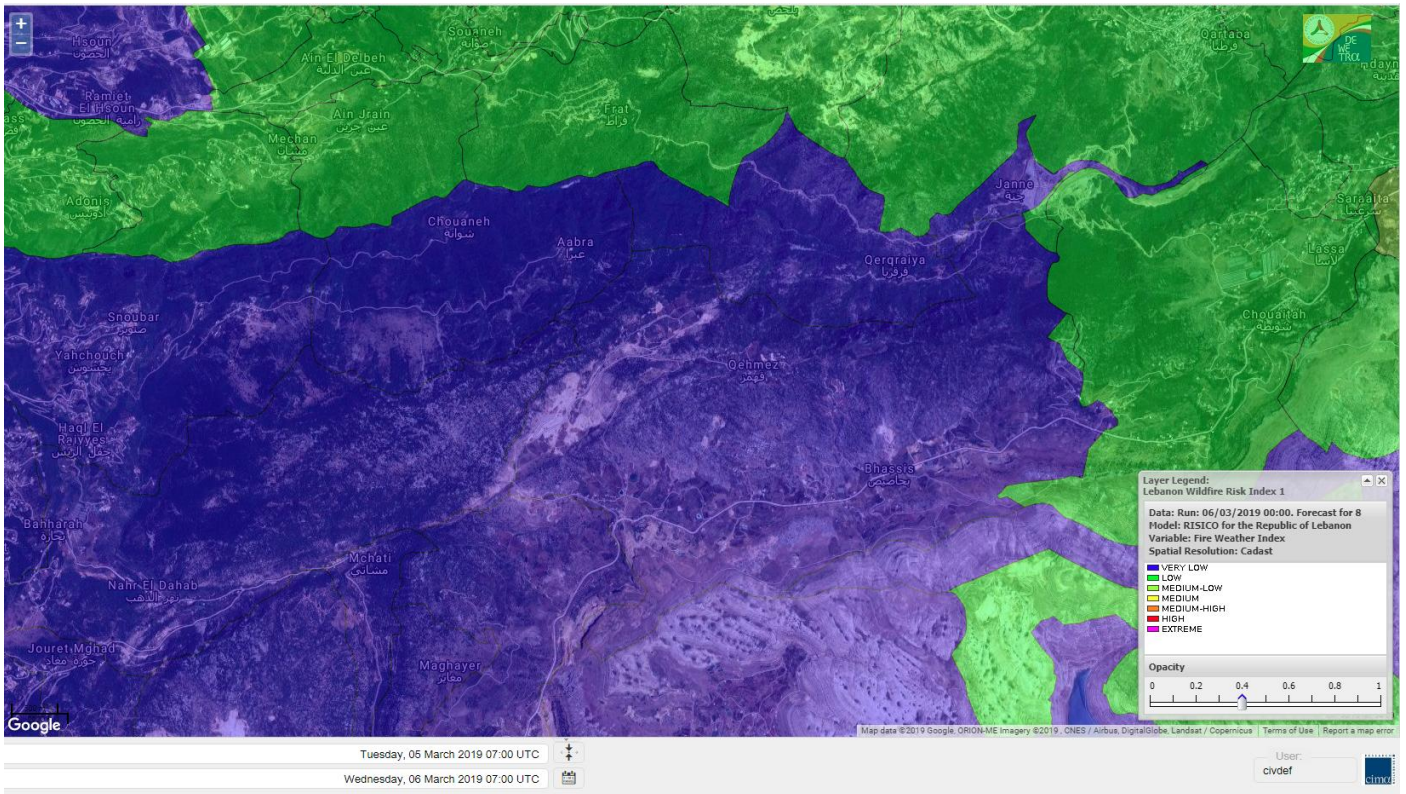

Jabal Moussa Reserve Forecast for 8 March 2019