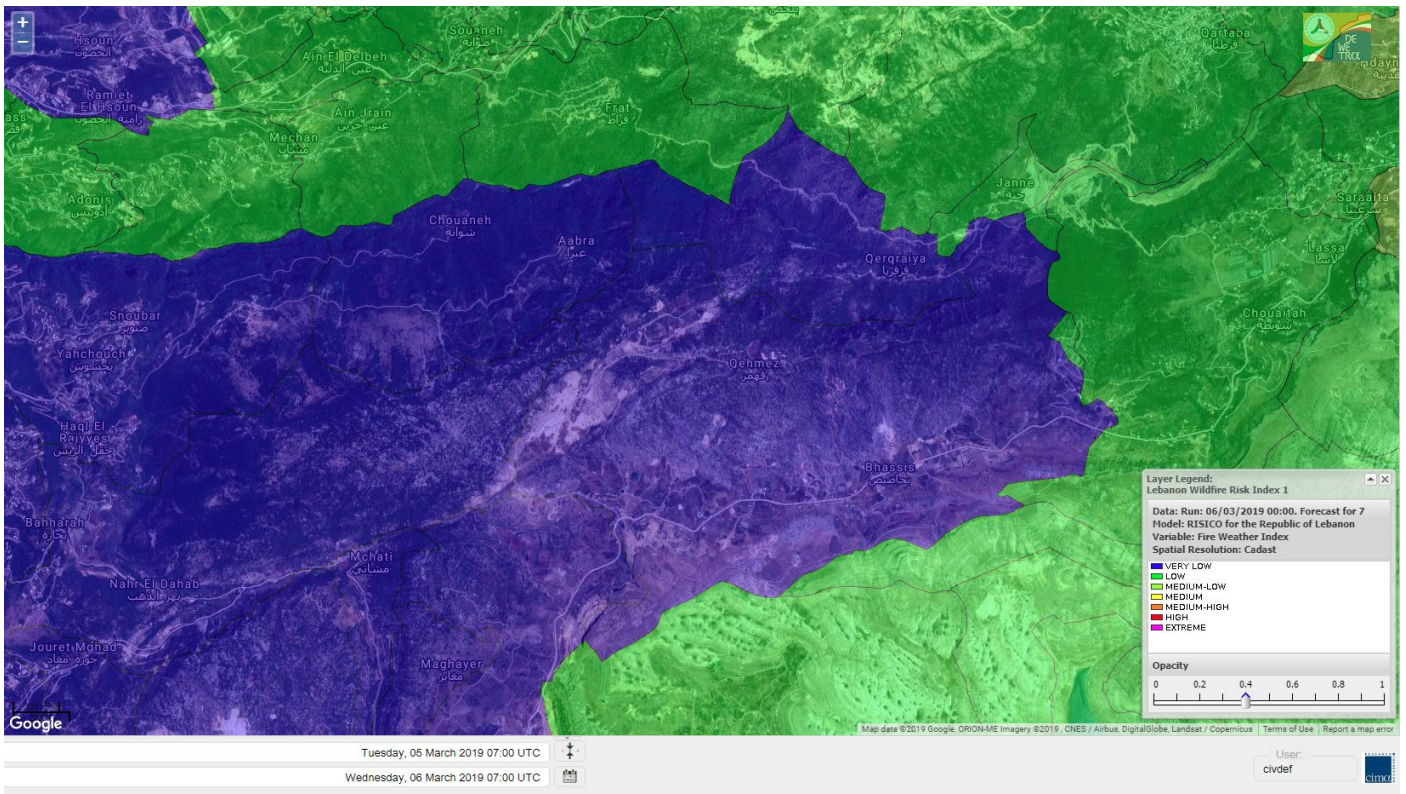

Jabal Moussa Reserve Forecast for 7 March 2019