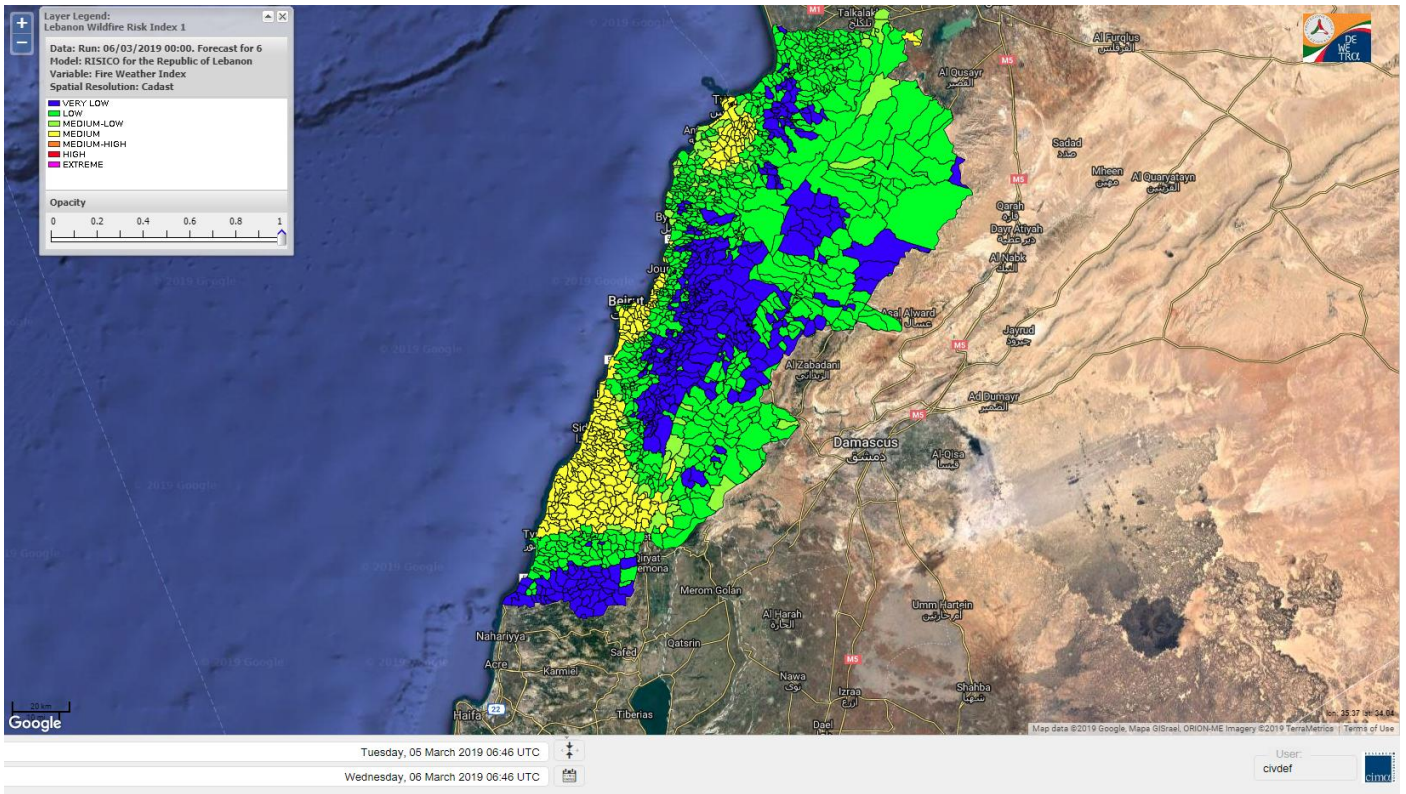

Lebanon for 6 March 2019