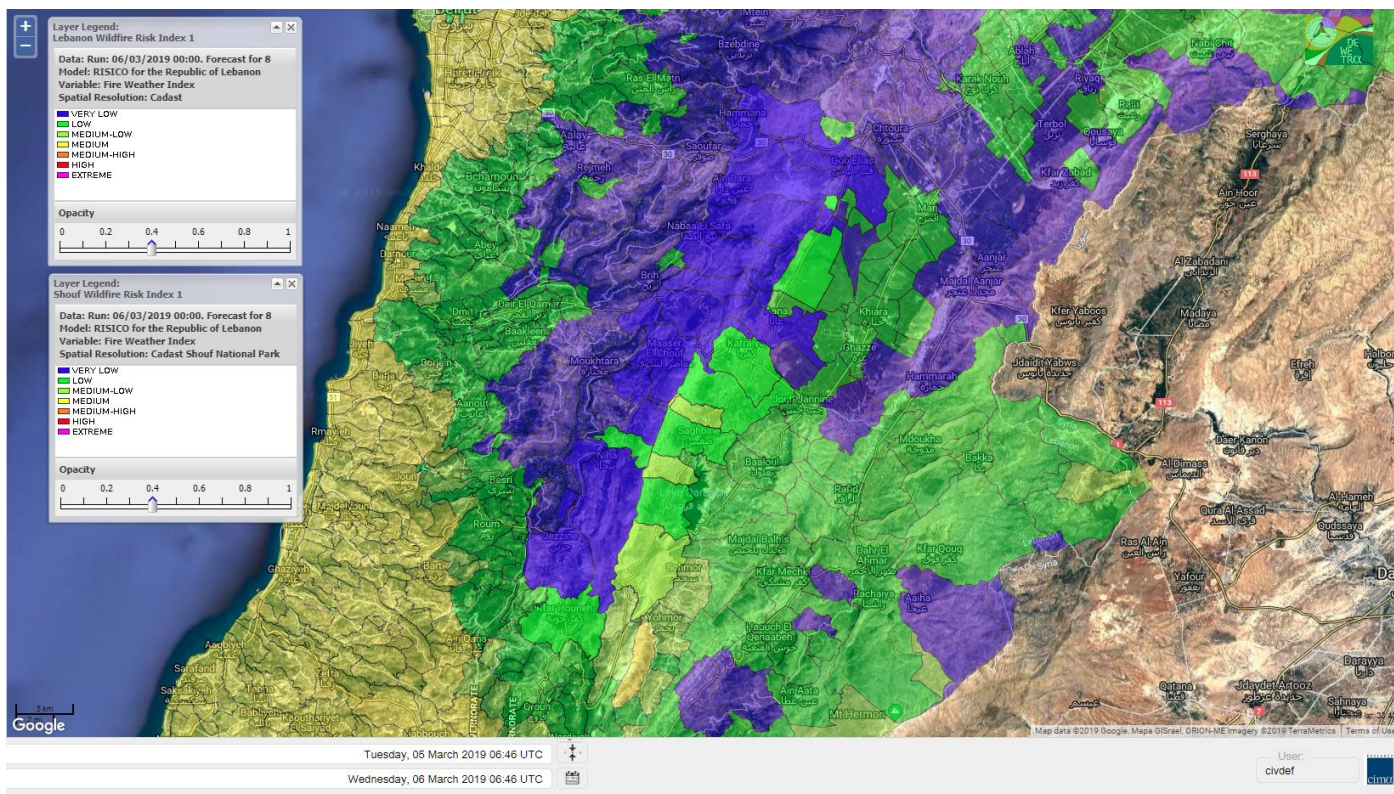

Lebanon for 8 March 2019

Shouf Biosphere Reserve Forecast for 6 March 2019

Shouf Biosphere Reserve Forecast for 7 March 2019

Shouf Biosphere Reserve Forecast for 8 March 2019

Jabal Moussa Reserve Forecast for 6 March 2019