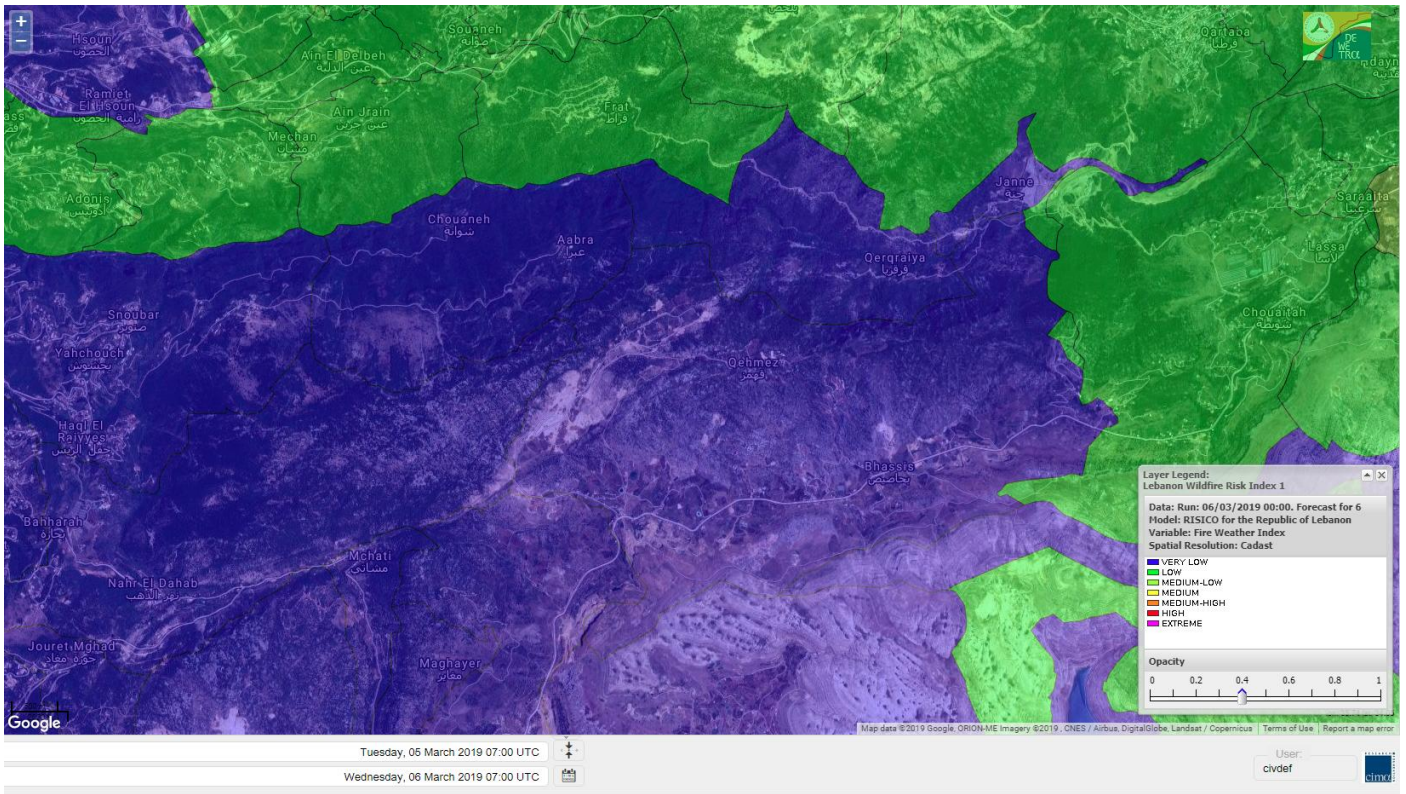

Lebanon for 8 March 2019

Shouf Biosphere Reserve Forecast for 6 March 2019

Shouf Biosphere Reserve Forecast for 7 March 2019

Shouf Biosphere Reserve Forecast for 8 March 2019

Jabal Moussa Reserve Forecast for 6 March 2019