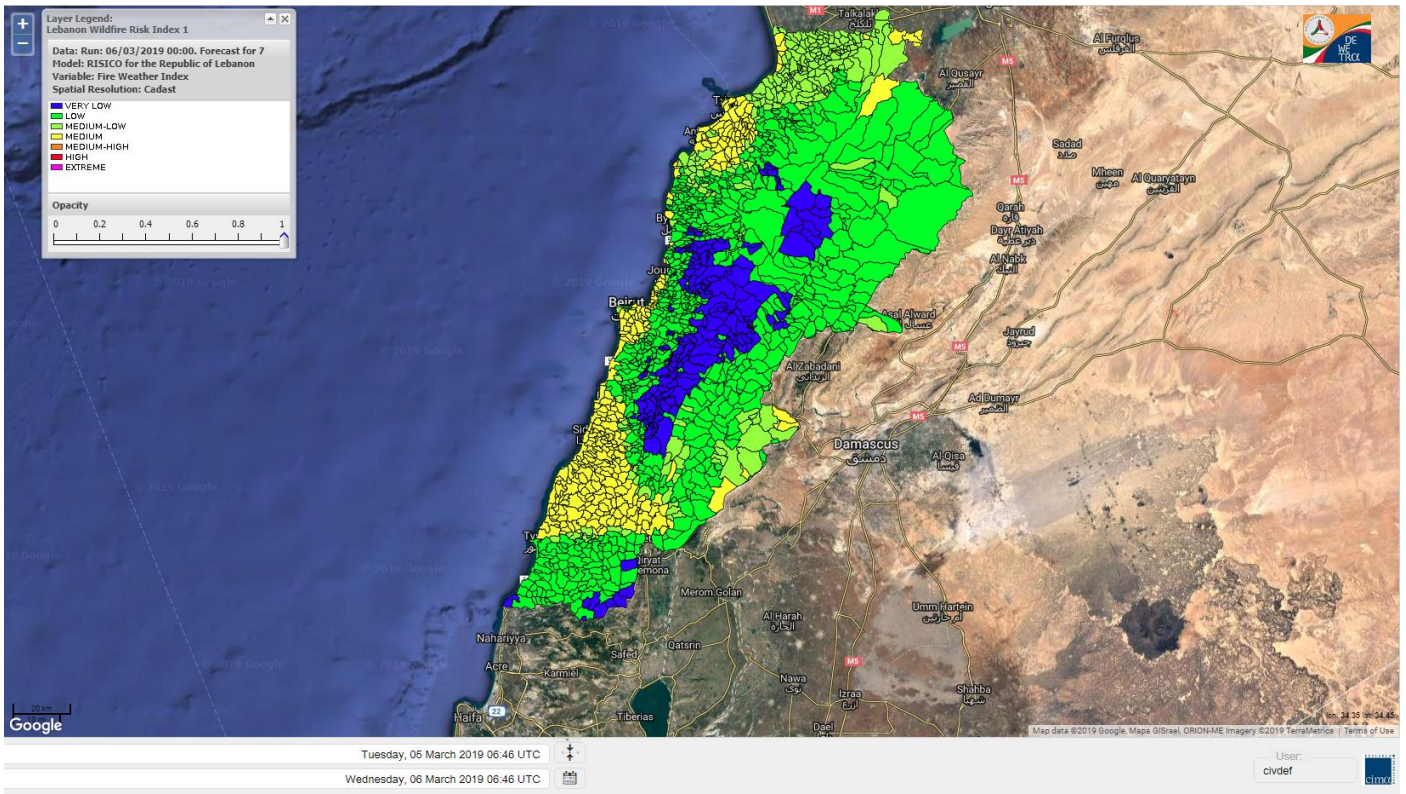

Lebanon for 7 March 2019