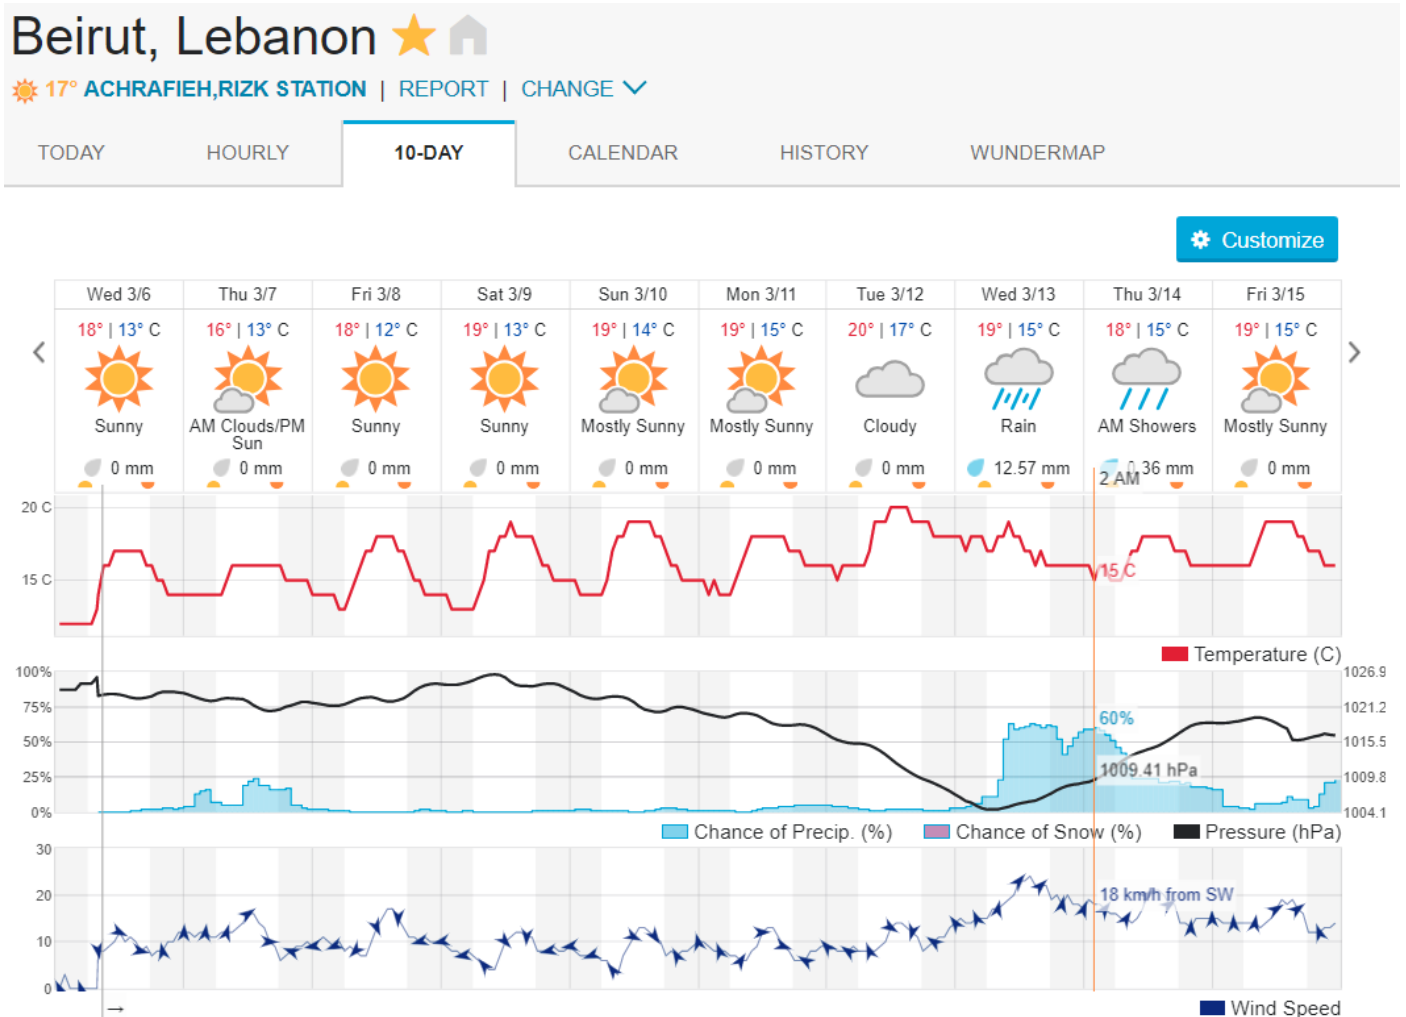

Jabal Moussa Reserve Forecast for 8 March 2019