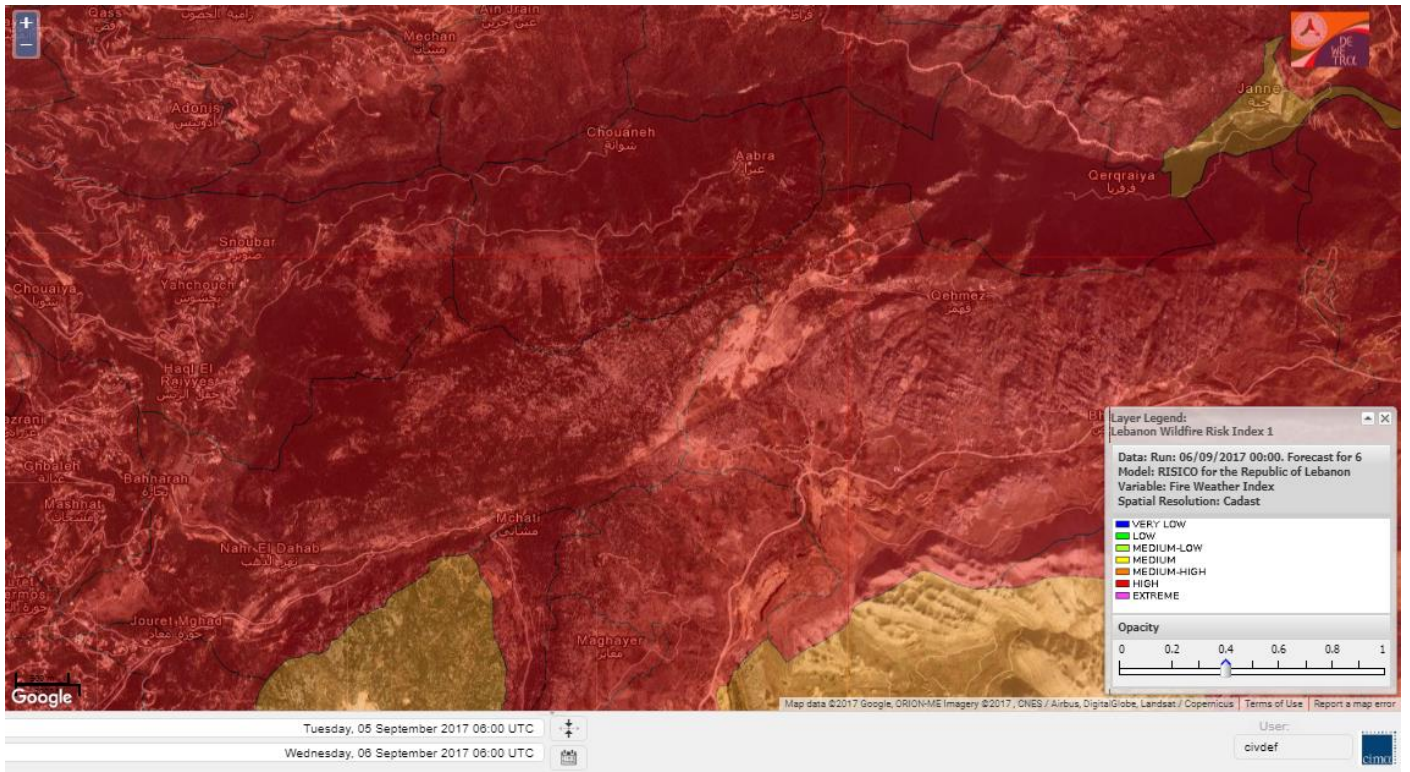

Jabal Moussa Reserve Forecast for 8 Sep 2017