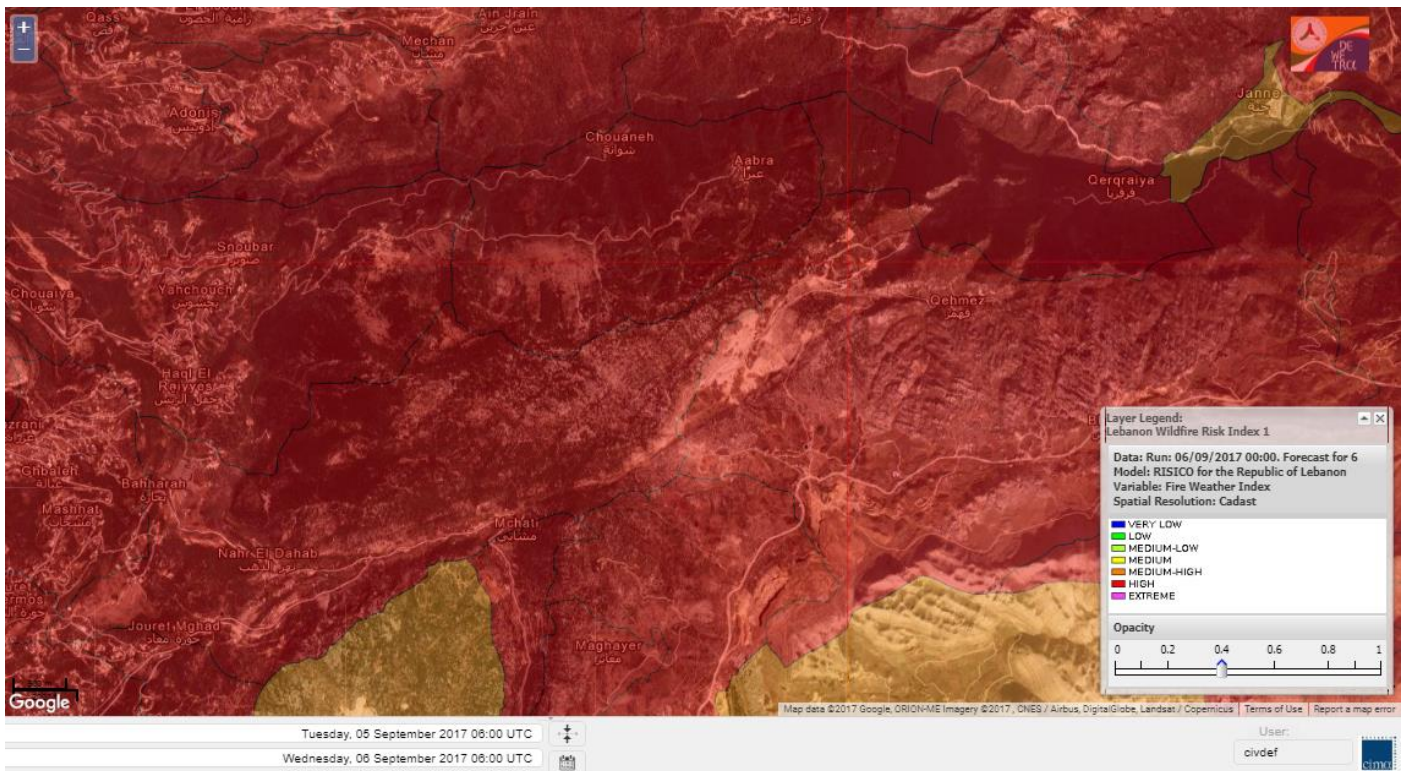

Jabal Moussa Reserve Forecast for 6 Sep 2017