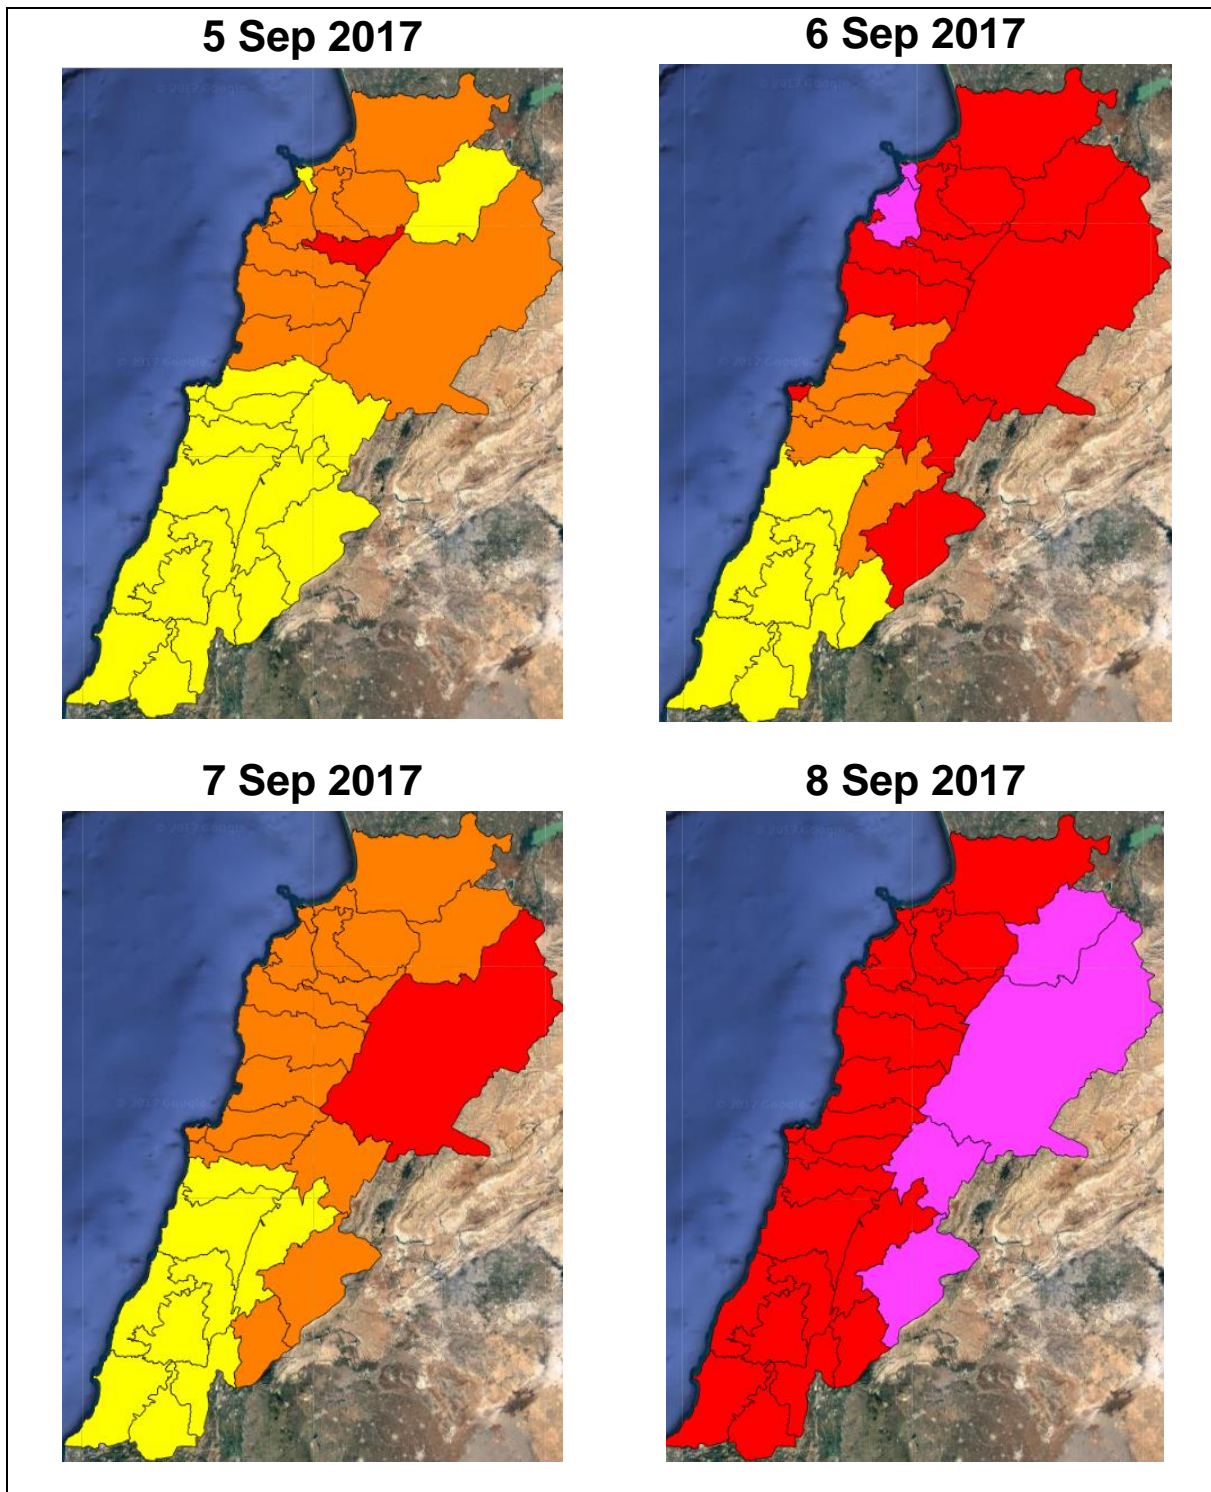

FIRE RISK INDEX

Layer Legend:
Lebanon Wildfire Risk Index 1

Data: Run: 06/09/2017 00:00. Forecast for 6
Model: RISICO for the Republic of Lebanon
Variable: Fire Weather Index
Spatial Resolution: Caza

- VERY LOW
- LOW
- MEDIUM-LOW
- MEDIUM
- MEDIUM-HIGH
- HIGH
- EXTREME