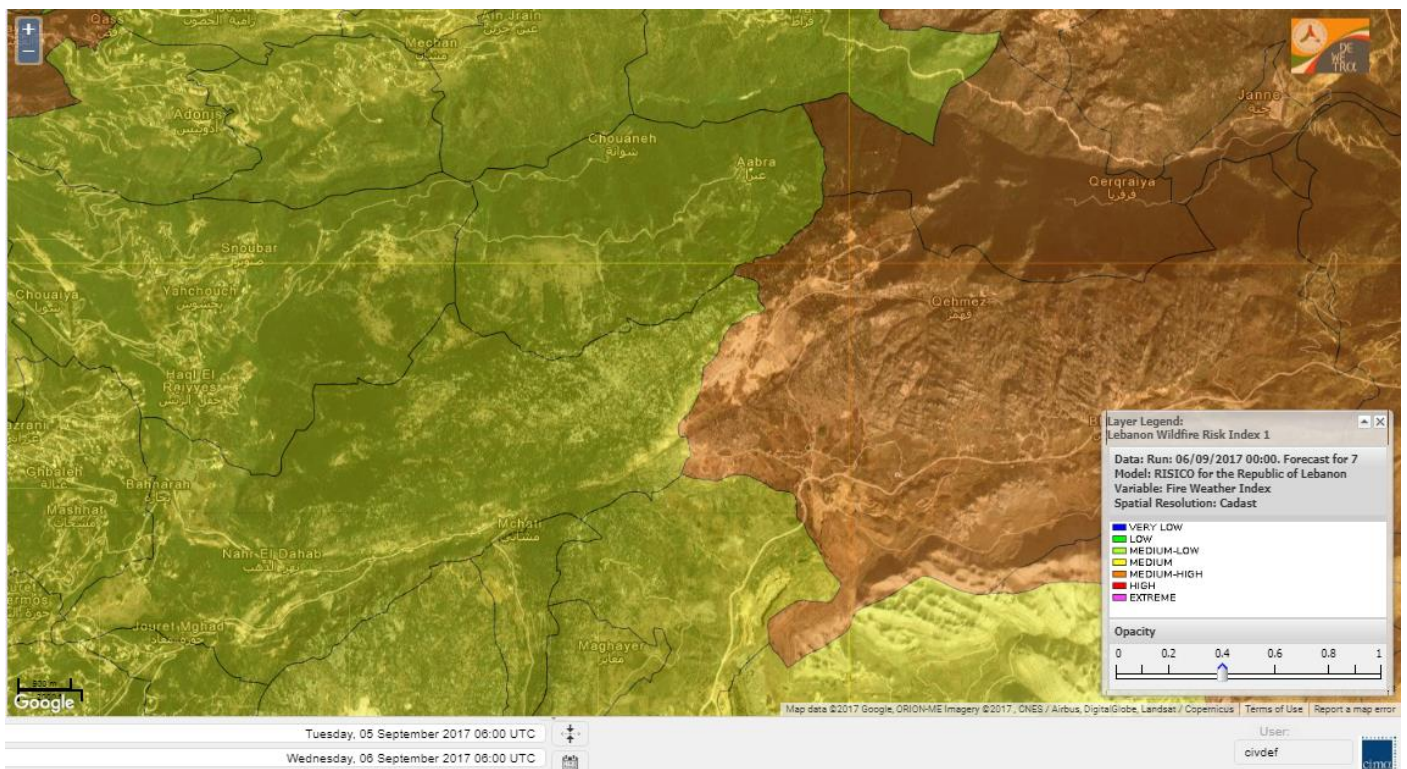

Jabal Moussa Reserve Forecast for 7 Sep 2017