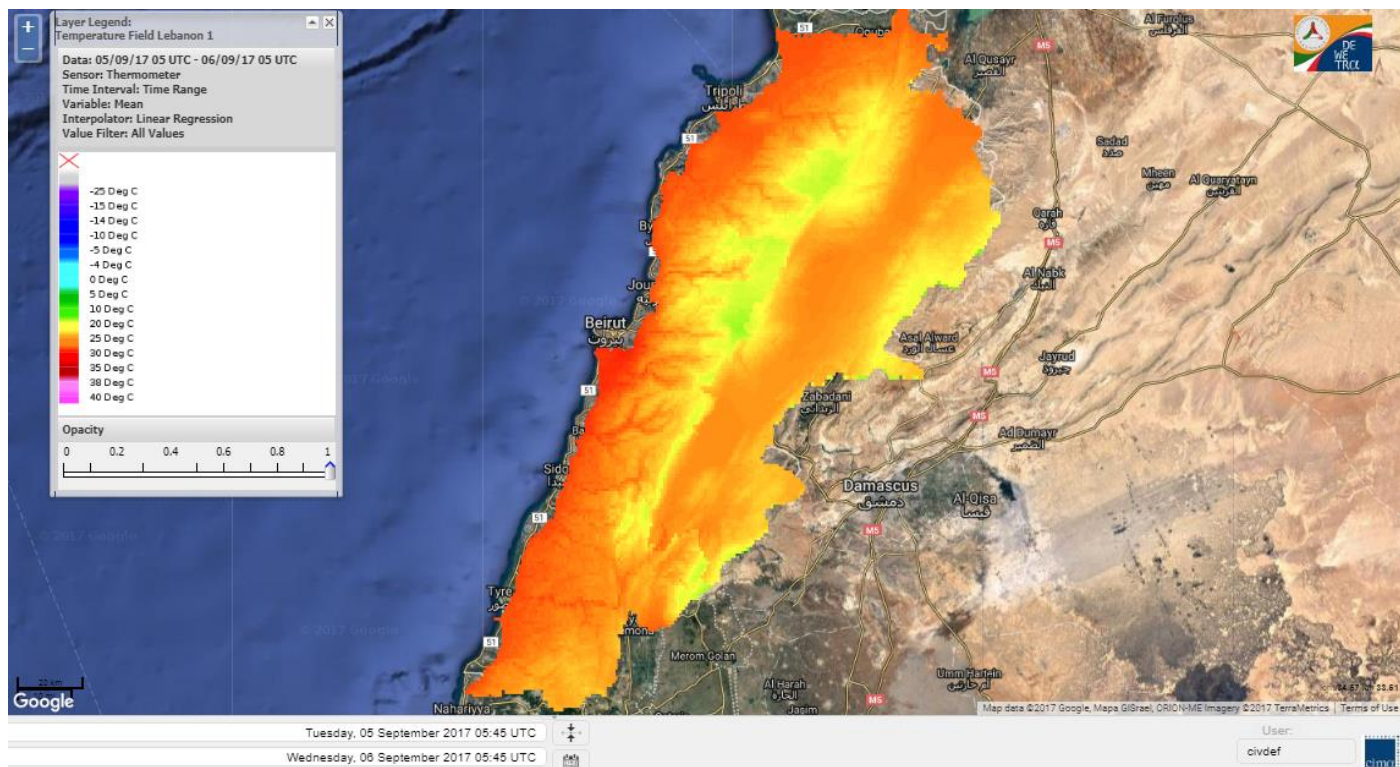

Lebanon temperature for 6 Sep 2017