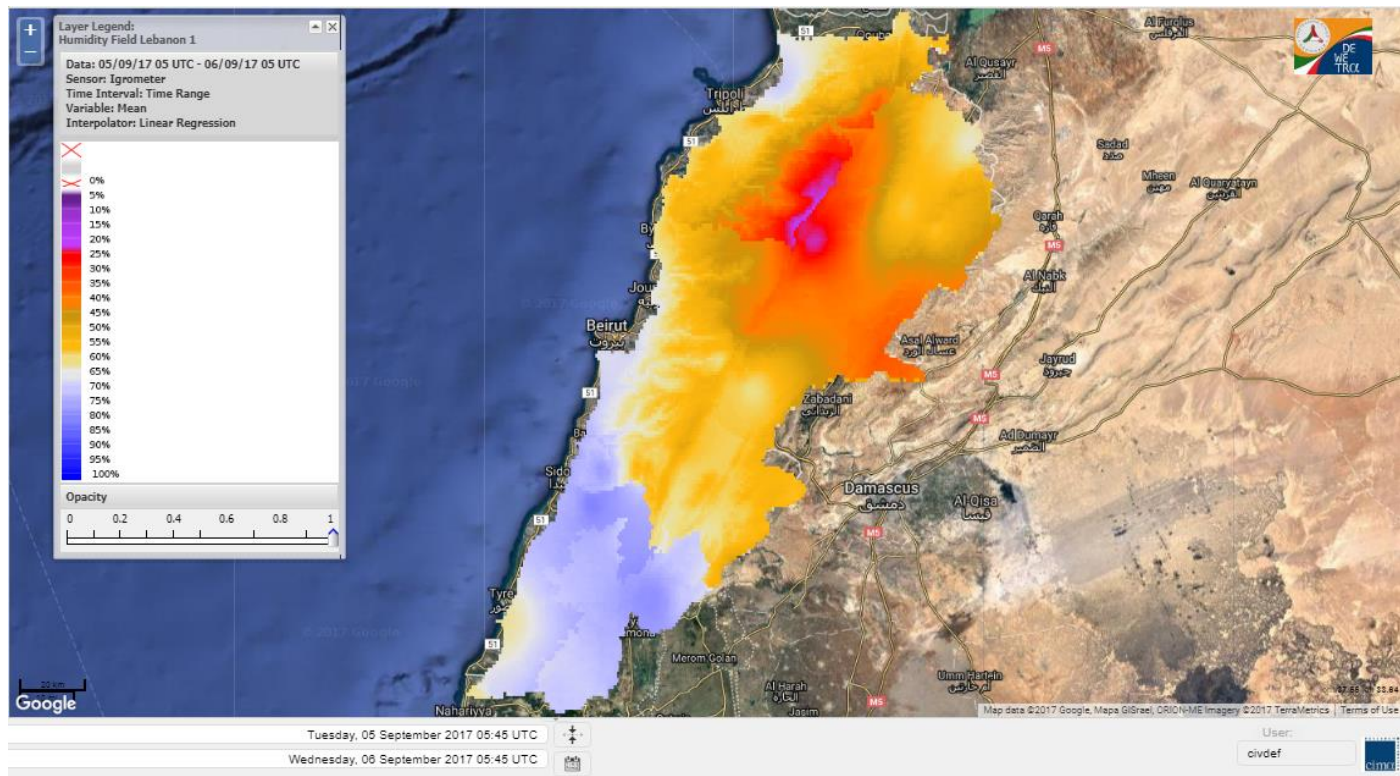

Lebanon humidity for 6 Sep 2017