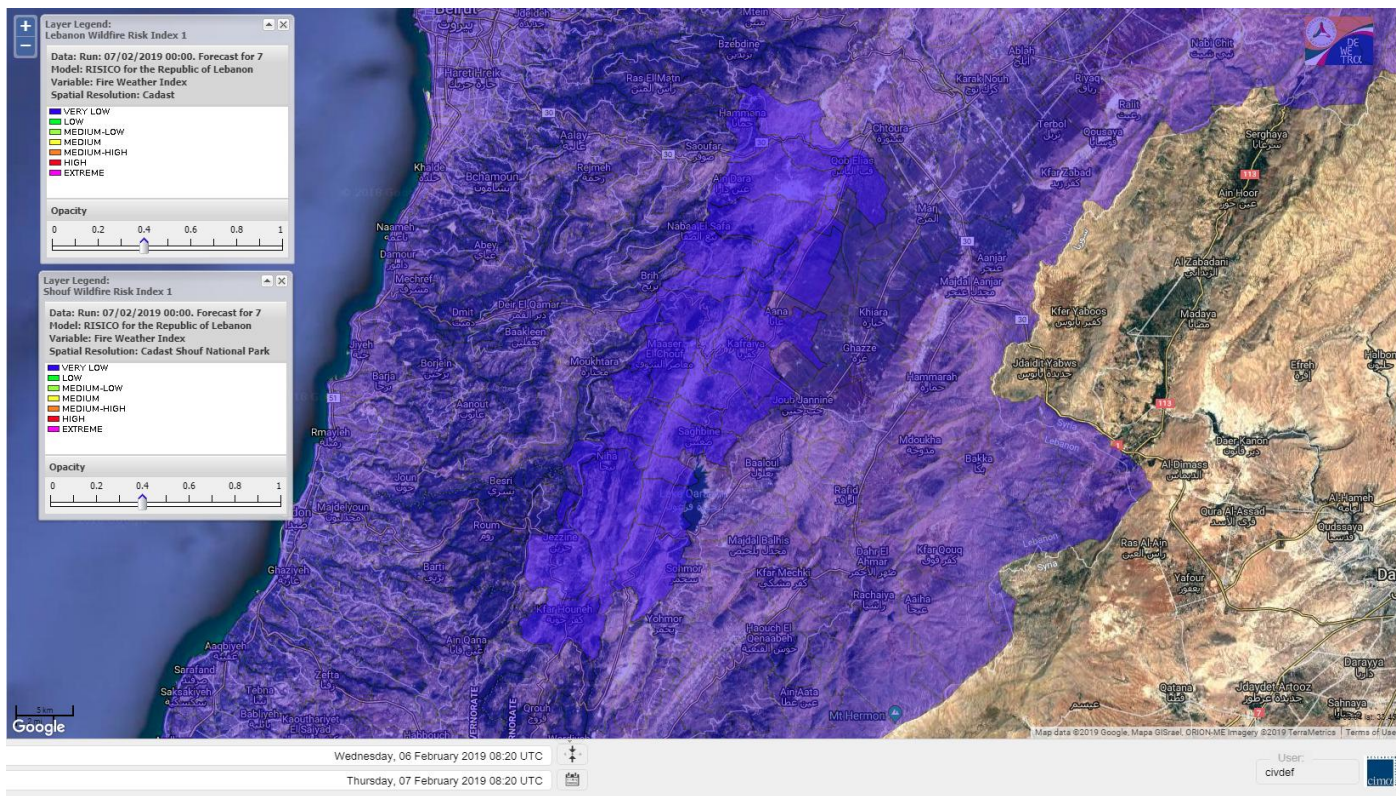

Shouf Biosphere Reserve Forecast for 7 February 2019