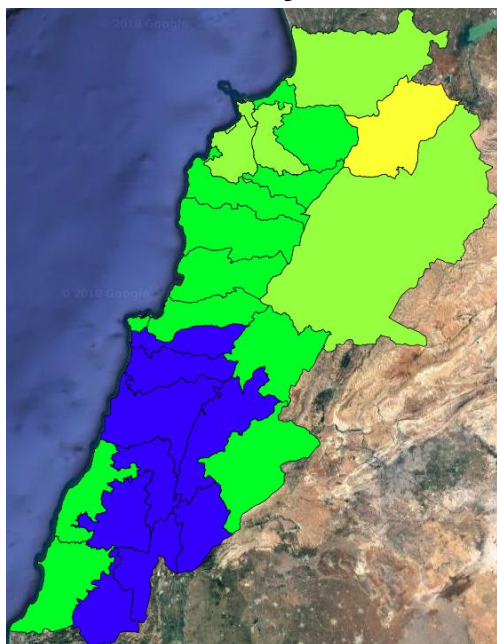

FIRE RISK INDEX

6 February 2019