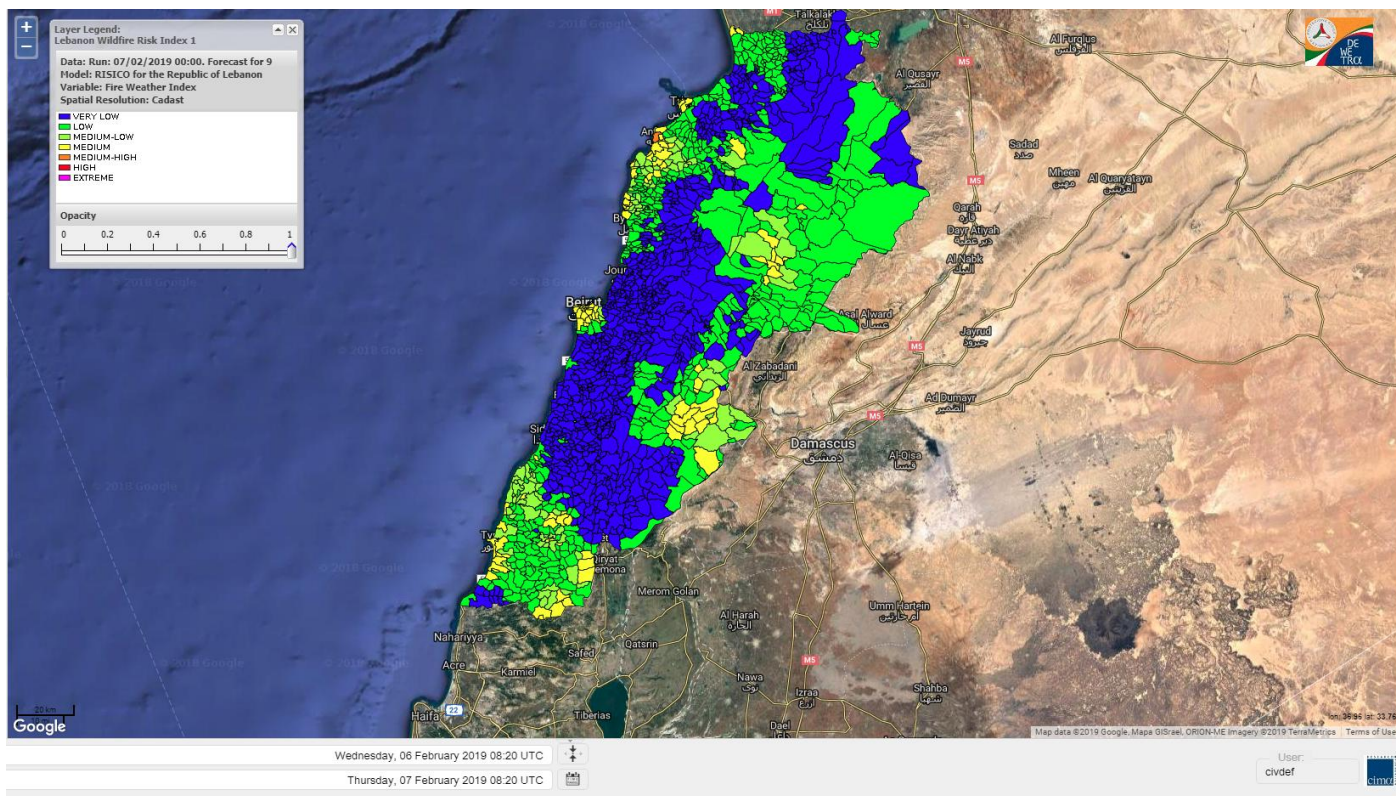

Lebanon for 9 February 2019