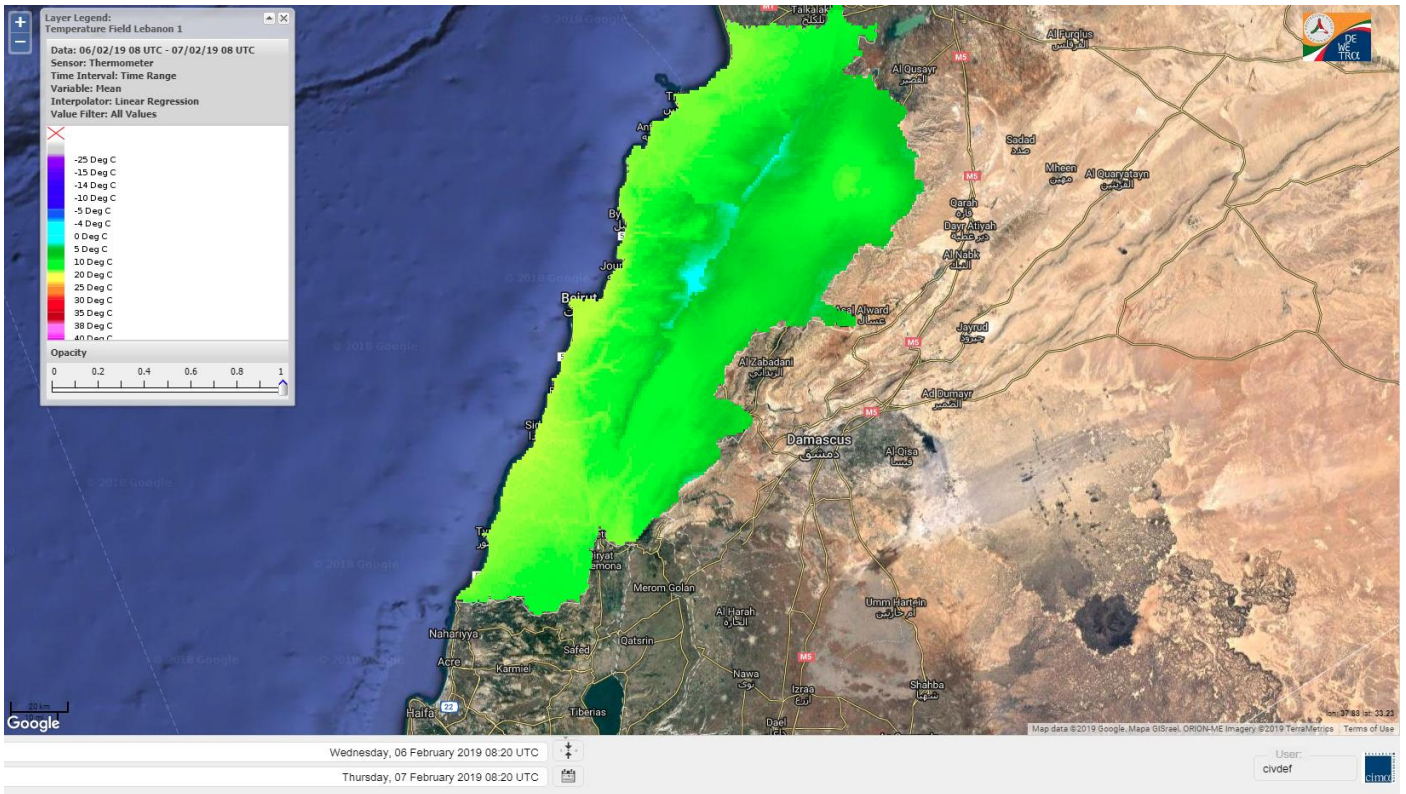

Lebanon temperature for Lebanon 7 February 2019