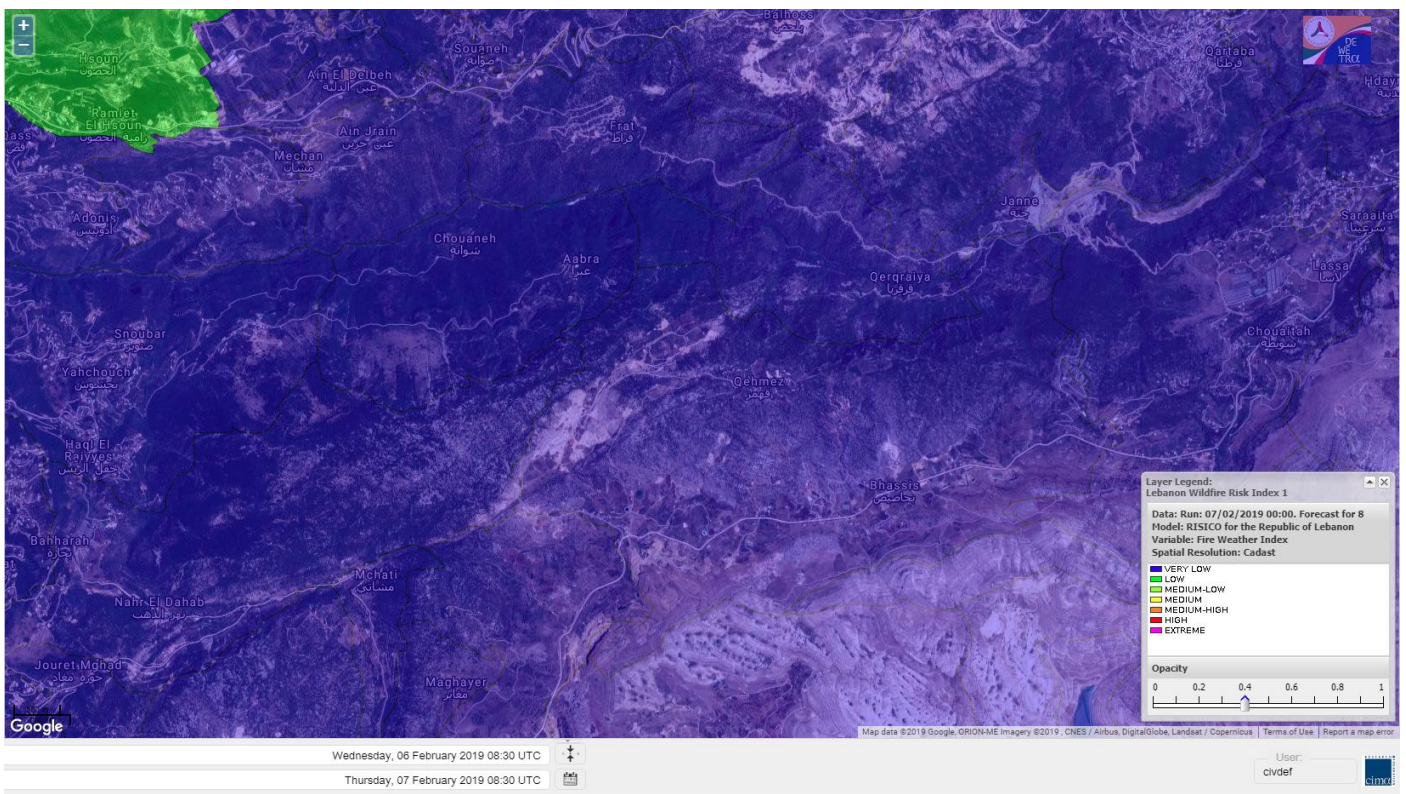

Jabal Moussa Reserve Forecast for 8 February 2019