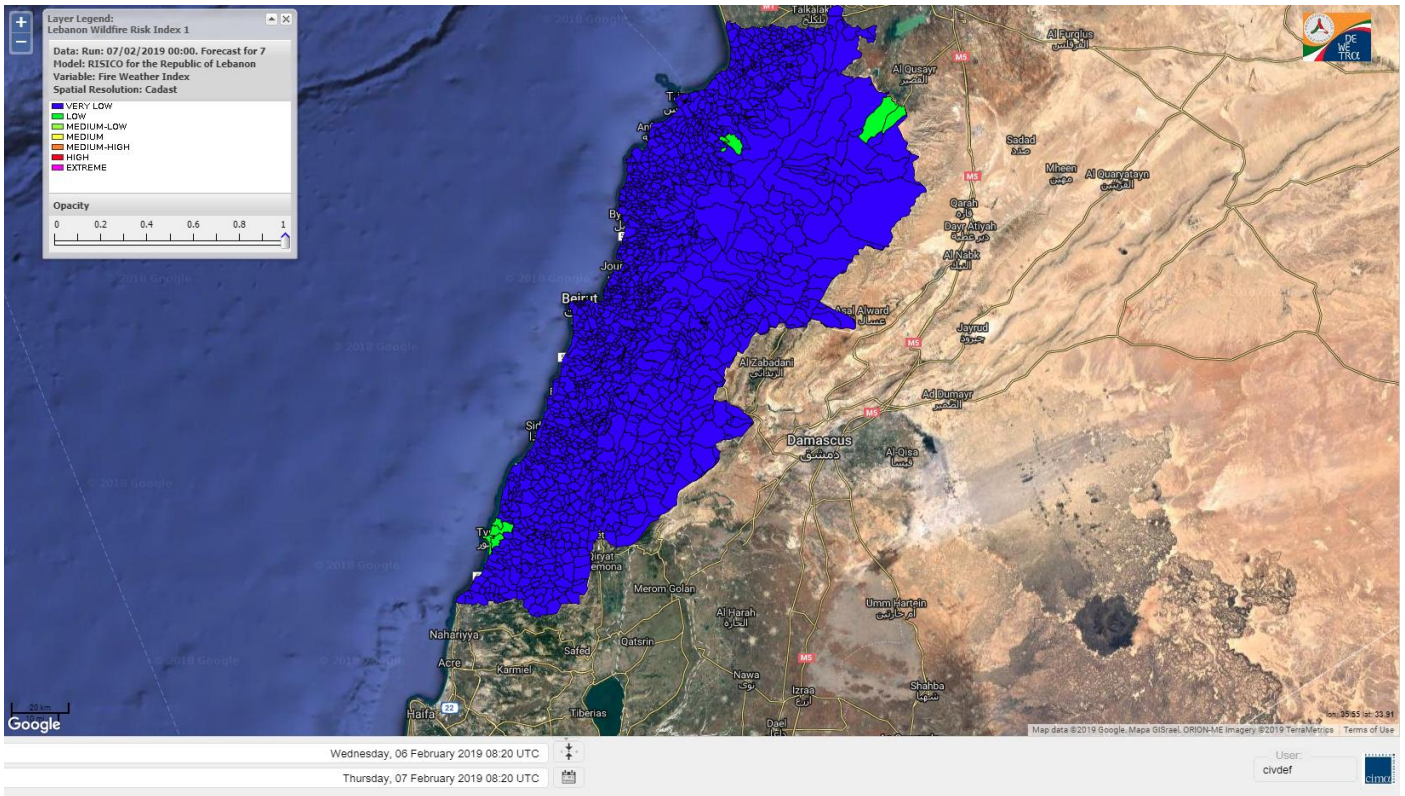

Lebanon for 7 February 2019