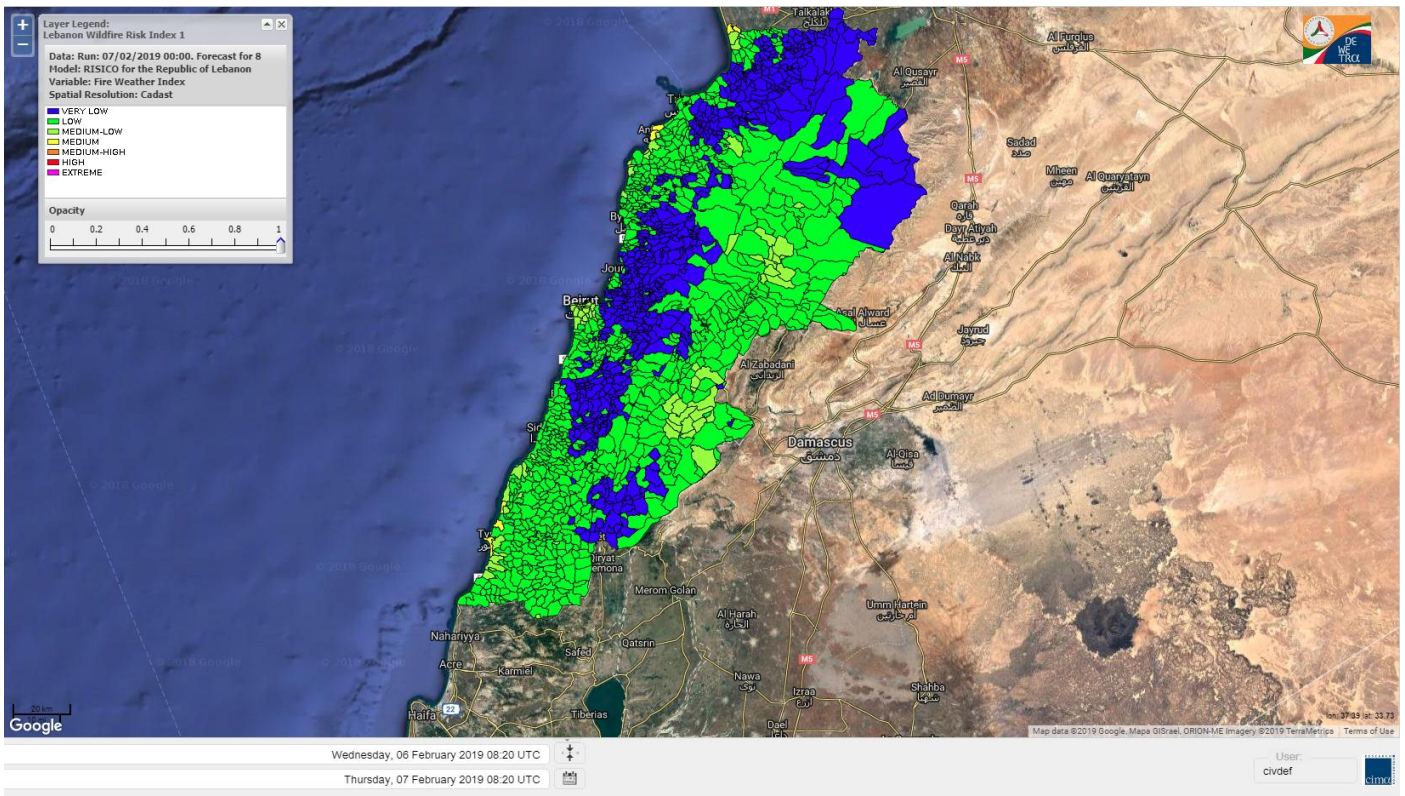

Lebanon for 8 February 2019