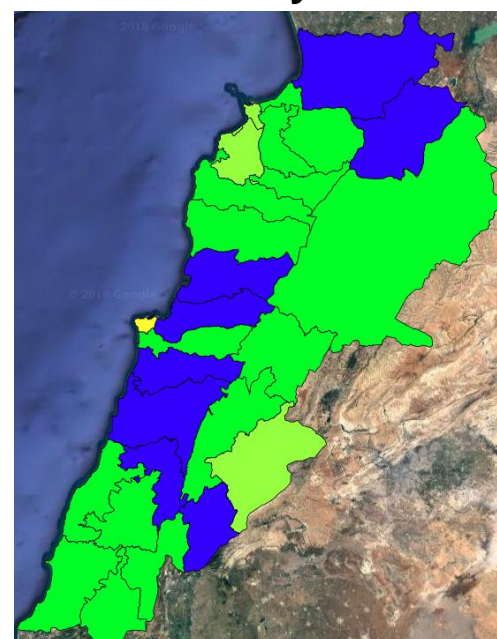

Beirut, 7 February 2019

FIRE RISK INDEX

6 February 2019

7 February 2019

8 February 2019

9 February 2019

Layer Legend:
Lebanon Wildfire Risk Index 1

Data: Run: 07/02/2019 00:00. Forecast for 7
Model: RISICO for the Republic of Lebanon
Variable: Fire Weather Index
Spatial Resolution: Caza