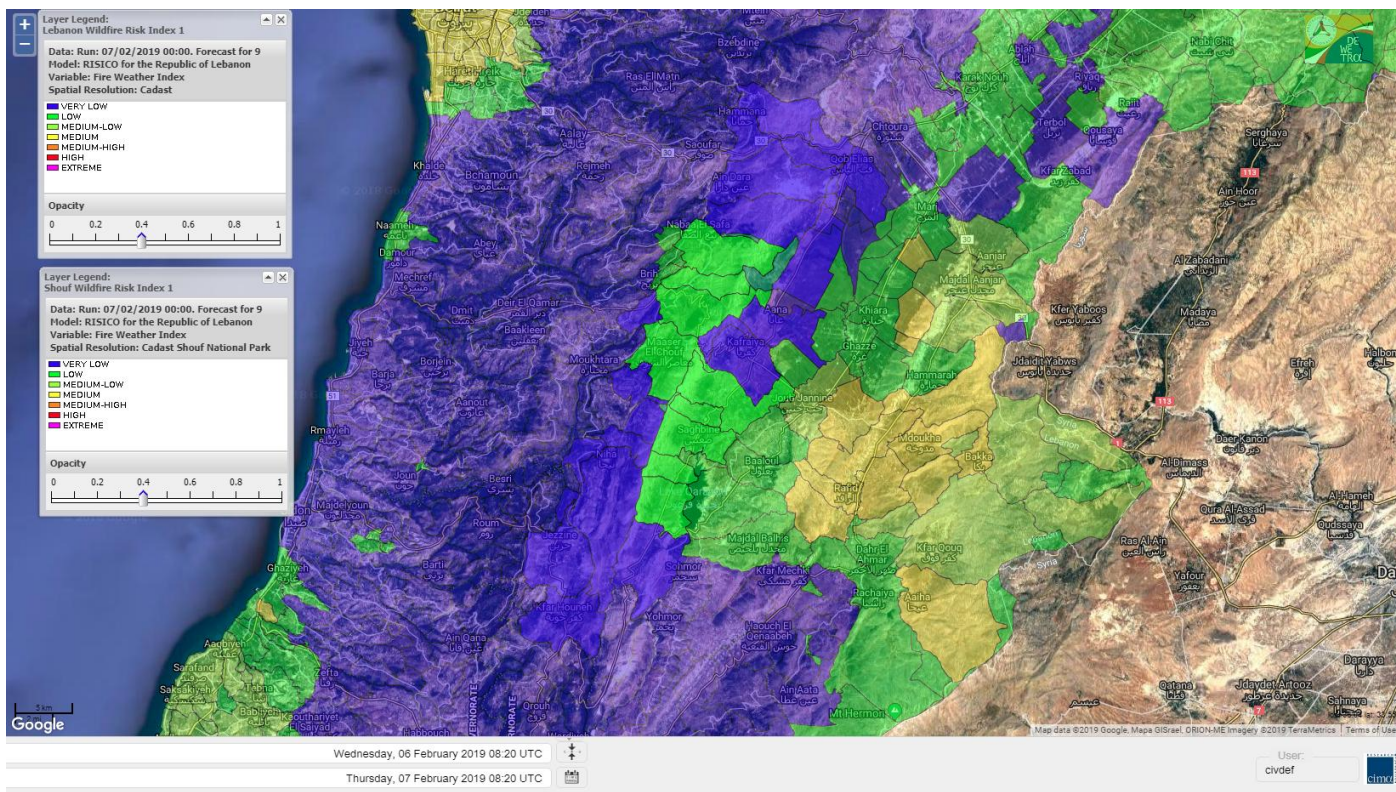

Lebanon for 9 February 2019

Shouf Biosphere Reserve Forecast for 7 February 2019

Shouf Biosphere Reserve Forecast for 8 February 2019

Shouf Biosphere Reserve Forecast for 9 February 2019

Jabal Moussa Reserve Forecast for 7 February 2019