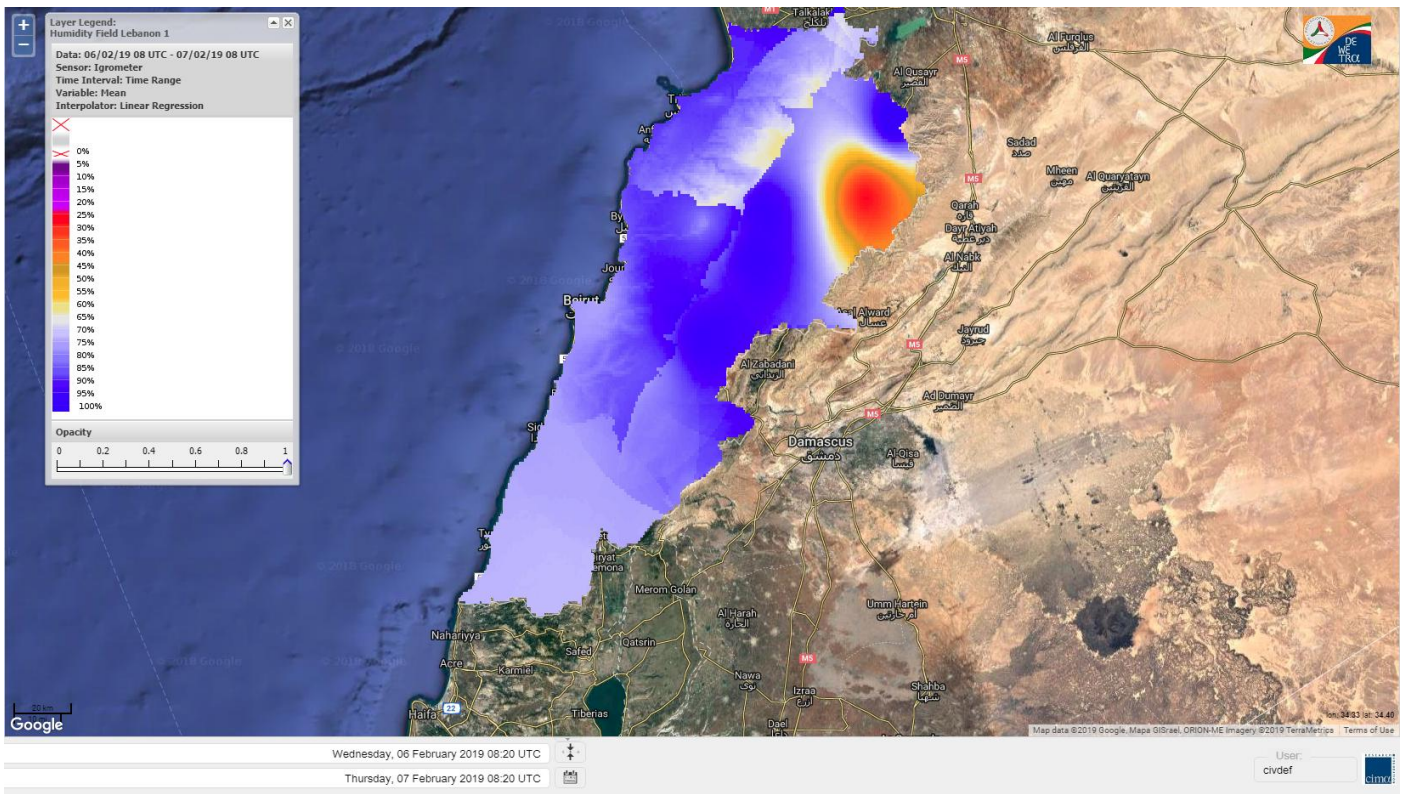

Lebanon humidity for Lebanon 7 February 2019