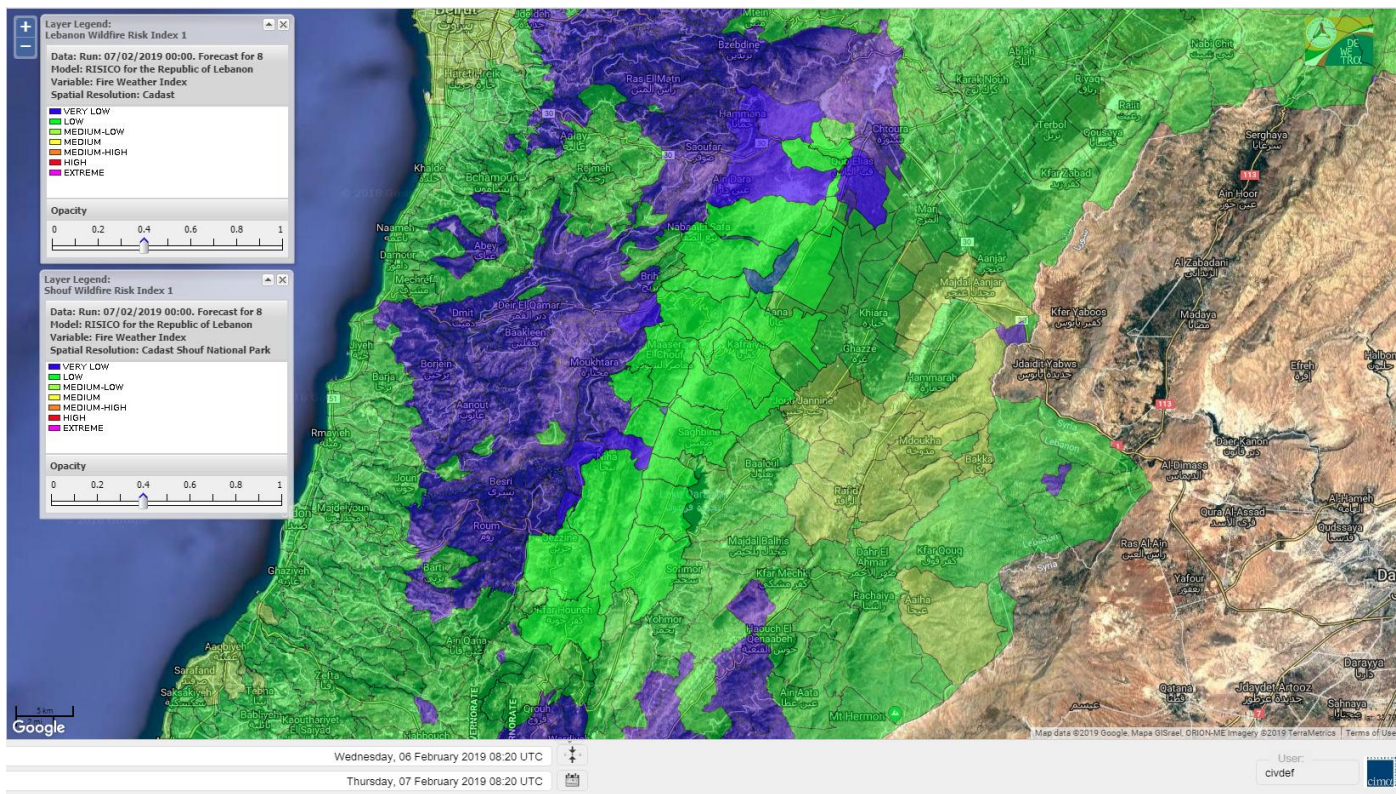

Shouf Biosphere Reserve Forecast for 8 February 2019