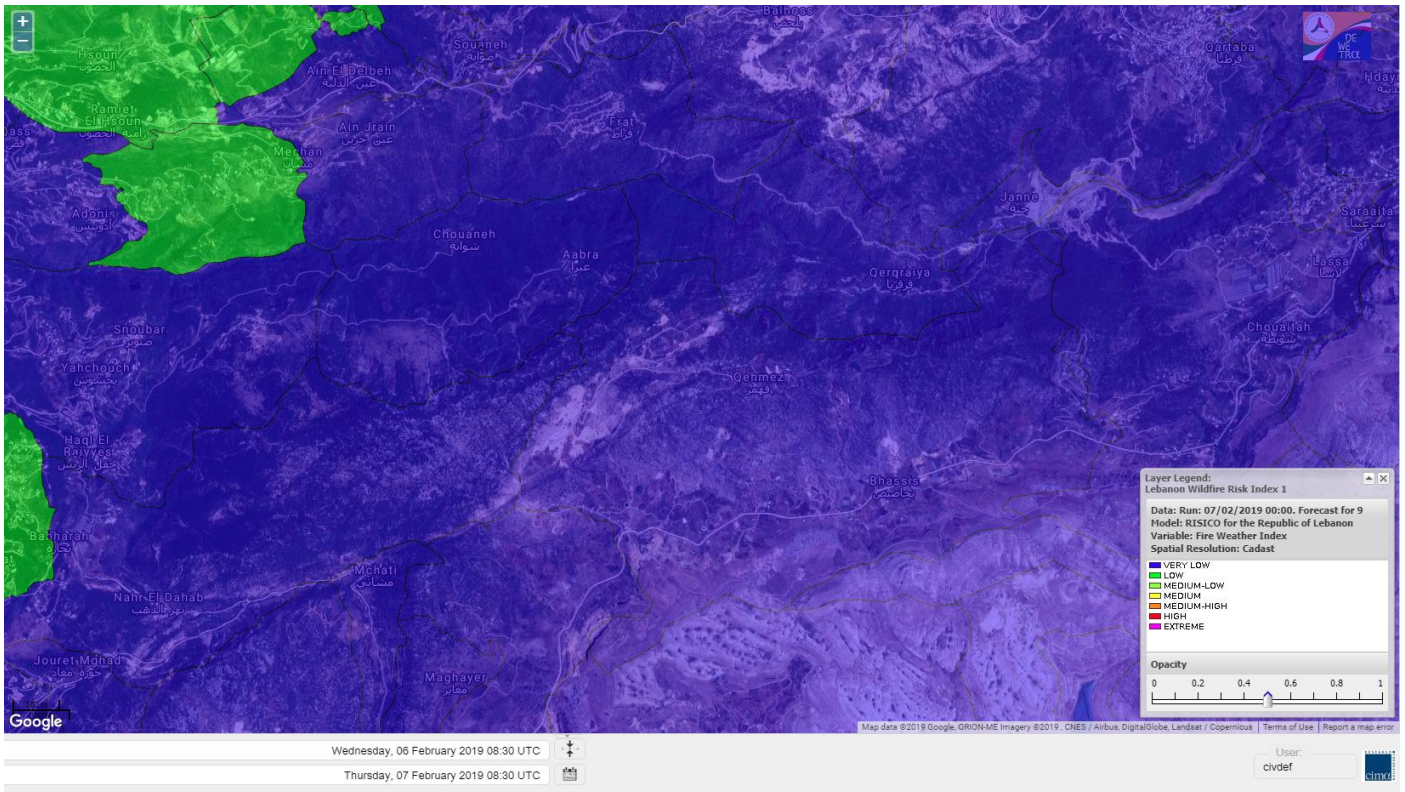

Jabal Moussa Reserve Forecast 9 February 2019