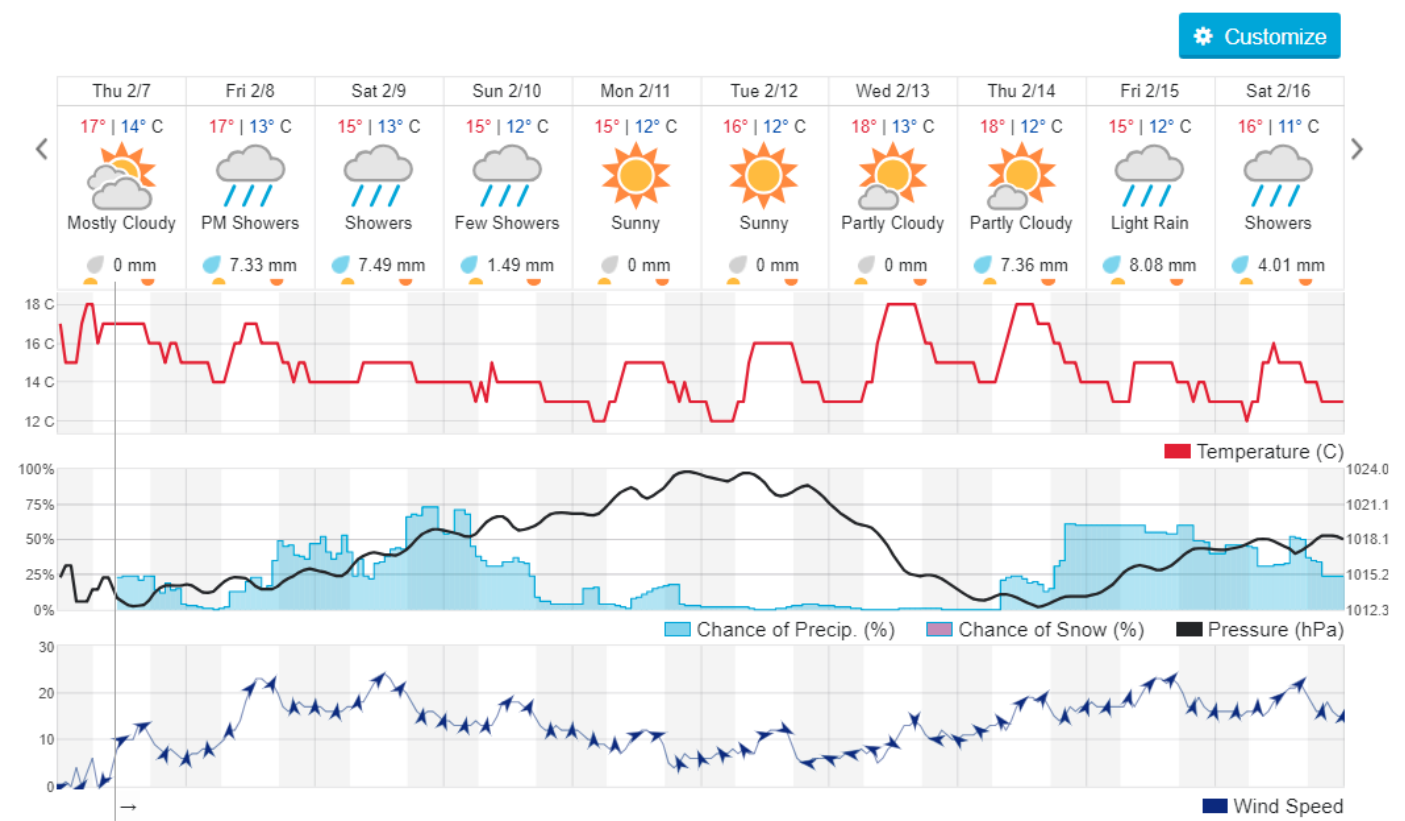

Jabal Moussa Reserve Forecast for 8 February 2019

Jabal Moussa Reserve Forecast 9 February 2019

Beirut, Lebanon

17° ACHRAFIEH, RIZK STATION | REPORT | CHANGE

TODAY HOURLY **10-DAY** CALENDAR HISTORY WUNDERMAP