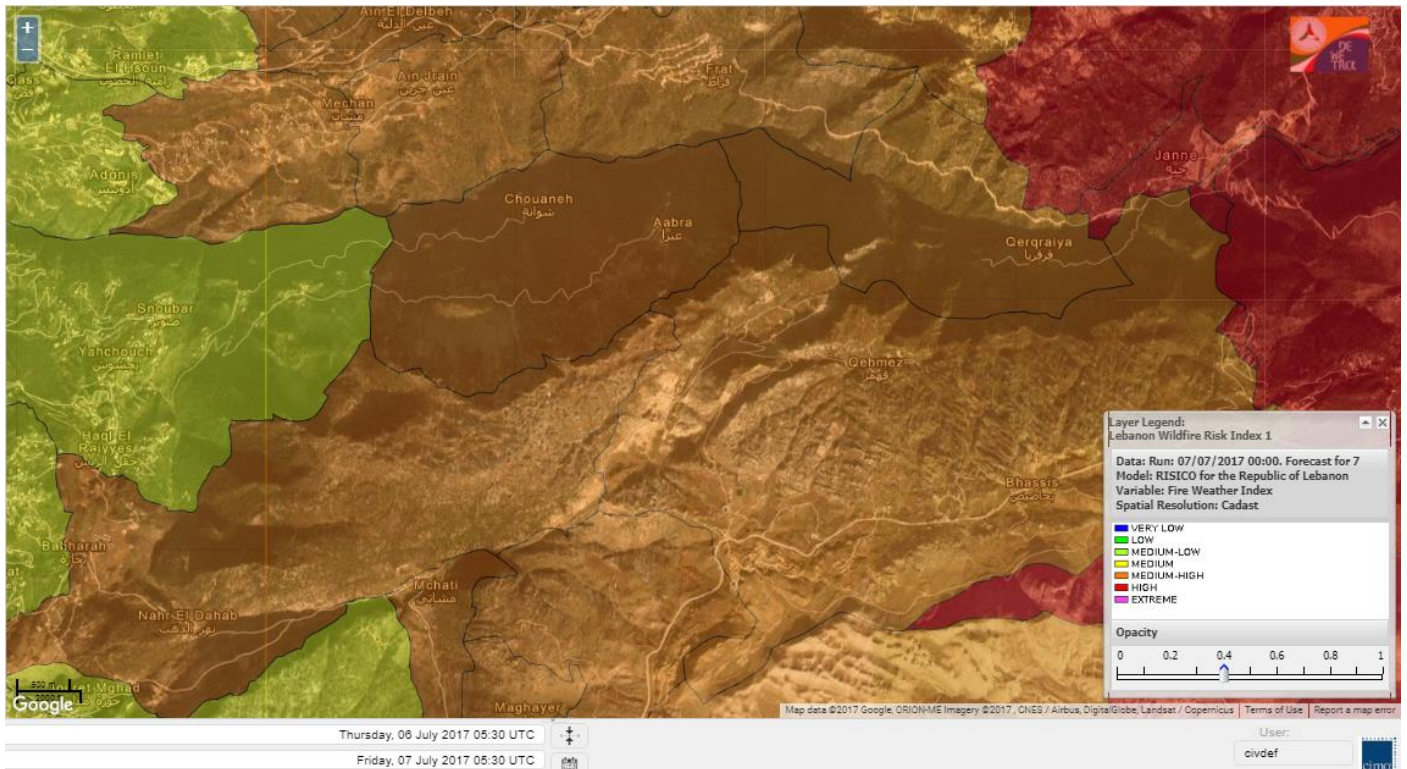

Jabal Moussa Reserve Forecast for 7 Jul 2017