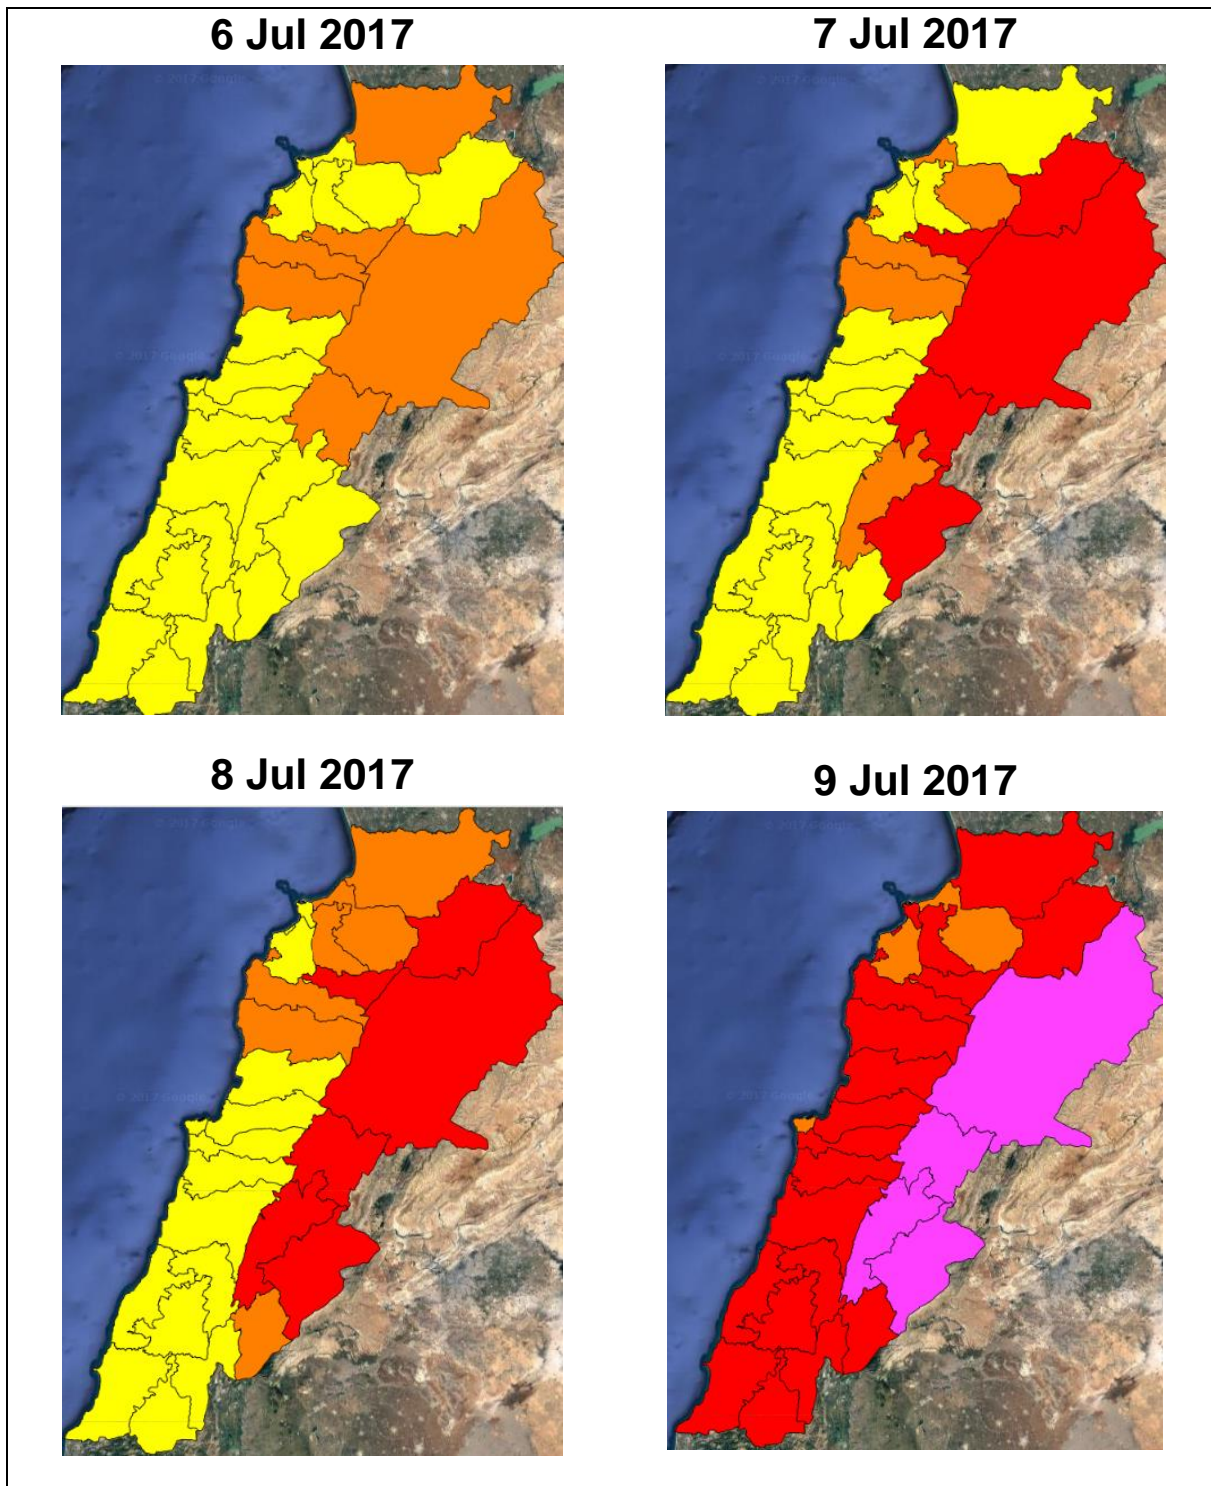

FIRE RISK INDEX

Layer Legend:
Lebanon Wildfire Risk Index 1

Data: Run: 07/07/2017 00:00. Forecast for 7
Model: RISICO for the Republic of Lebanon
Variable: Fire Weather Index
Spatial Resolution: Caza

- VERY LOW
- LOW
- MEDIUM-LOW
- MEDIUM
- MEDIUM-HIGH
- HIGH
- EXTREME