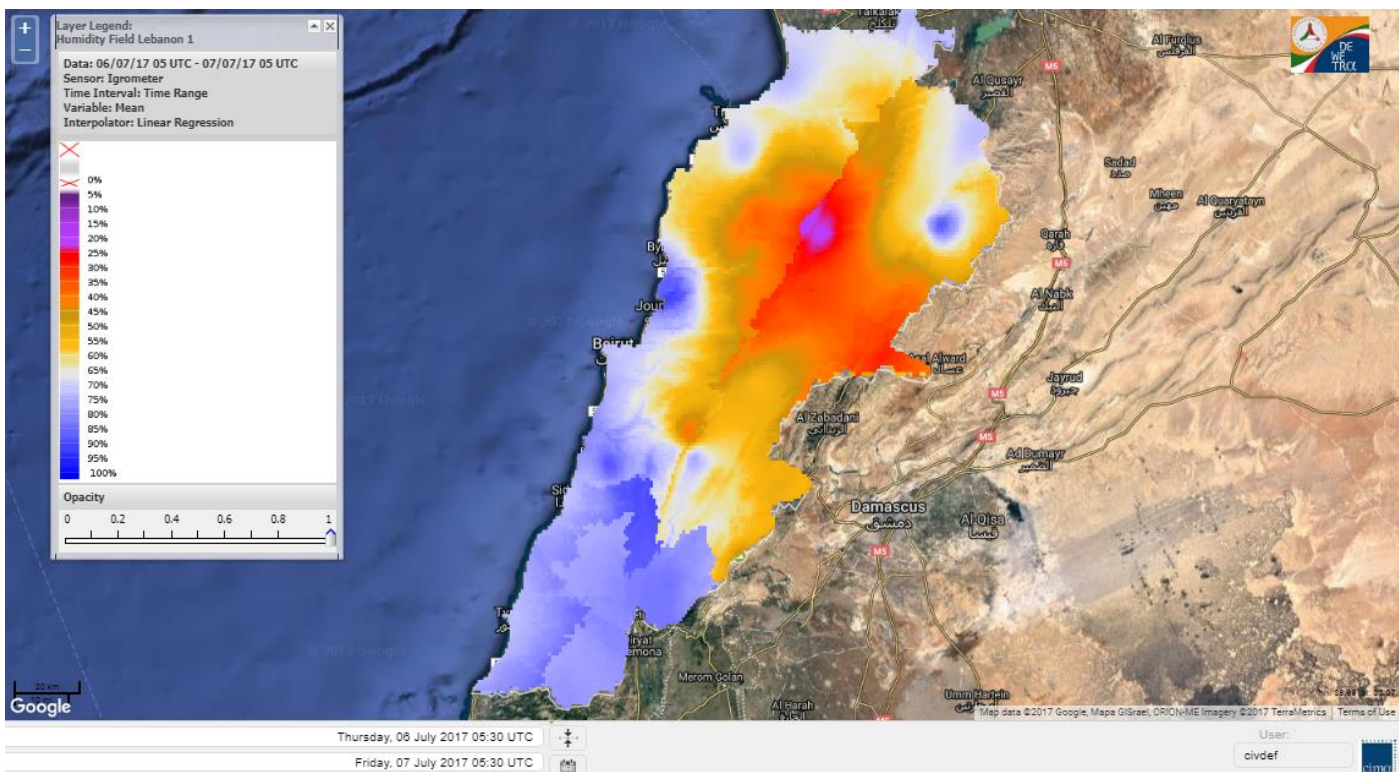

Lebanon humidity for 7 Jul 2017