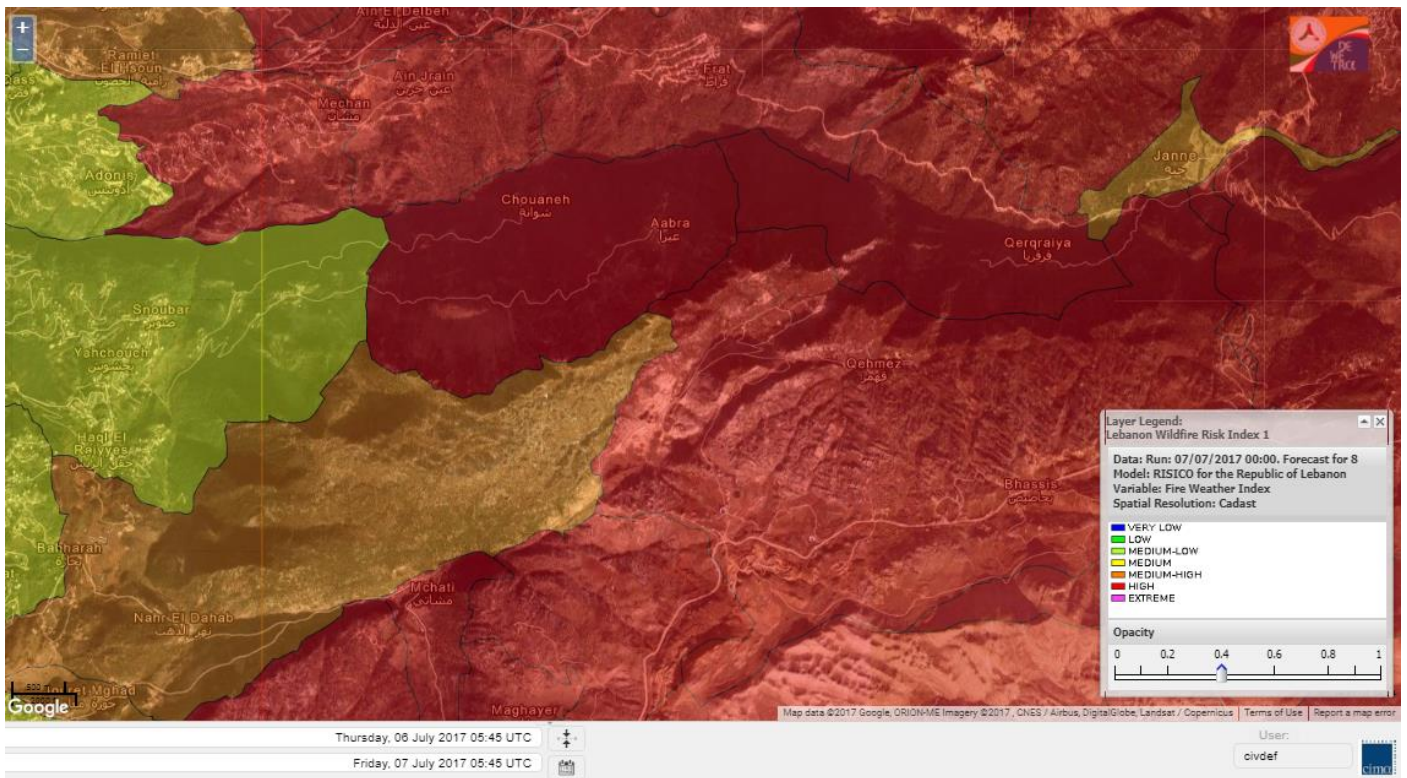

Jabal Moussa Reserve Forecast for 8 Jul 2017