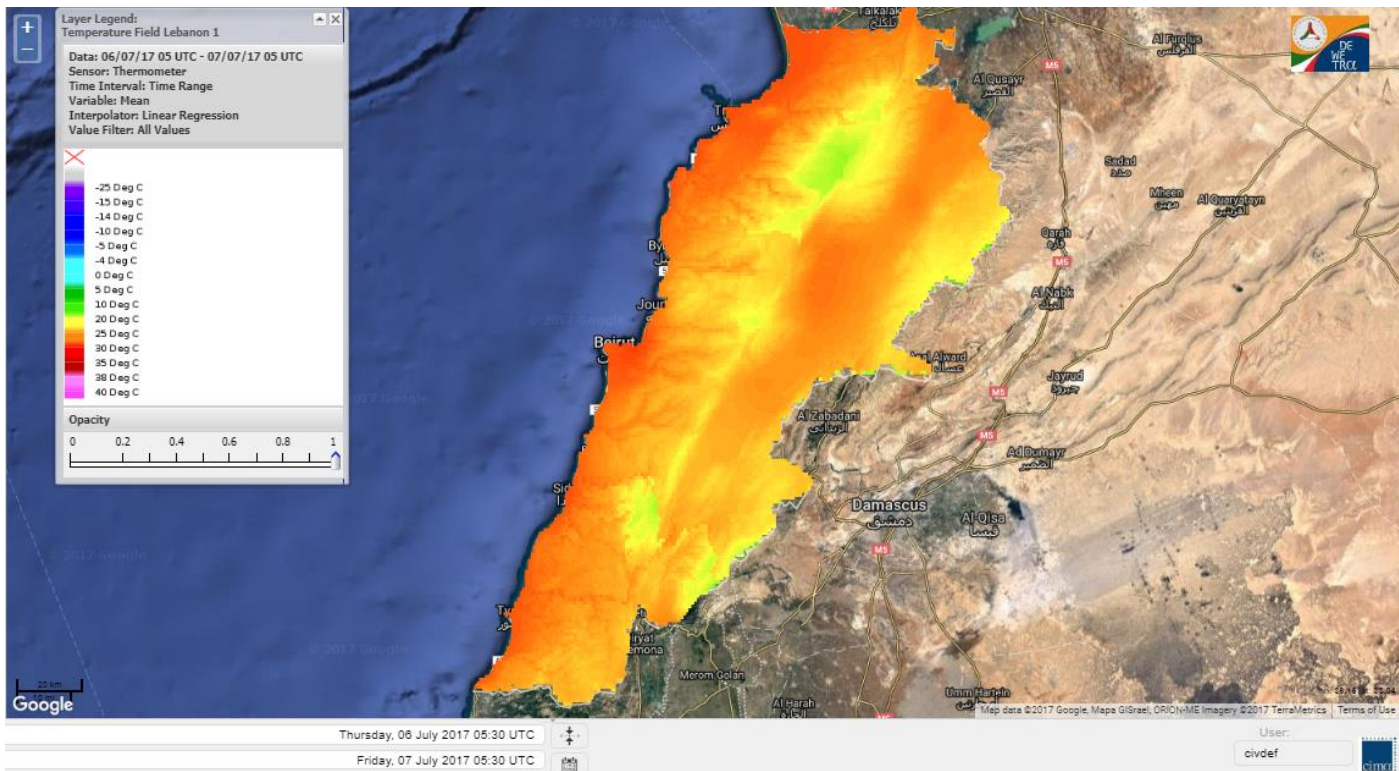

Lebanon temperature for 7 Jul 2017