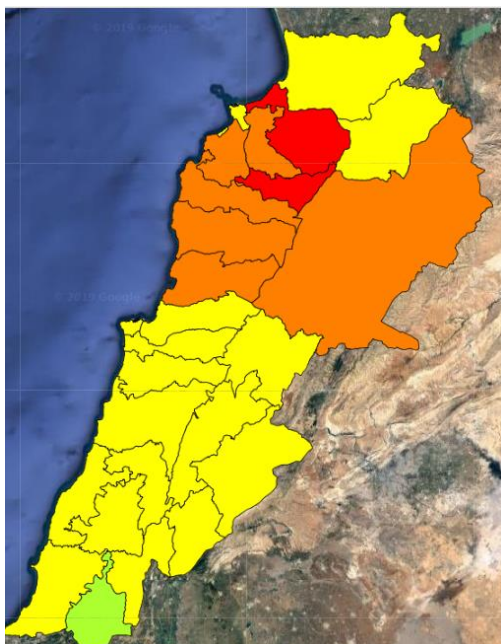

FIRE RISK INDEX

6 July 2019