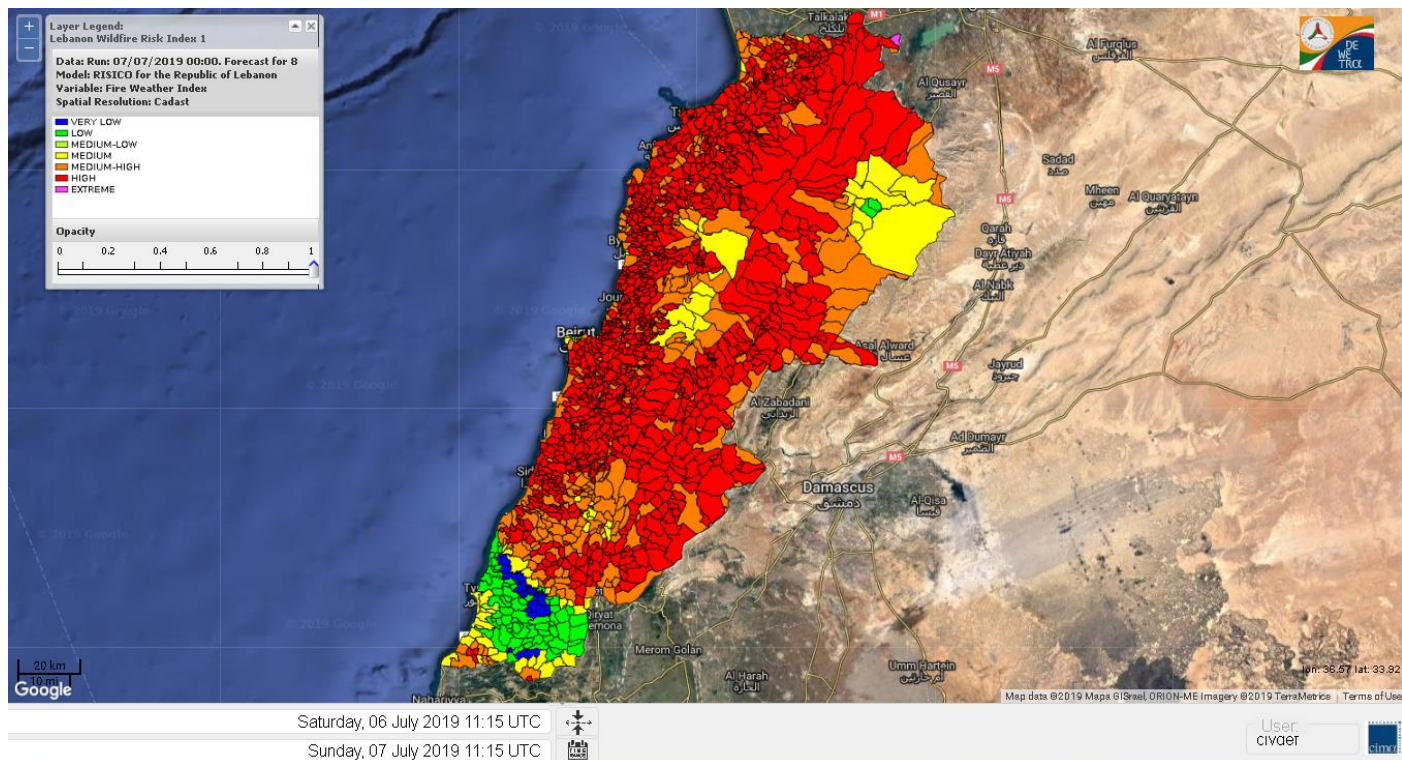

Lebanon for 8 July 2019