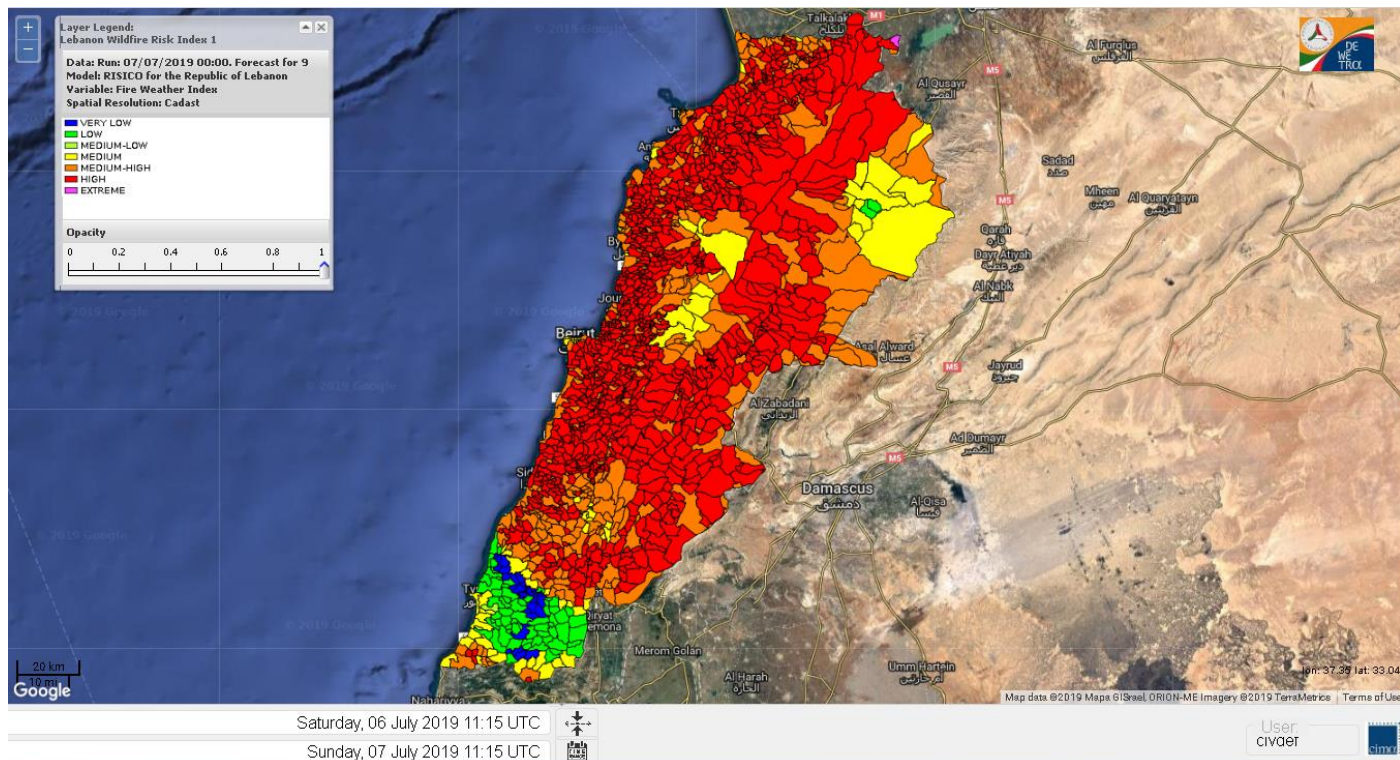

Lebanon for 9 July 2019