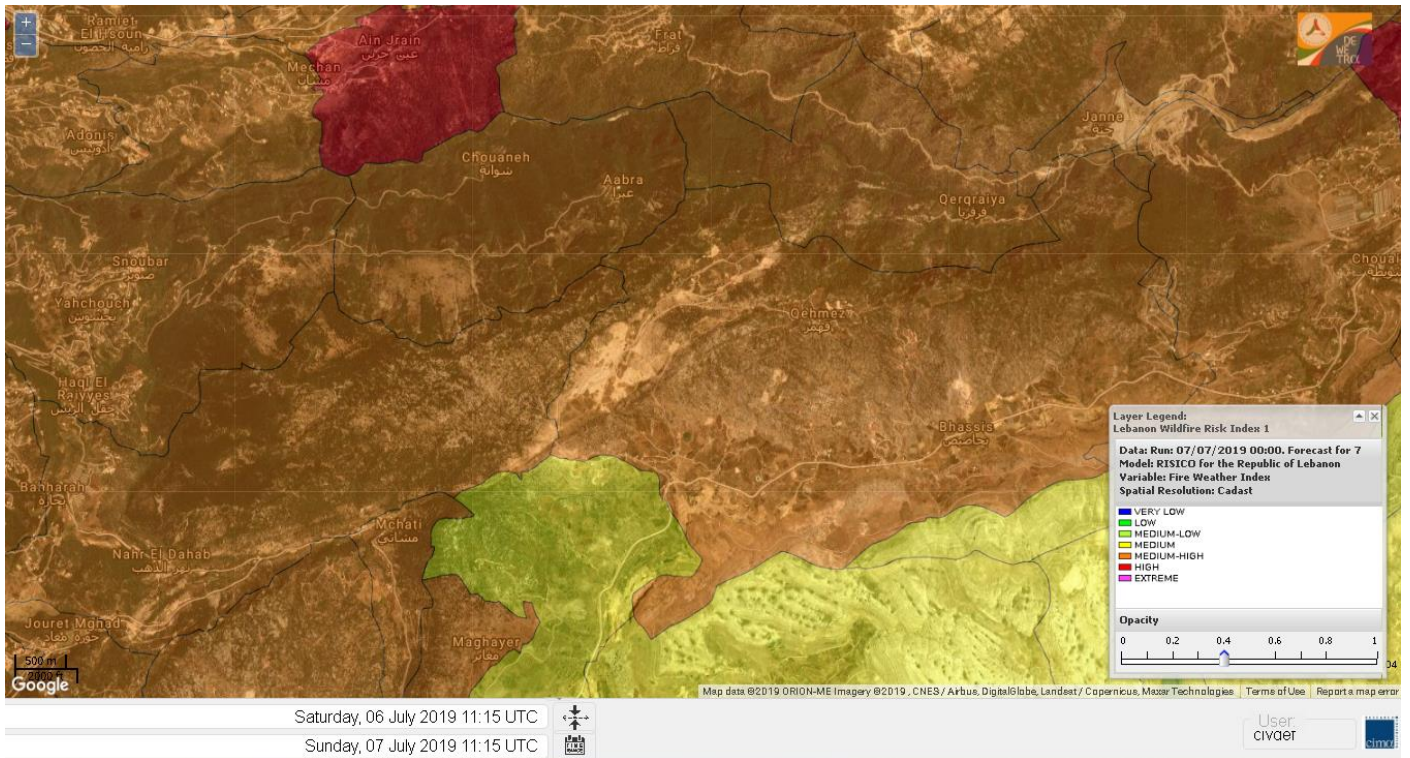

Jabal Moussa Reserve Forecast for 7 July 2019