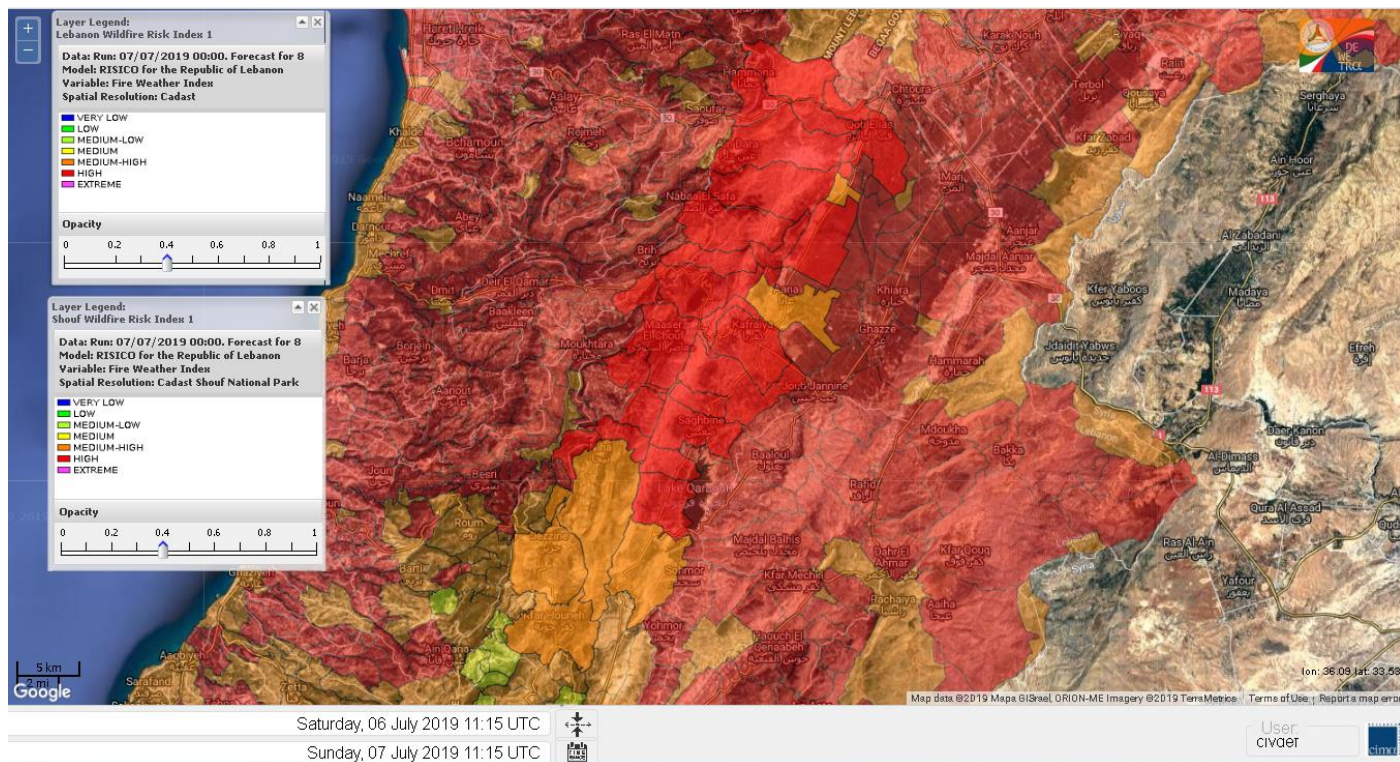

Shouf Biosphere Reserve Forecast for 8 July 2019