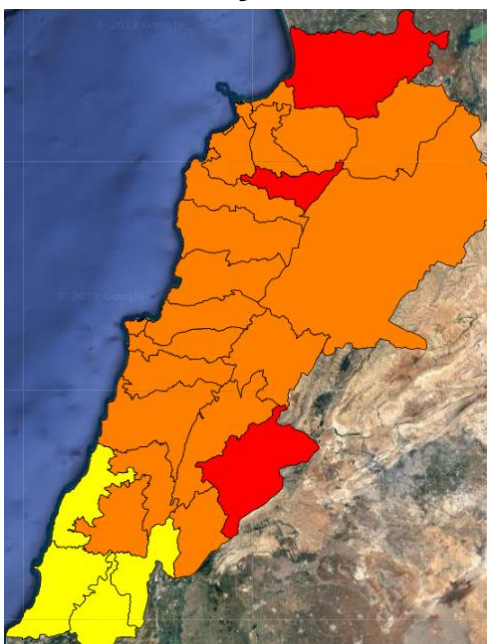

Beirut, 7 July 2019

FIRE RISK INDEX

6 July 2019

7 July 2019

8 July 2019

9 July 2019

Layer Legend:
Lebanon Wildfire Risk Index 1

Data: Run: 07/07/2019 00:00. Forecast for 7
Model: RISICO for the Republic of Lebanon
Variable: Fire Weather Index
Spatial Resolution: Caza