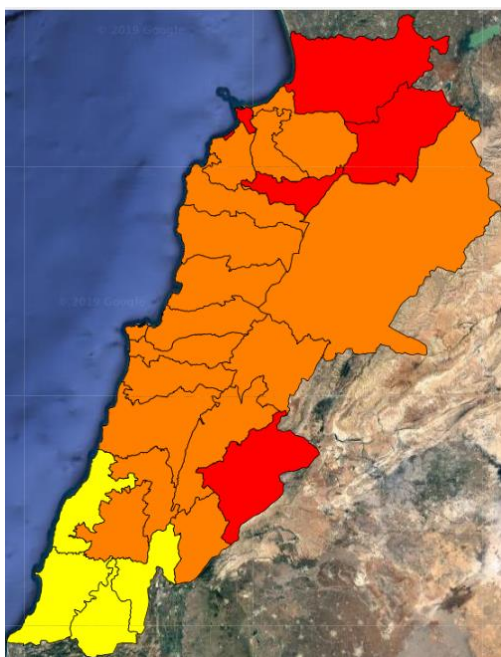

Beirut, 7 July 2019

FIRE RISK INDEX

6 July 2019

7 July 2019

8 July 2019

9 July 2019

Layer Legend:
Lebanon Wildfire Risk Index 1

Data: Run: 07/07/2019 00:00. Forecast for 7
Model: RISICO for the Republic of Lebanon
Variable: Fire Weather Index
Spatial Resolution: Caza