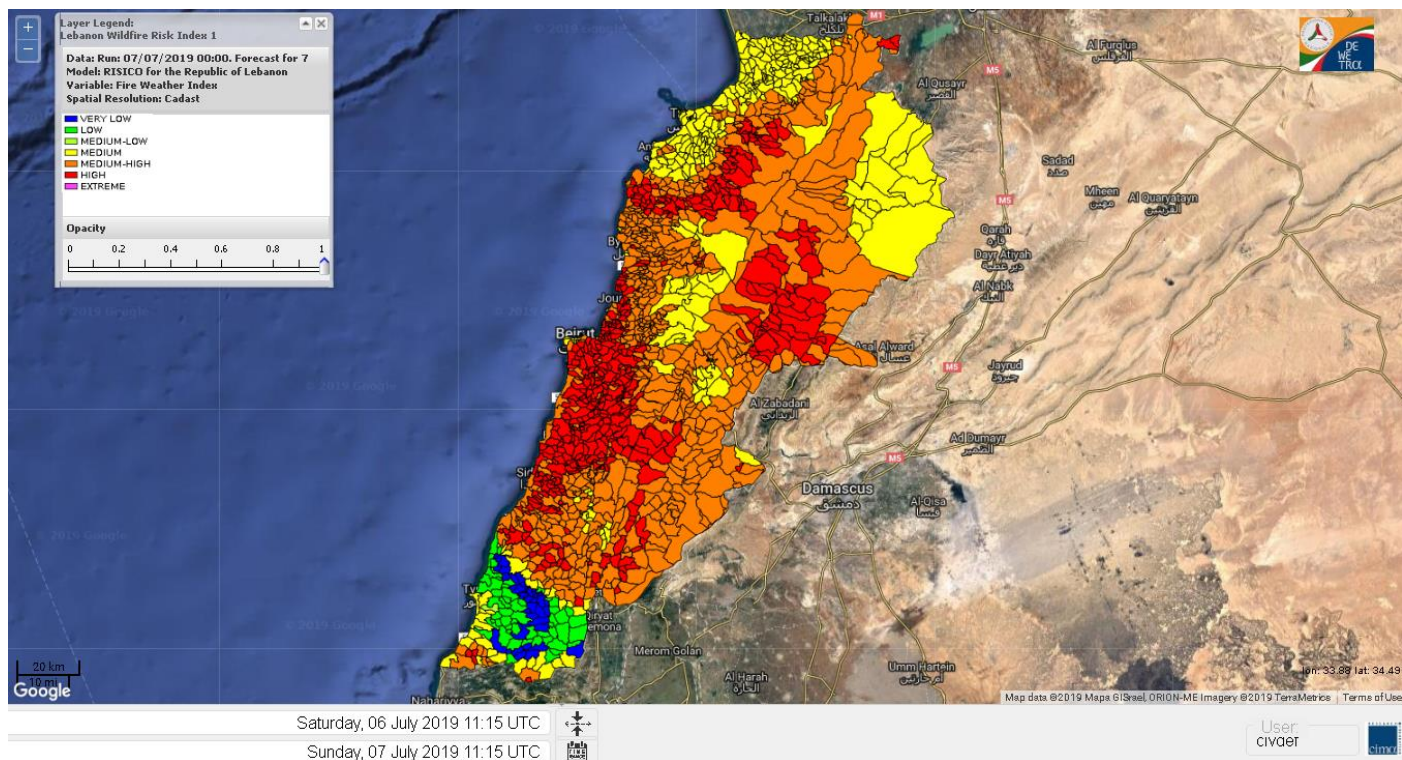

Lebanon for 7 July 2019