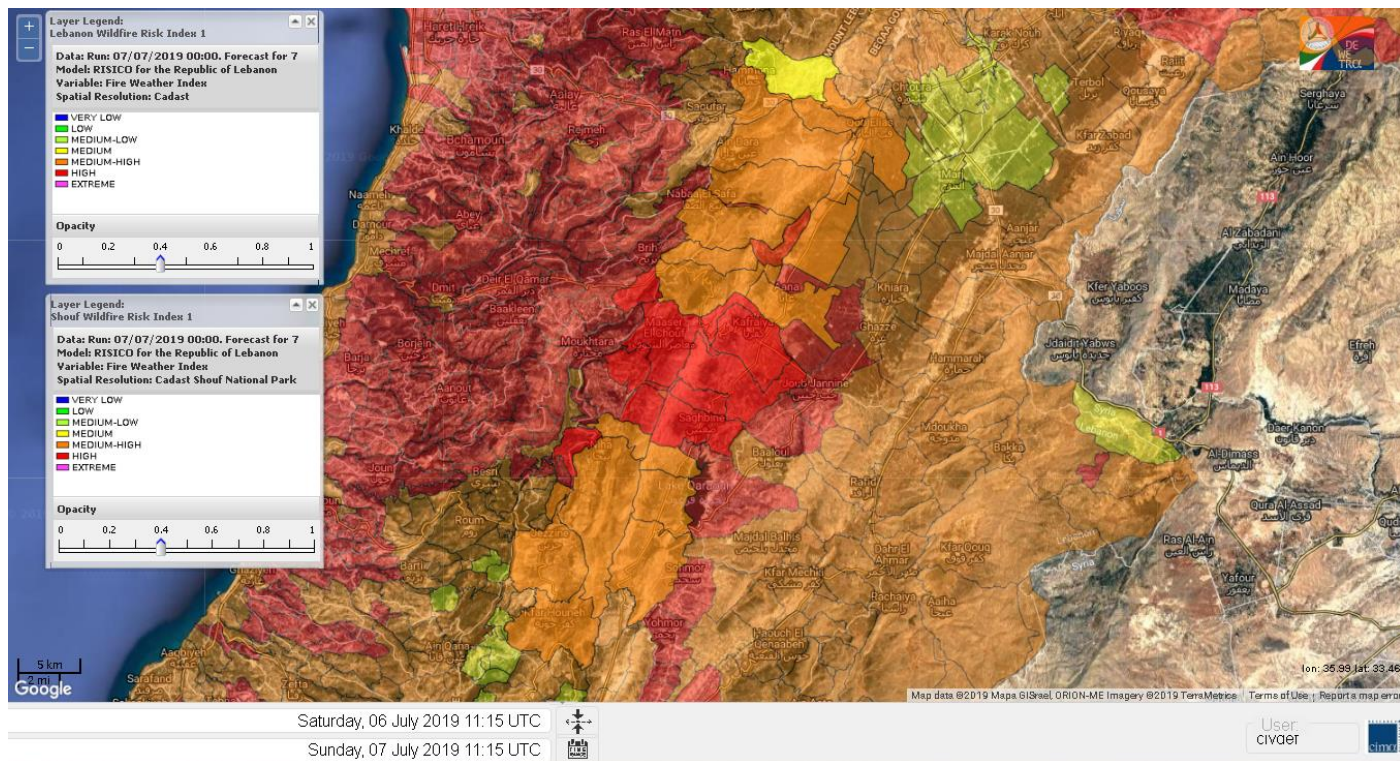

Shouf Biosphere Reserve Forecast for 7 July 2019