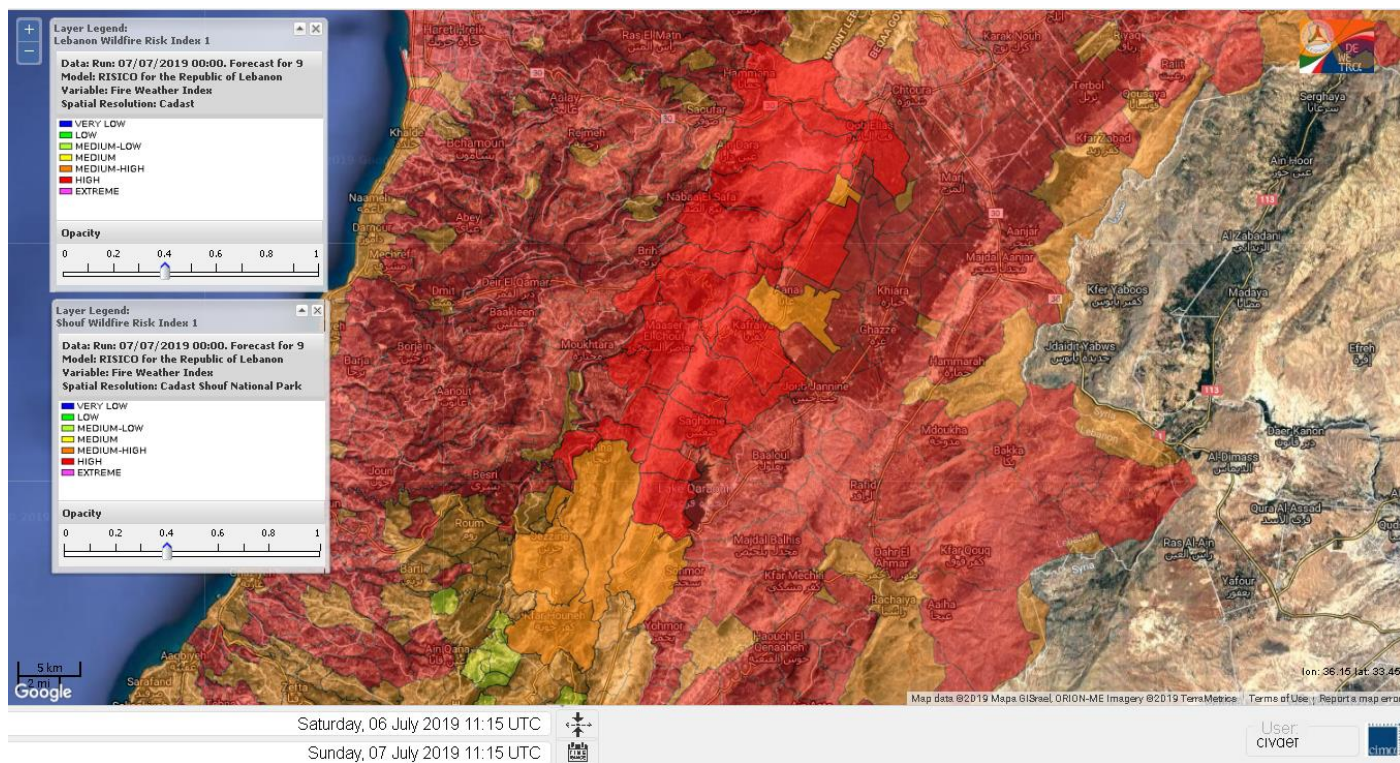

Shouf Biosphere Reserve Forecast for 9 July 2019