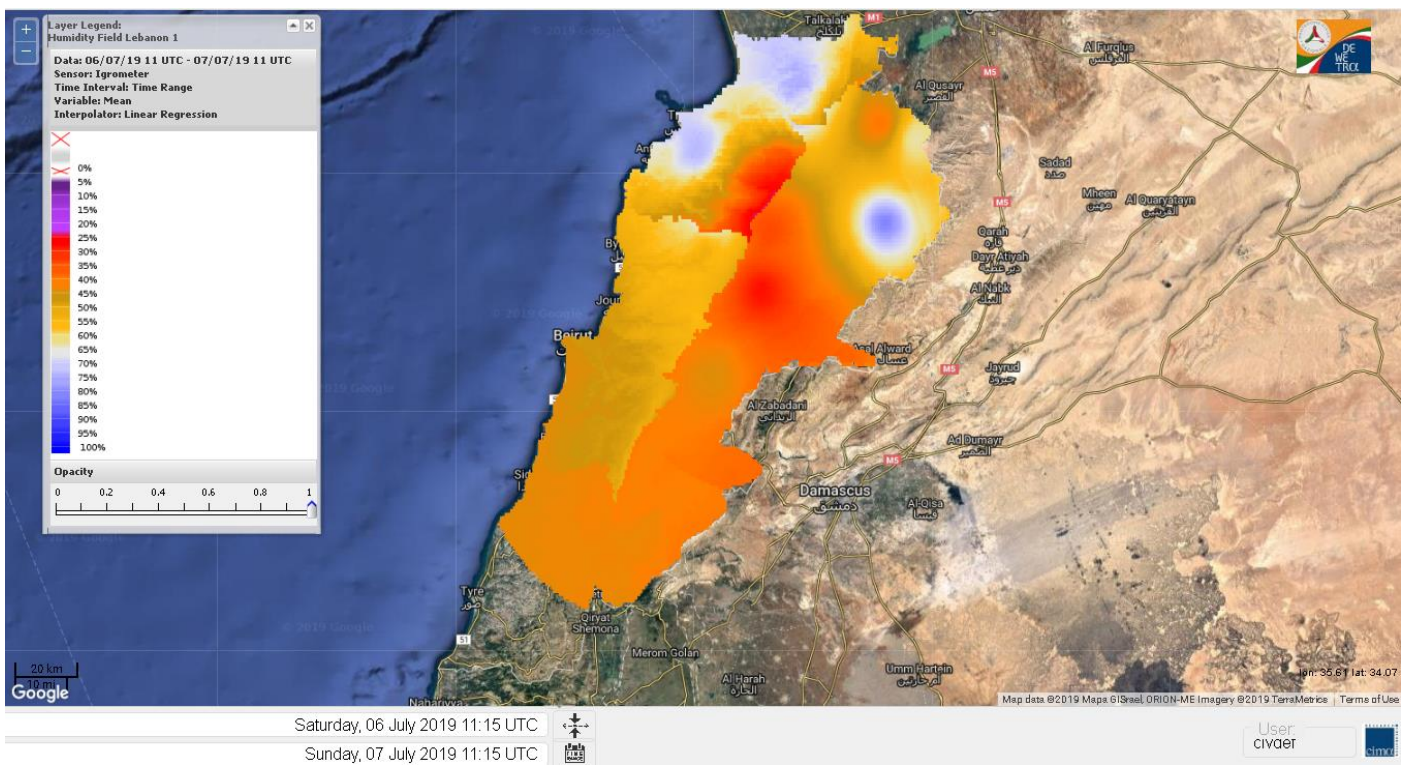

Lebanon humidity for 7 July 2019