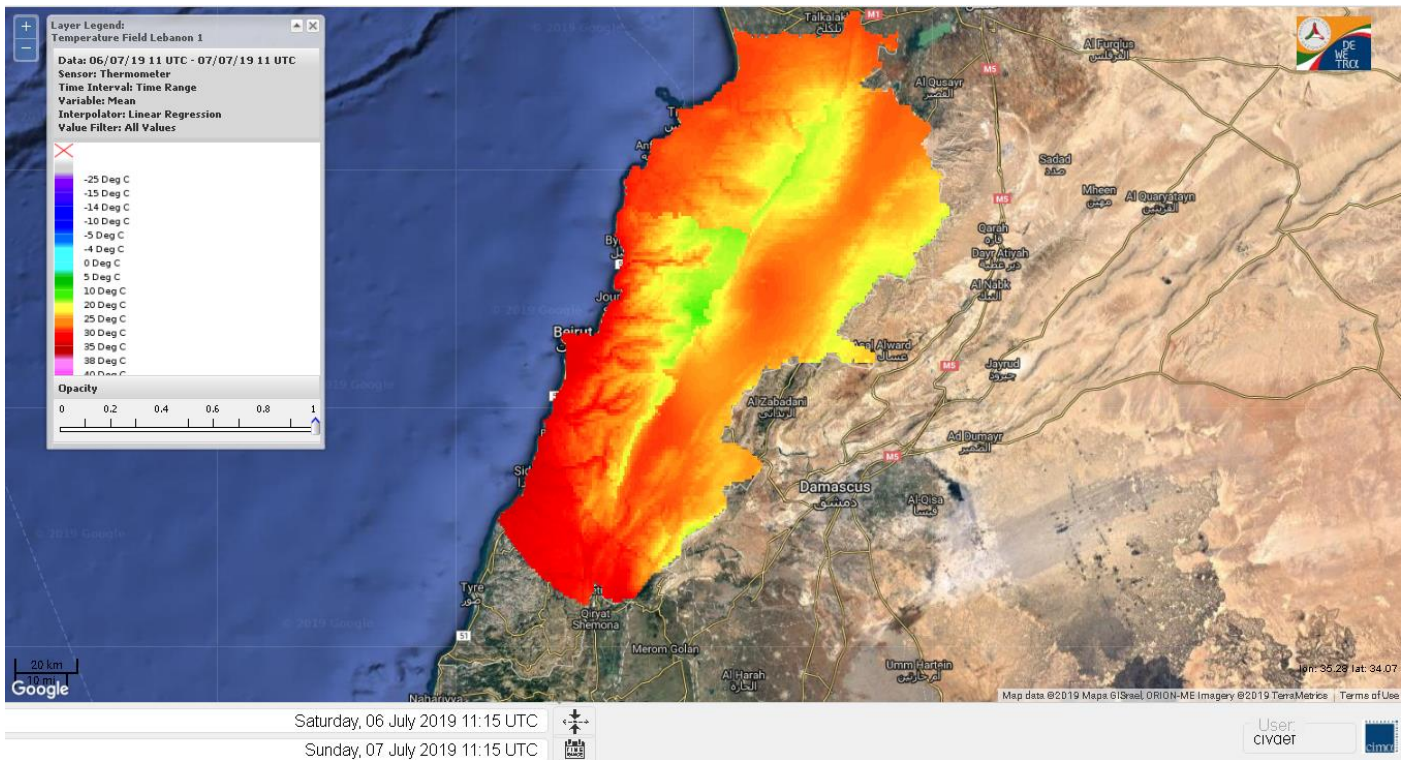

Lebanon temperature for 7 July 2019