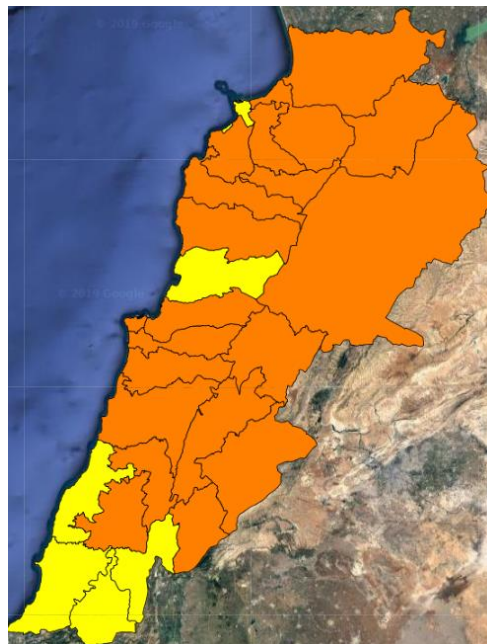

FIRE RISK INDEX

6 July 2019

7 July 2019

8 July 2019

9 July 2019

Layer Legend:
Lebanon Wildfire Risk Index 1

Data: Run: 07/07/2019 00:00. Forecast for 7
Model: RISICO for the Republic of Lebanon
Variable: Fire Weather Index
Spatial Resolution: Caza

- VERY LOW
- LOW
- MEDIUM-LOW
- MEDIUM
- MEDIUM-HIGH
- HIGH
- EXTREME