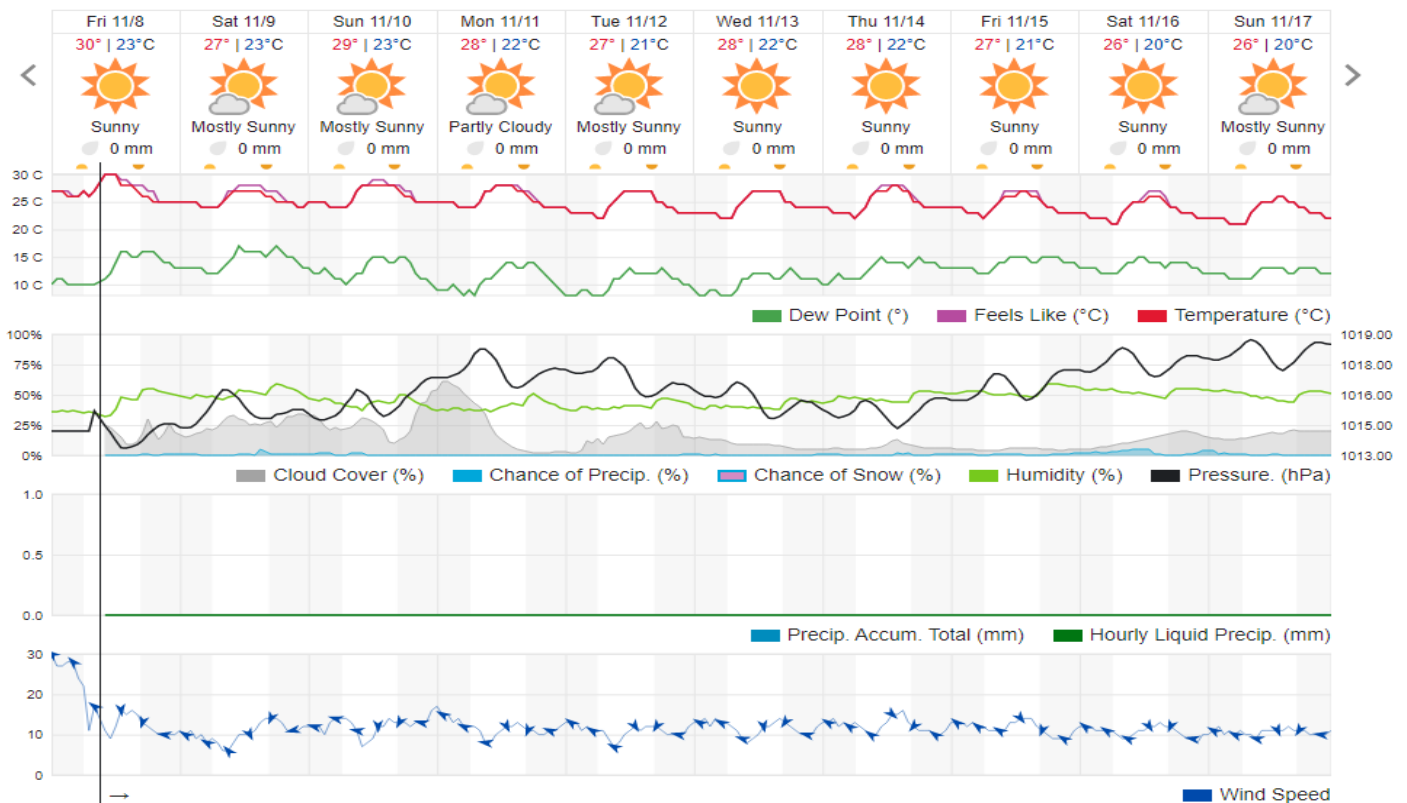

Jabal Moussa Reserve Forecast for 10 November 2019

Beirut, Beirut Governorate, Lebanon 10-Day Weather Forecast

30° ACHRAFIEH, RIZK STATION | CHANGE

TODAY HOURLY 10-DAY CALENDAR HISTORY WUNDERMAP

Customize