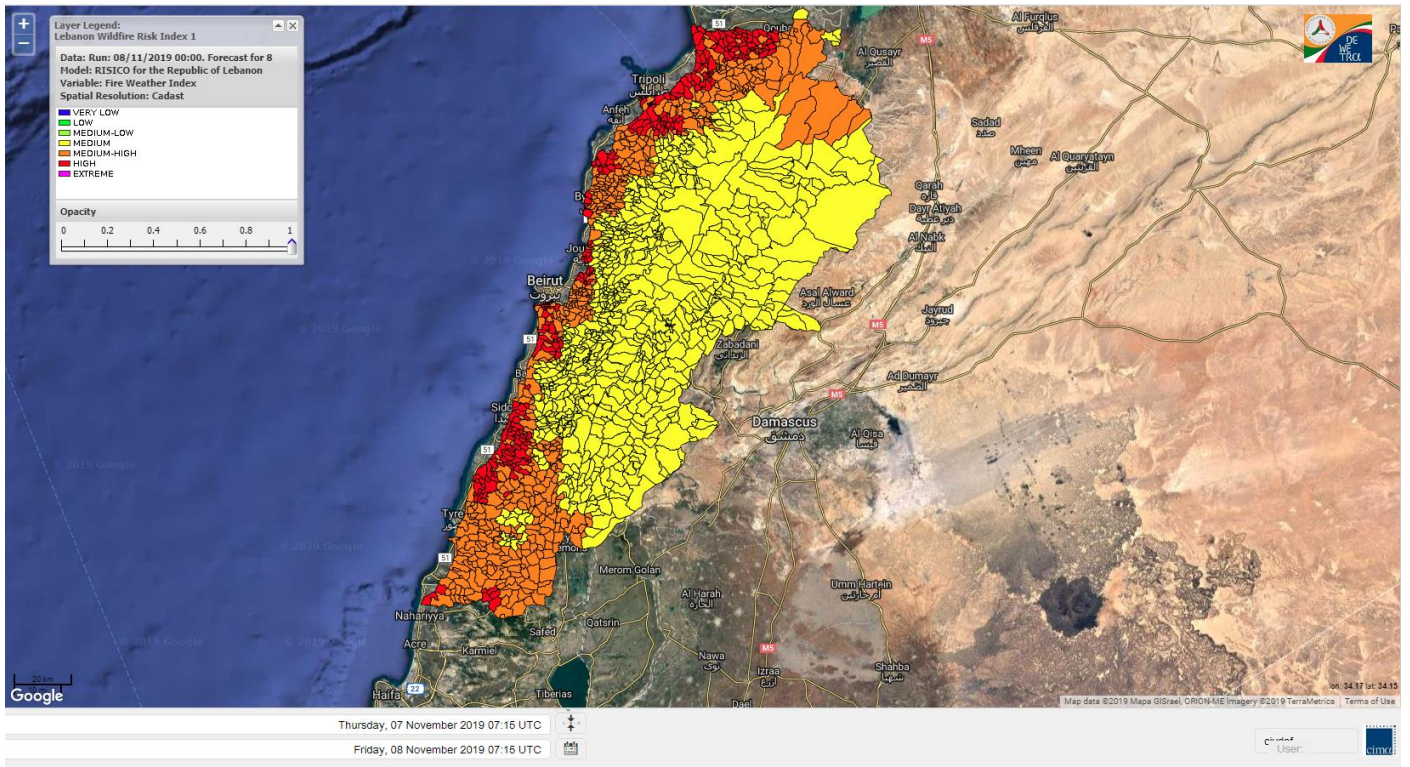

Lebanon for 8 November 2019