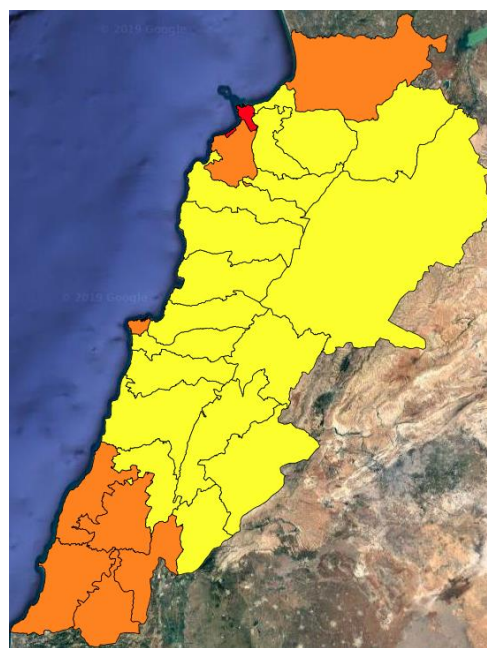

8 November 2019