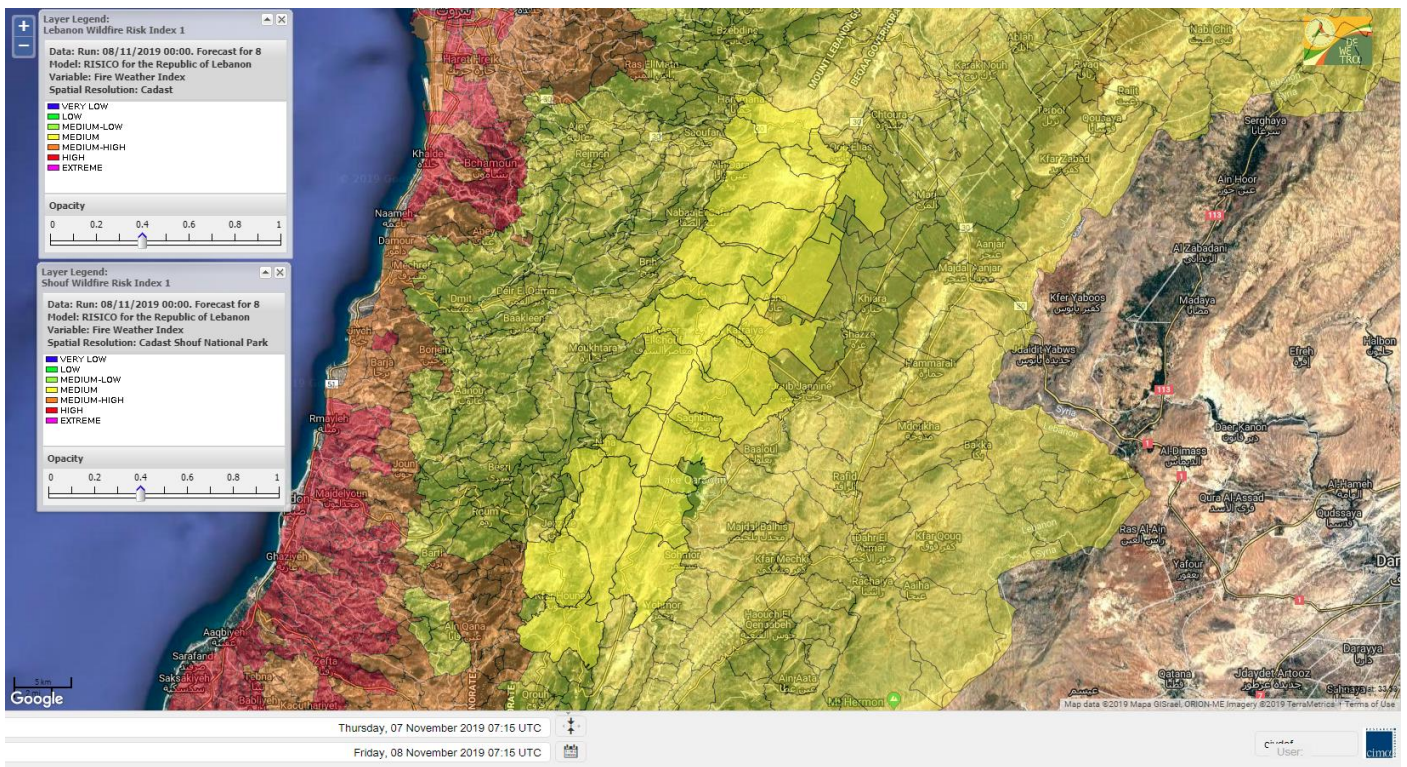

- VERY LOW
- LOW
- MEDIUM-LOW
- MEDIUM
- MEDIUM-HIGH
- HIGH
- EXTREME

Lebanon for 8 November 2019

Lebanon for 9 November 2019

Lebanon for 10 November 2019

Shouf Biosphere Reserve Forecast for 8 November 2019