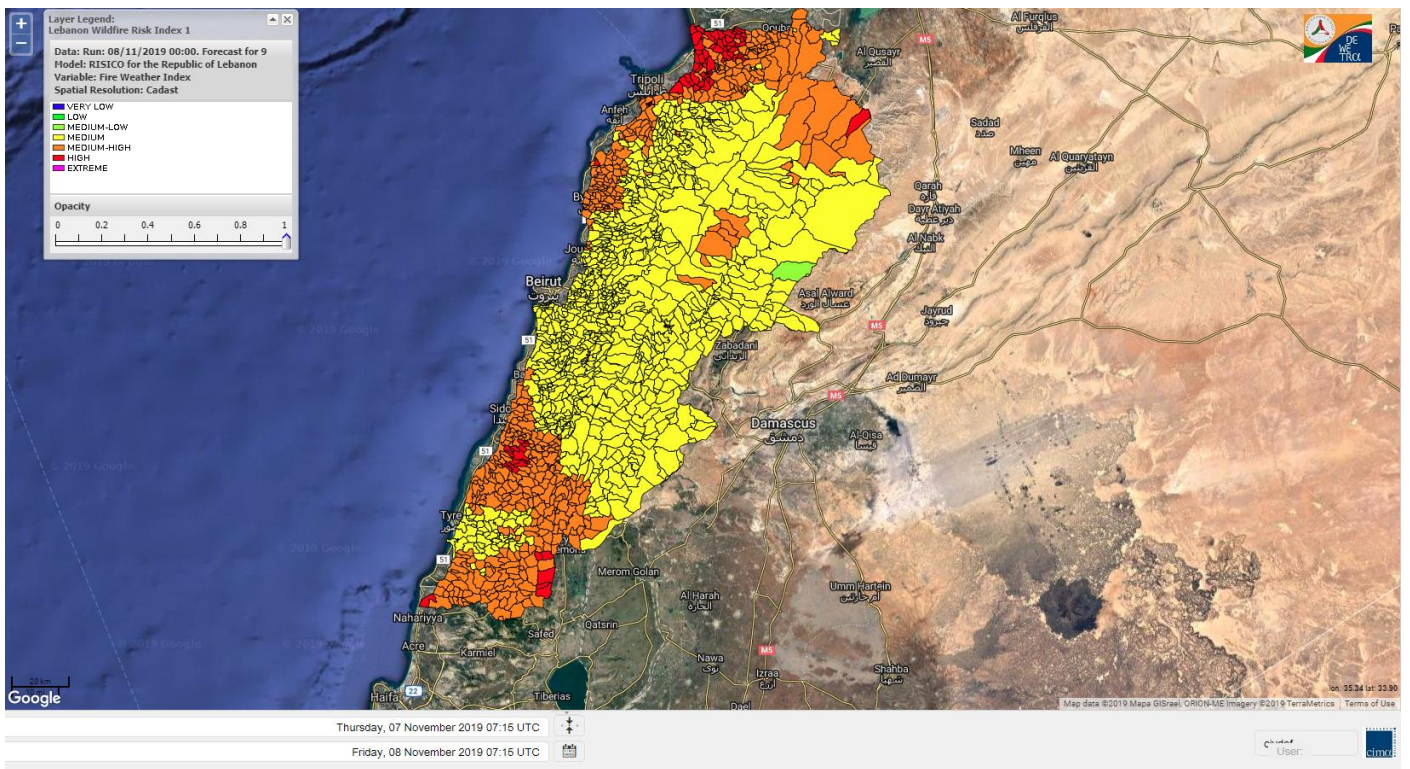

Lebanon for 9 November 2019