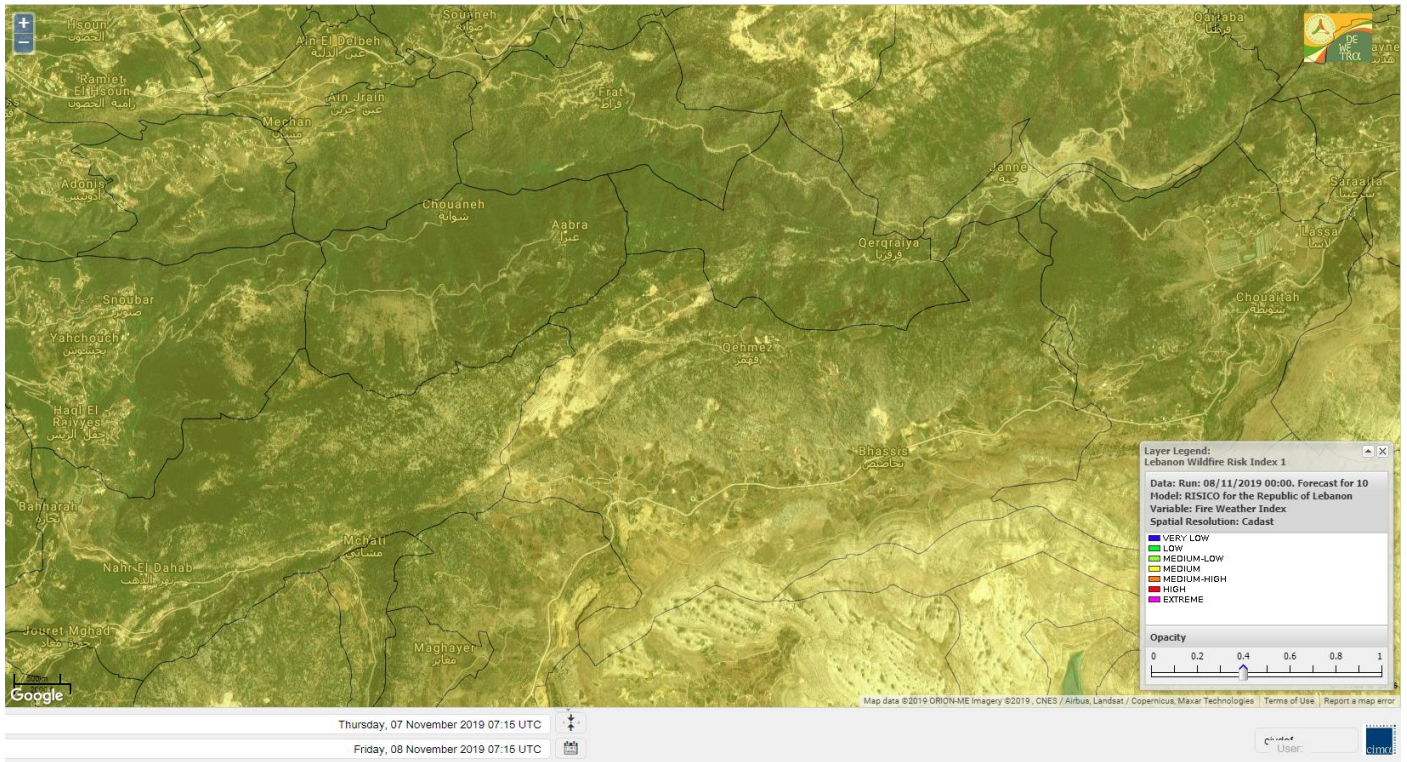

Jabal Moussa Reserve Forecast for 10 November 2019

Beirut, Beirut Governorate, Lebanon 10-Day Weather Forecast

30° ACHRAFIEH, RIZK STATION | CHANGE

TODAY HOURLY 10-DAY CALENDAR HISTORY WUNDERMAP

Customize