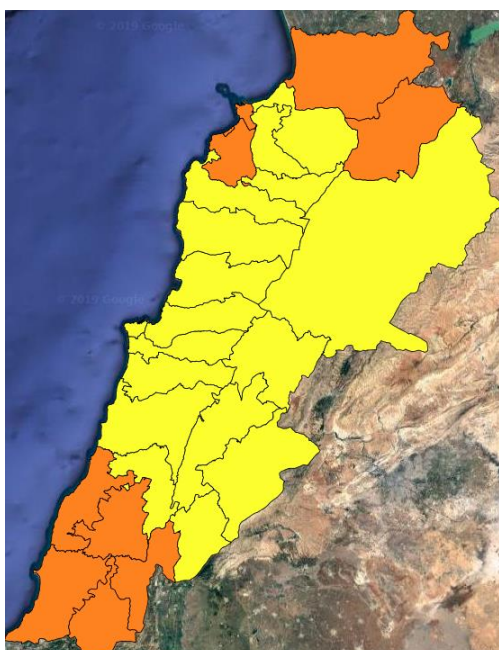

Beirut, 8 November 2019

FIRE RISK INDEX

7 November 2019

8 November 2019

9 November 2019

10 November 2019

Layer Legend:
Lebanon Wildfire Risk Index 1

Data: Run: 08/11/2019 00:00. Forecast for 8
Model: RISICO for the Republic of Lebanon
Variable: Fire Weather Index
Spatial Resolution: Caza