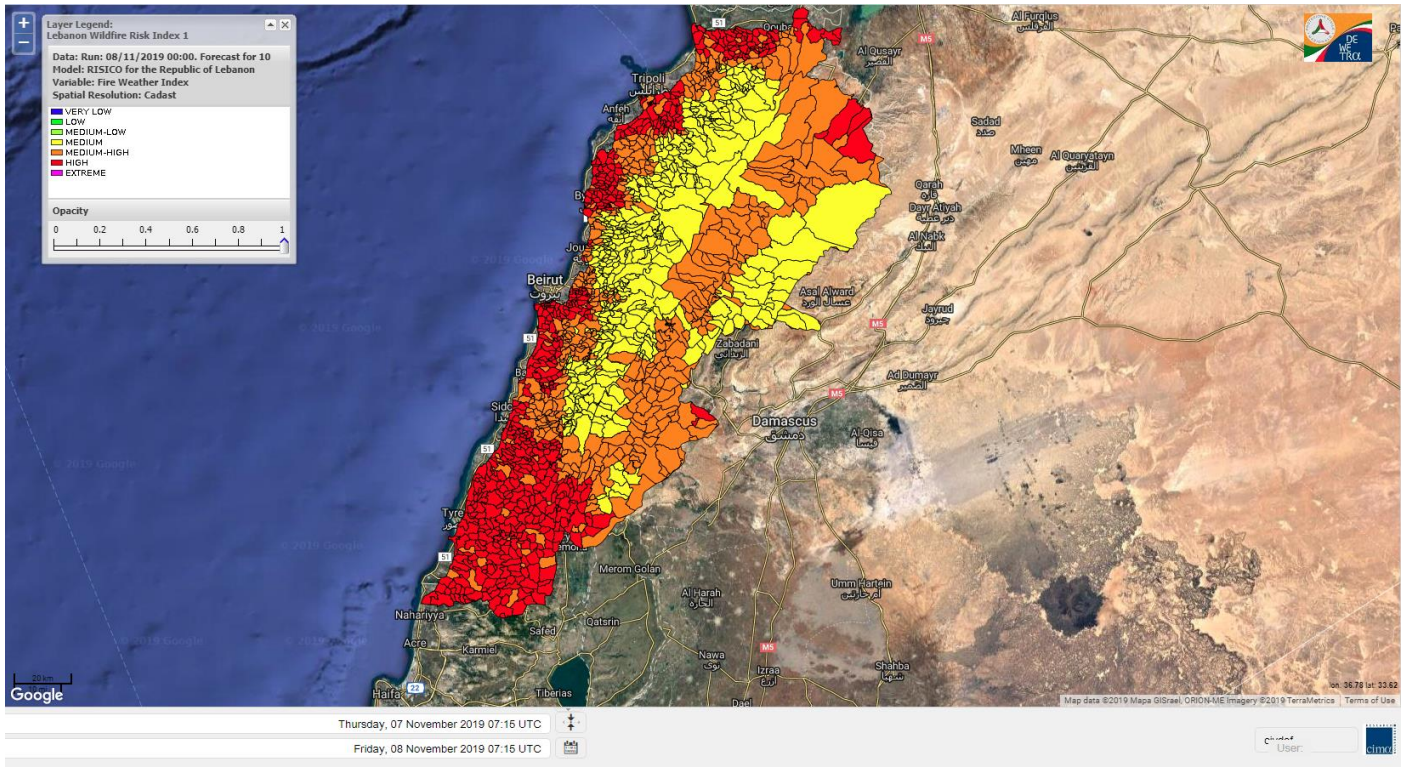

Lebanon for 10 November 2019