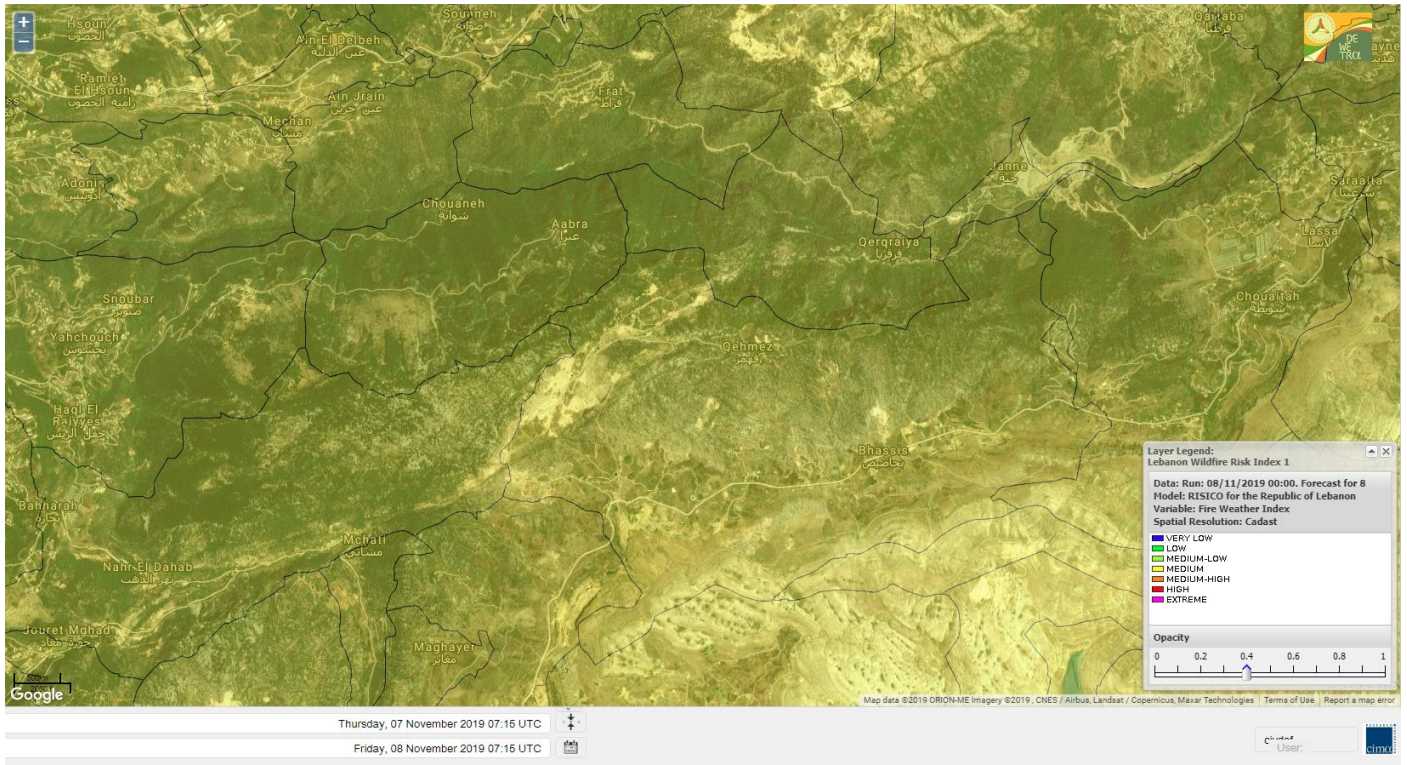

Jabal Moussa Reserve Forecast for 8 November 2019