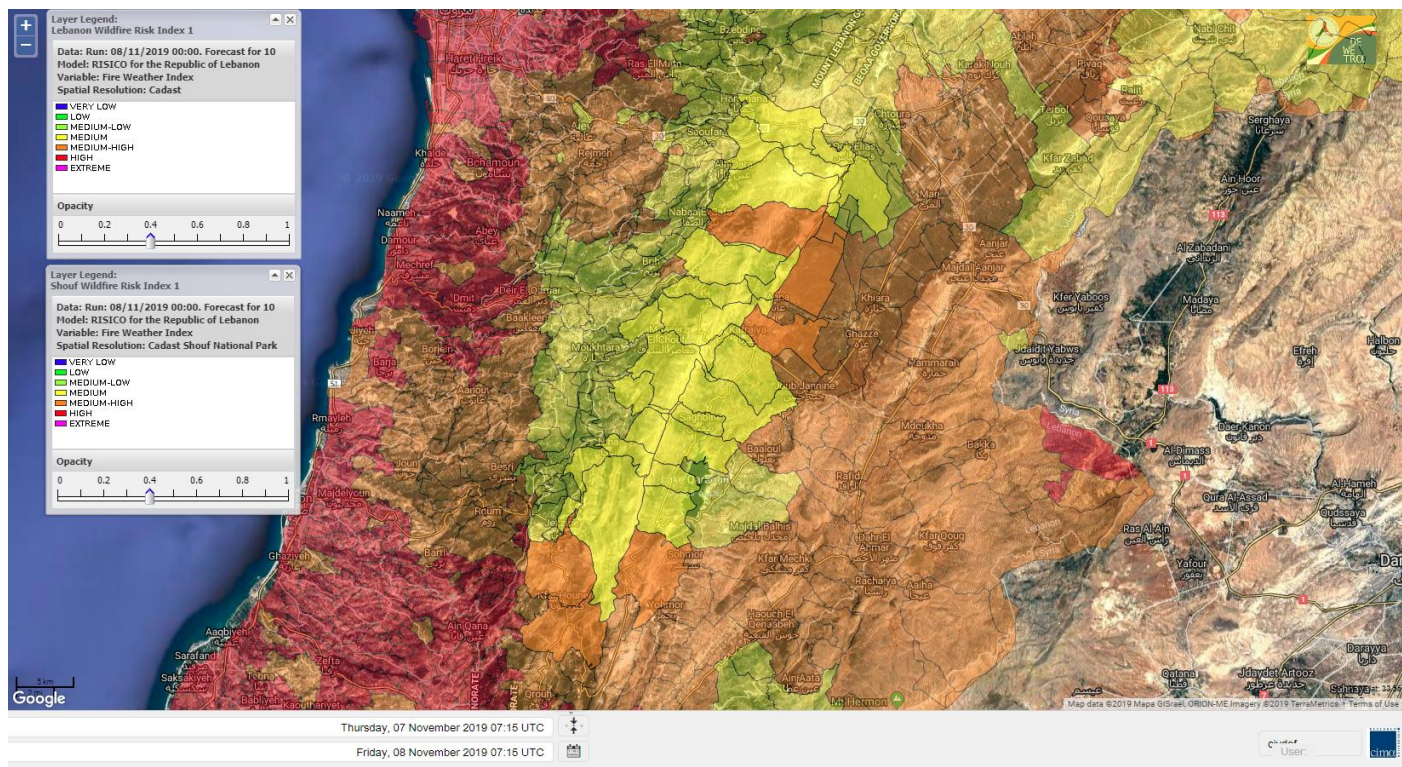

Shouf Biosphere Reserve Forecast for 10 November 2019