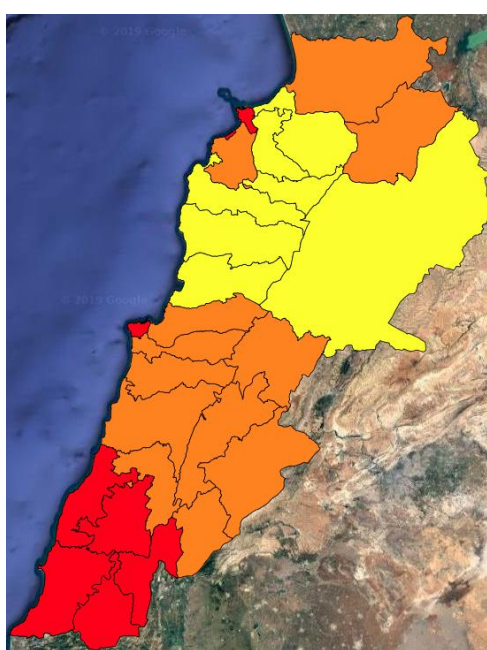

Beirut, 8 November 2019

FIRE RISK INDEX

7 November 2019

8 November 2019

9 November 2019

10 November 2019

Layer Legend:
Lebanon Wildfire Risk Index 1

Data: Run: 08/11/2019 00:00. Forecast for 8
Model: RISICO for the Republic of Lebanon
Variable: Fire Weather Index
Spatial Resolution: Caza