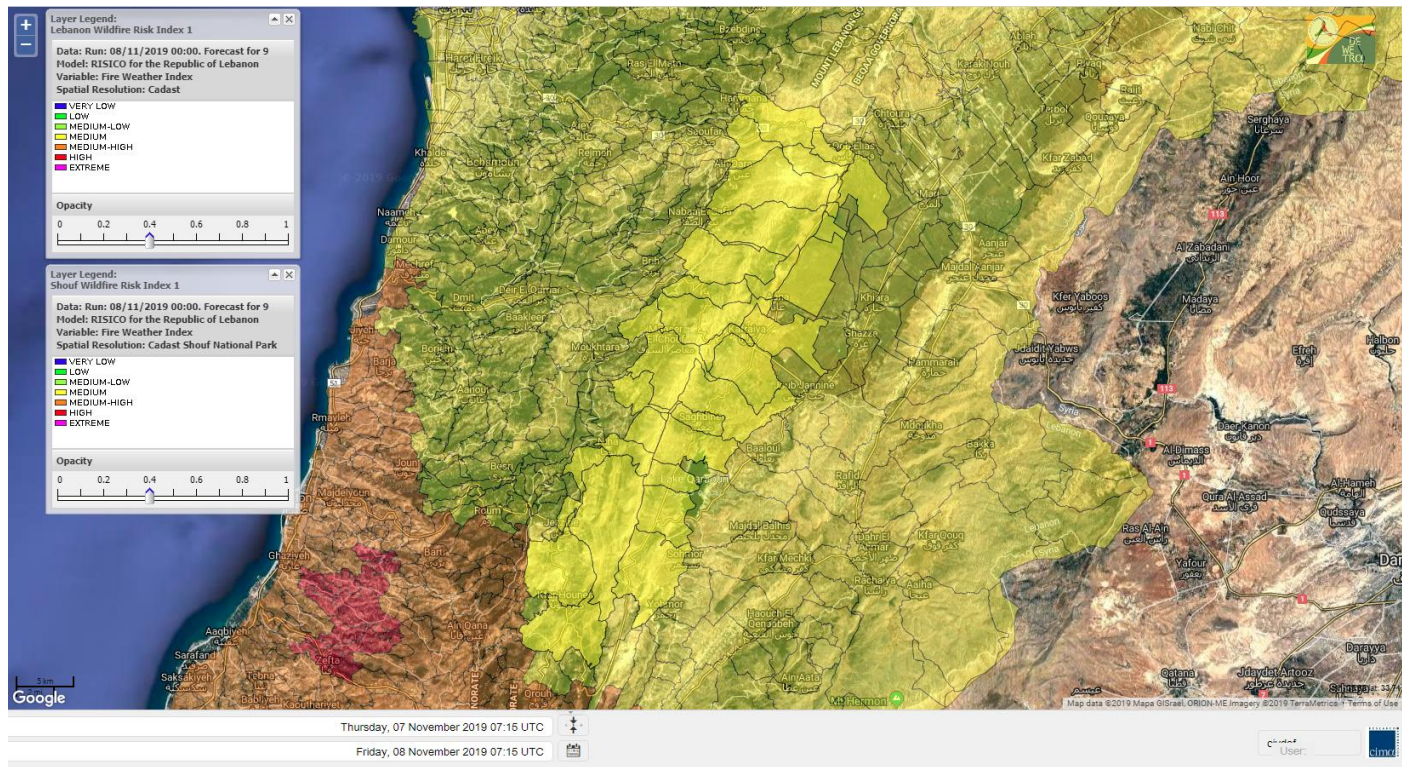

Shouf Biosphere Reserve Forecast for 9 November 2019