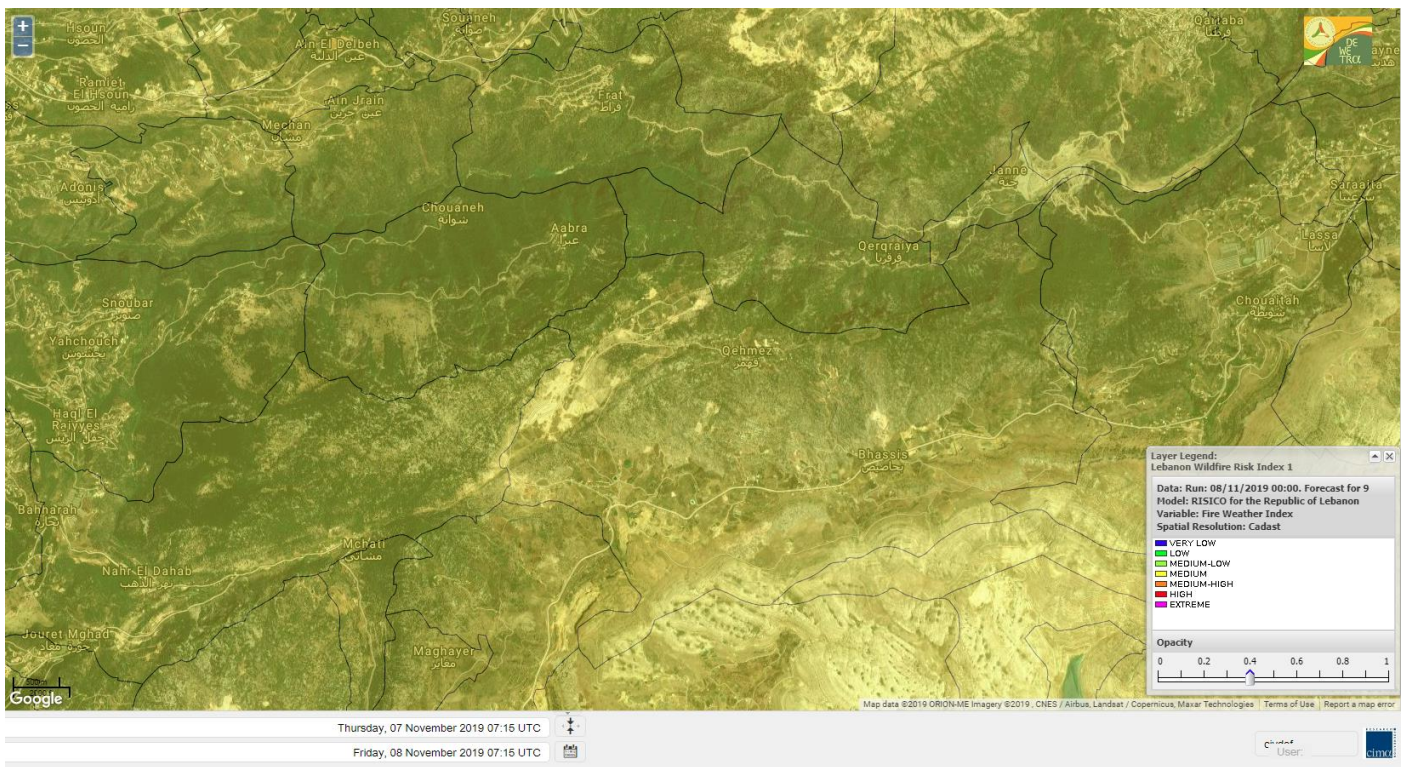

Jabal Moussa Reserve Forecast for 10 November 2019

Beirut, Beirut Governorate, Lebanon 10-Day Weather Forecast

30° ACHRAFIEH, RIZK STATION | CHANGE

TODAY HOURLY 10-DAY CALENDAR HISTORY WUNDERMAP

Customize