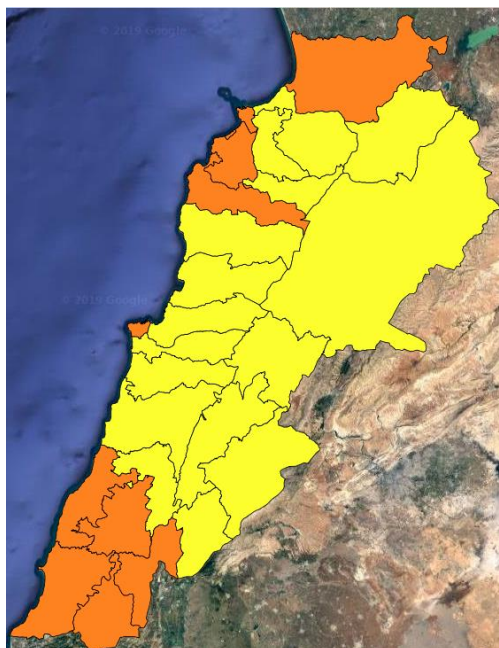

FIRE RISK INDEX

7 November 2019