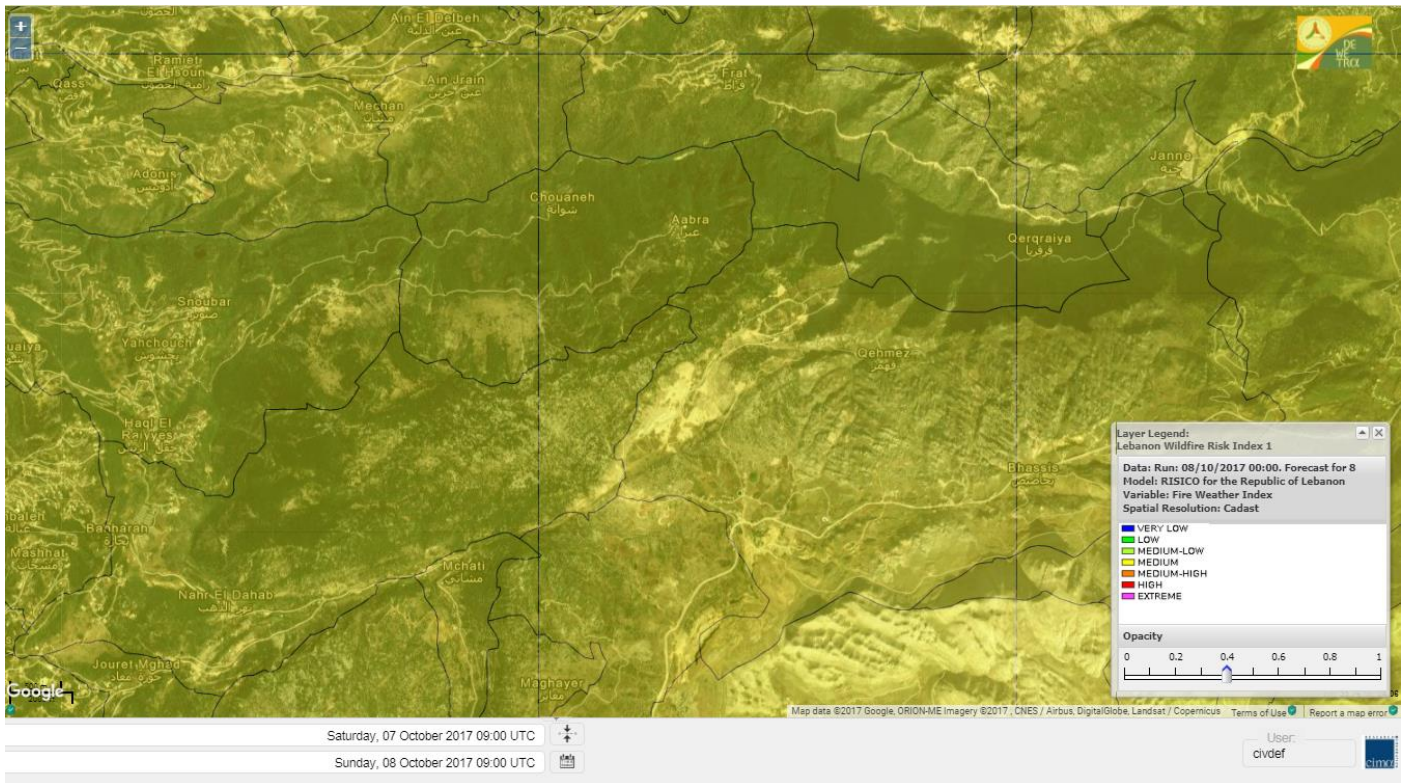

Jabal Moussa Reserve Forecast for 8 Oct 2017