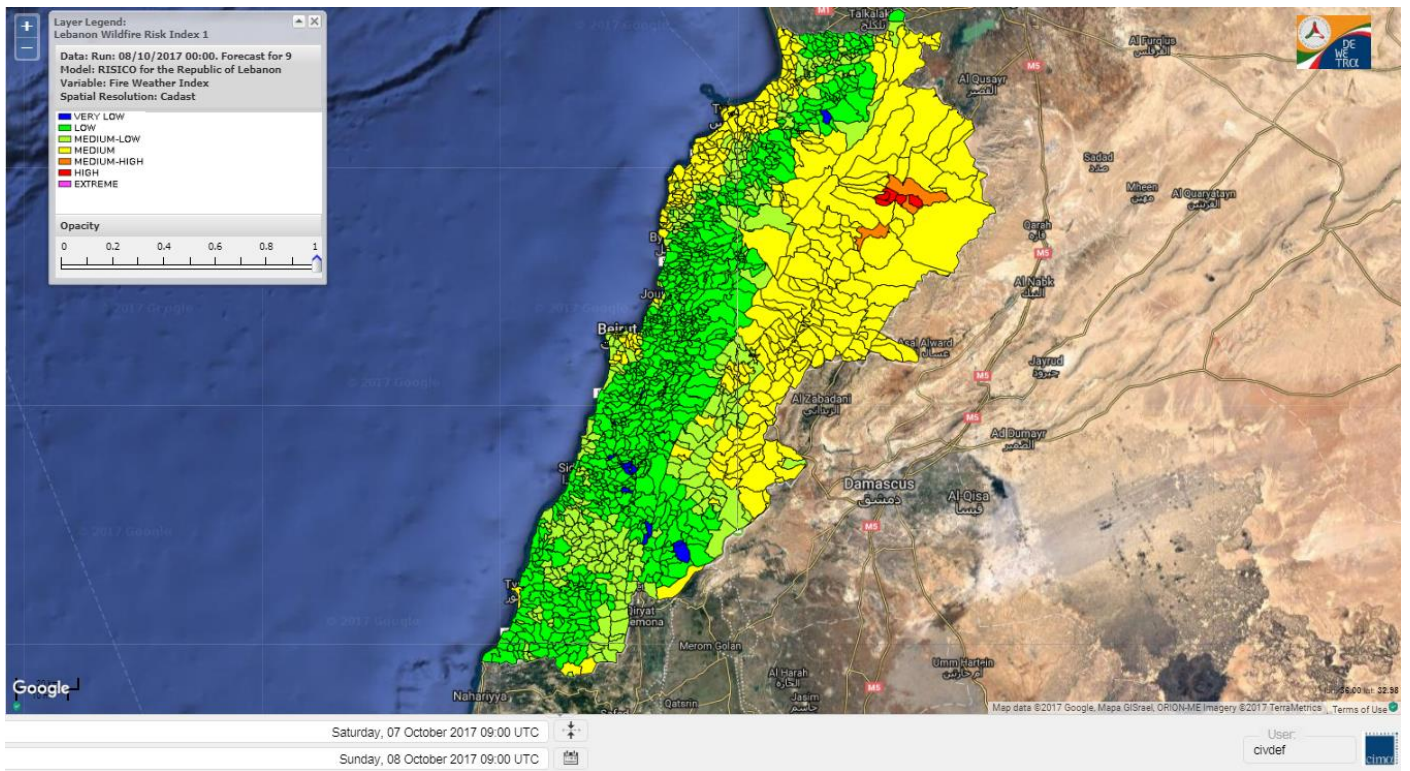

Lebanon for 9 Oct 2017