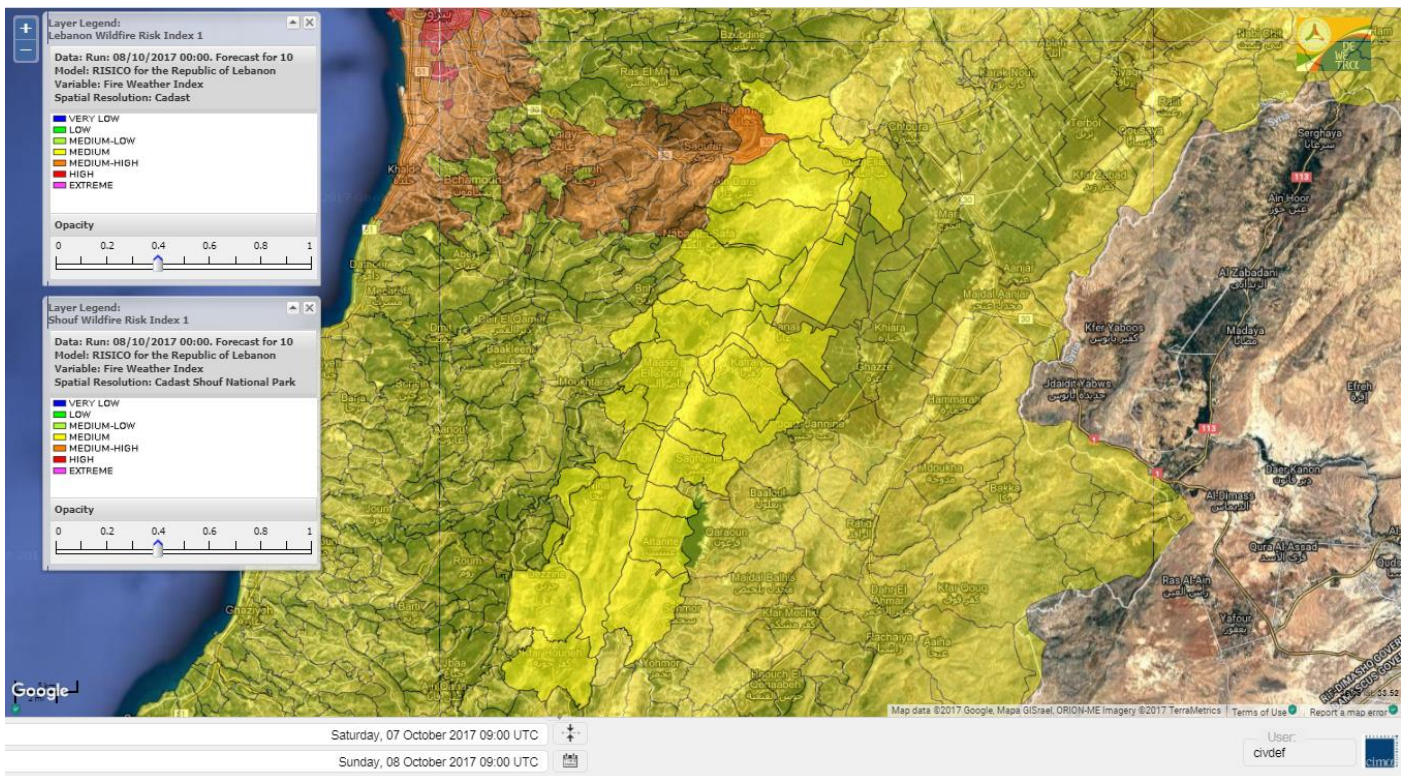

Shouf Biosphere Reserve Forecast for 10 Oct 2017