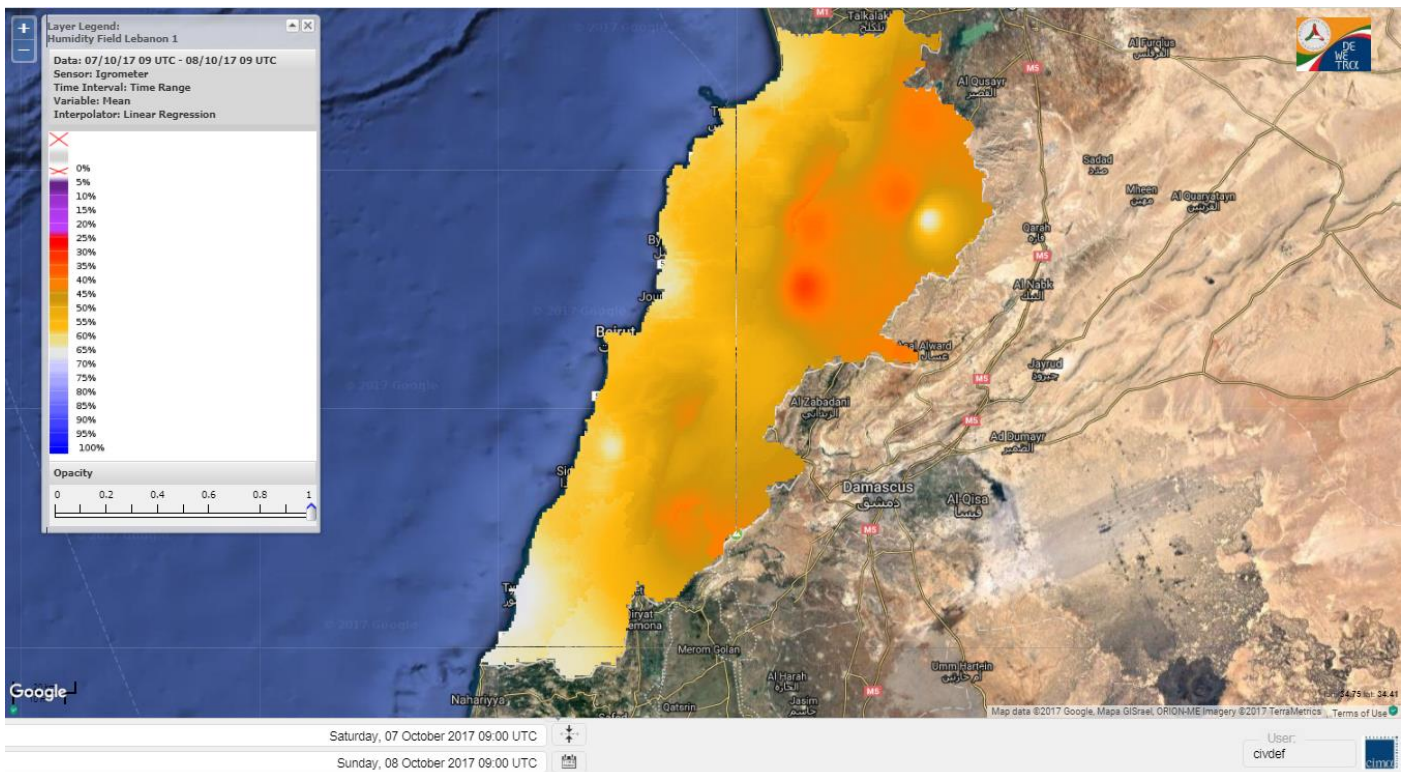

Beirut, 8 October 2017

FIRE RISK INDEX

Lebanon temperature for 8 Oct 2017

Lebanon humidity for 8 Oct 2017

Lebanon for 8 Oct 2017

Lebanon for 9 Oct 2017

Lebanon for 10 Oct 2017

Shouf Biosphere Reserve Forecast for 8 Oct 2017