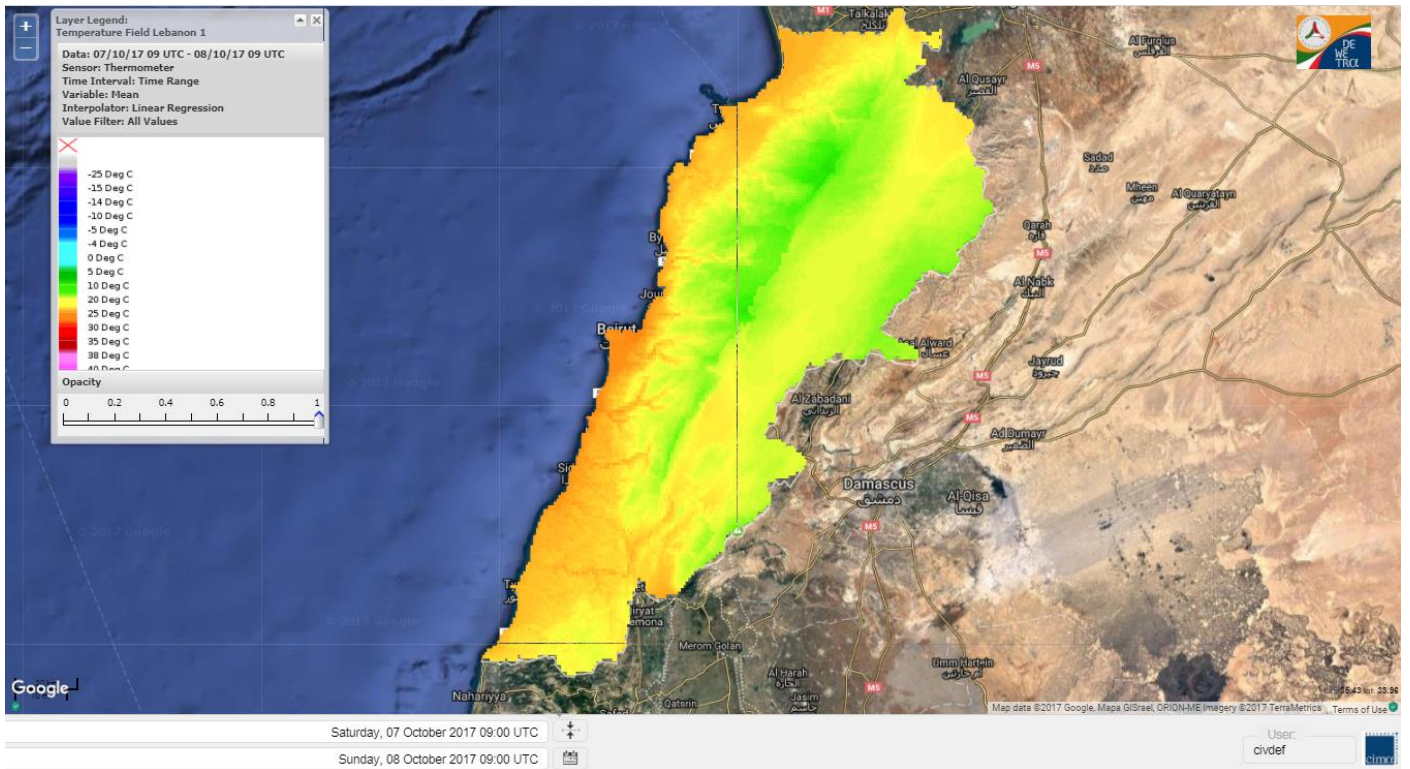

Lebanon temperature for 8 Oct 2017