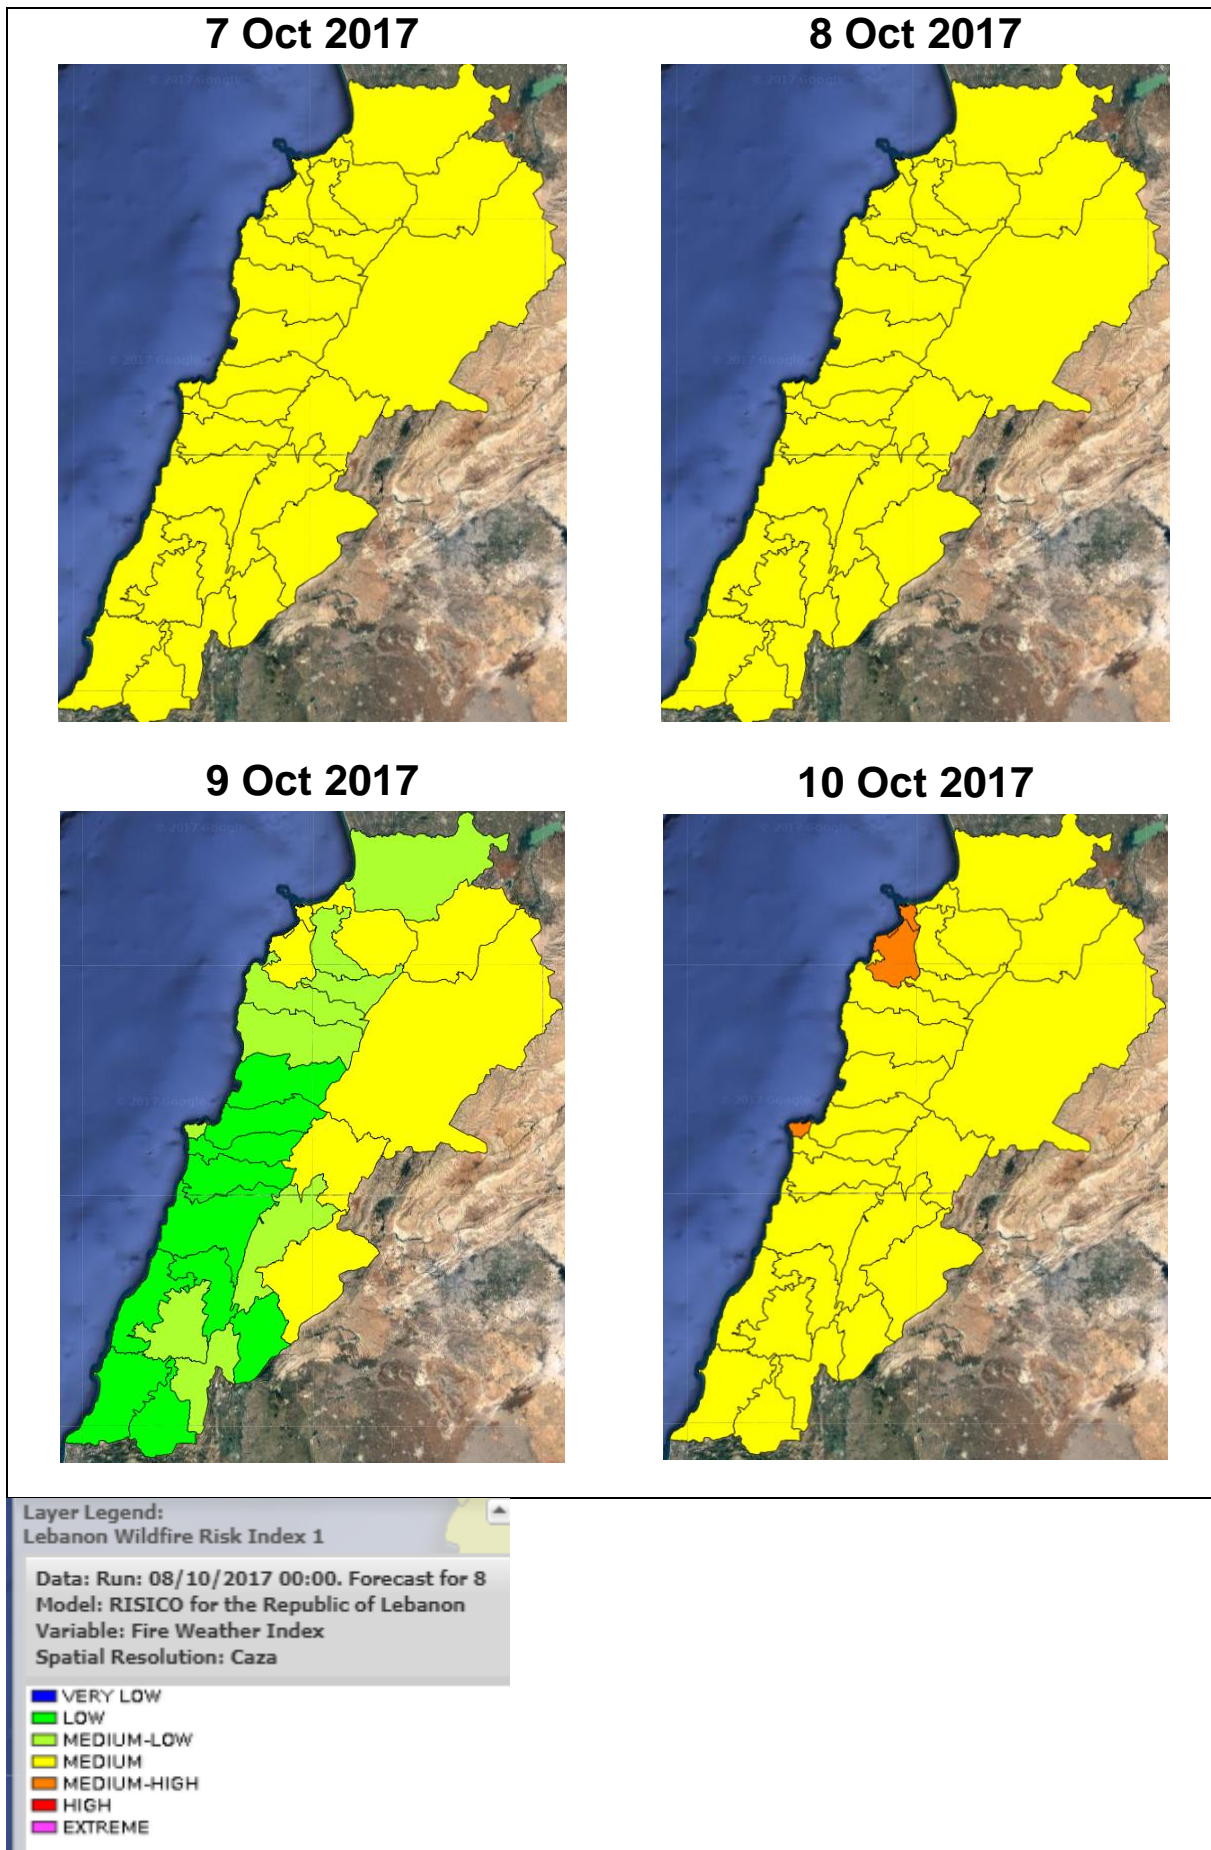

FIRE RISK INDEX