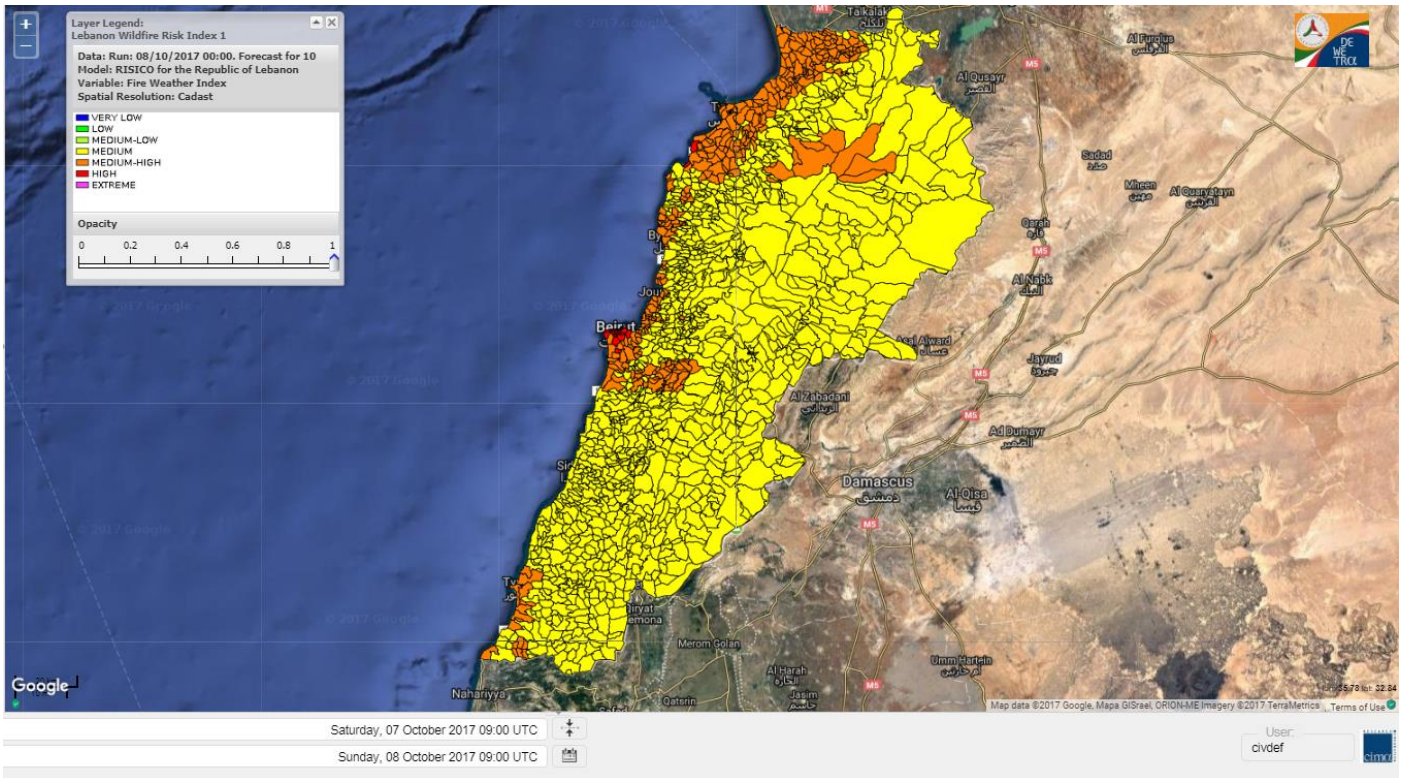

Lebanon for 10 Oct 2017