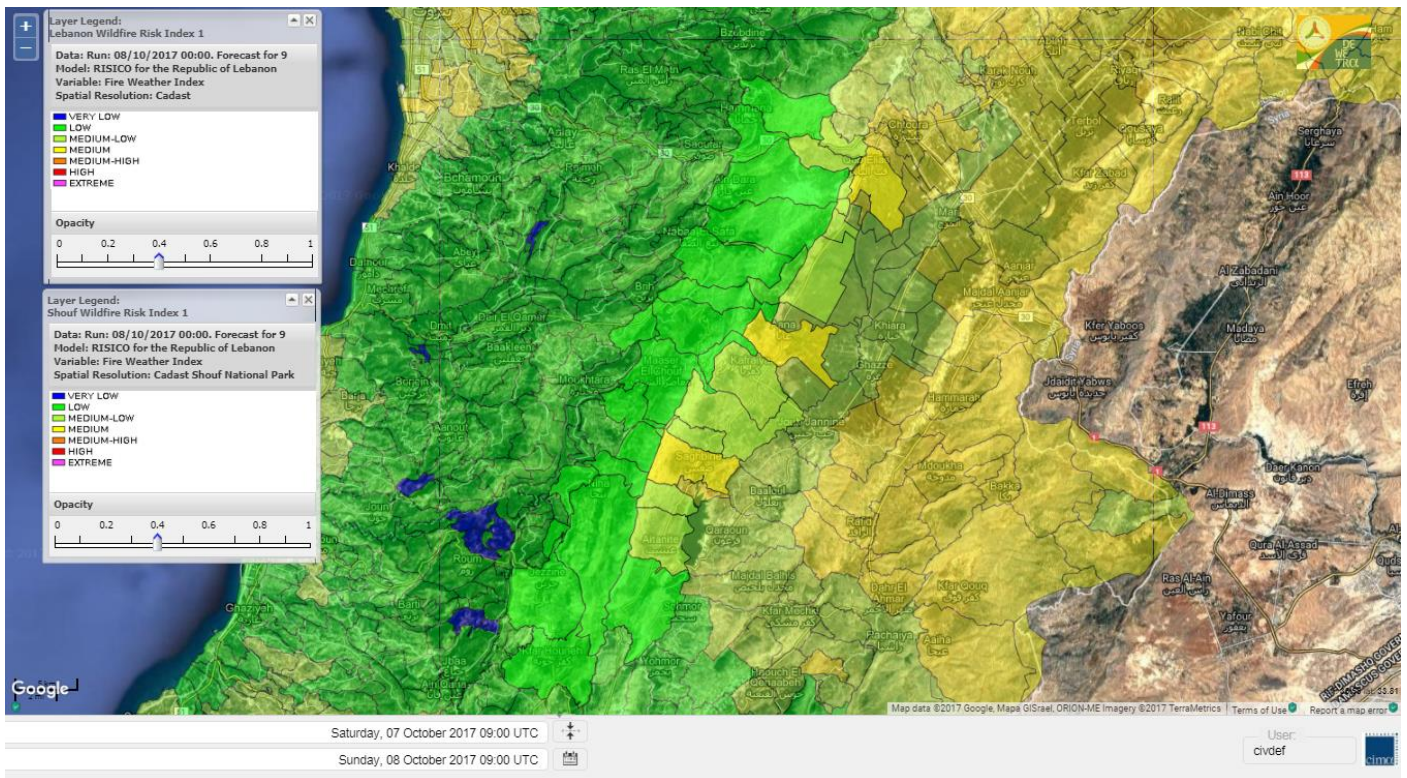

Shouf Biosphere Reserve Forecast for 9 Oct 2017