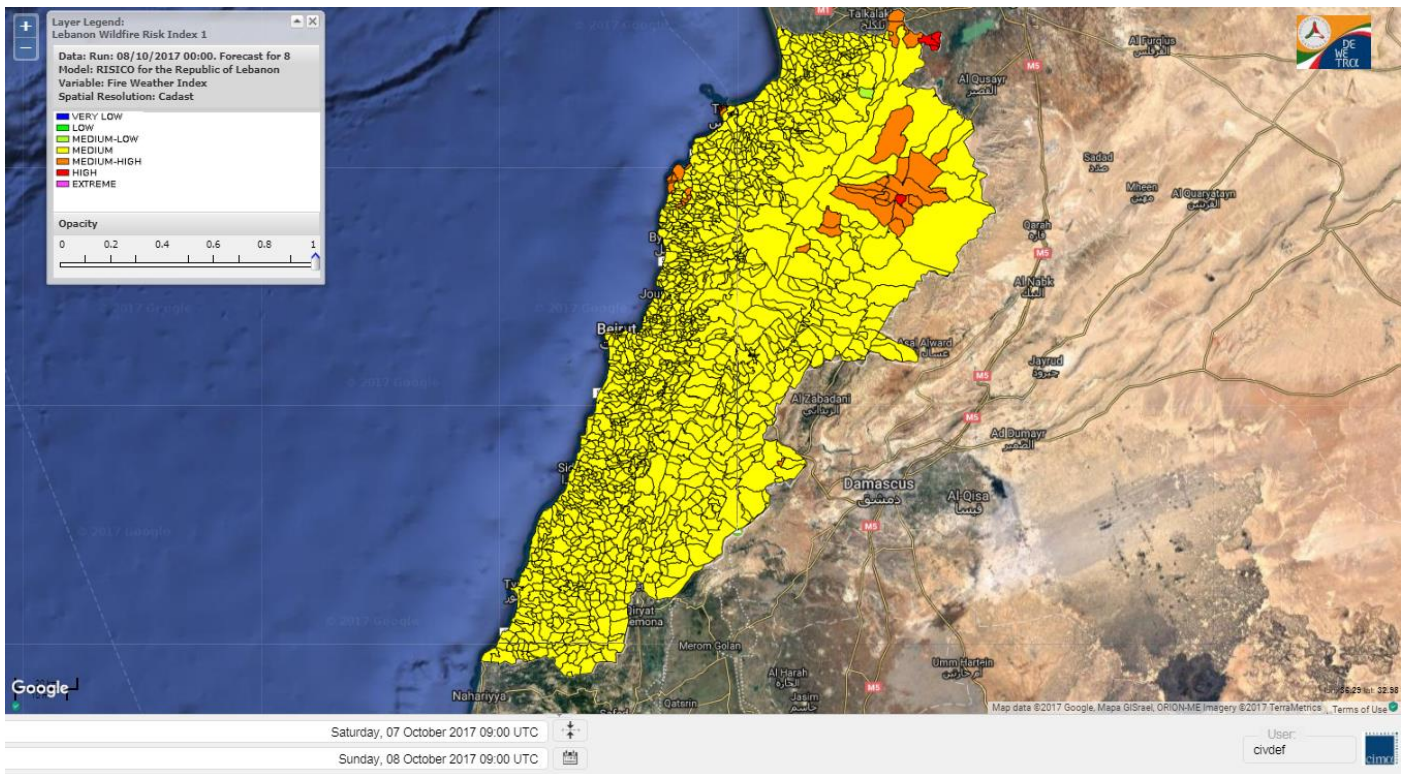

Beirut, 8 October 2017

FIRE RISK INDEX

Lebanon temperature for 8 Oct 2017

Lebanon humidity for 8 Oct 2017

Lebanon for 8 Oct 2017

Lebanon for 9 Oct 2017

Lebanon for 10 Oct 2017

Shouf Biosphere Reserve Forecast for 8 Oct 2017