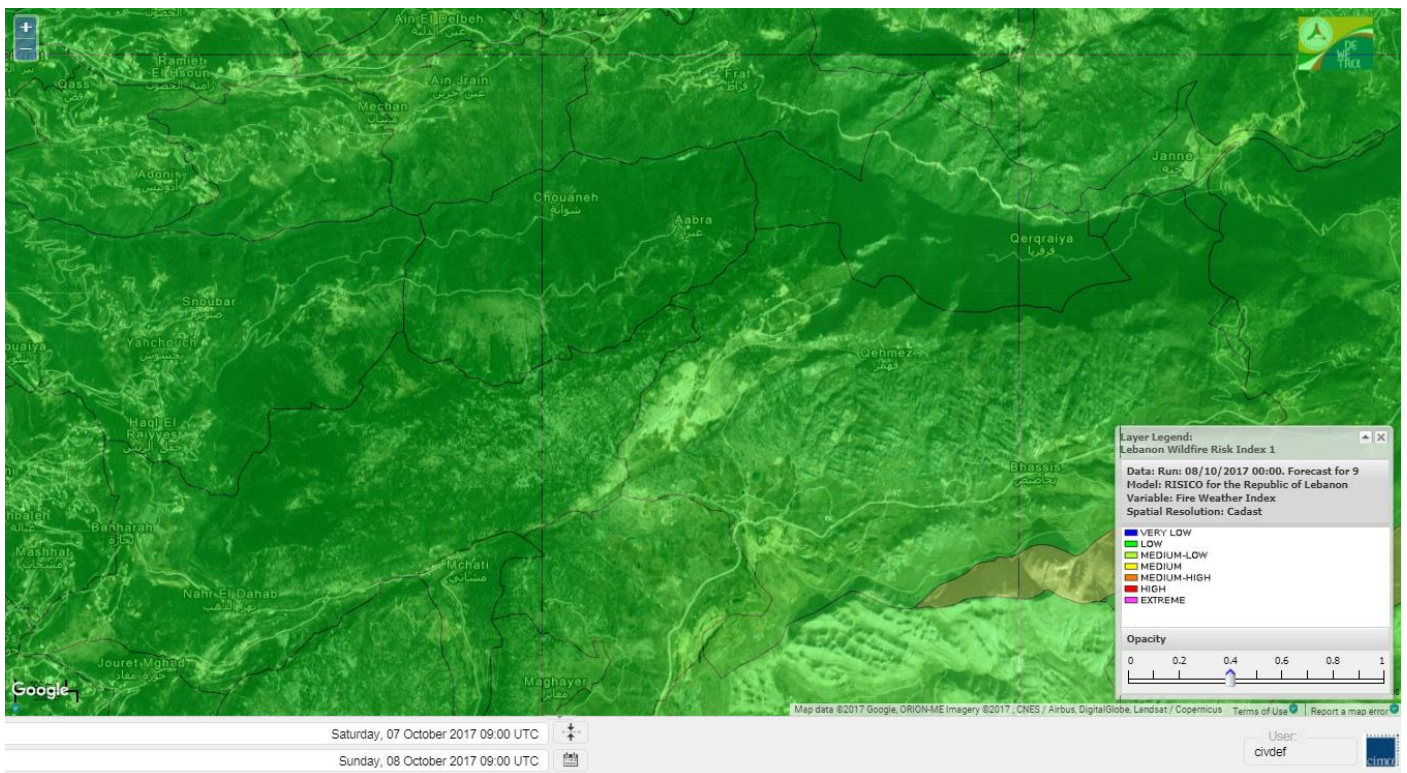

Jabal Moussa Reserve Forecast for 9 Oct 2017