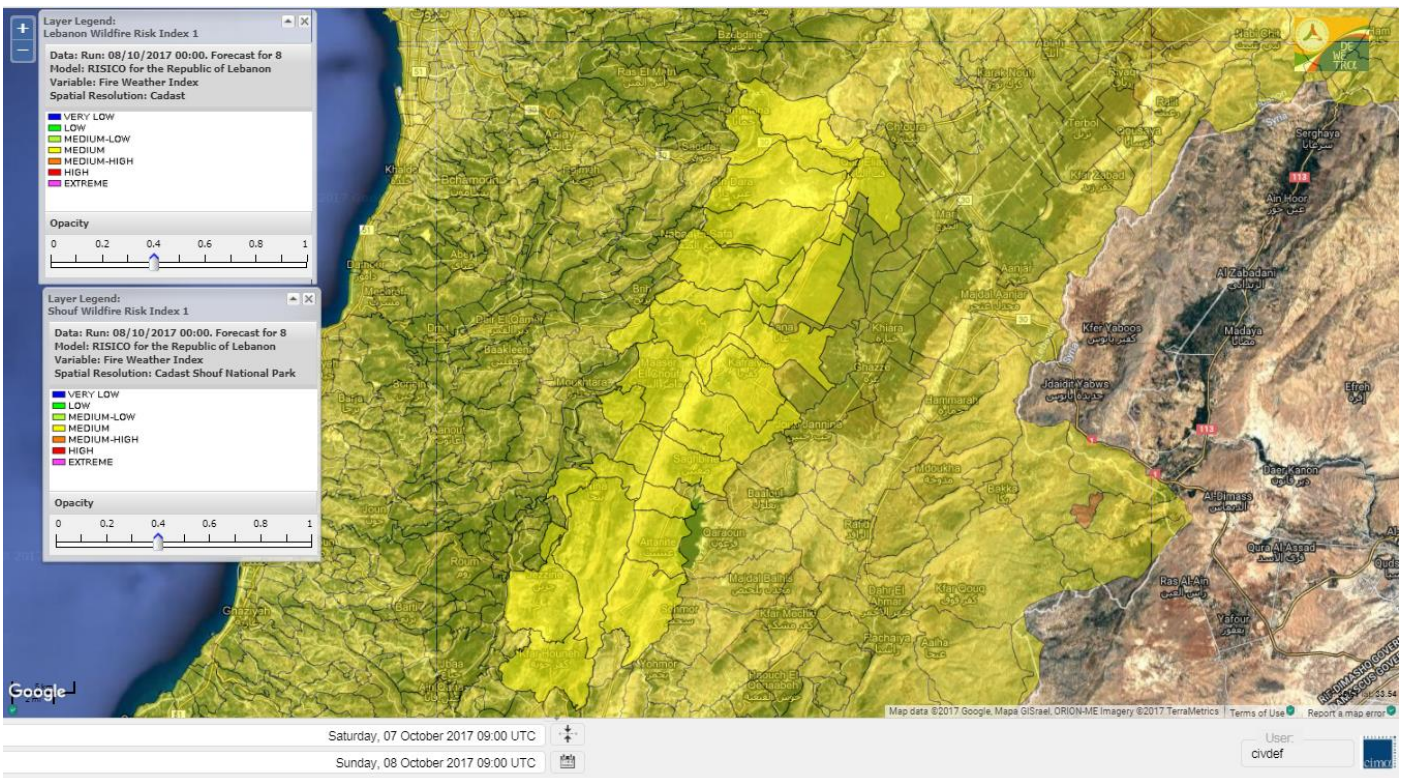

Beirut, 8 October 2017

FIRE RISK INDEX

Lebanon temperature for 8 Oct 2017

Lebanon humidity for 8 Oct 2017

Lebanon for 8 Oct 2017

Lebanon for 9 Oct 2017

Lebanon for 10 Oct 2017

Shouf Biosphere Reserve Forecast for 8 Oct 2017