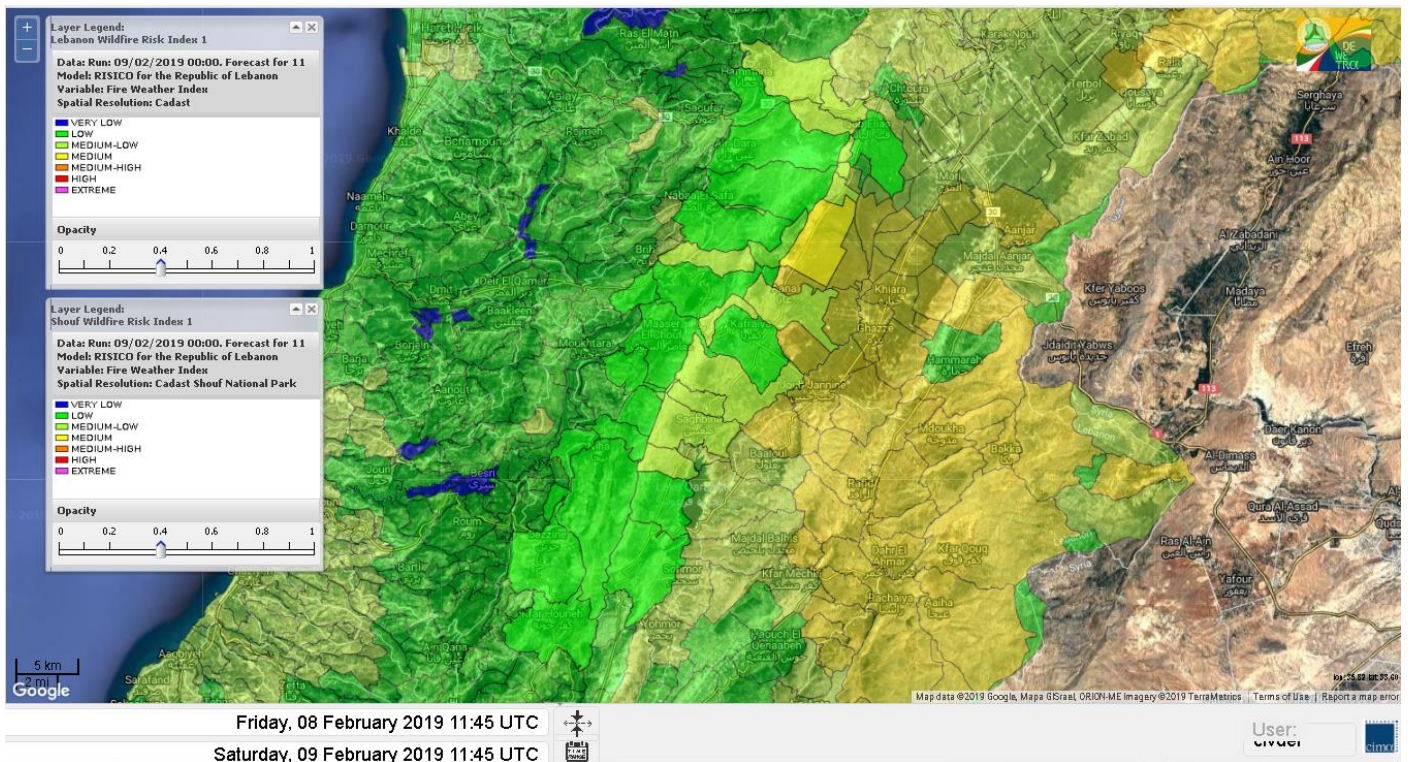

Shouf Biosphere Reserve Forecast for 11 February 2019