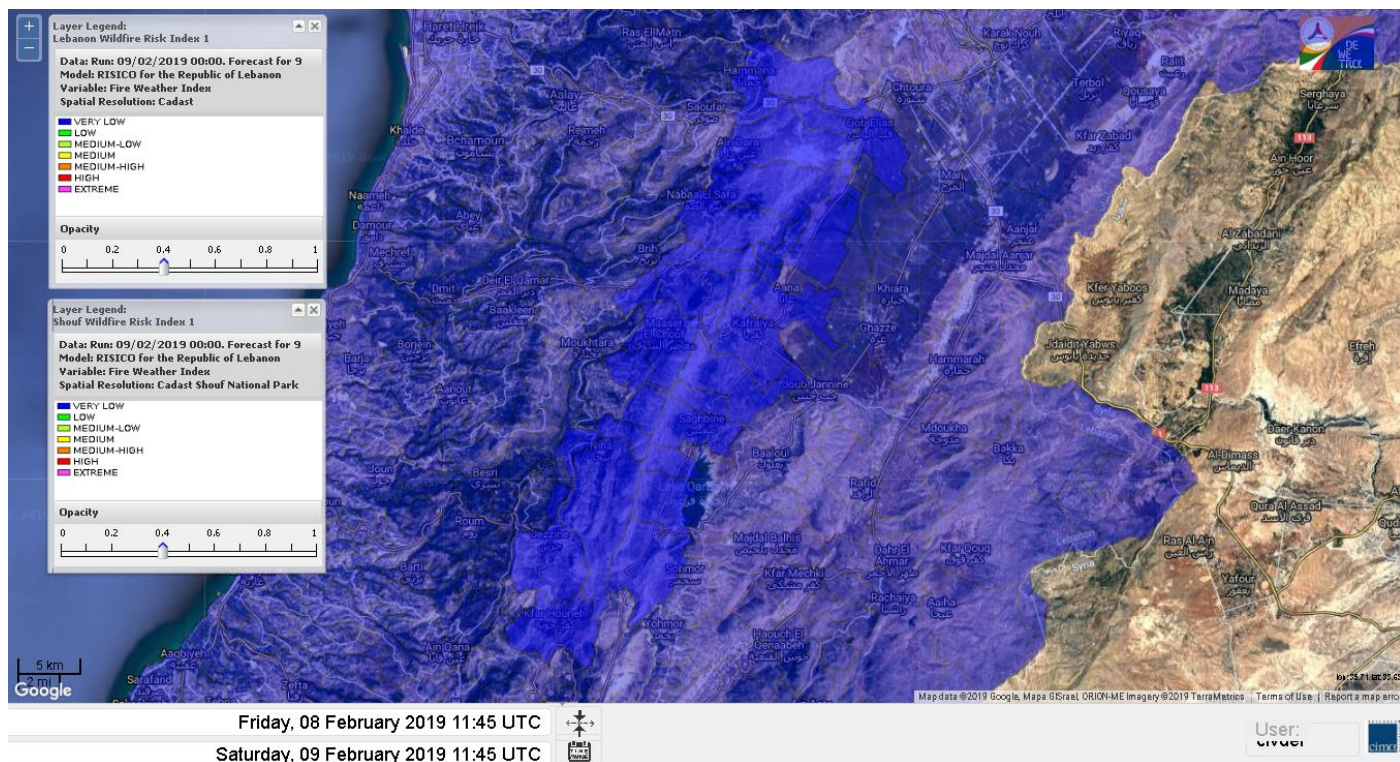

Shouf Biosphere Reserve Forecast for 9 February 2019