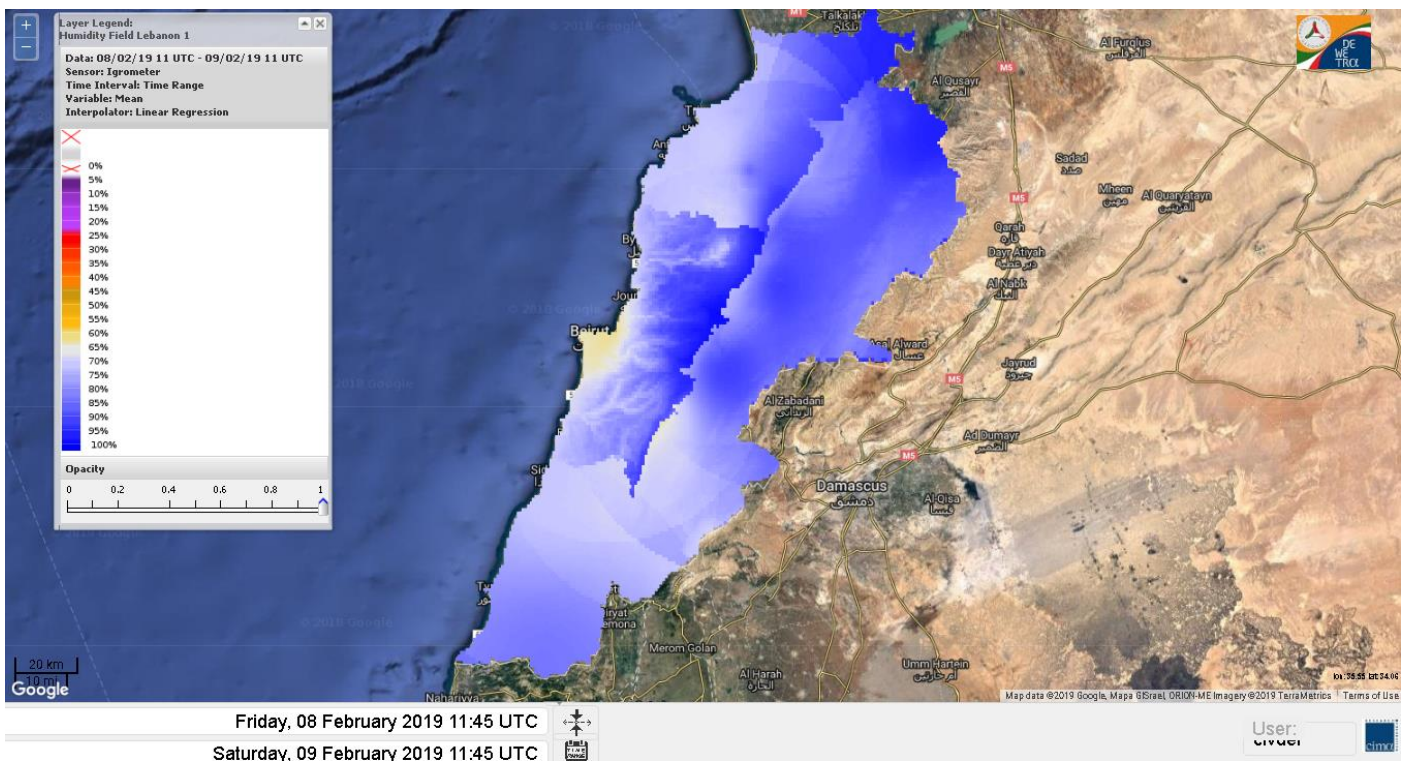

Lebanon humidity for 9 February 2019