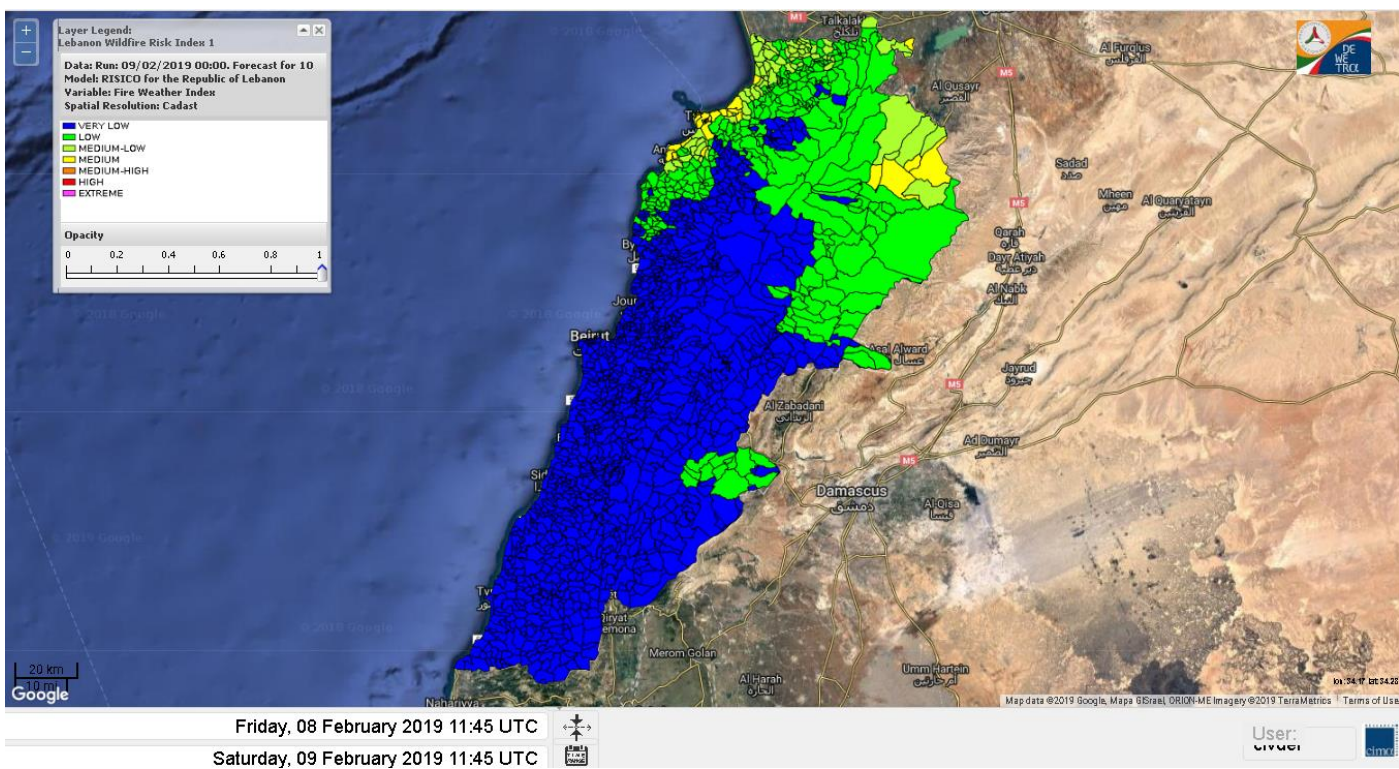

Lebanon for 10 February 2019