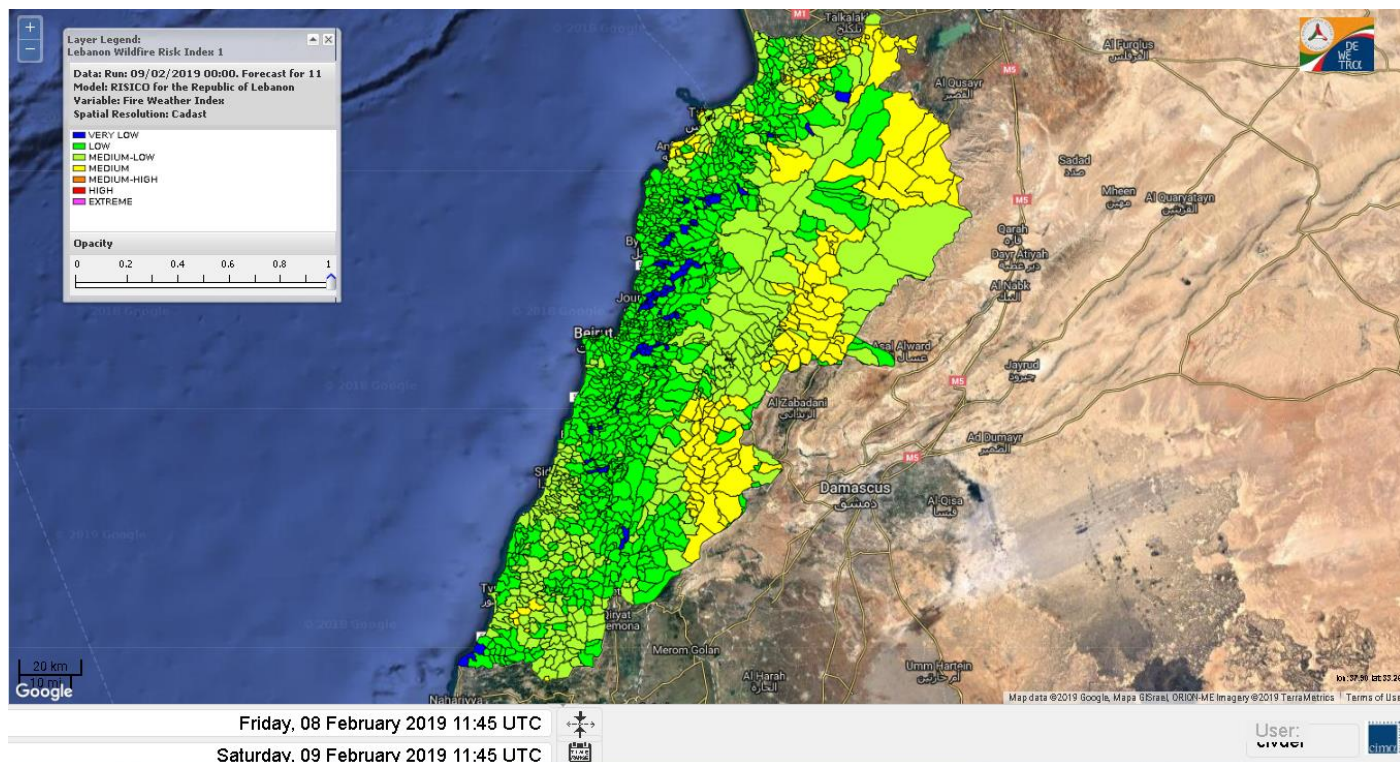

Lebanon for 11 February 2019