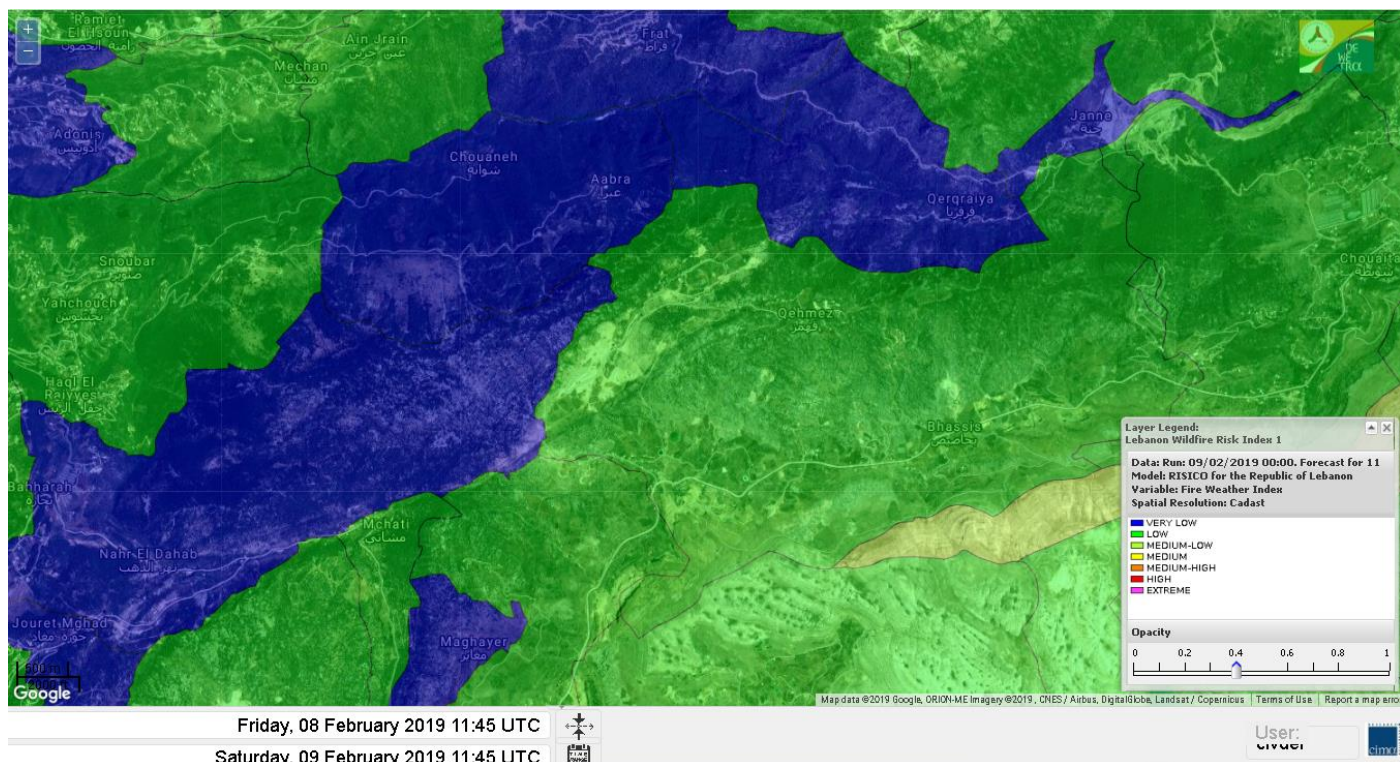

Jabal Moussa Reserve Forecast for 11 February 2019