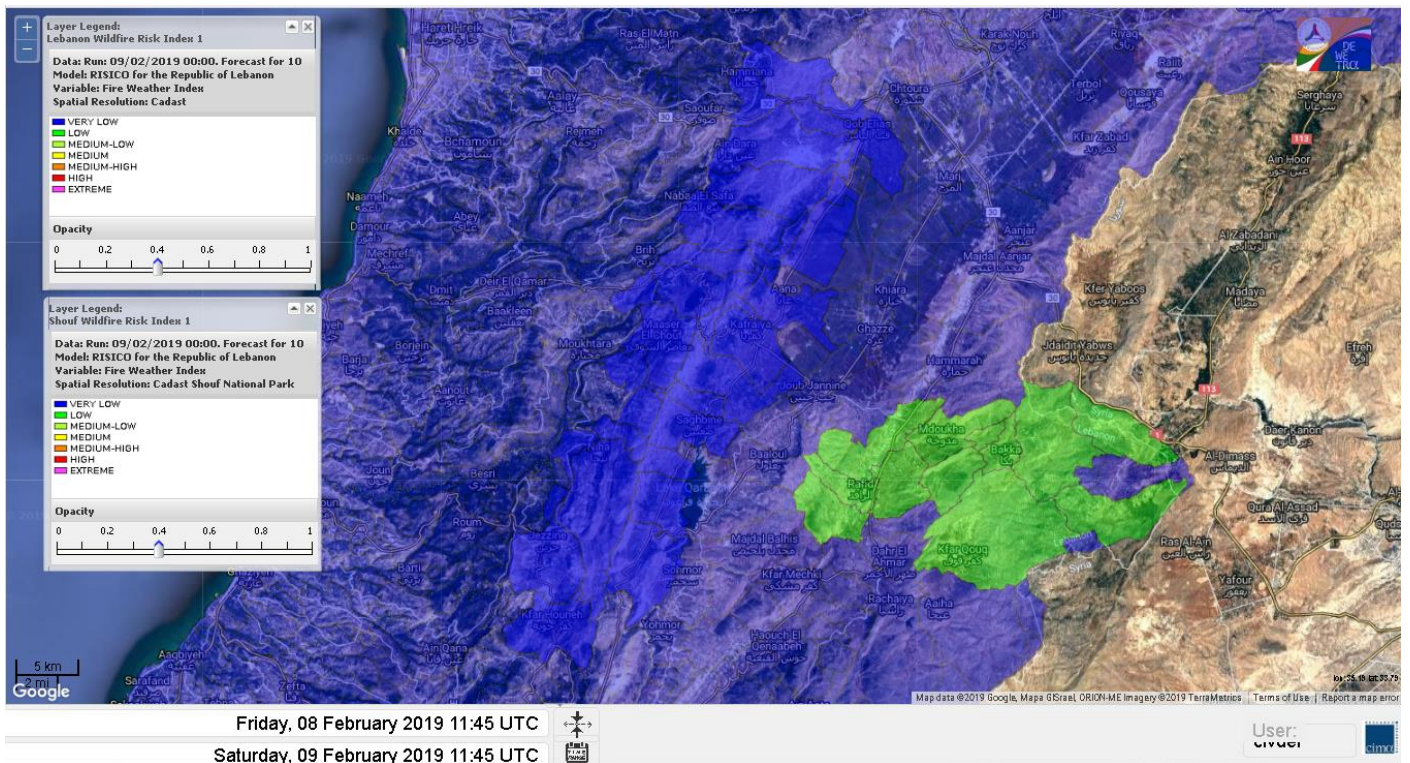

Shouf Biosphere Reserve Forecast for 10 February 2019