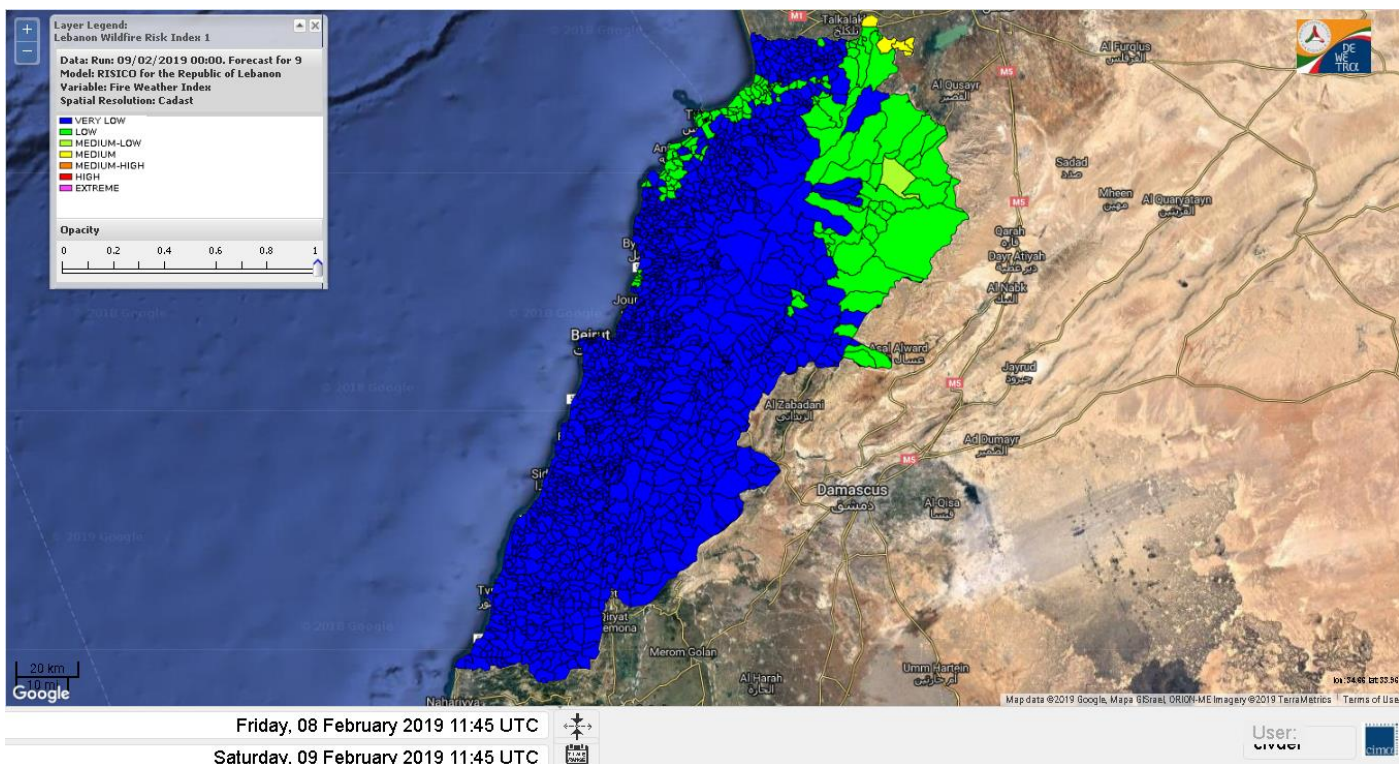

Lebanon for 9 February 2019