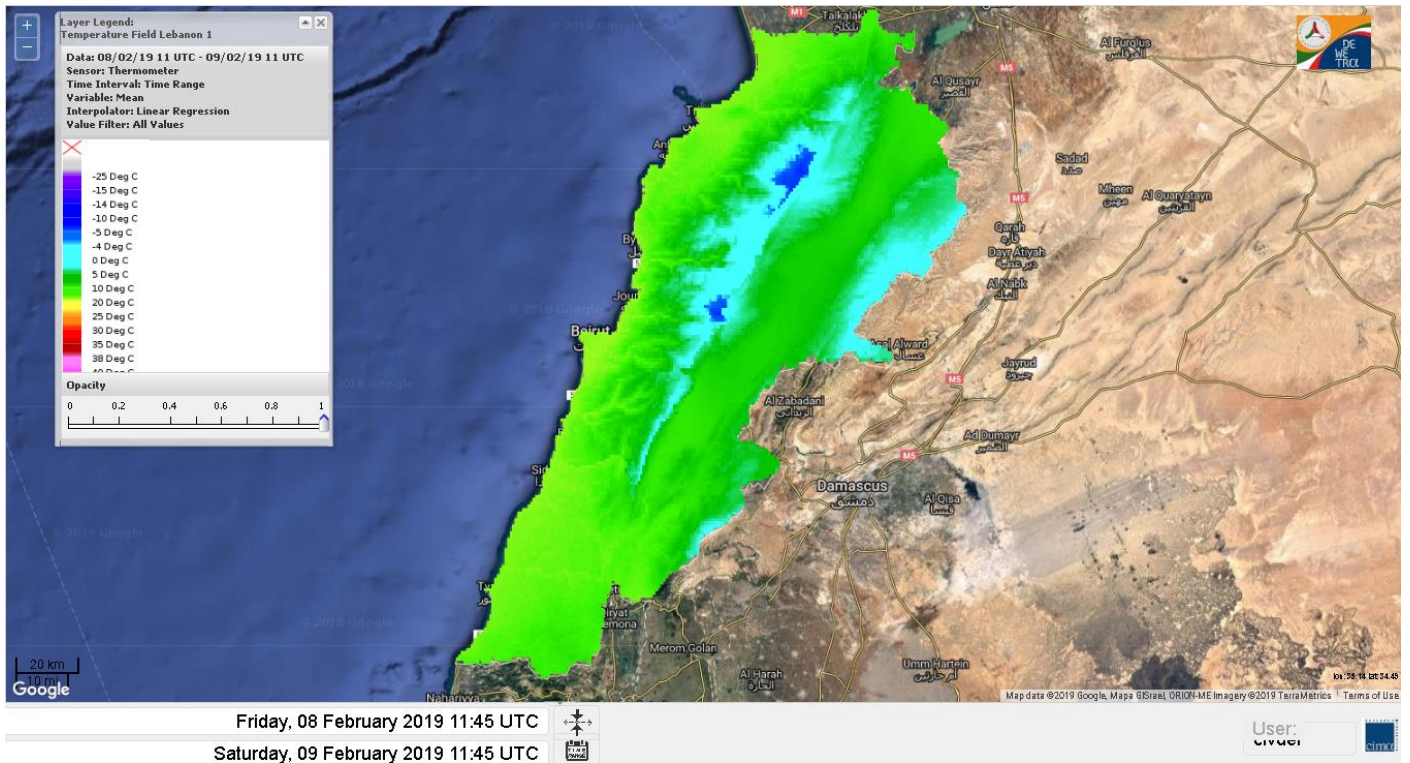

Lebanon temperature for 9 February 2019