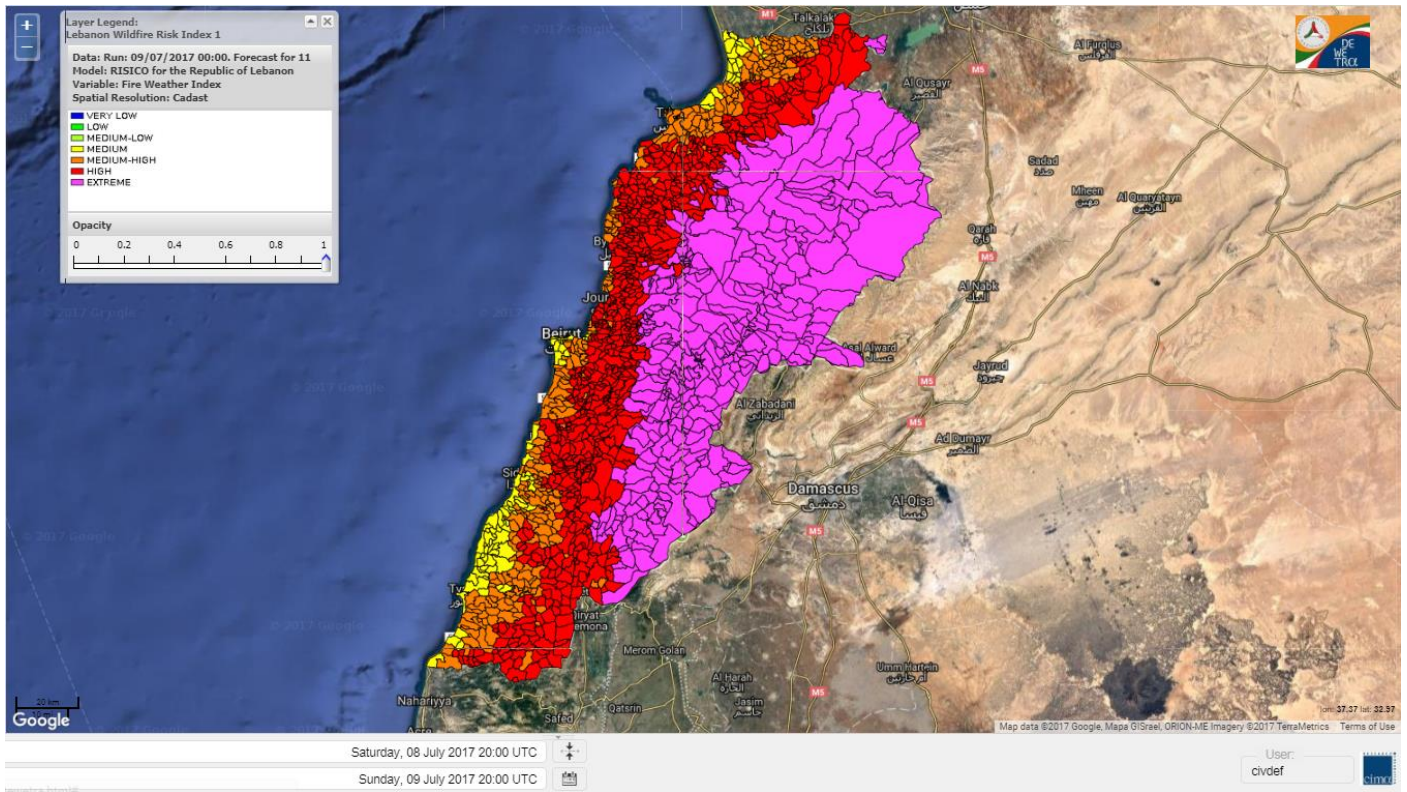

Lebanon for 11 Jul 2017