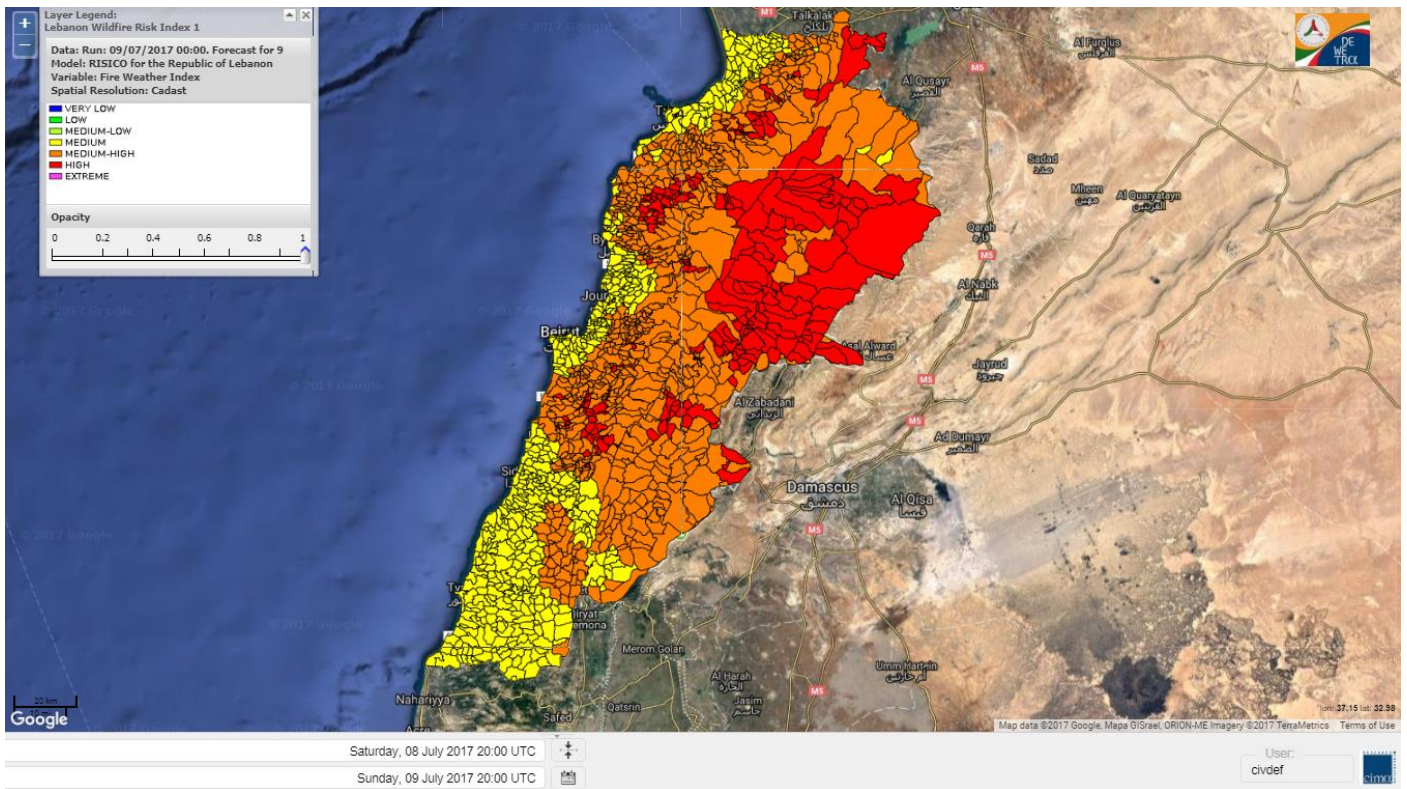

Lebanon for 9 Jul 2017