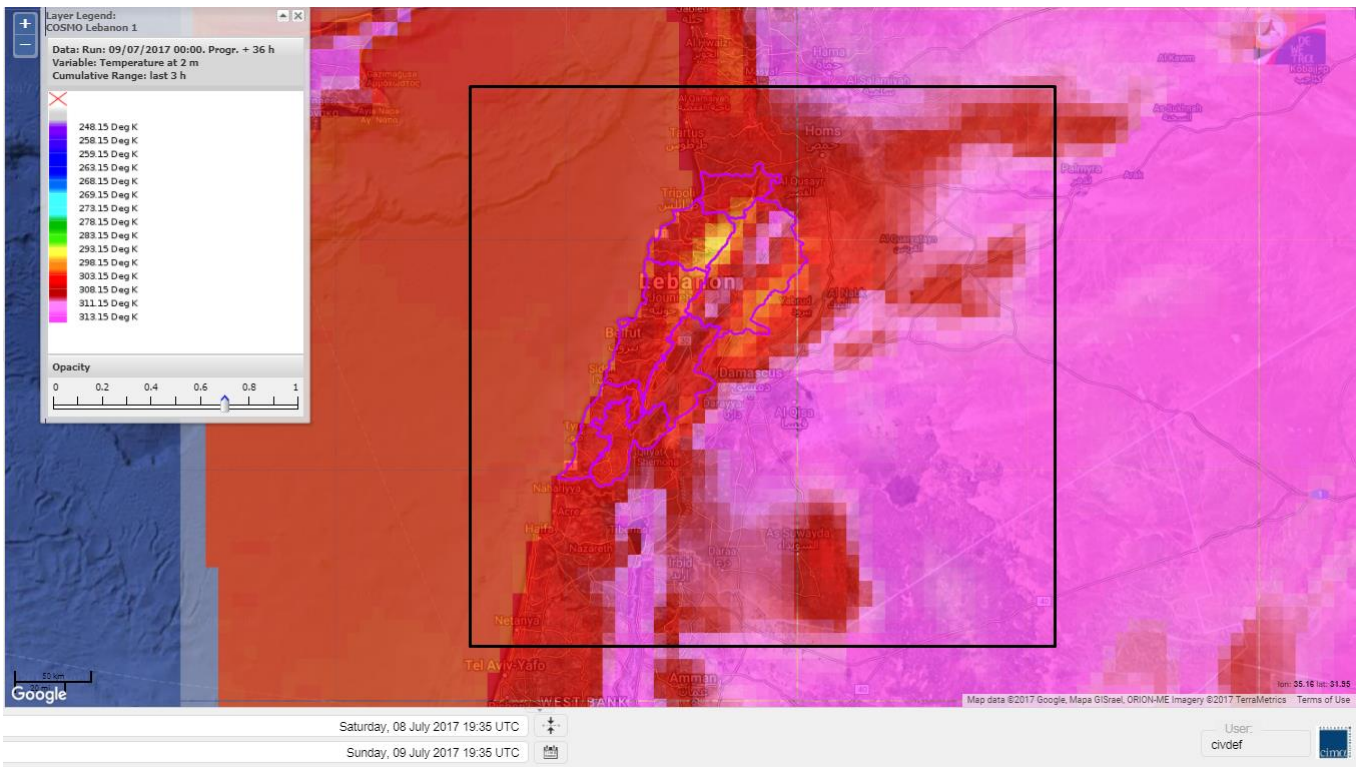

Cosmo lebanon for 10 Jul 2017 12.00 noon