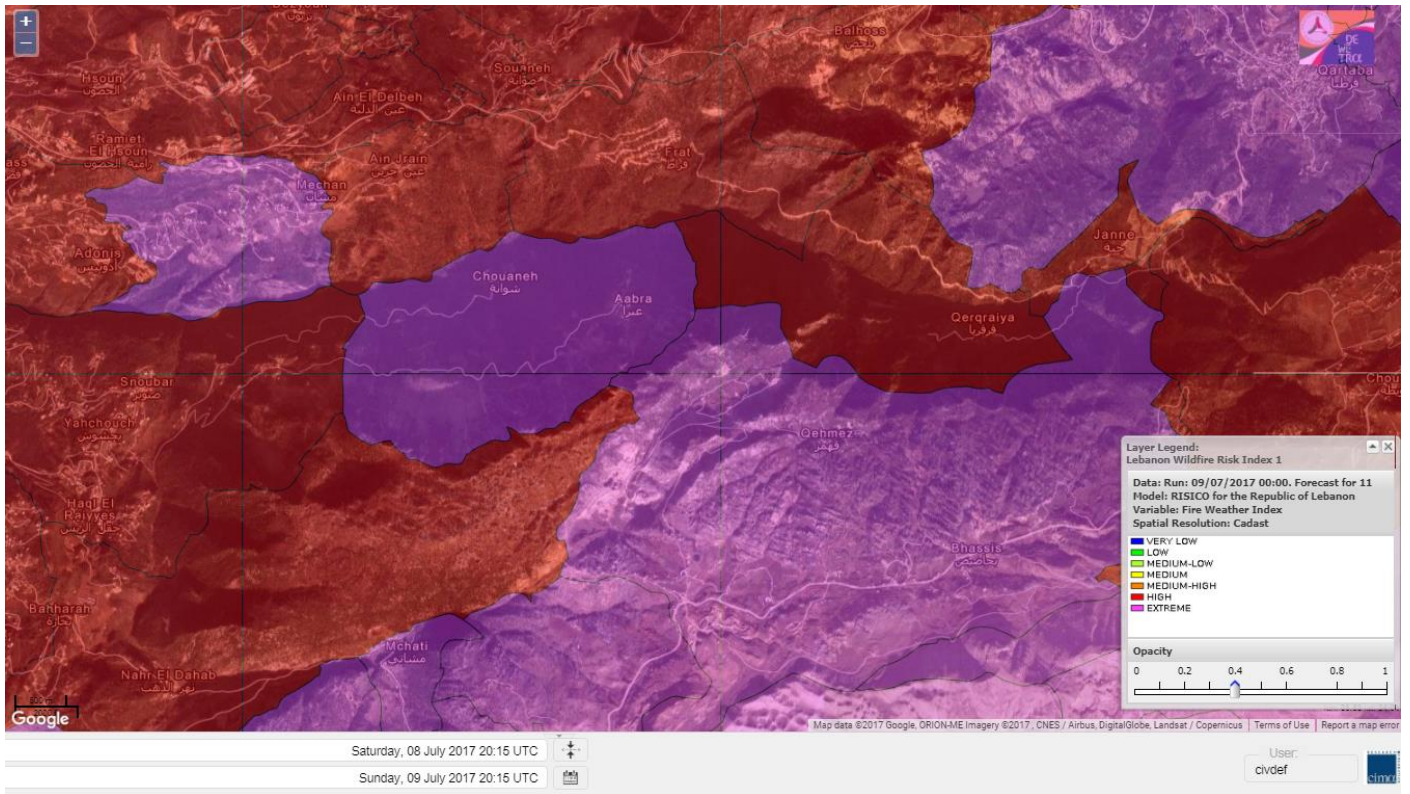

Jabal Moussa Reserve Forecast for 11 Jul 2017