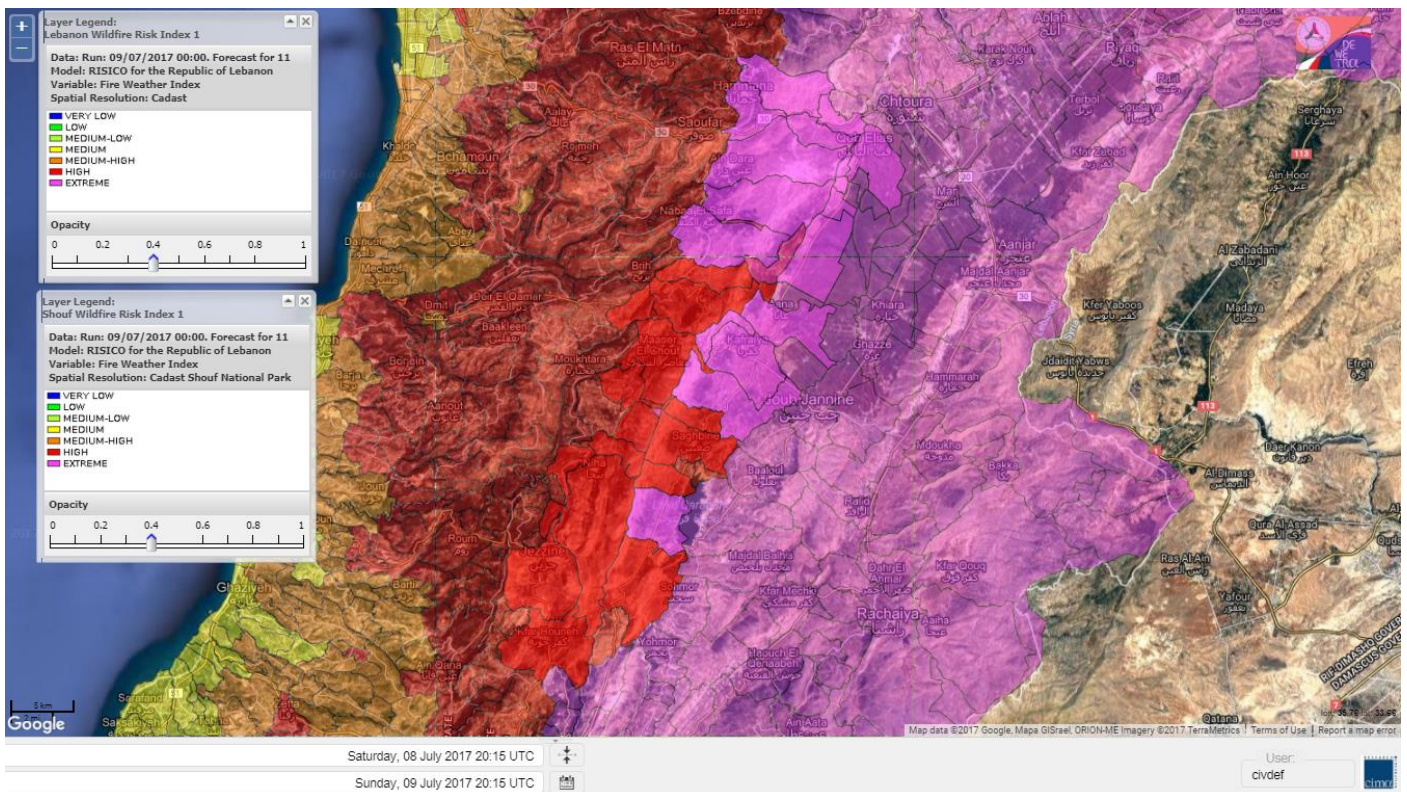

Lebanon for 9 Jul 2017

Lebanon for 10 Jul 2017

Lebanon for 11 Jul 2017

Shouf Biosphere Reserve Forecast for 9 Jul 2017

Shouf Biosphere Reserve Forecast for 10 Jul 2017

Shouf Biosphere Reserve Forecast for 11 Jul 2017