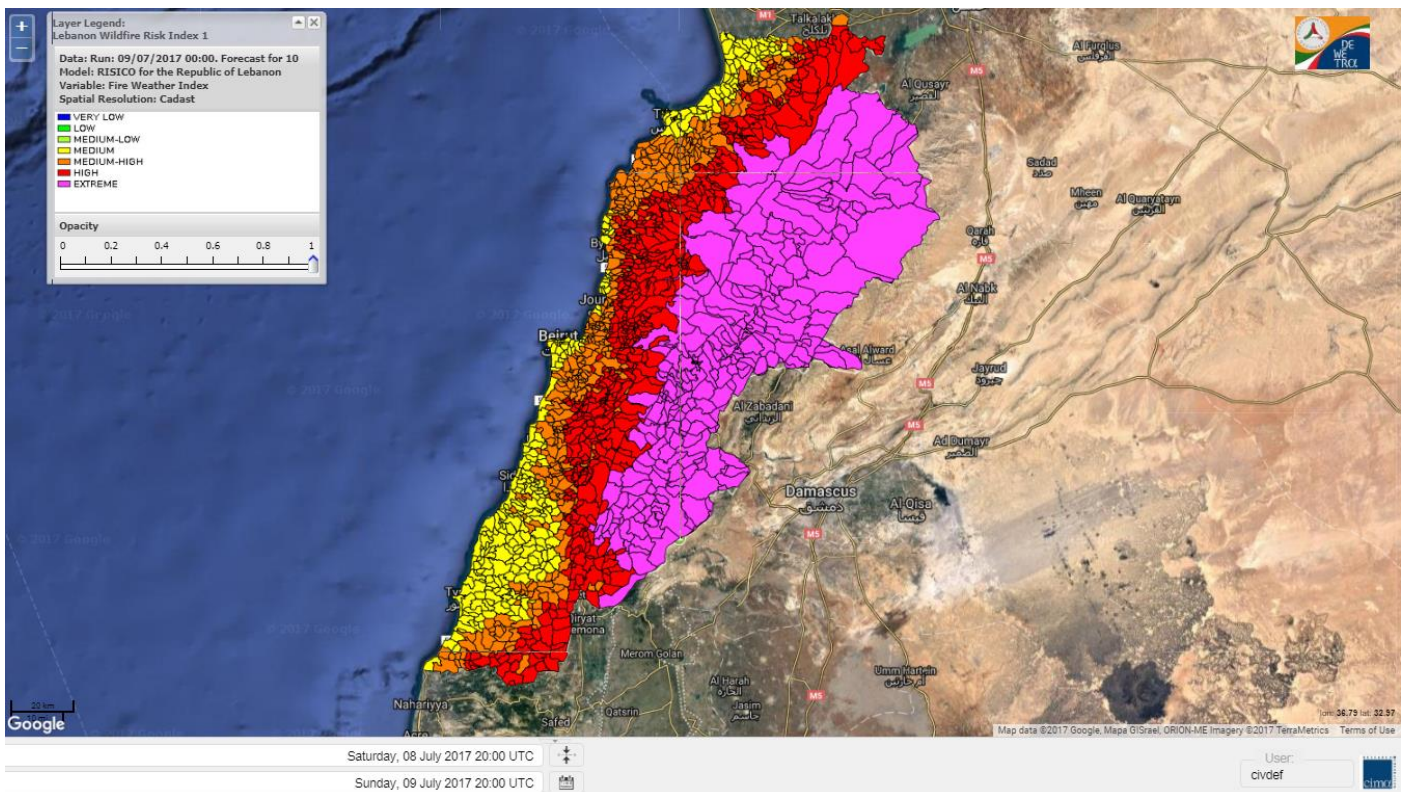

Lebanon for 10 Jul 2017