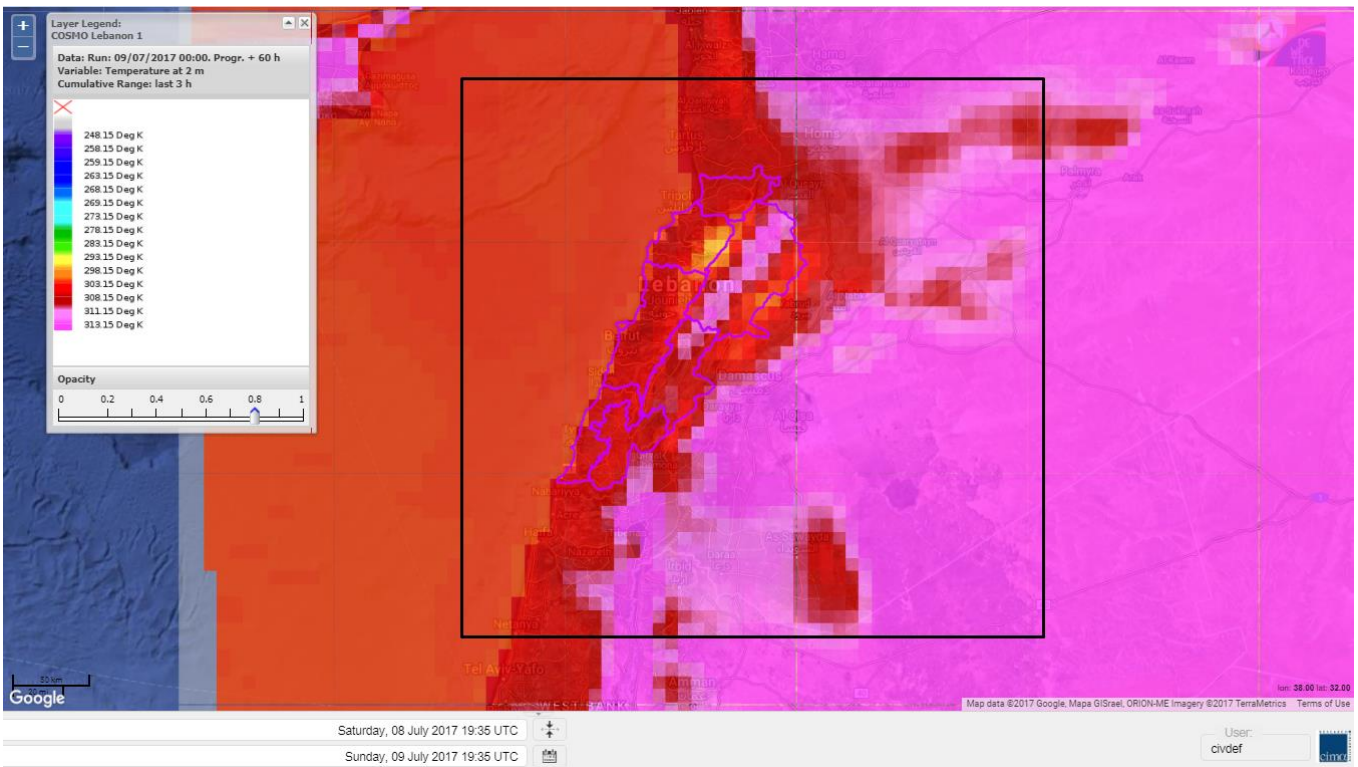

Cosmo lebanon for 11 Jul 2017 12.00 noon