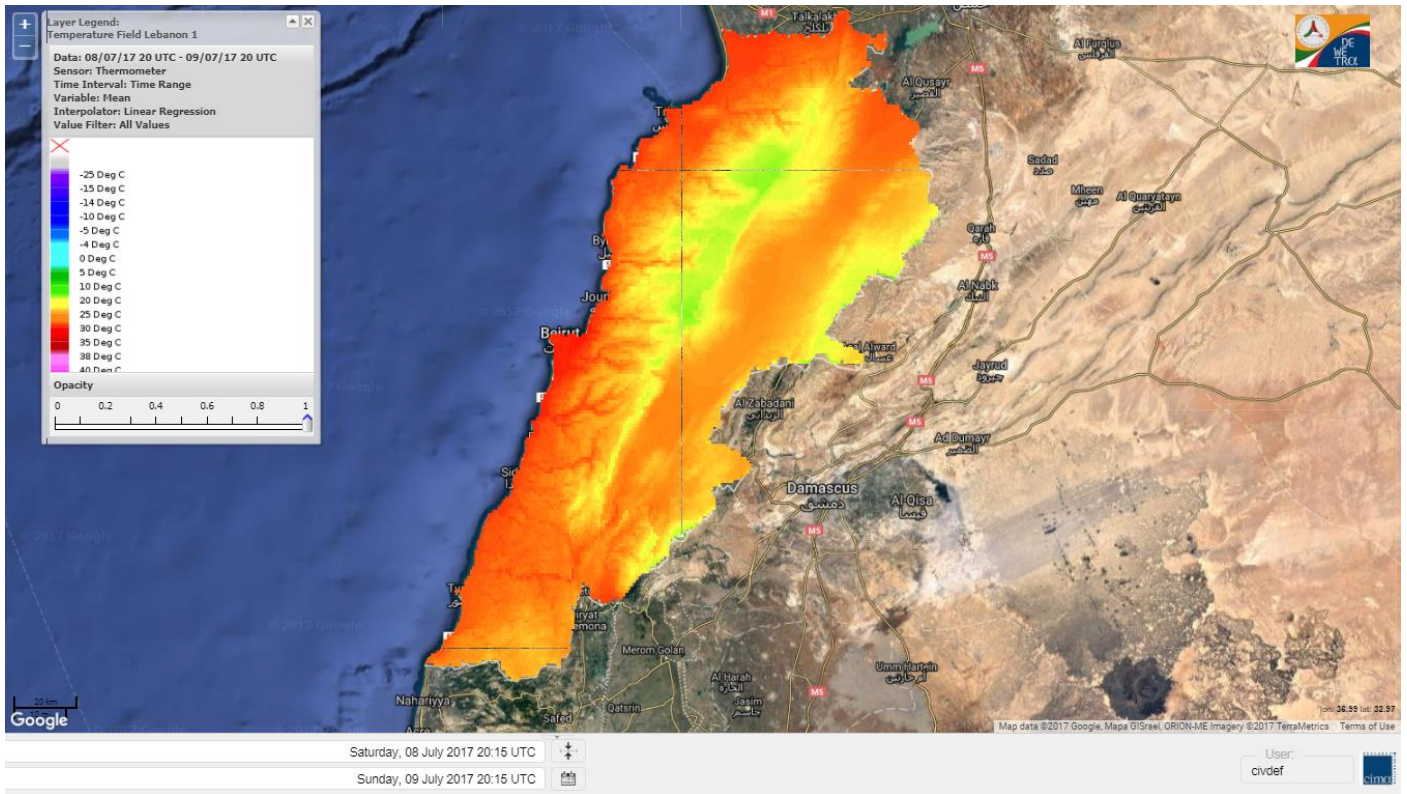

Lebanon temperature for 9 Jul 2017