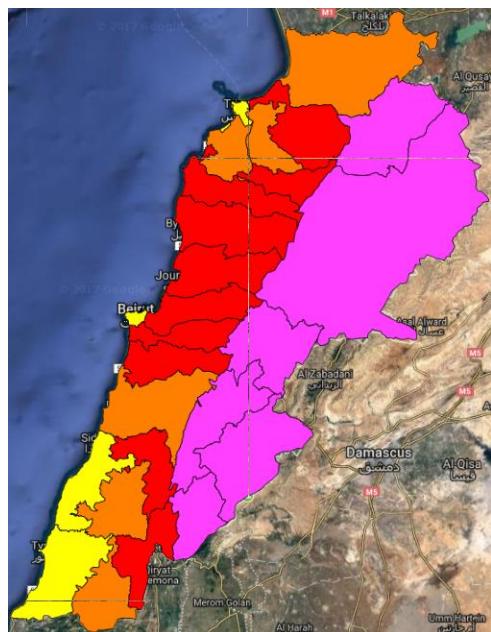

Beirut, 9 July 2017

FIRE RISK INDEX

8 Jul 2017

9 Jul 2017

10 Jul 2017

11 Jul 2017

Layer Legend:
Lebanon Wildfire Risk Index 1
Data: Run: 09/07/2017 00:00. Forecast for 9
Model: RISICO for the Republic of Lebanon
Variable: Fire Weather Index
Spatial Resolution: Caza