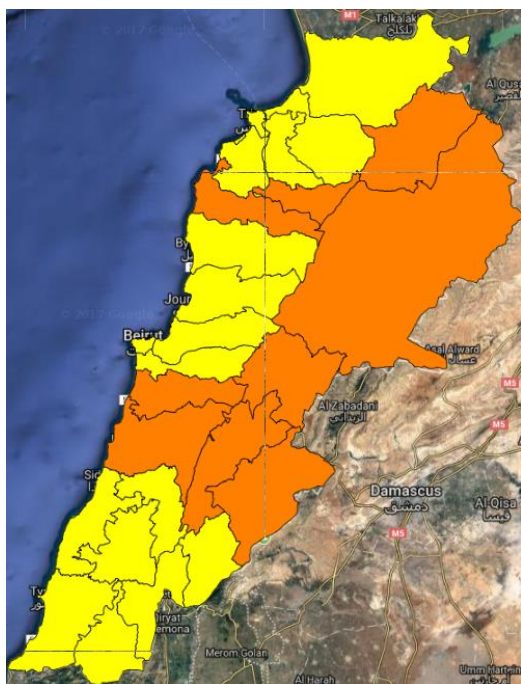

FIRE RISK INDEX

8 Jul 2017