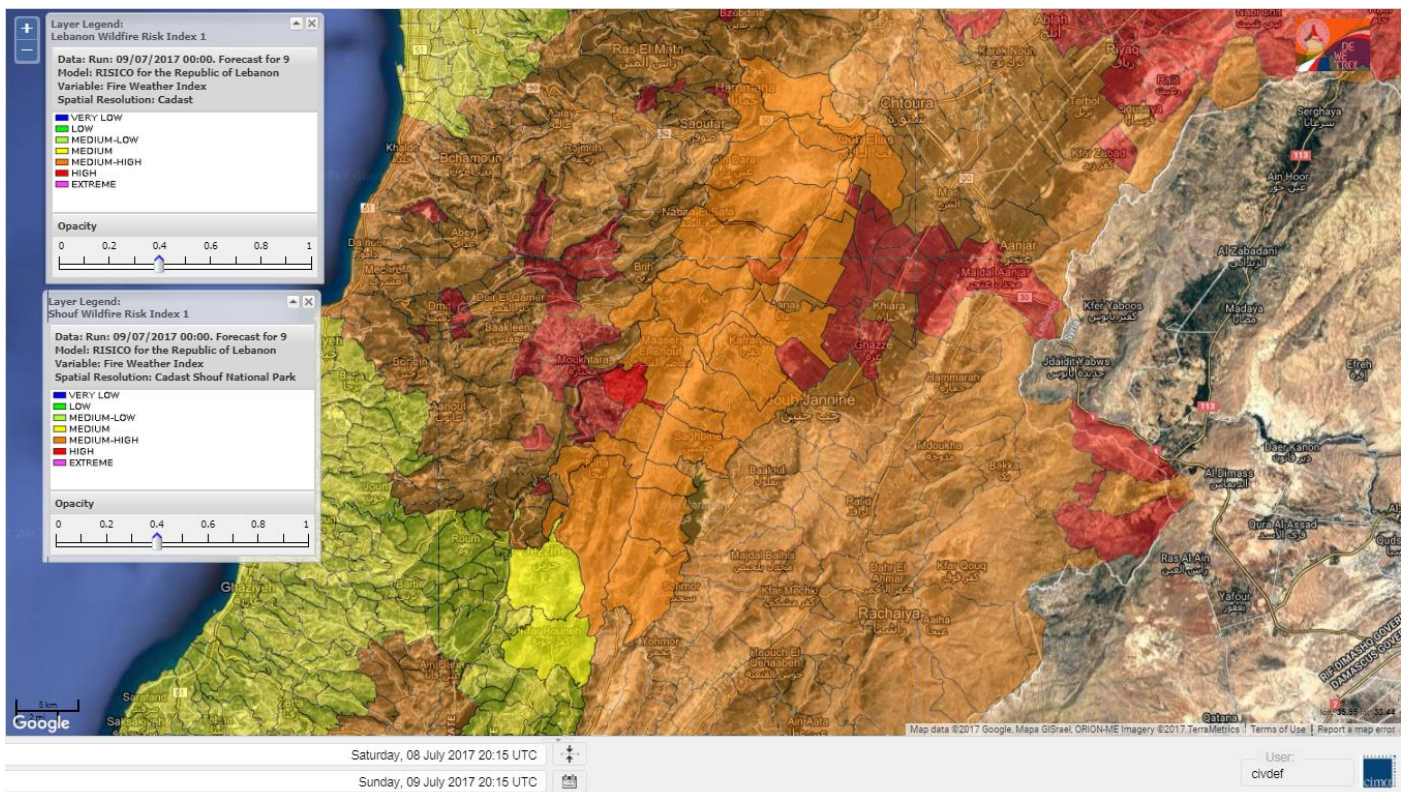

Lebanon for 9 Jul 2017

Lebanon for 10 Jul 2017

Lebanon for 11 Jul 2017

Shouf Biosphere Reserve Forecast for 9 Jul 2017

Shouf Biosphere Reserve Forecast for 10 Jul 2017

Shouf Biosphere Reserve Forecast for 11 Jul 2017