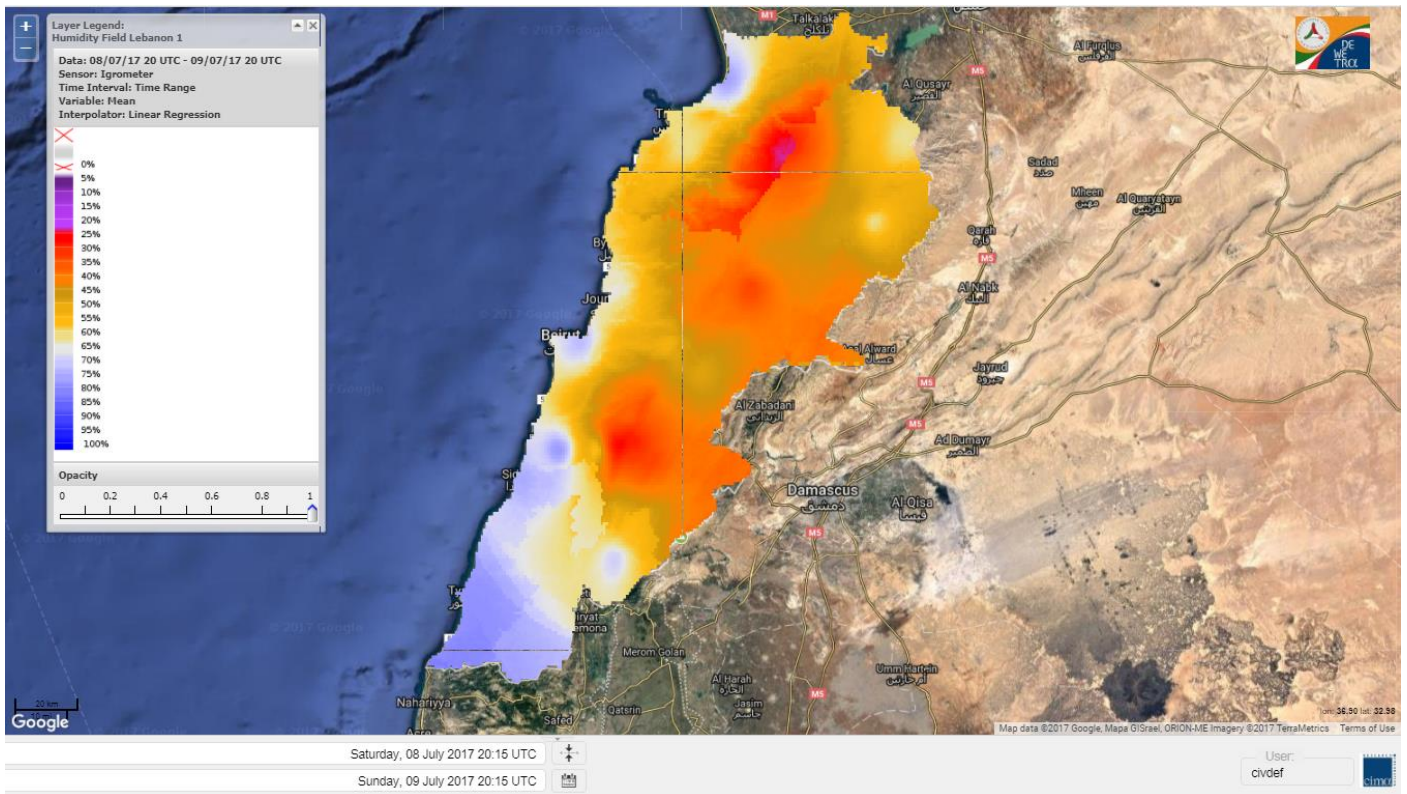

Lebanon humidity for 9 Jul 2017