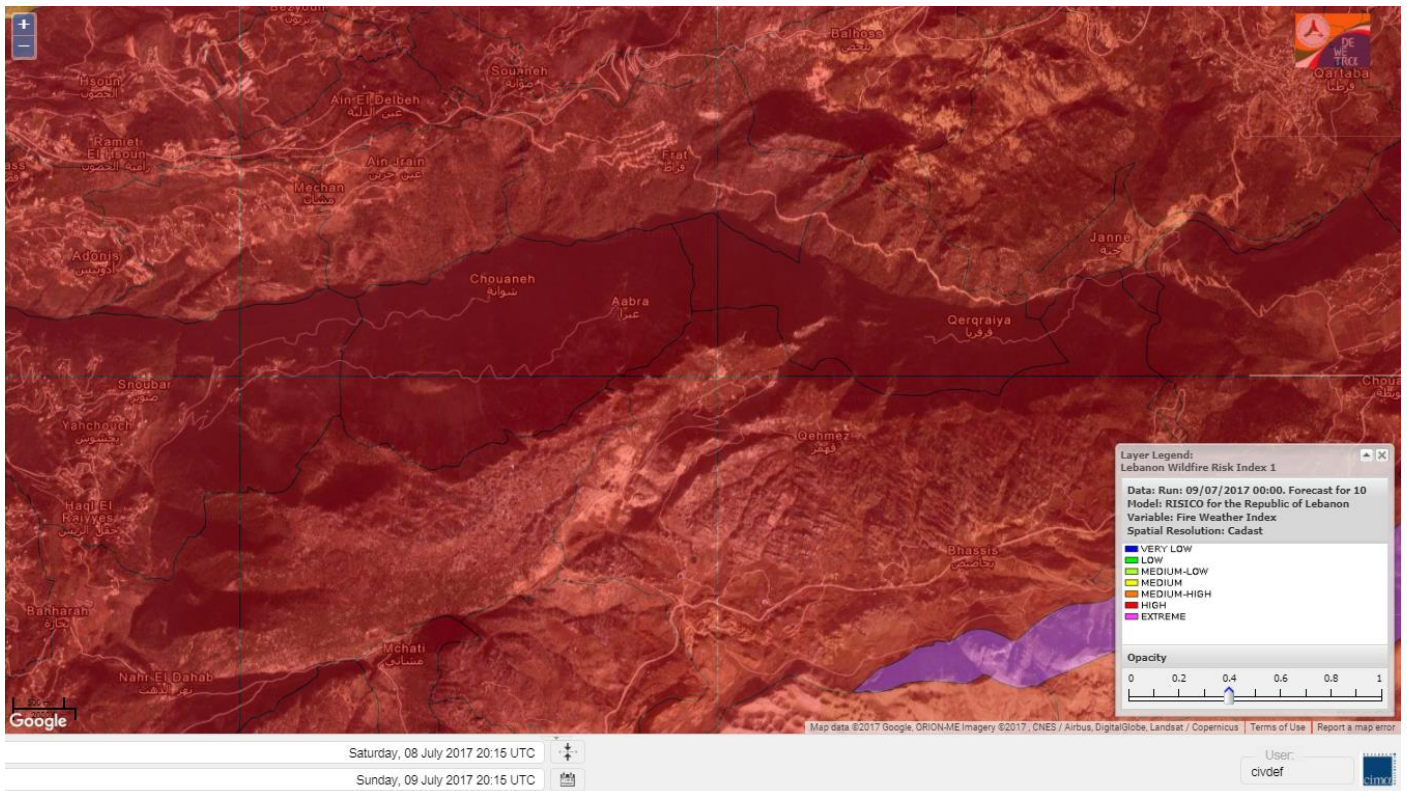

Jabal Moussa Reserve Forecast for 10 Jul 2017