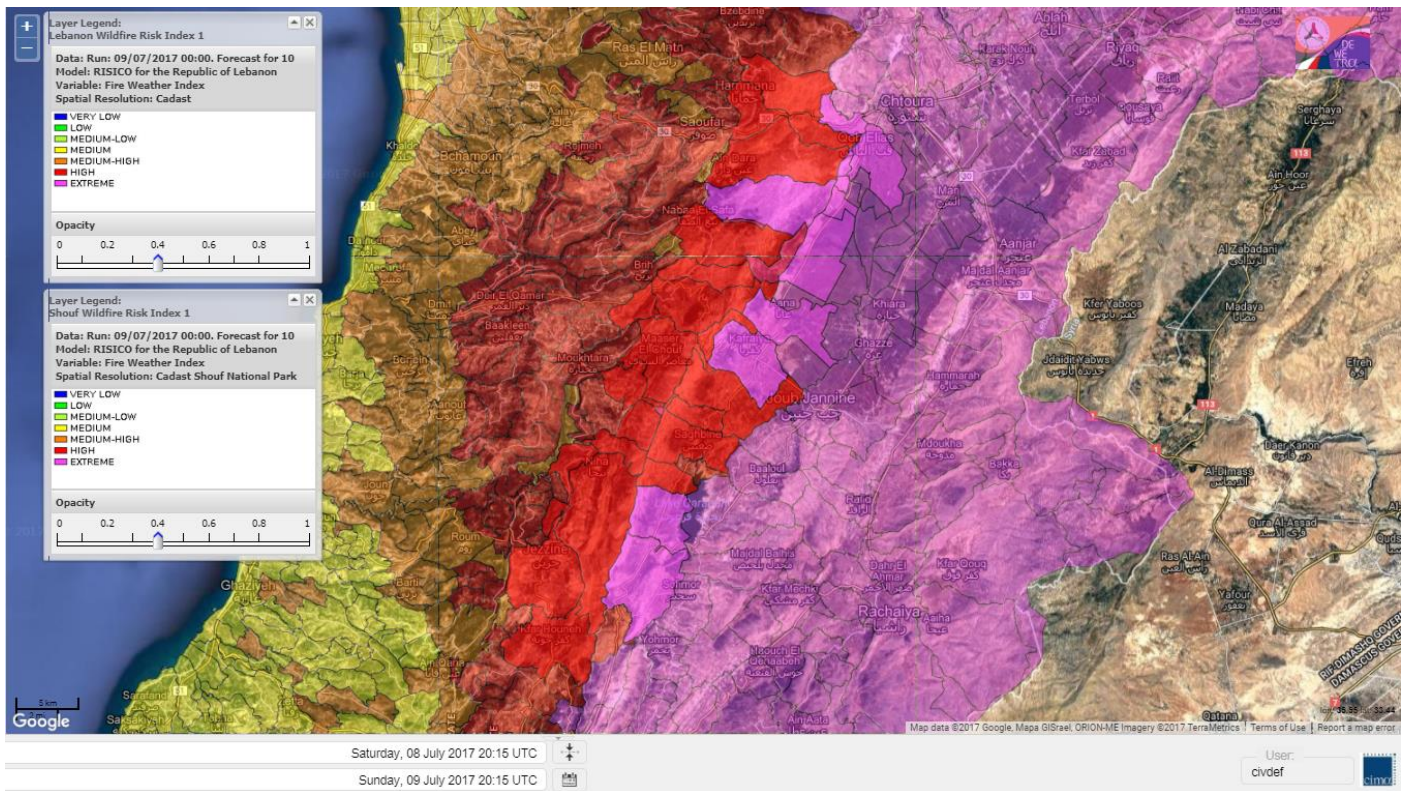

Lebanon for 9 Jul 2017

Lebanon for 10 Jul 2017

Lebanon for 11 Jul 2017

Shouf Biosphere Reserve Forecast for 9 Jul 2017

Shouf Biosphere Reserve Forecast for 10 Jul 2017

Shouf Biosphere Reserve Forecast for 11 Jul 2017