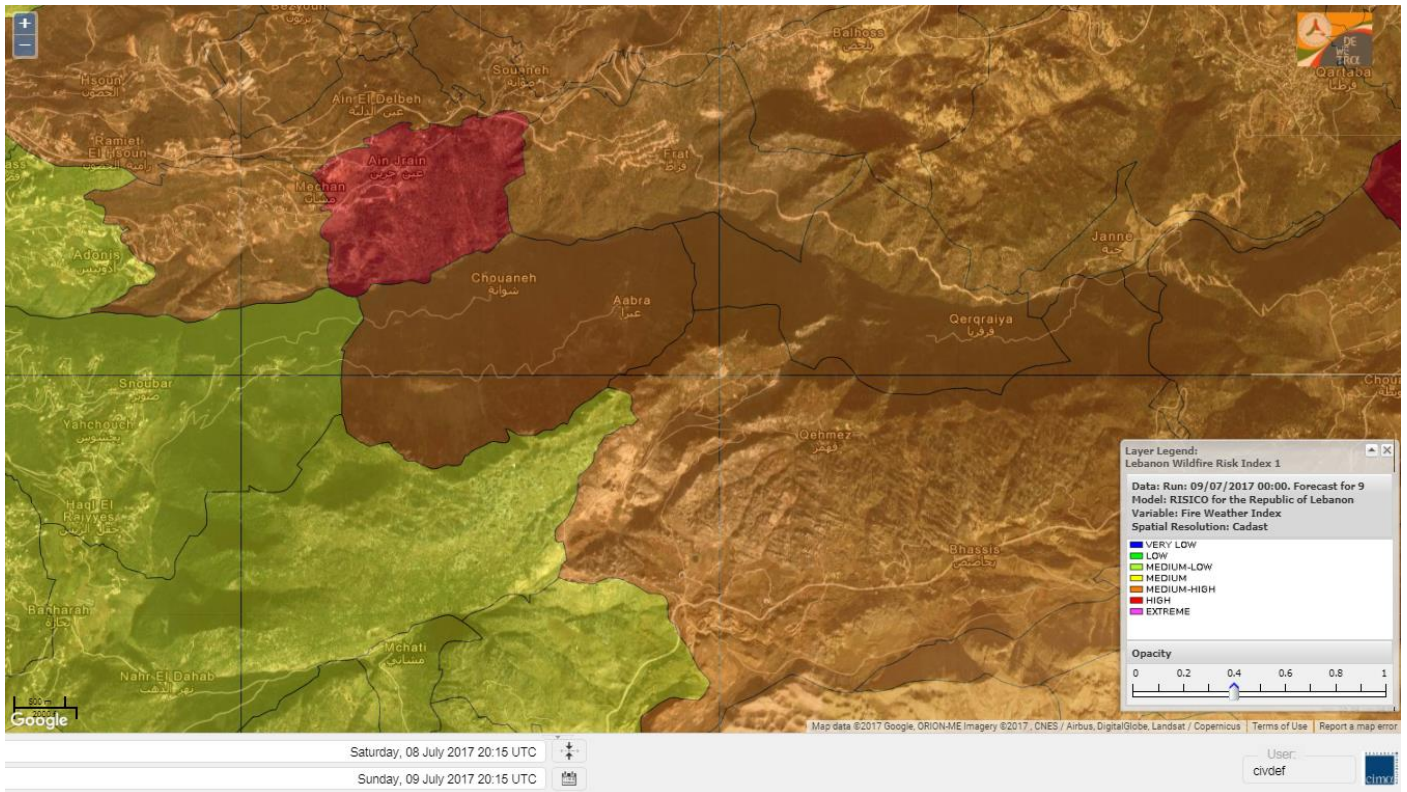

Jabal Moussa Reserve Forecast for 9 Jul 2017