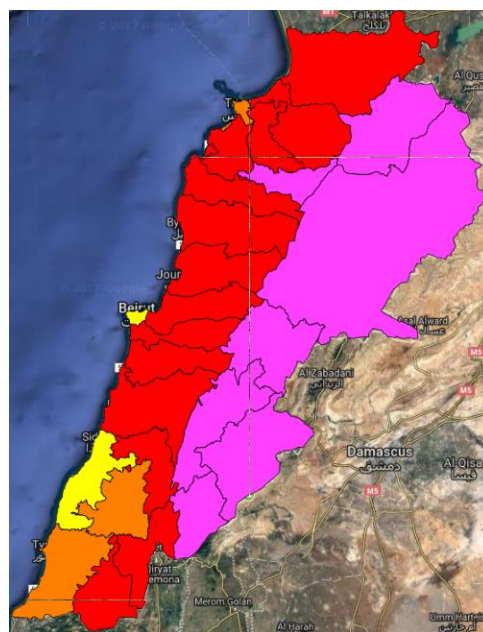

Beirut, 9 July 2017

FIRE RISK INDEX

8 Jul 2017

9 Jul 2017

10 Jul 2017

11 Jul 2017

Layer Legend:
Lebanon Wildfire Risk Index 1
Data: Run: 09/07/2017 00:00. Forecast for 9
Model: RISICO for the Republic of Lebanon
Variable: Fire Weather Index
Spatial Resolution: Caza