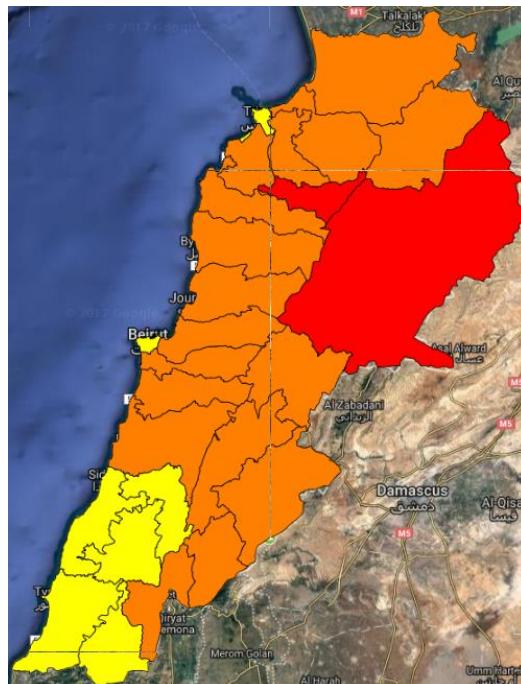

FIRE RISK INDEX

8 Jul 2017

9 Jul 2017

10 Jul 2017

11 Jul 2017

Layer Legend:
Lebanon Wildfire Risk Index 1
Data: Run: 09/07/2017 00:00. Forecast for 9
Model: RISICO for the Republic of Lebanon
Variable: Fire Weather Index
Spatial Resolution: Caza

- VERY LOW
- LOW
- MEDIUM-LOW
- MEDIUM
- MEDIUM-HIGH
- HIGH
- EXTREME