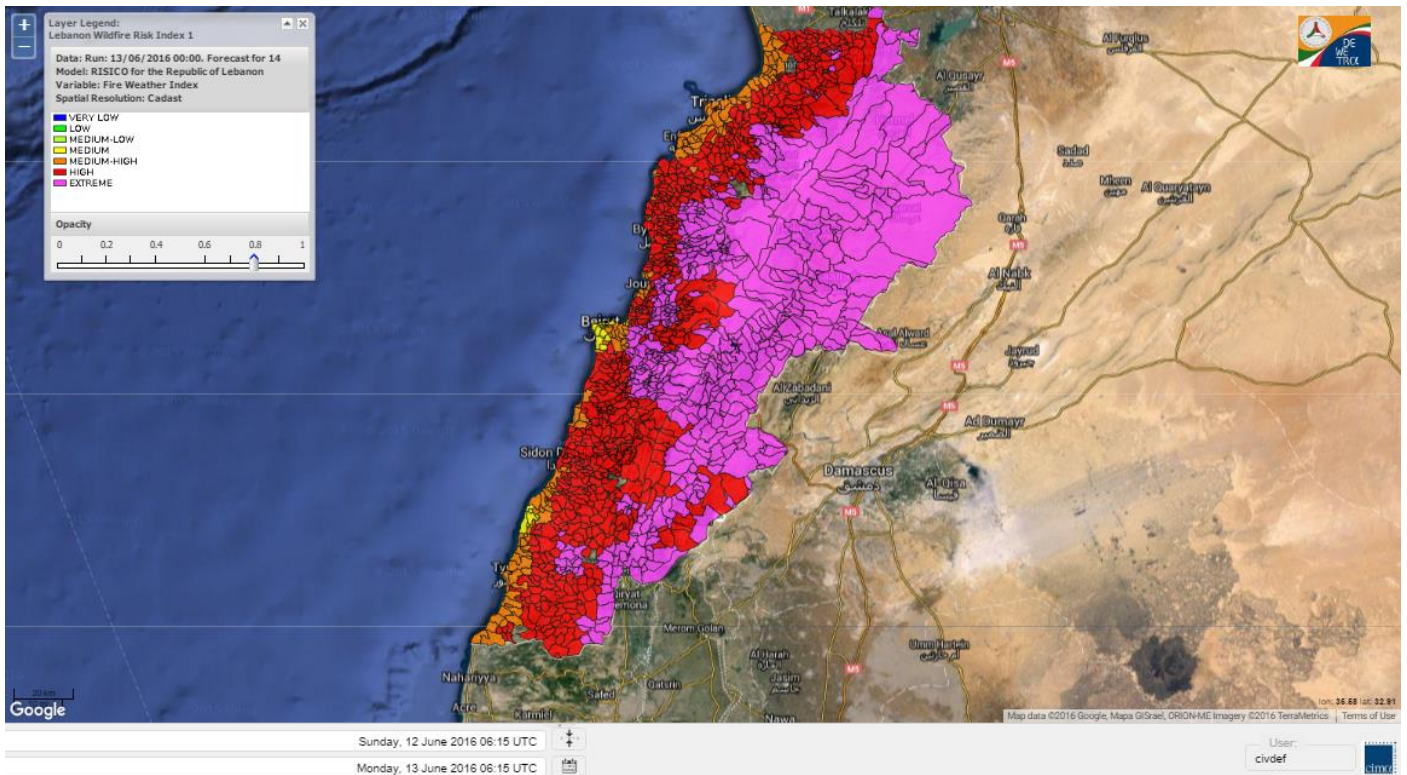

Lebanon for 14 June 2016