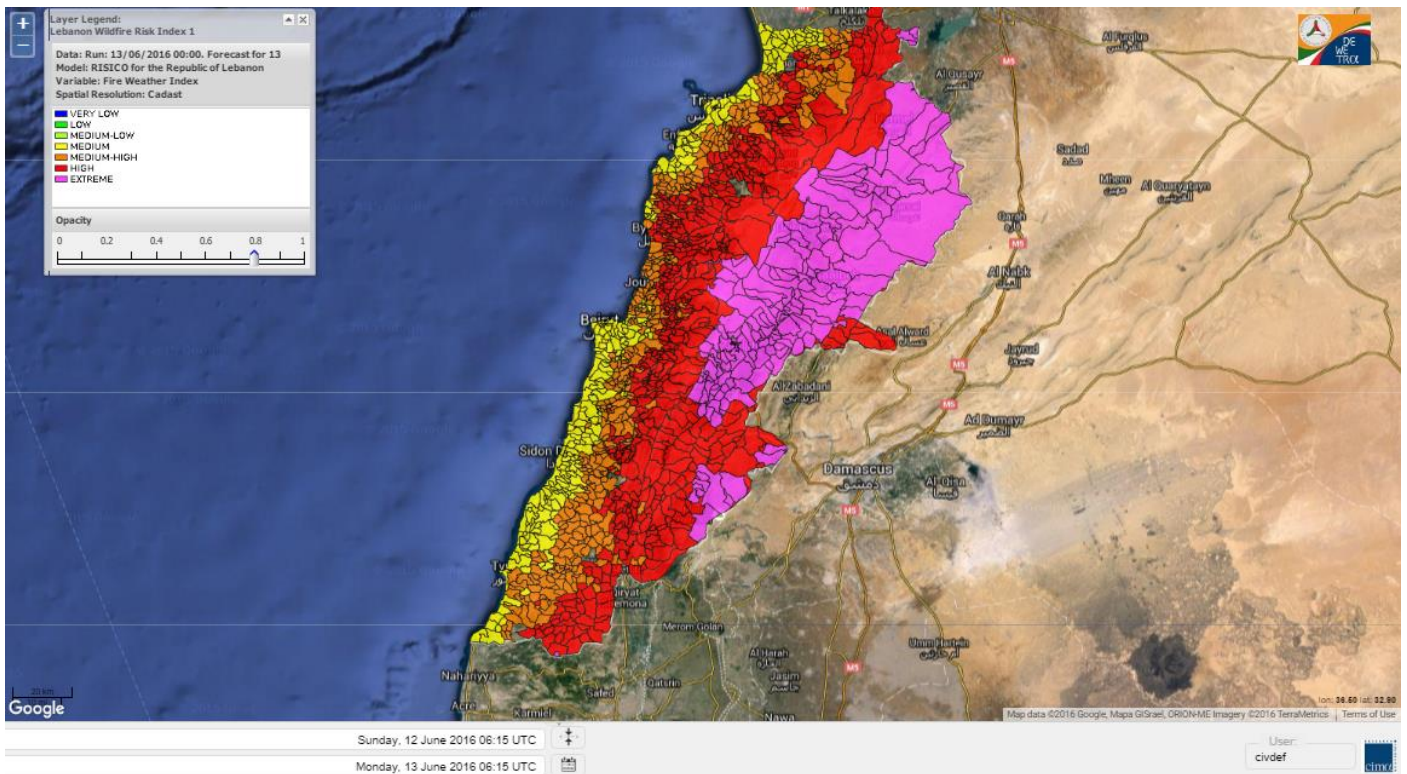

Lebanon for 13 June 2016