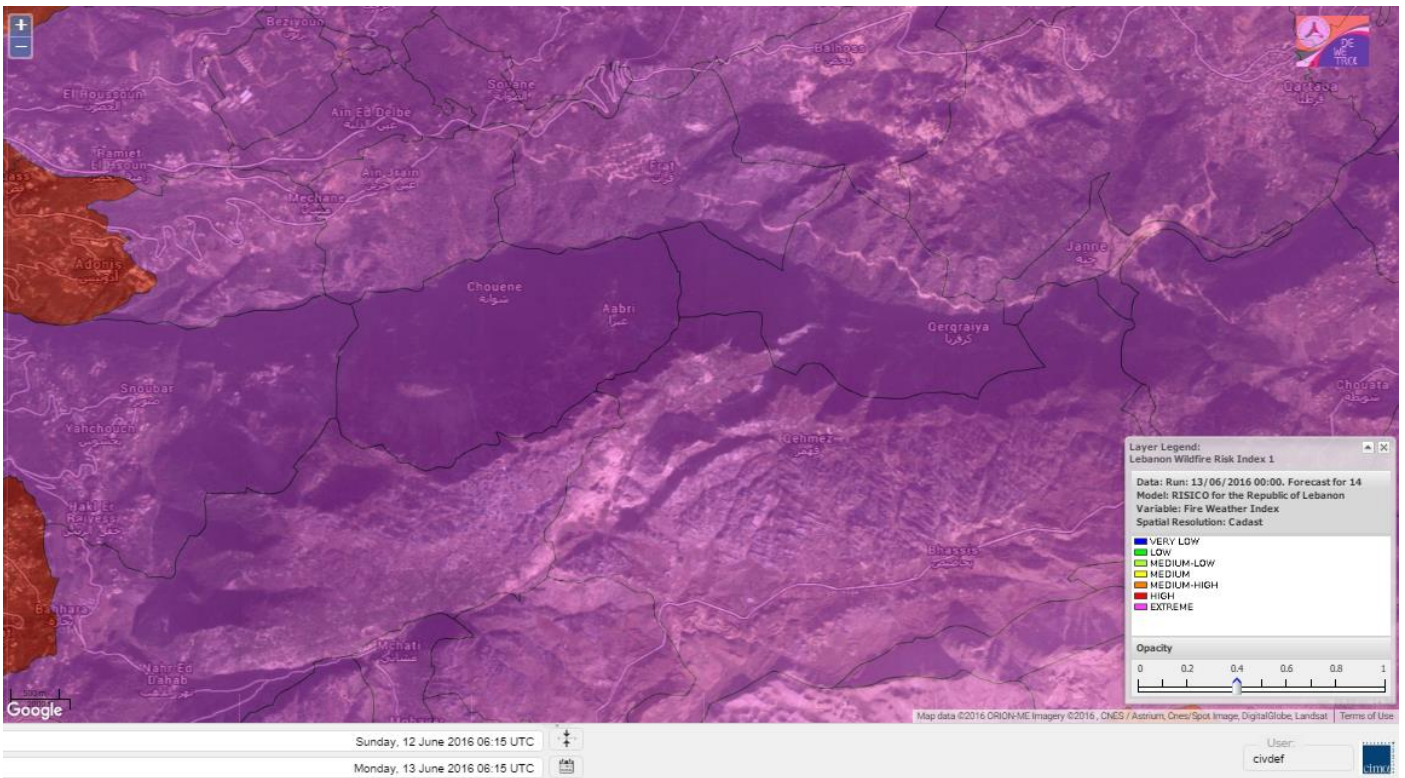

Jabal Moussa Reserve Forecast for 14 June 2016