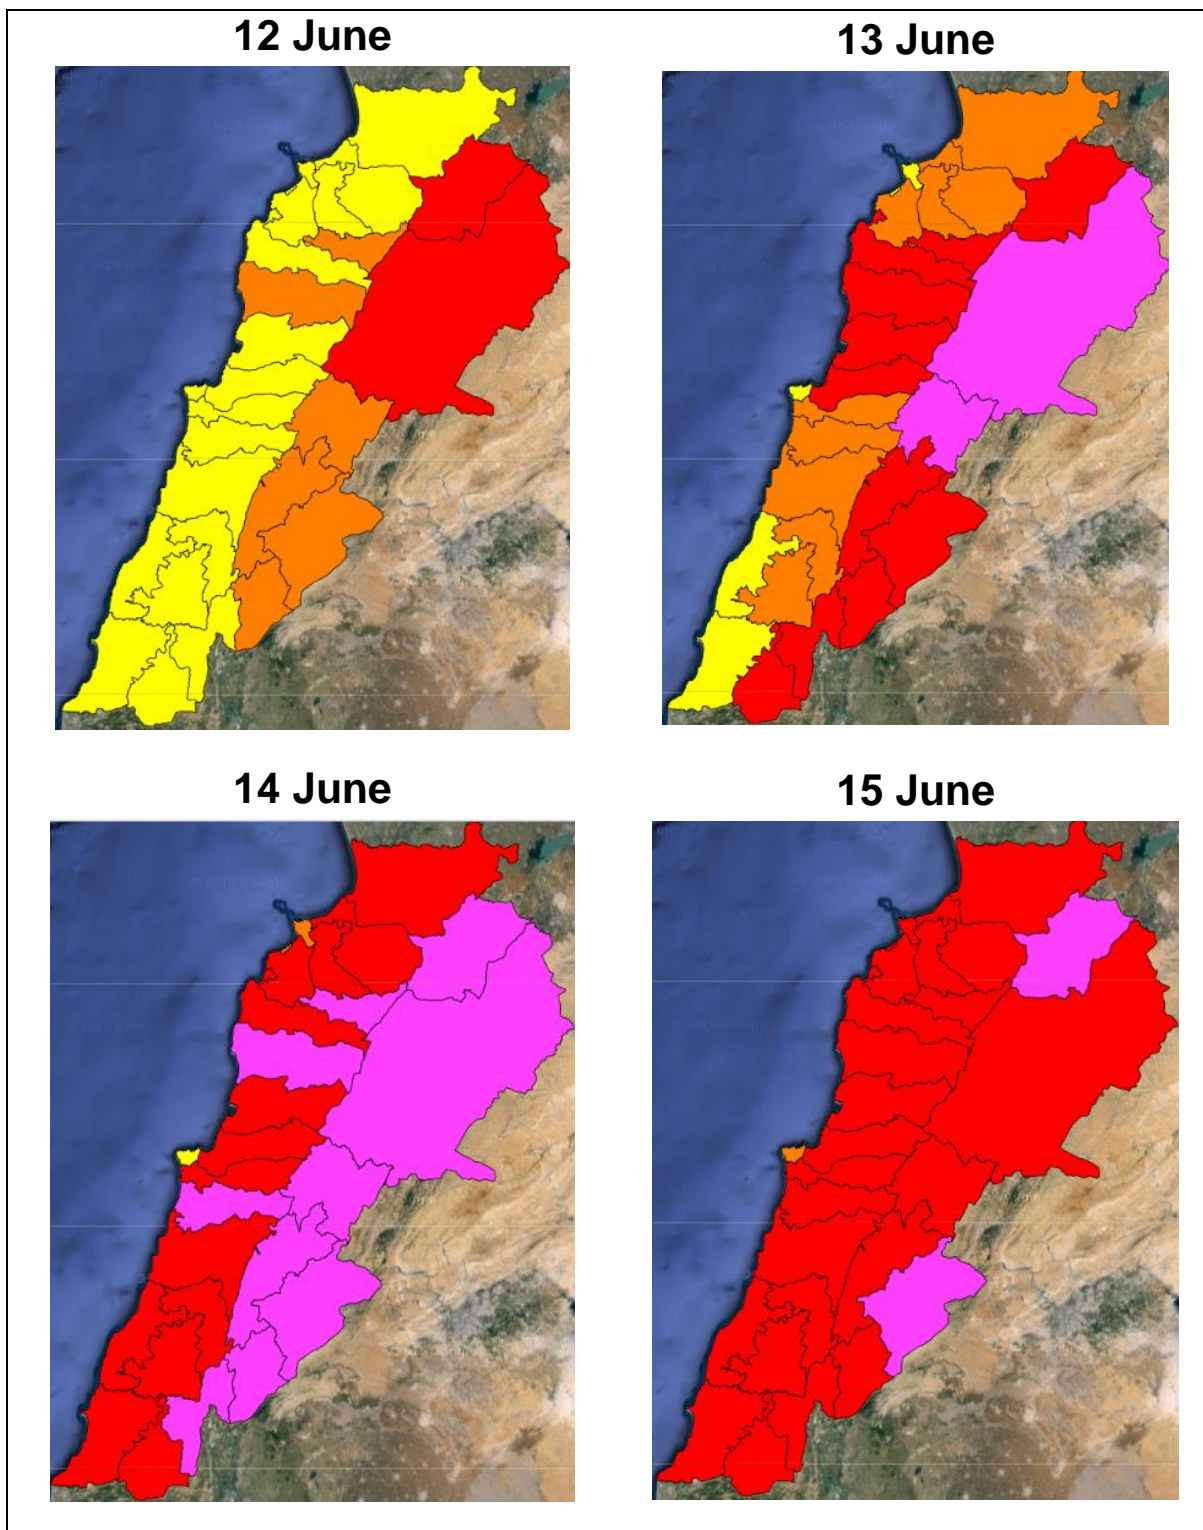

FIRE RISK INDEX

Layer Legend:
Lebanon Wildfire Risk Index 1

Data: Run: 13/06/2016 00:00. Forecast for 13
Model: RISICO for the Republic of Lebanon
Variable: Fire Weather Index
Spatial Resolution: Caza

- VERY LOW
- LOW
- MEDIUM-LOW
- MEDIUM
- MEDIUM-HIGH
- HIGH
- EXTREME