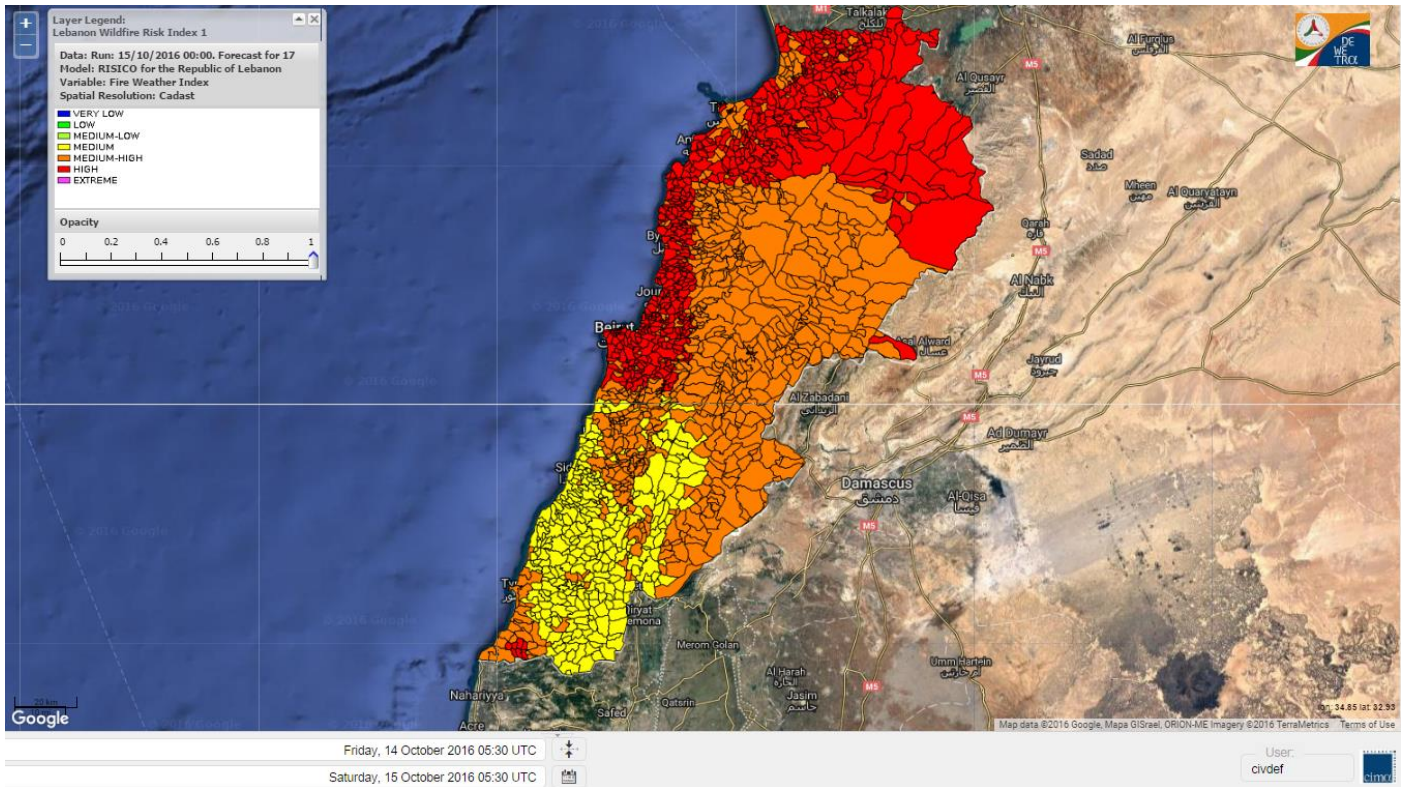

Beirut, 15 October 2016

FIRE RISK INDEX

Lebanon temperature for 15 October 2016

Lebanon humidity for 15 October 2016

Lebanon for 15 October 2016

Lebanon for 16 October 2016

Lebanon for 17 October 2016

Shouf Biosphere Reserve Forecast for 15 October 2016