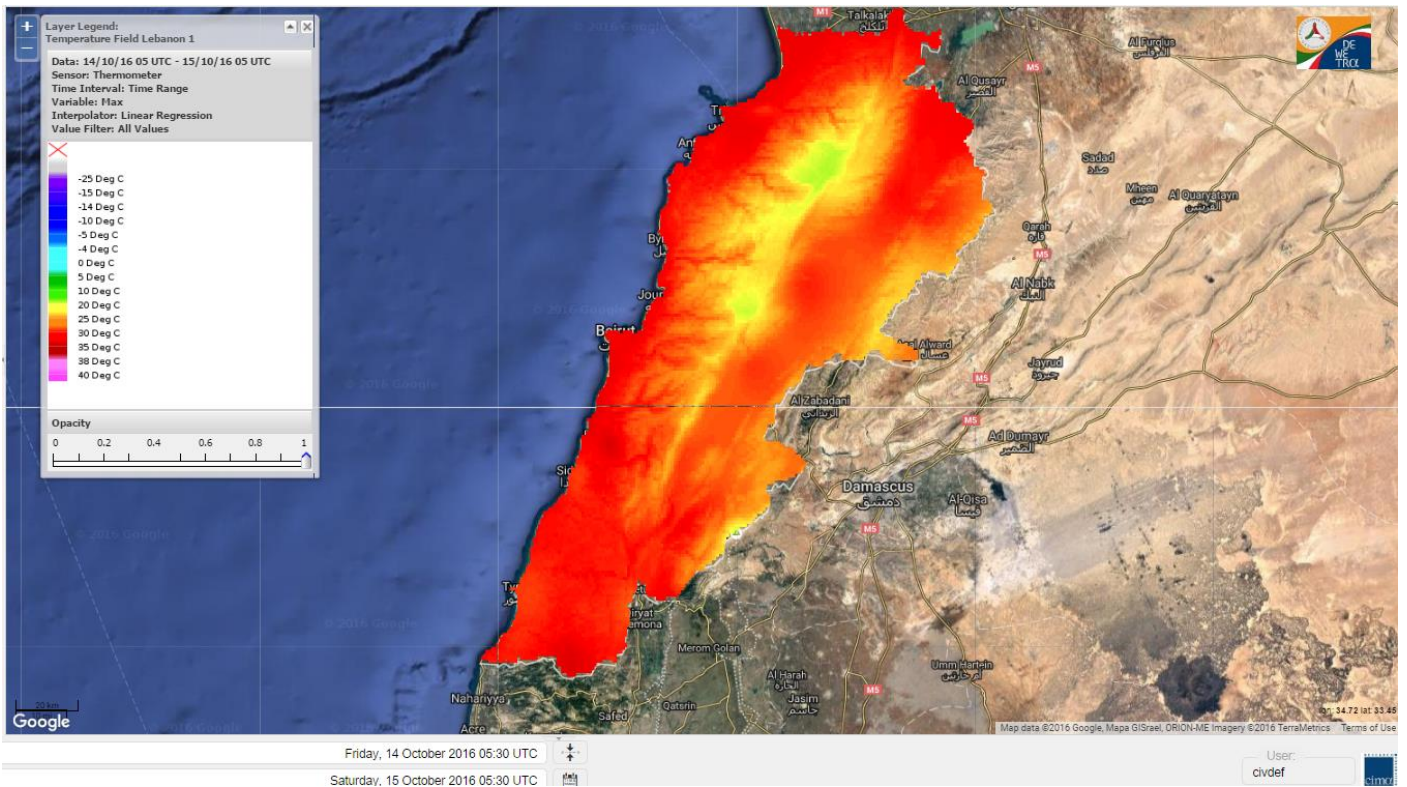

Lebanon temperature for 15 October 2016