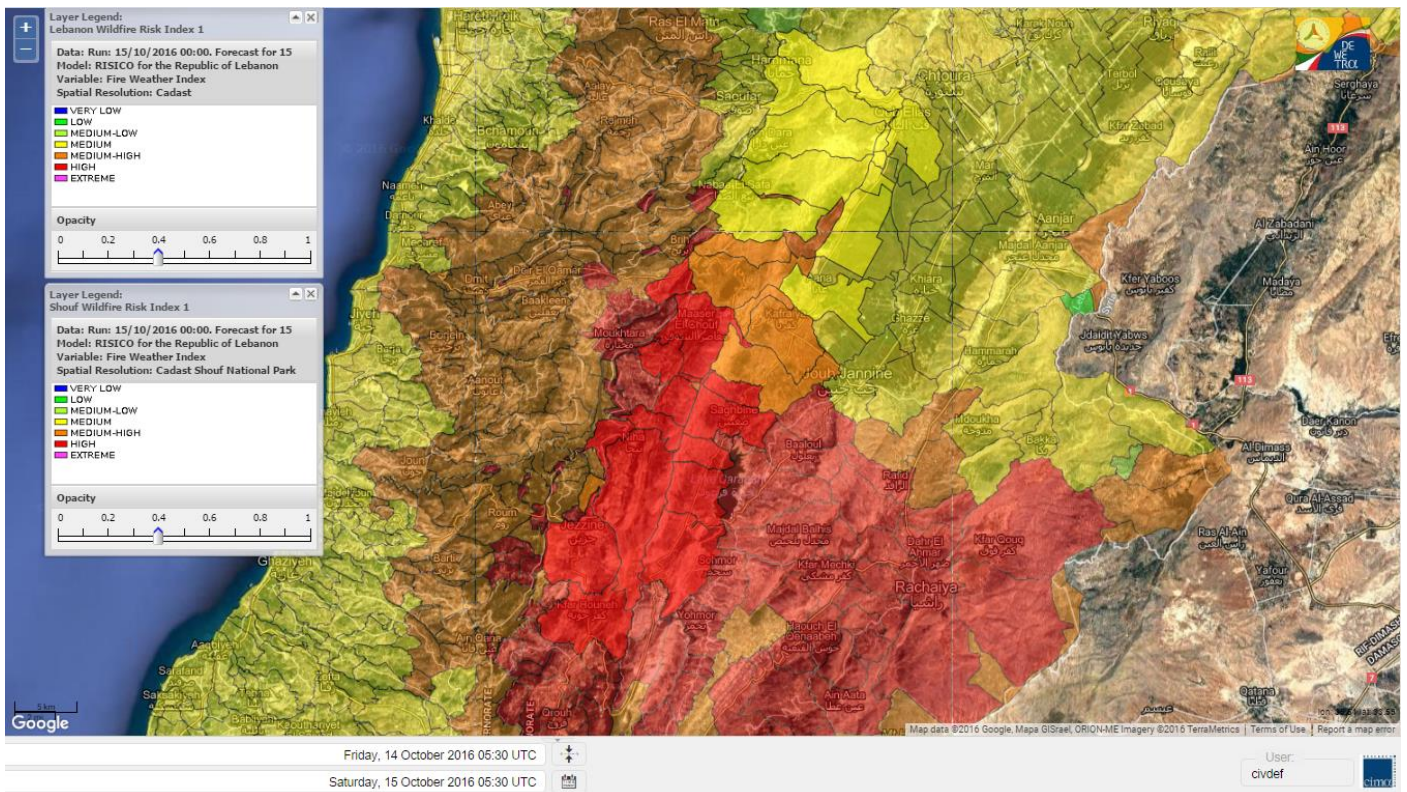

Shouf Biosphere Reserve Forecast for 15 October 2016