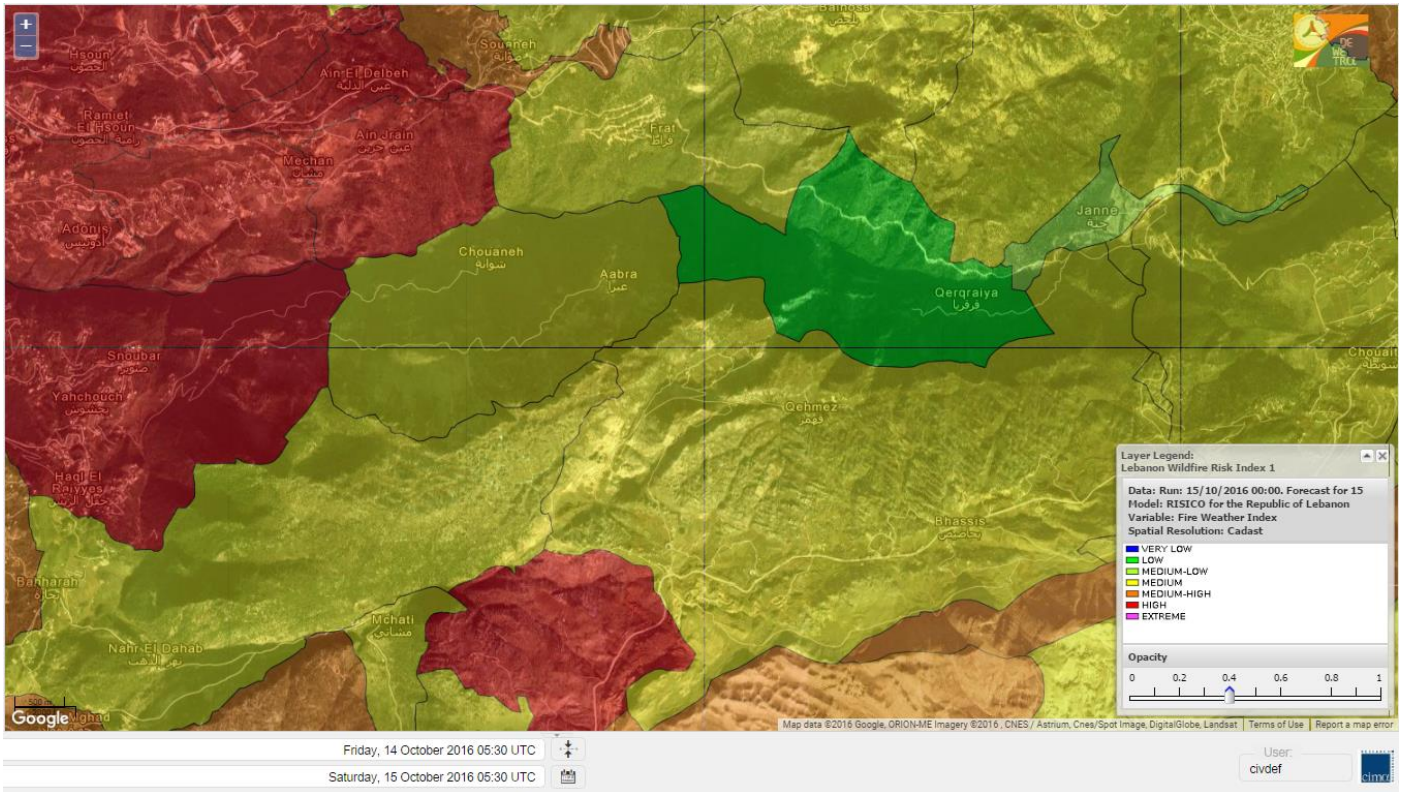

Jabal Moussa Reserve Forecast for 15 October 2016