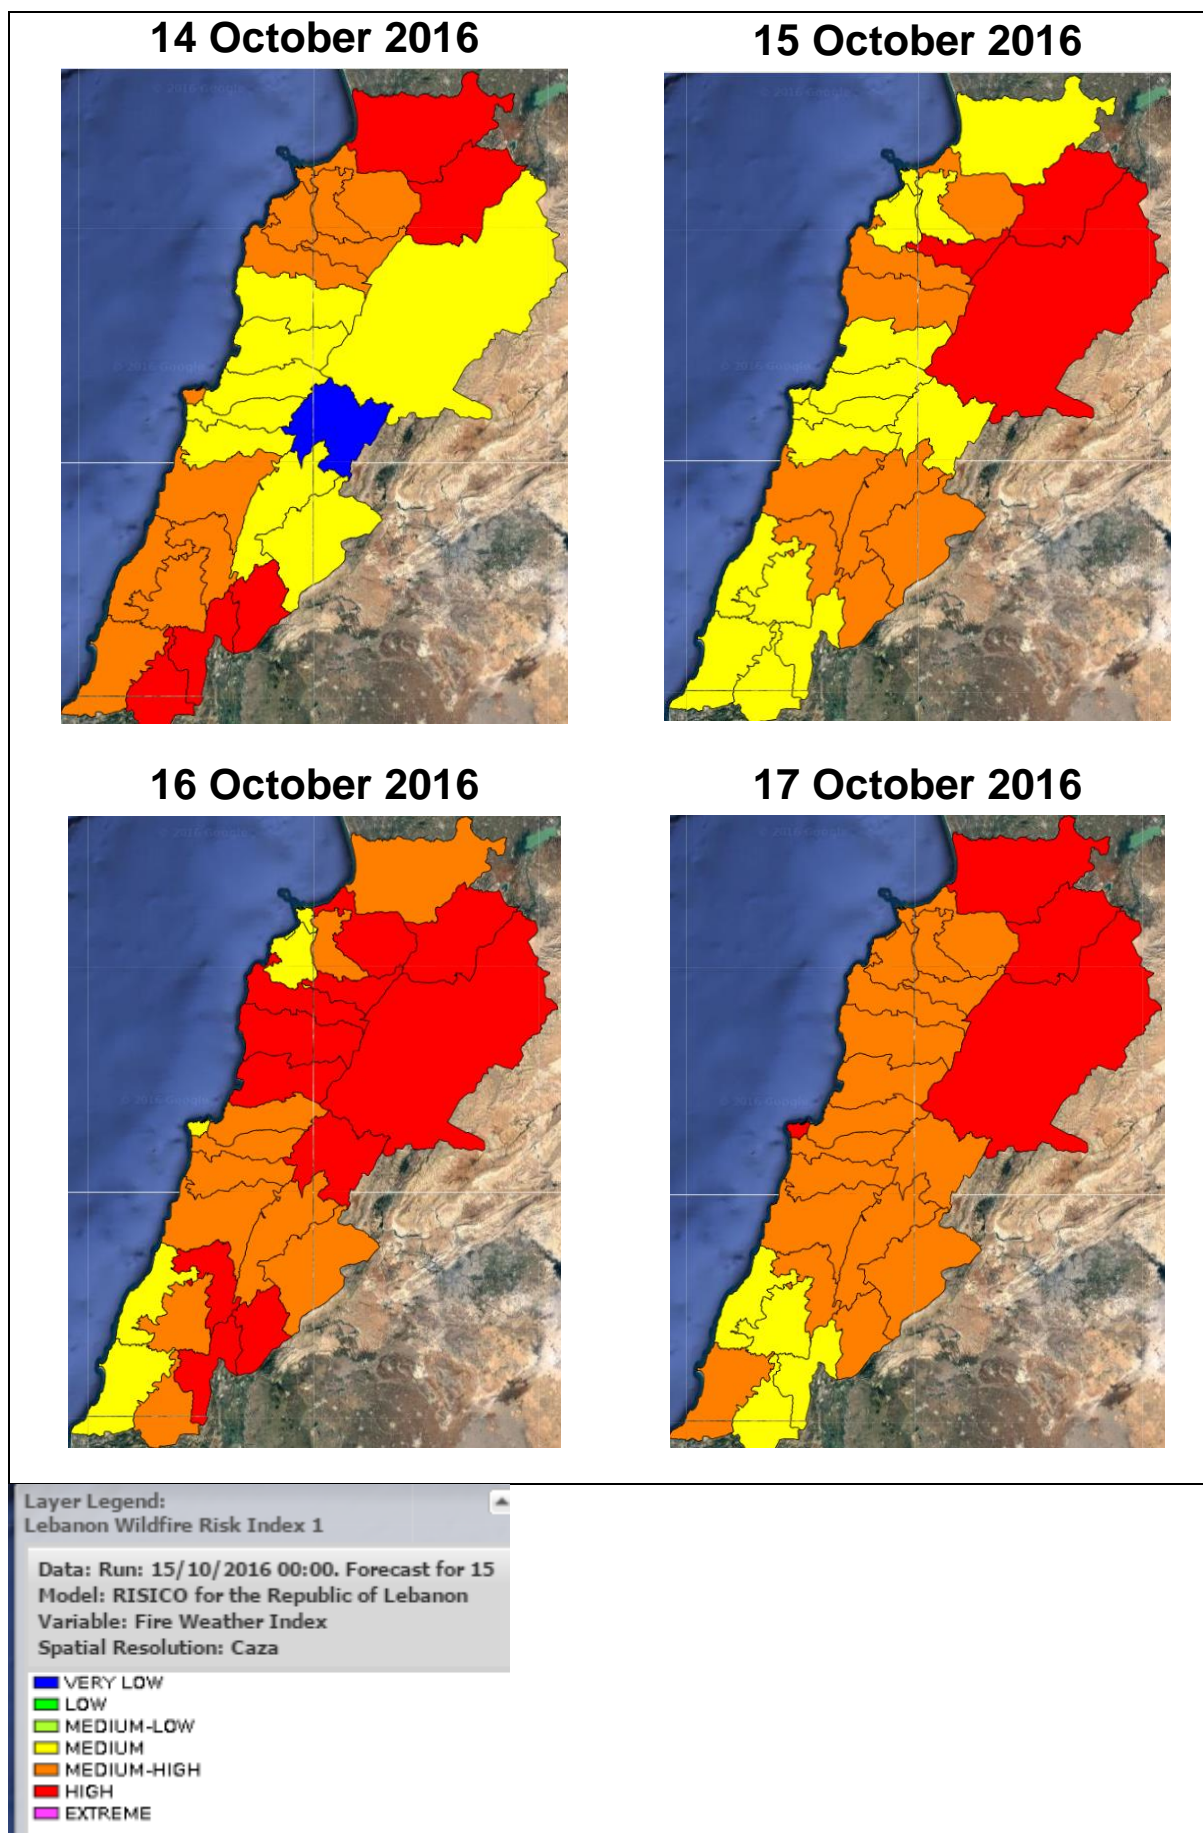

FIRE RISK INDEX