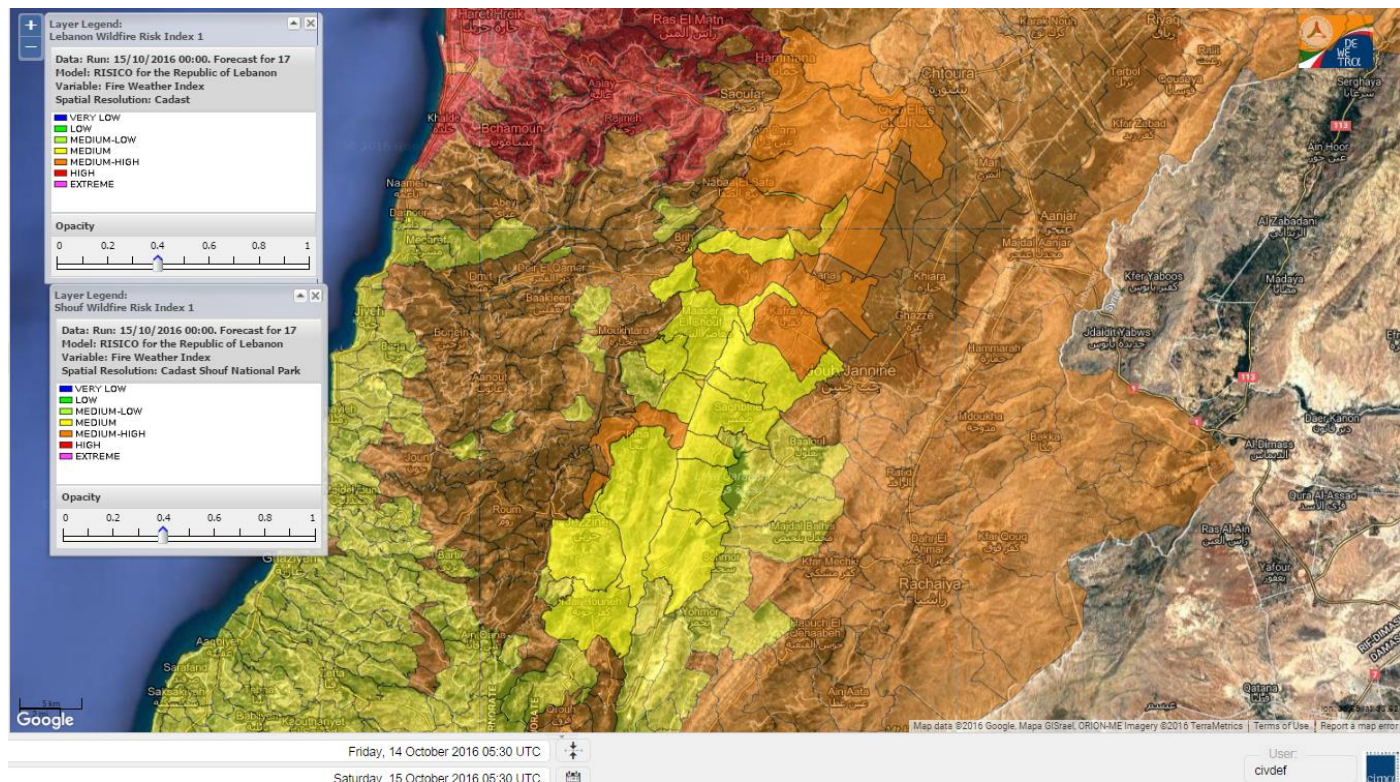

Shouf Biosphere Reserve Forecast for 17 October 2016