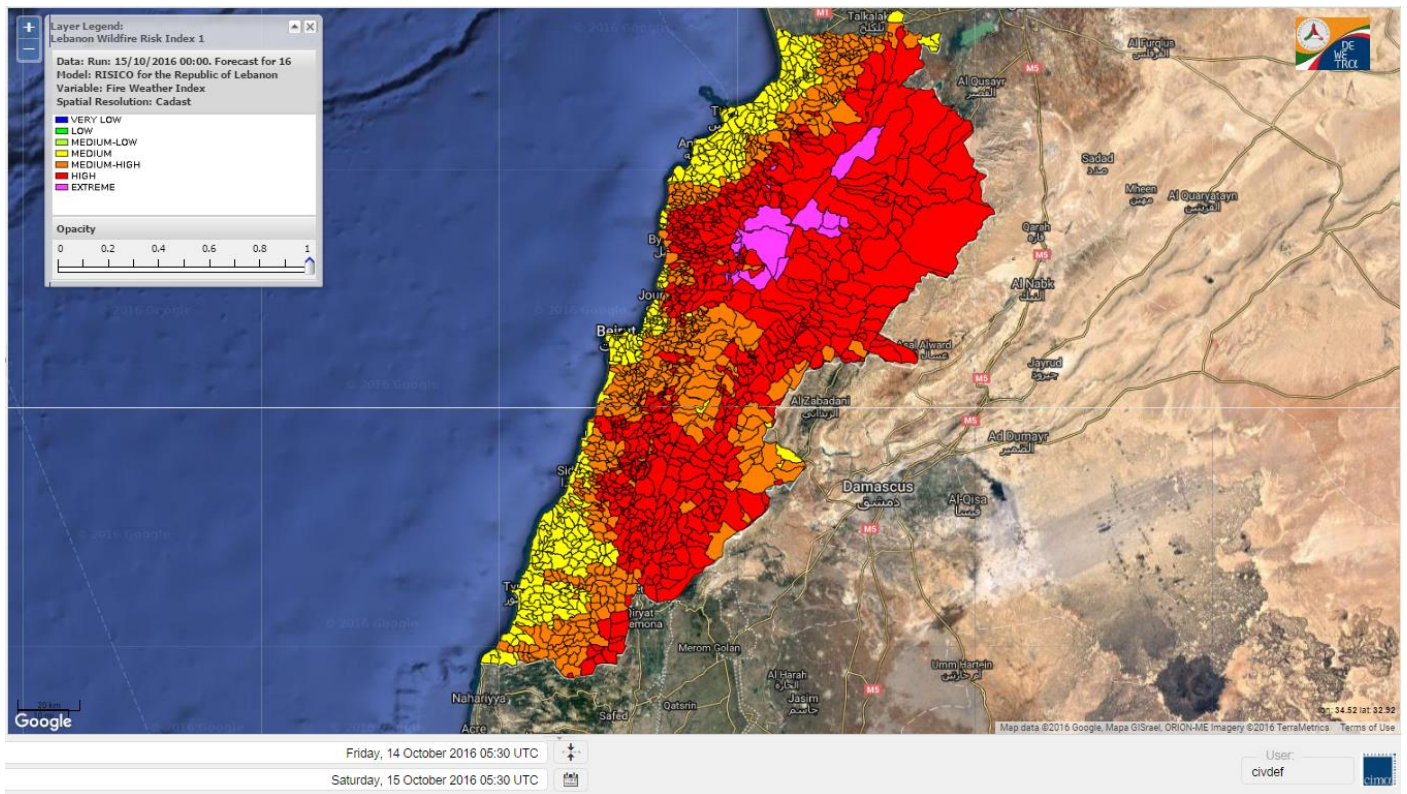

Beirut, 15 October 2016

FIRE RISK INDEX

Lebanon temperature for 15 October 2016

Lebanon humidity for 15 October 2016

Lebanon for 15 October 2016

Lebanon for 16 October 2016

Lebanon for 17 October 2016

Shouf Biosphere Reserve Forecast for 15 October 2016