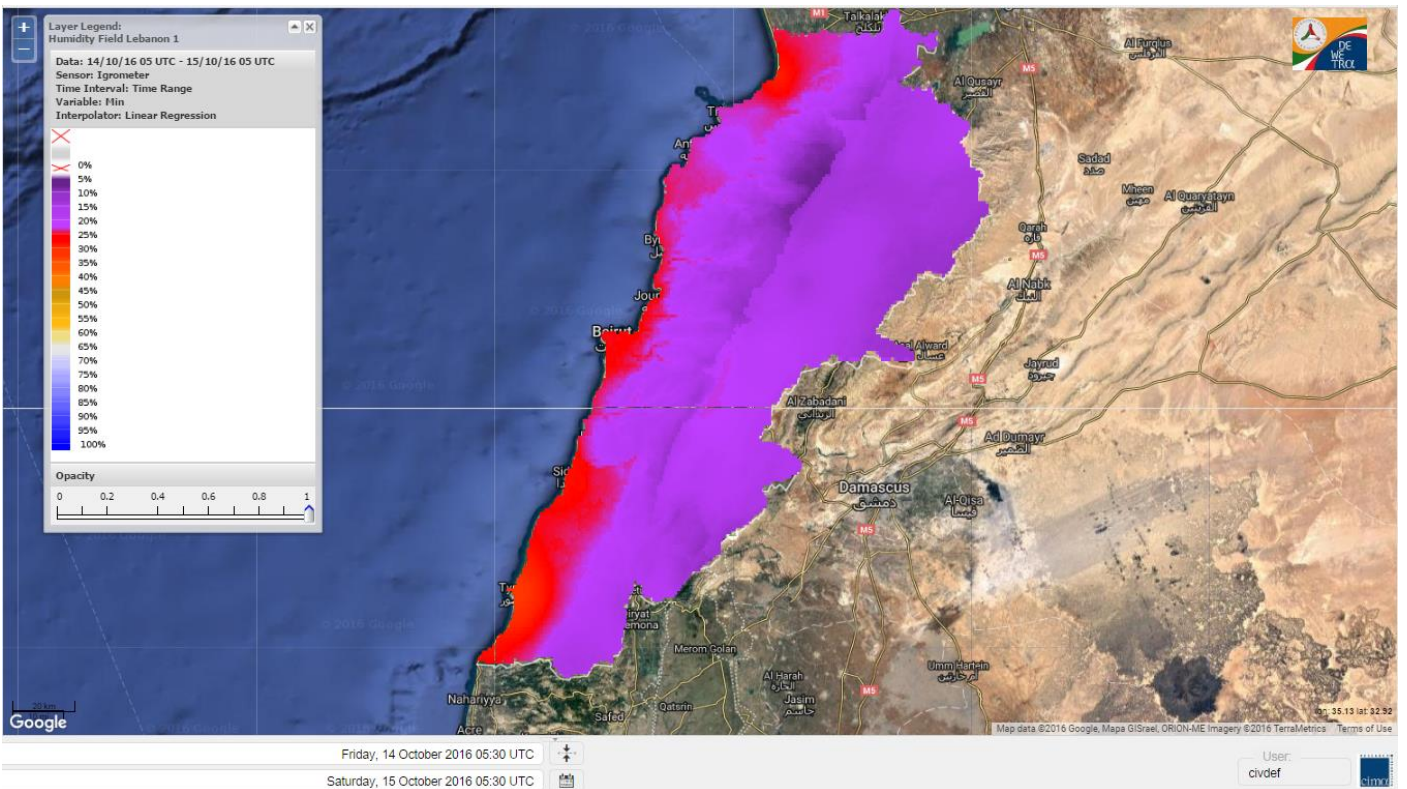

Beirut, 15 October 2016

FIRE RISK INDEX

Lebanon temperature for 15 October 2016

Lebanon humidity for 15 October 2016

Lebanon for 15 October 2016

Lebanon for 16 October 2016

Lebanon for 17 October 2016

Shouf Biosphere Reserve Forecast for 15 October 2016