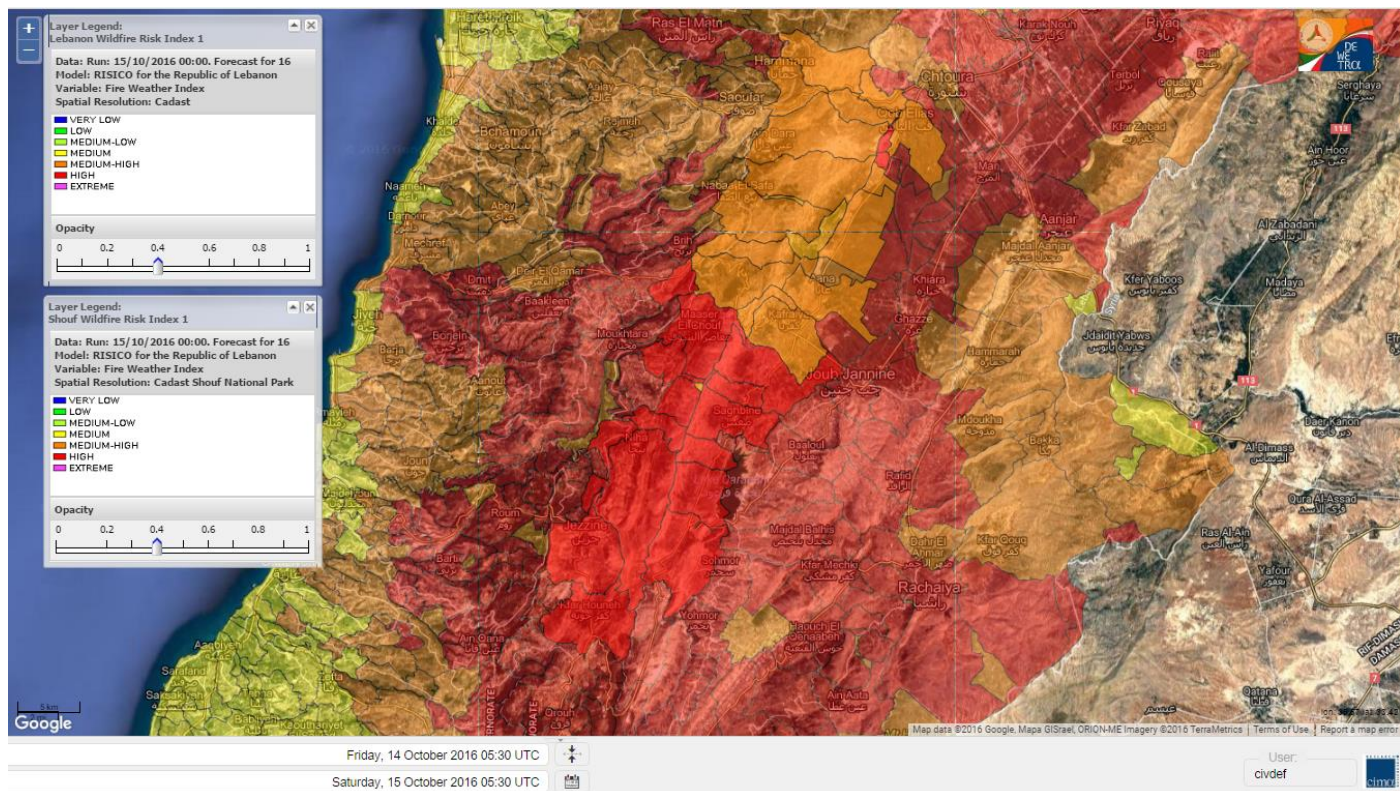

Shouf Biosphere Reserve Forecast for 16 October 2016