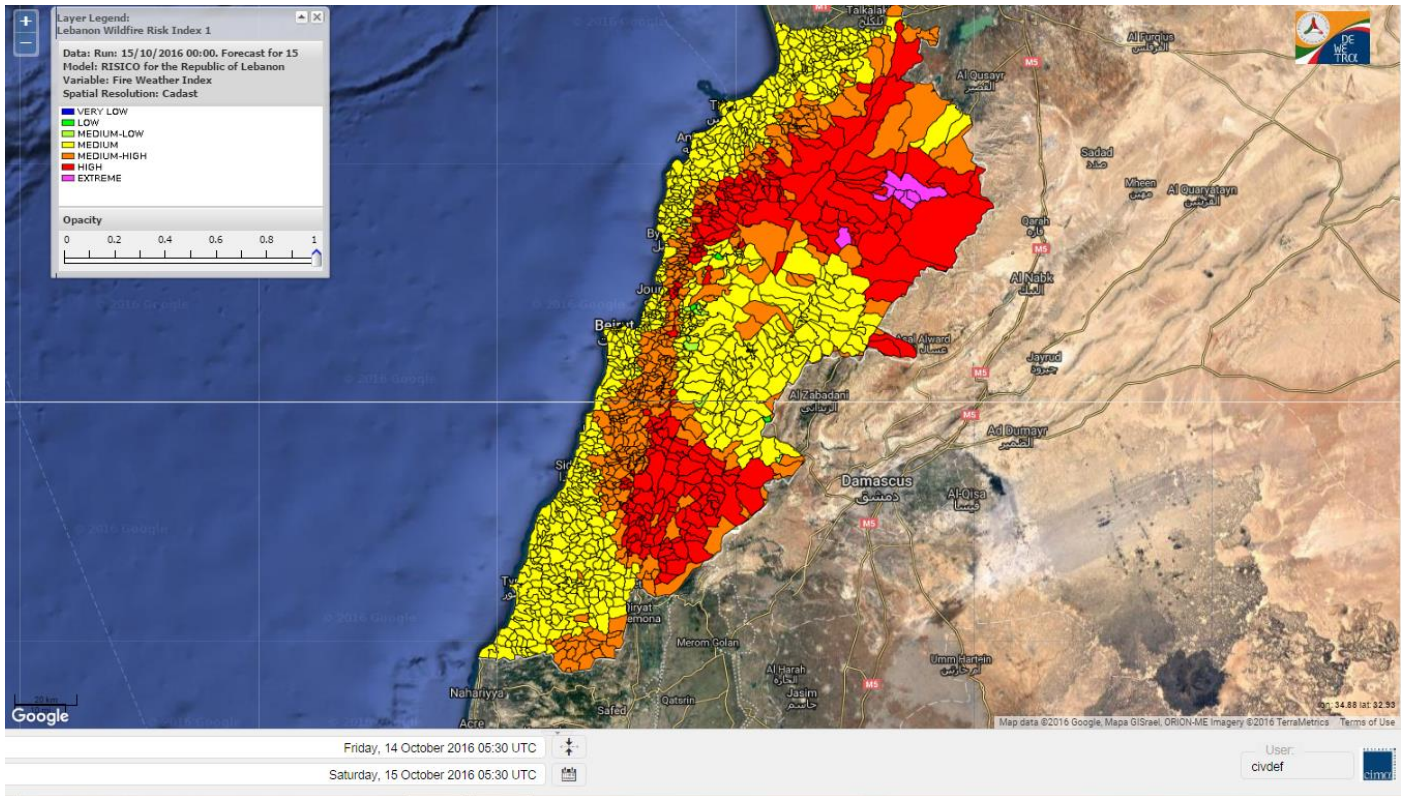

Lebanon for 15 October 2016