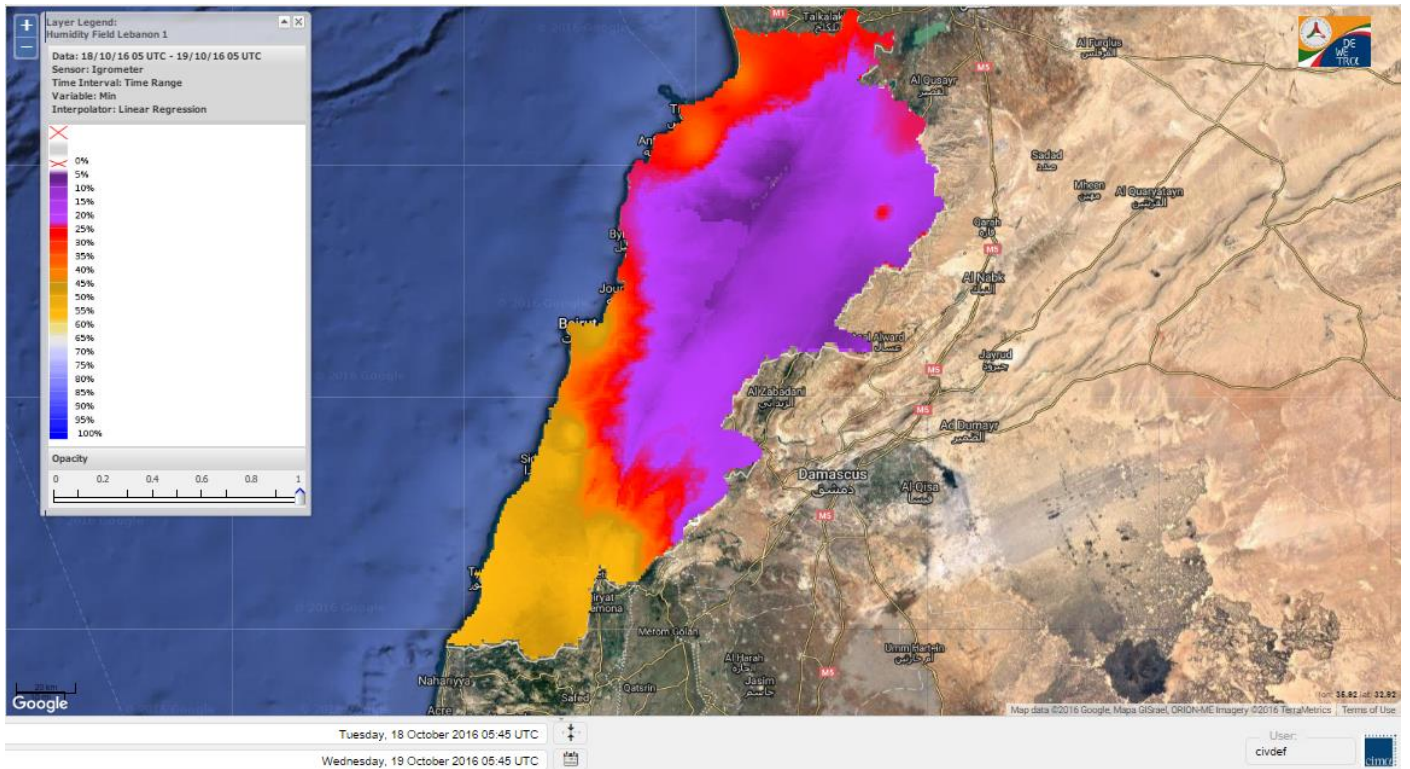

Beirut, 19 October 2016

FIRE RISK INDEX

Lebanon temperature for 19 October 2016

Lebanon humidity for 19 October 2016

Lebanon for 19 October 2016

Lebanon for 20 October 2016

Lebanon for 21 October 2016

Shouf Biosphere Reserve Forecast for 19 October 2016