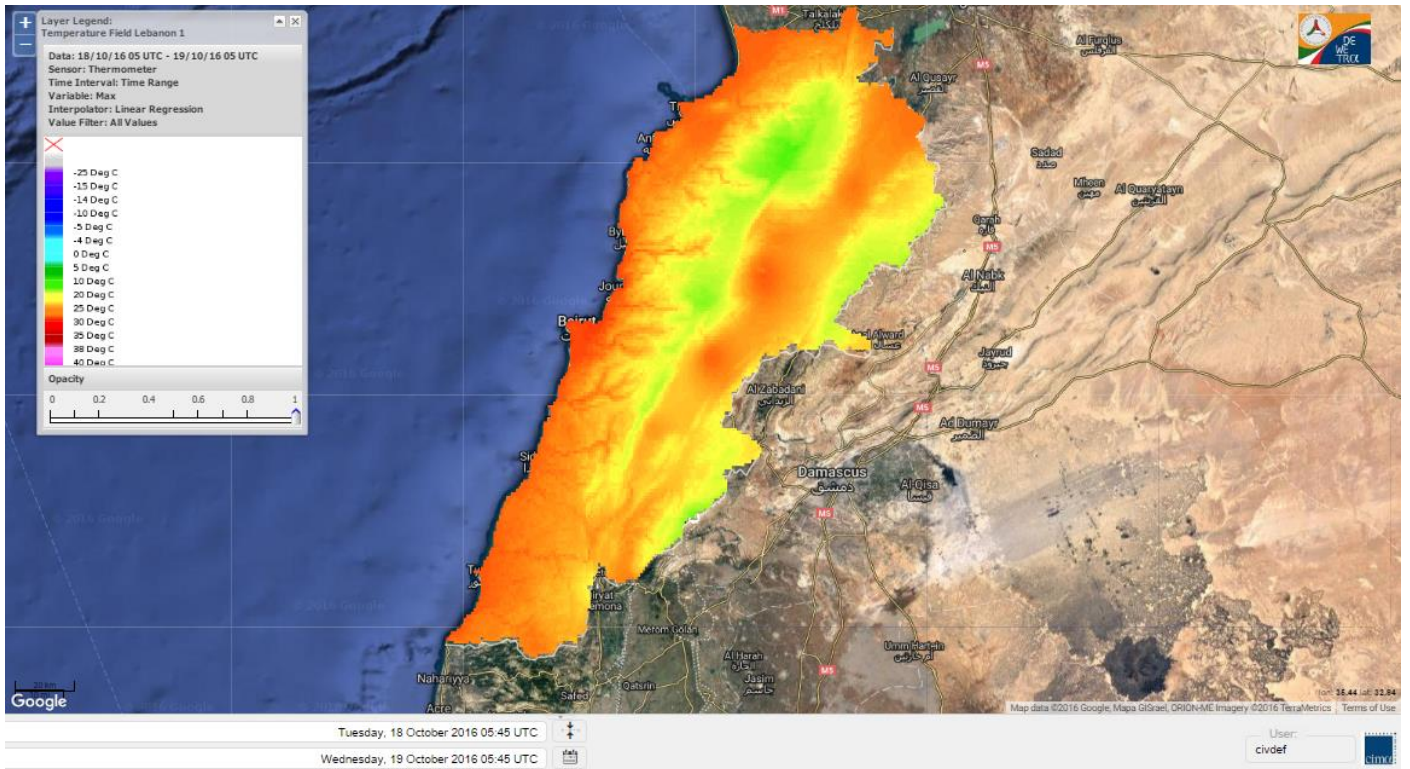

Lebanon temperature for 19 October 2016