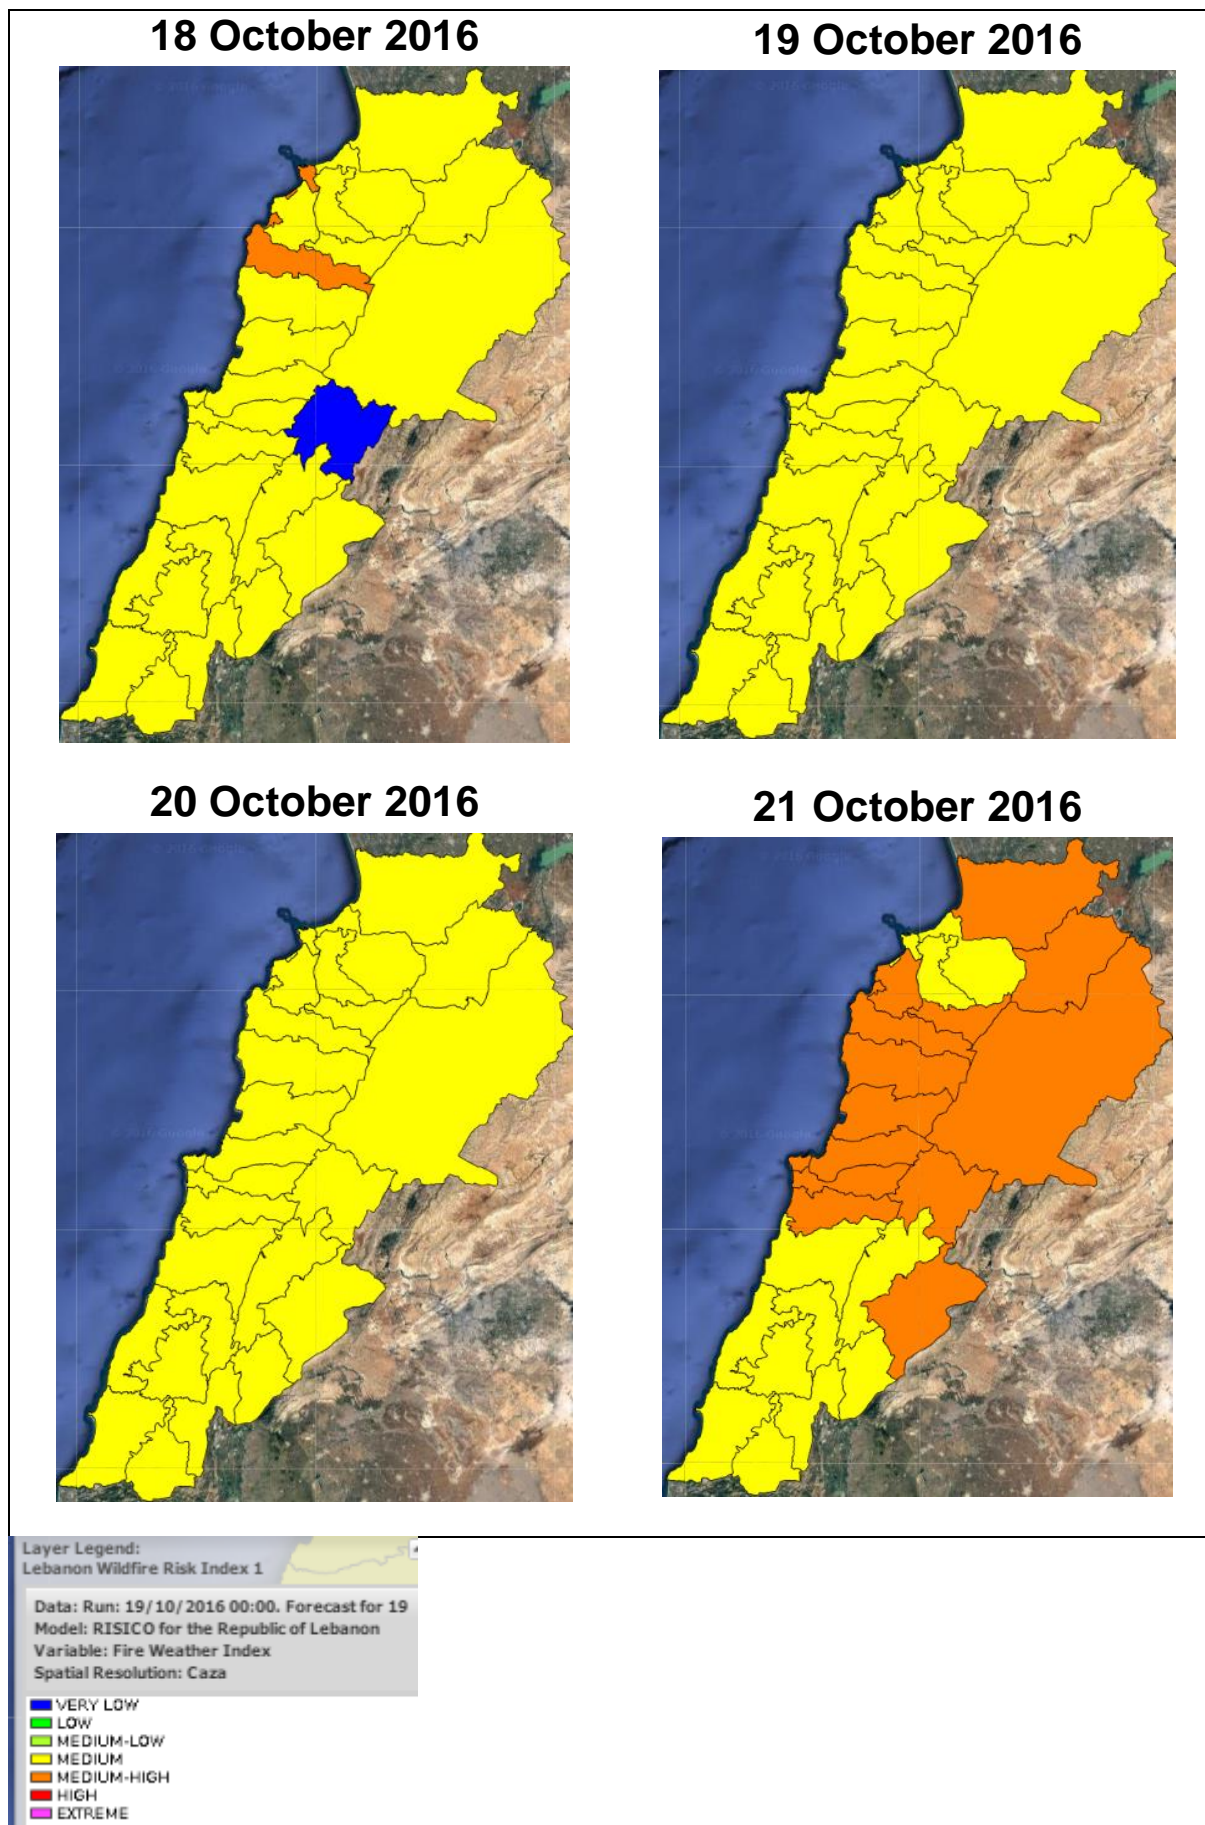

FIRE RISK INDEX