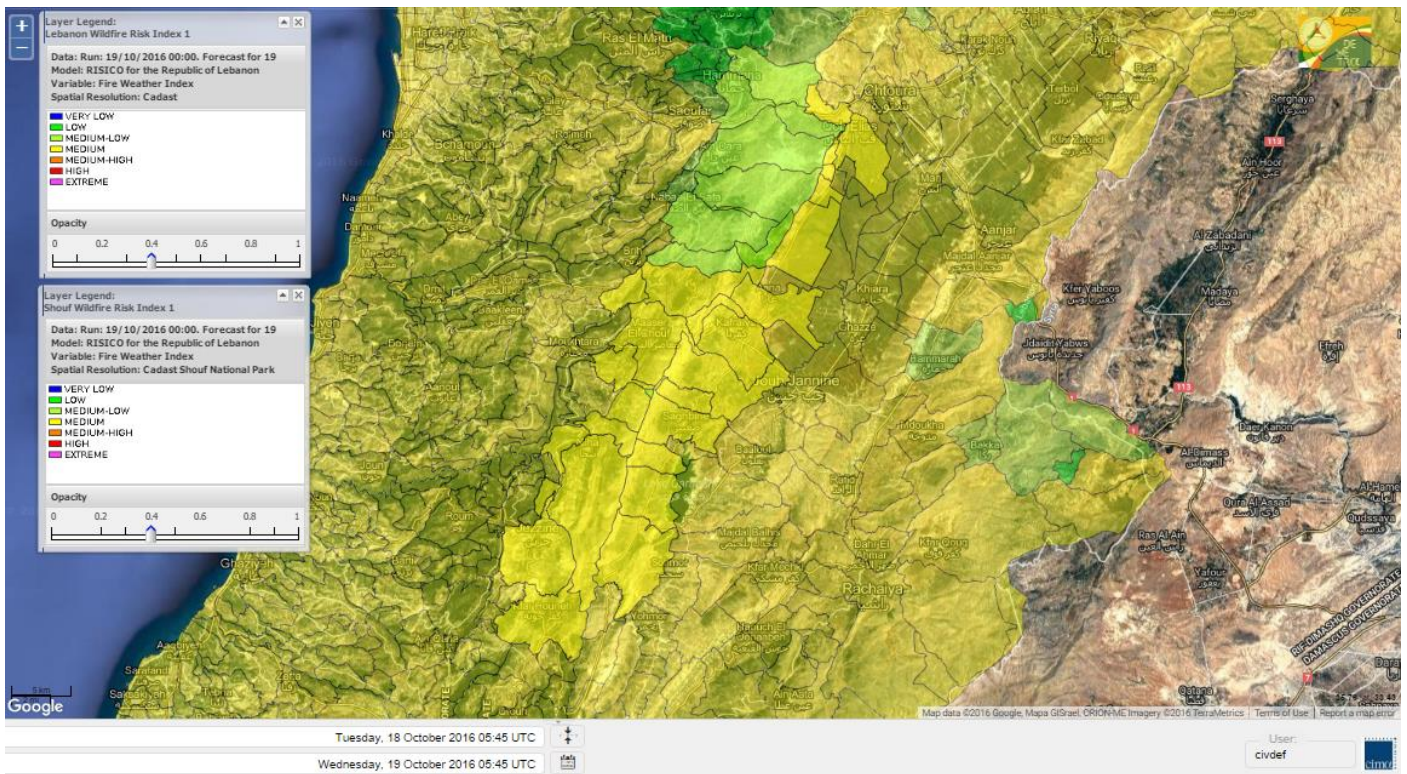

Beirut, 19 October 2016

FIRE RISK INDEX

Lebanon temperature for 19 October 2016

Lebanon humidity for 19 October 2016

Lebanon for 19 October 2016

Lebanon for 20 October 2016

Lebanon for 21 October 2016

Shouf Biosphere Reserve Forecast for 19 October 2016