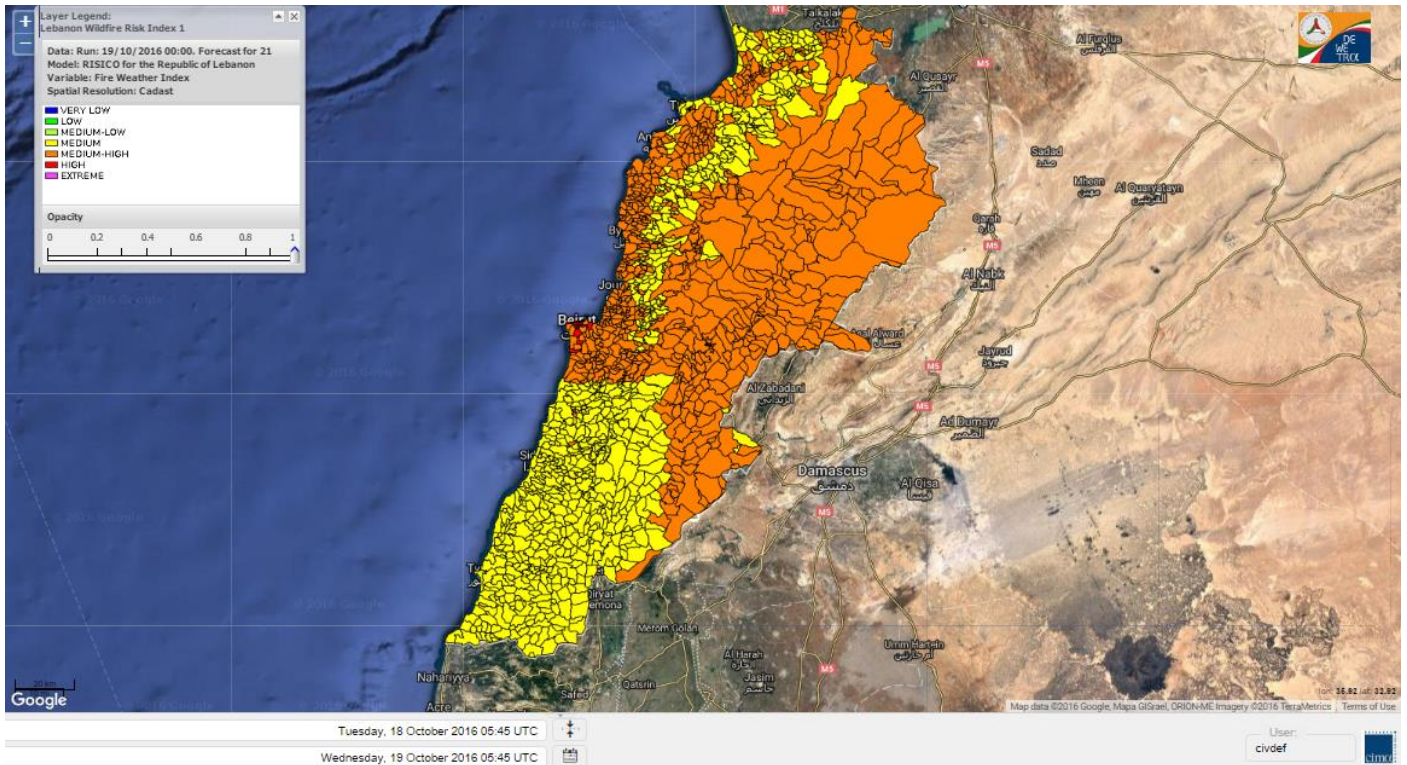

Beirut, 19 October 2016

FIRE RISK INDEX

Lebanon temperature for 19 October 2016

Lebanon humidity for 19 October 2016

Lebanon for 19 October 2016

Lebanon for 20 October 2016

Lebanon for 21 October 2016

Shouf Biosphere Reserve Forecast for 19 October 2016