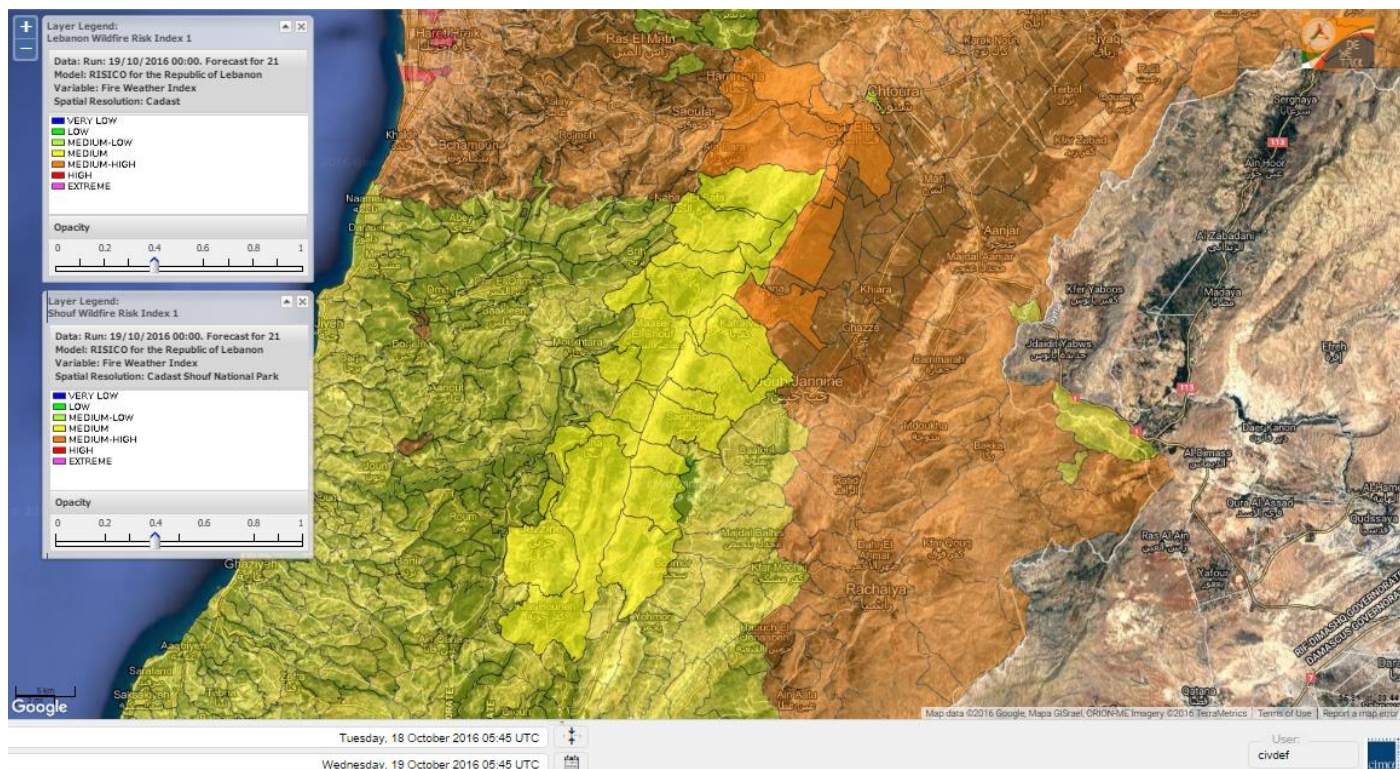

Shouf Biosphere Reserve Forecast for 21 October 2016