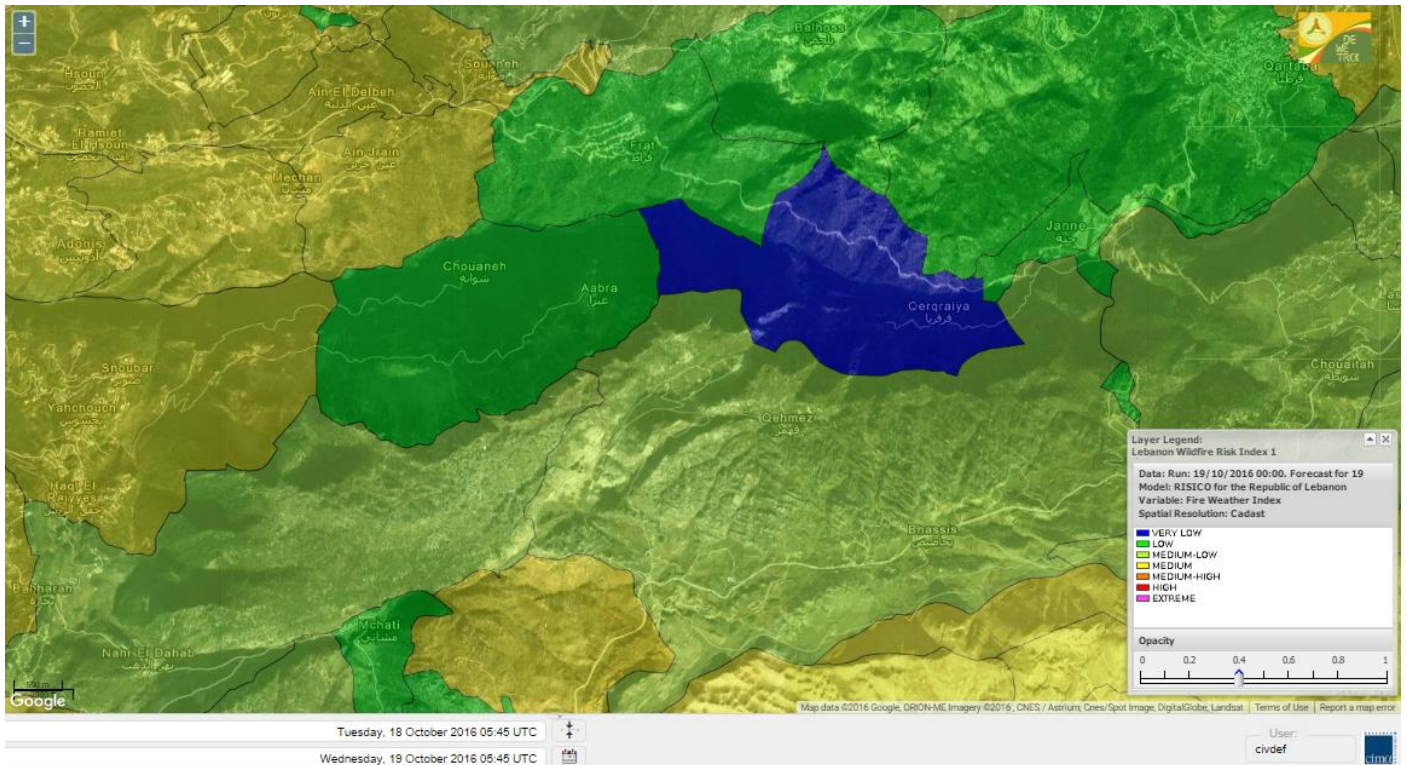

Jabal Moussa Reserve Forecast for 19 October 2016