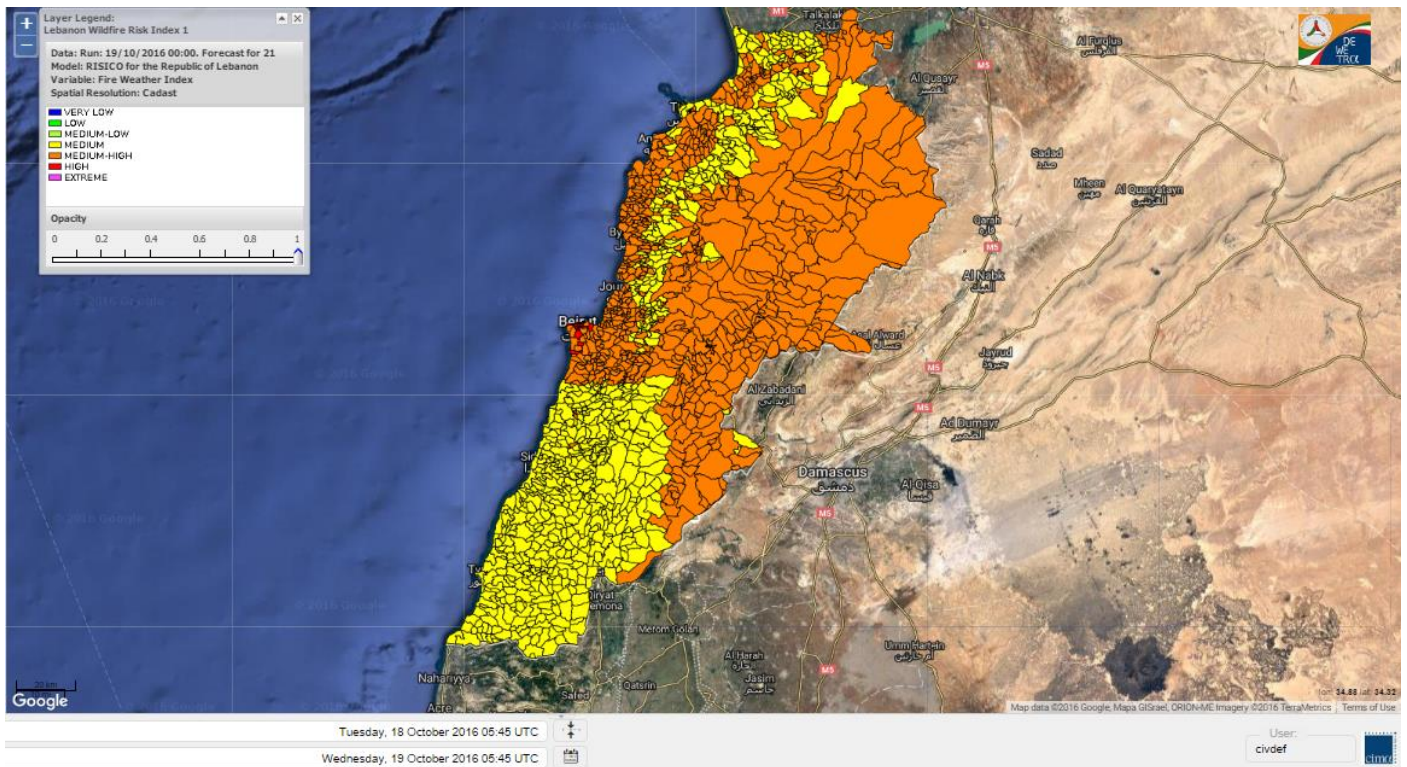

Beirut, 19 October 2016

FIRE RISK INDEX

Lebanon temperature for 19 October 2016

Lebanon humidity for 19 October 2016

Lebanon for 19 October 2016

Lebanon for 20 October 2016

Lebanon for 21 October 2016

Shouf Biosphere Reserve Forecast for 19 October 2016