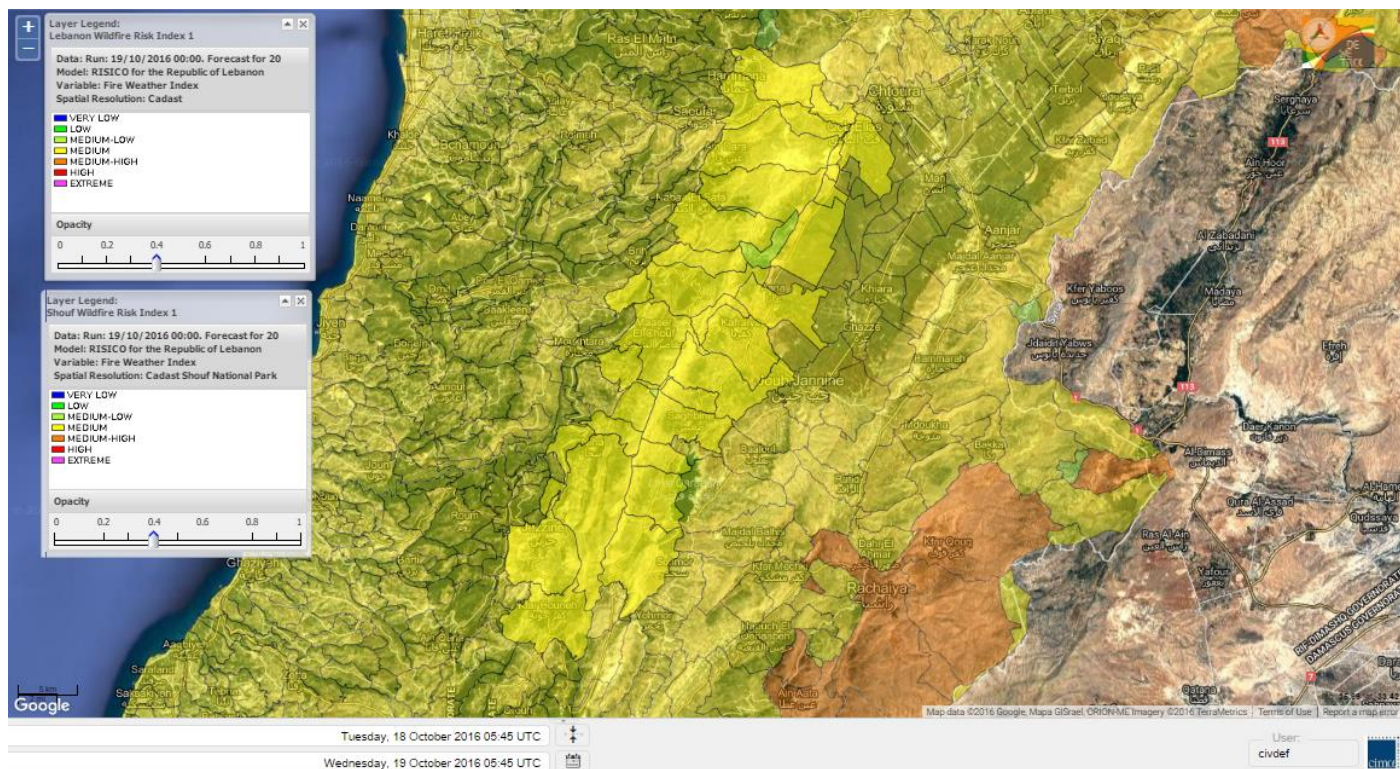

Shouf Biosphere Reserve Forecast for 20 October 2016