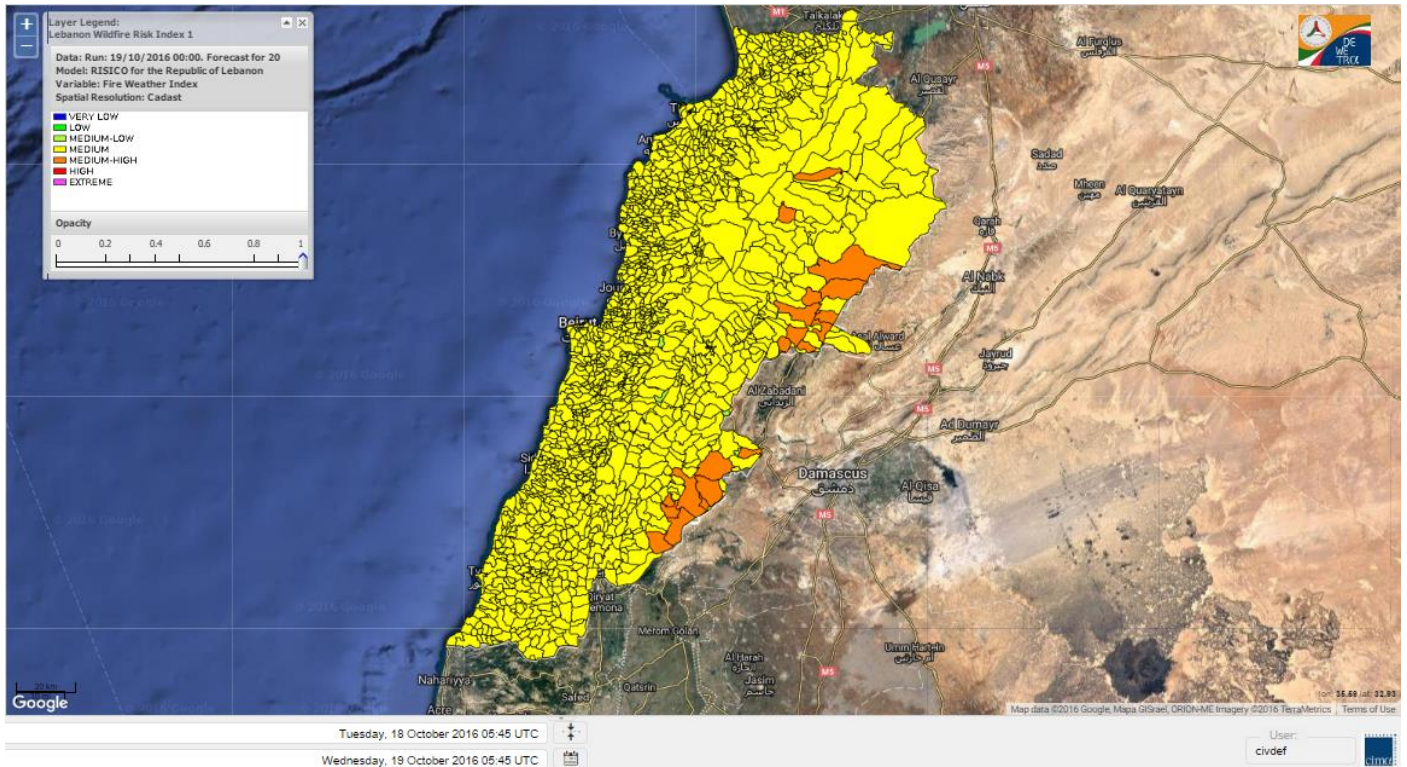

Beirut, 19 October 2016

FIRE RISK INDEX

Lebanon temperature for 19 October 2016

Lebanon humidity for 19 October 2016

Lebanon for 19 October 2016

Lebanon for 20 October 2016

Lebanon for 21 October 2016

Shouf Biosphere Reserve Forecast for 19 October 2016