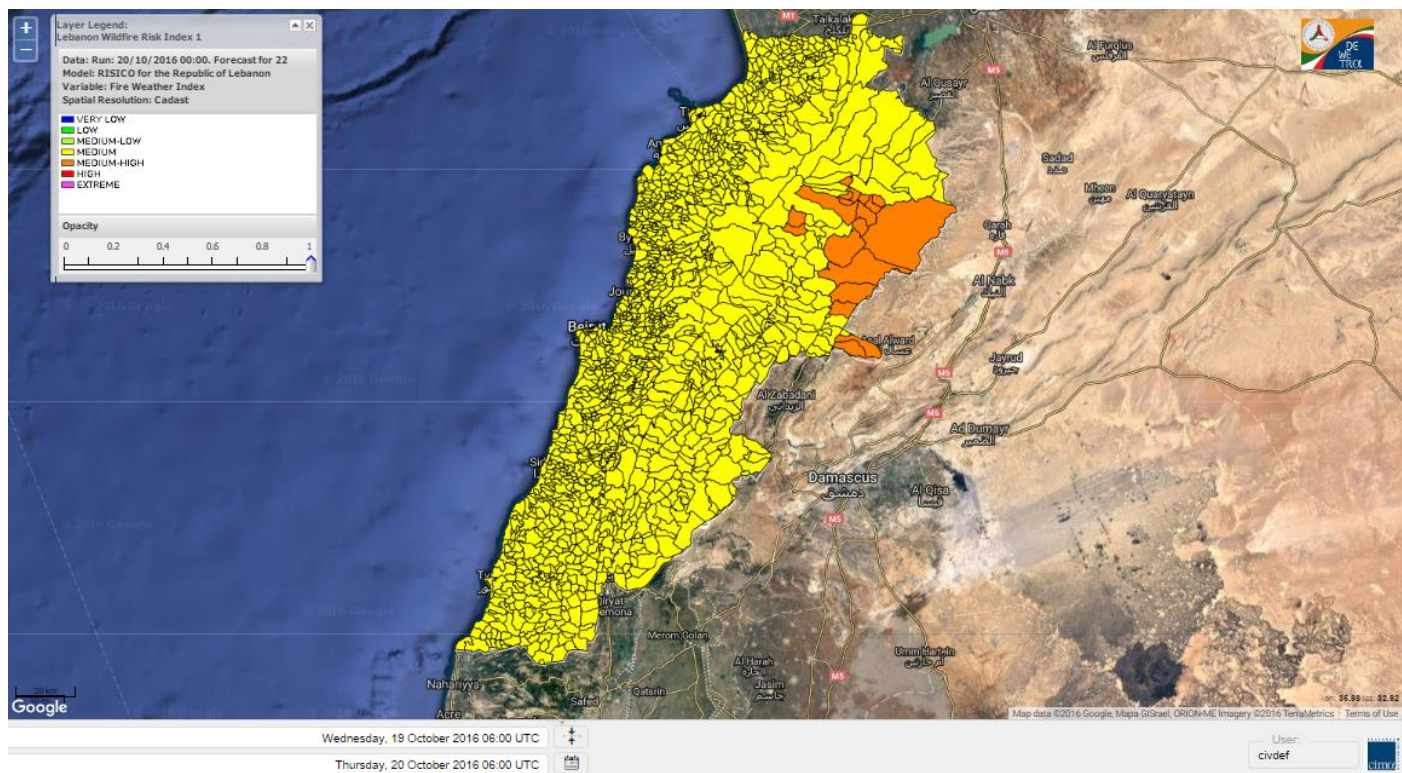

Beirut, 20 October 2016

FIRE RISK INDEX

Lebanon temperature for 20 October 2016

Lebanon humidity for 20 October 2016

Lebanon for 20 October 2016

Lebanon for 21 October 2016

Lebanon for 22 October 2016

Shouf Biosphere Reserve Forecast for 20 October 2016