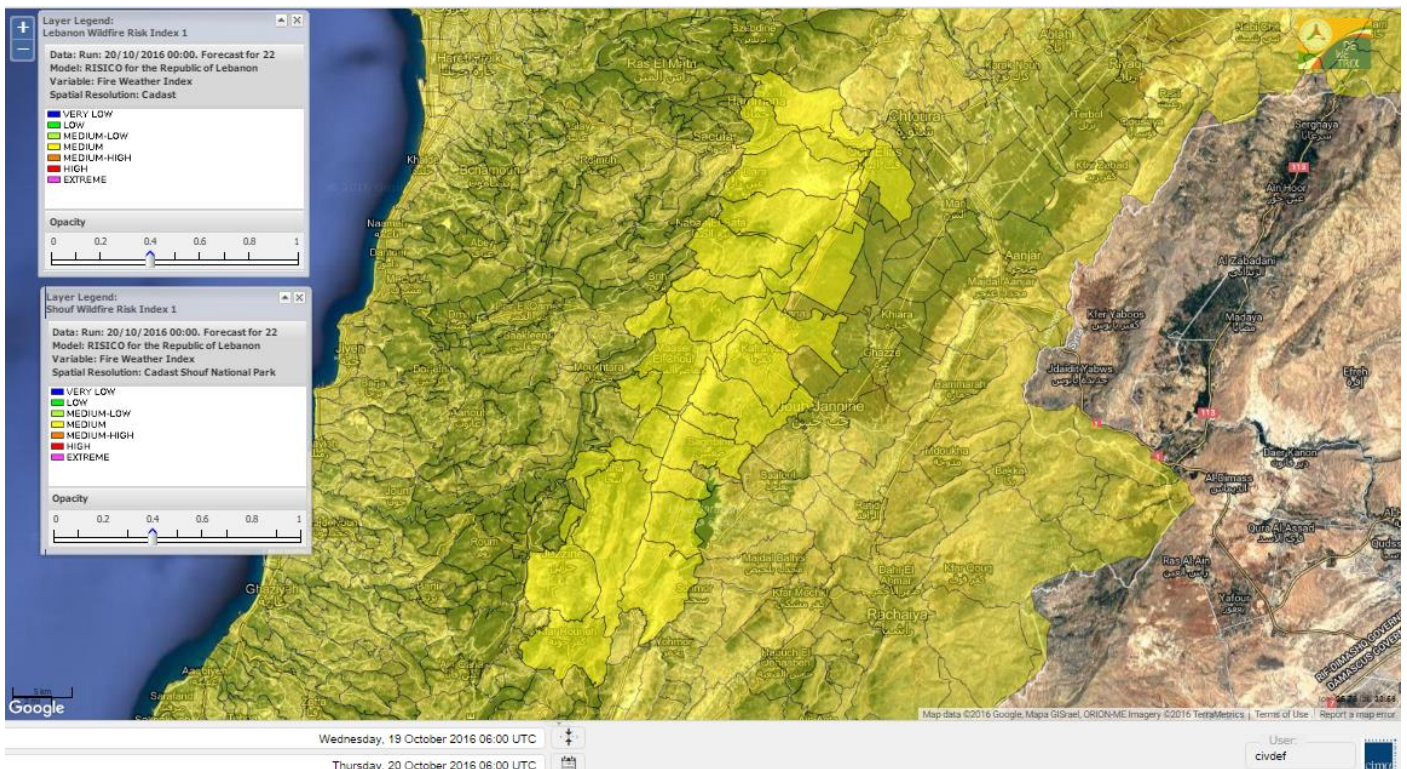

Shouf Biosphere Reserve Forecast for 22 October 2016