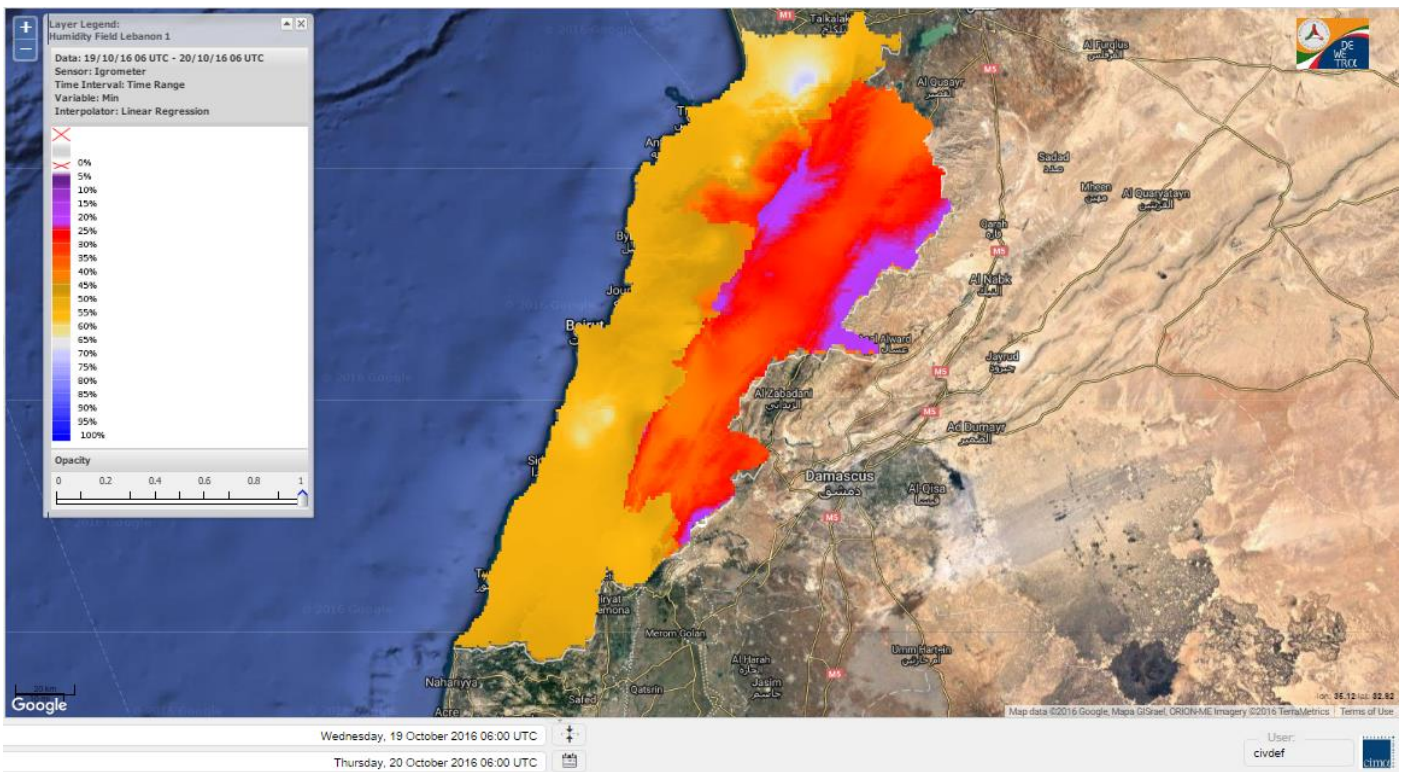

Beirut, 20 October 2016

FIRE RISK INDEX

Lebanon temperature for 20 October 2016

Lebanon humidity for 20 October 2016

Lebanon for 20 October 2016

Lebanon for 21 October 2016

Lebanon for 22 October 2016

Shouf Biosphere Reserve Forecast for 20 October 2016