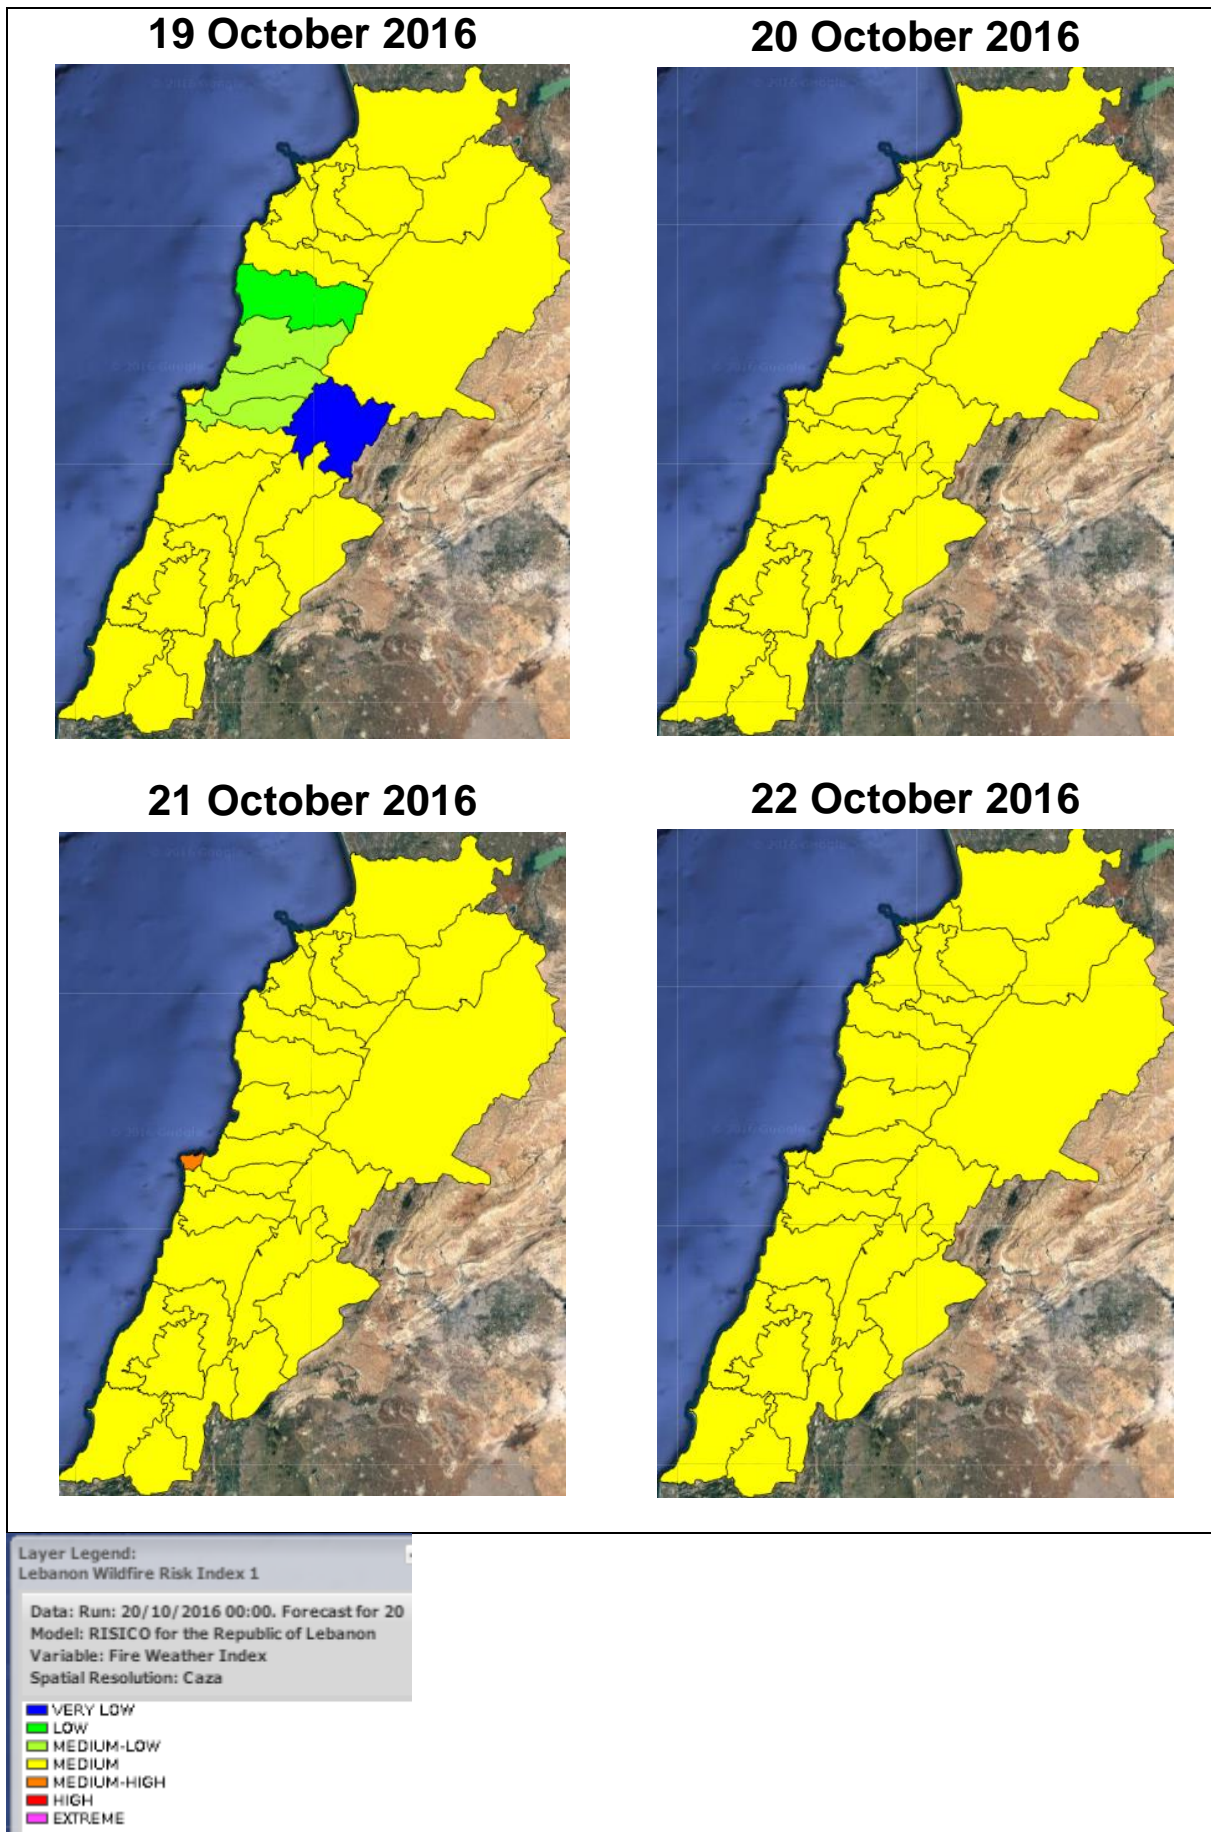

FIRE RISK INDEX