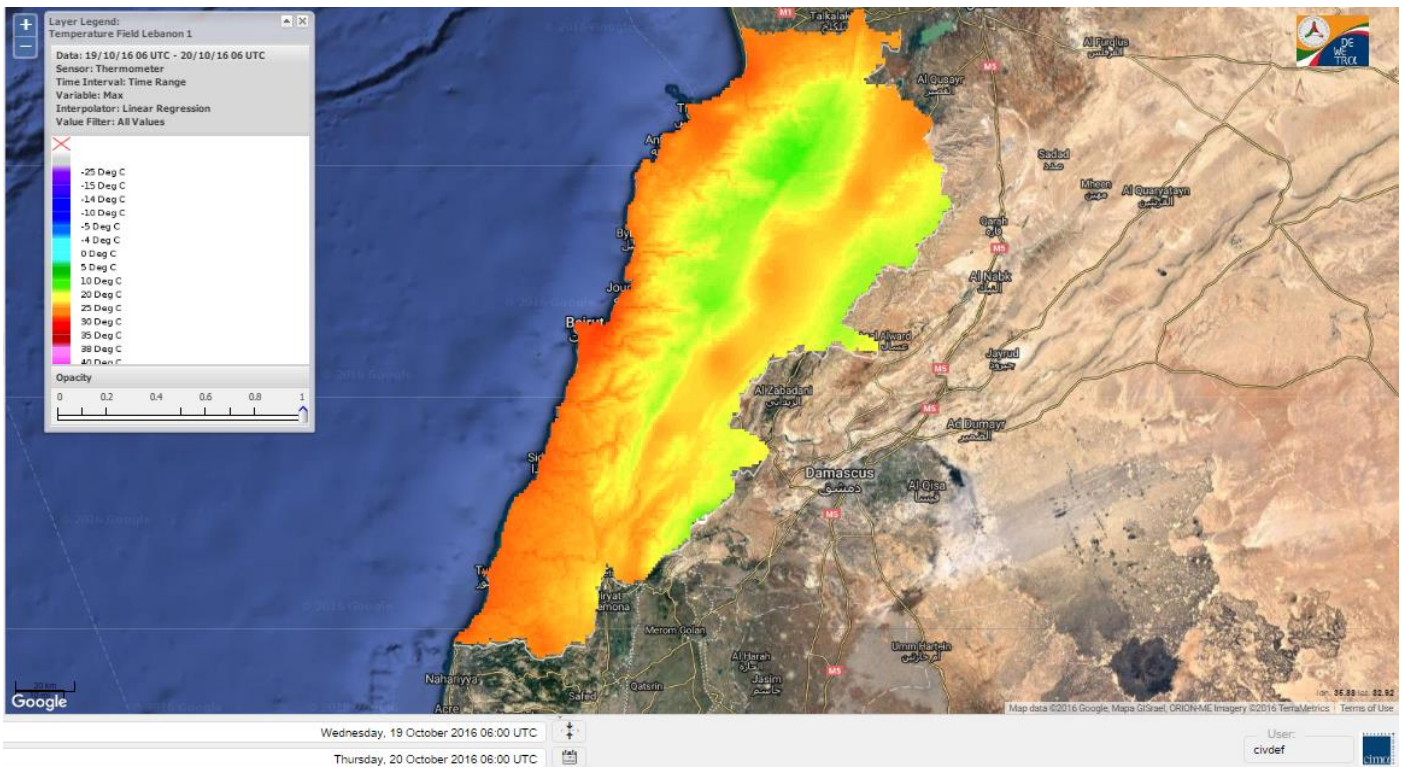

Lebanon temperature for 20 October 2016