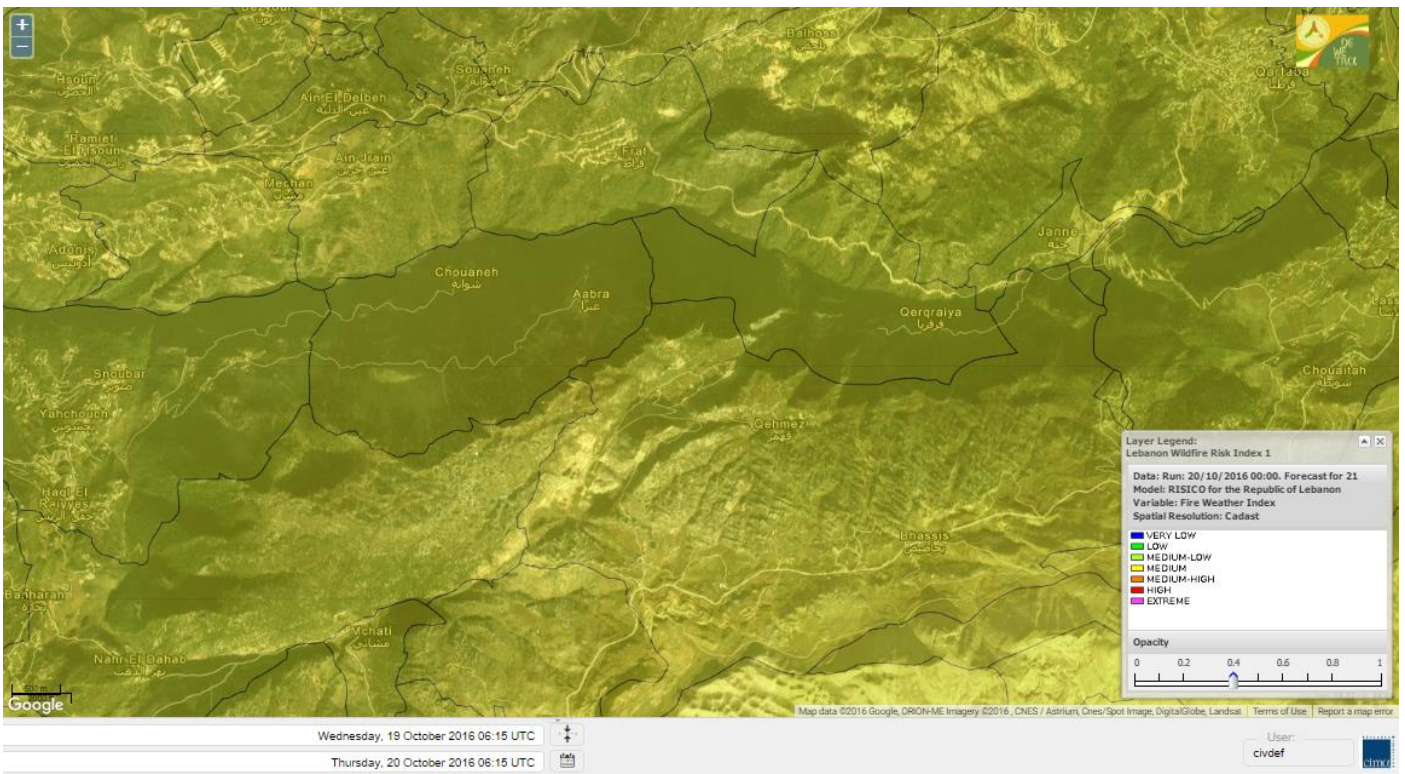

Shouf Biosphere Reserve Forecast for 21 October 2016

Shouf Biosphere Reserve Forecast for 22 October 2016

Jabal Moussa Reserve Forecast for 20 October 2016

Jabal Moussa Reserve Forecast for 21 October 2016