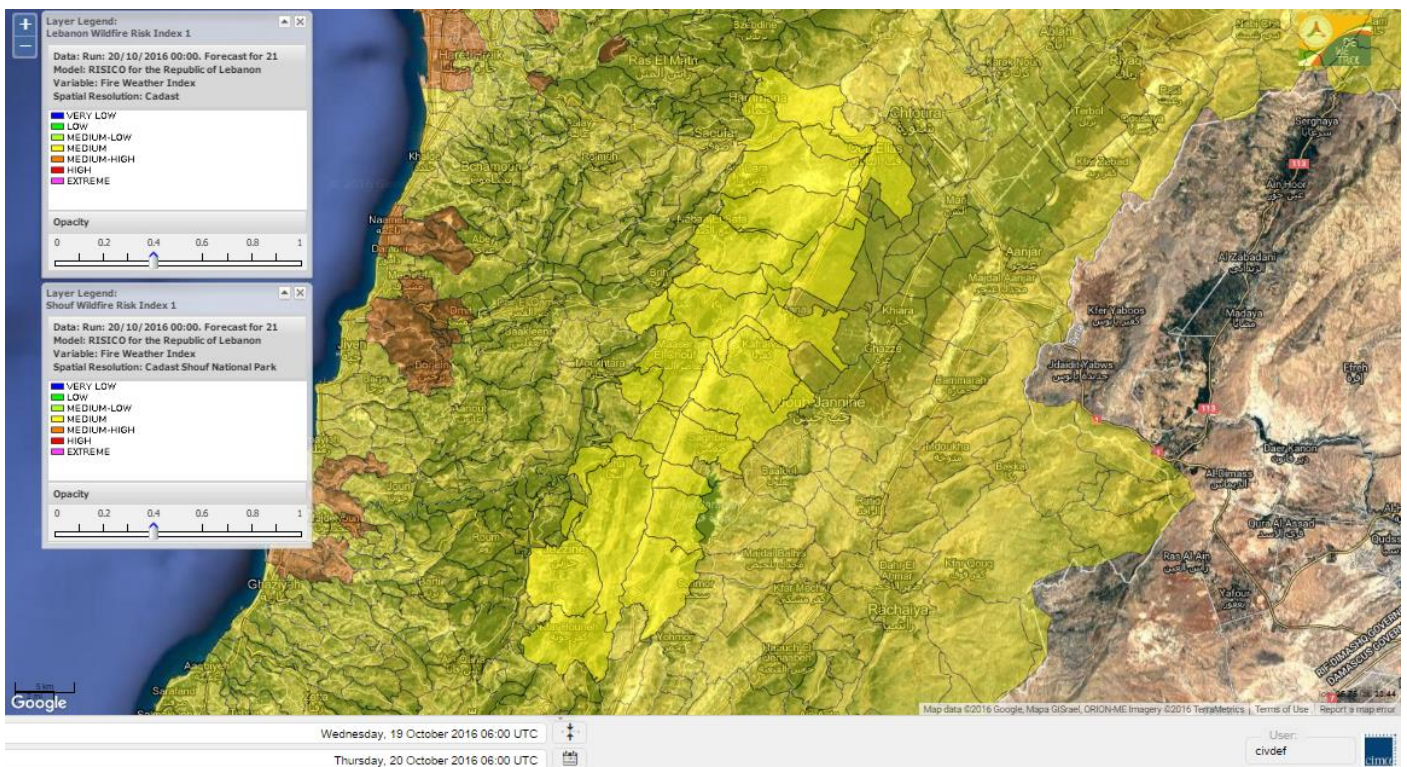

Shouf Biosphere Reserve Forecast for 21 October 2016