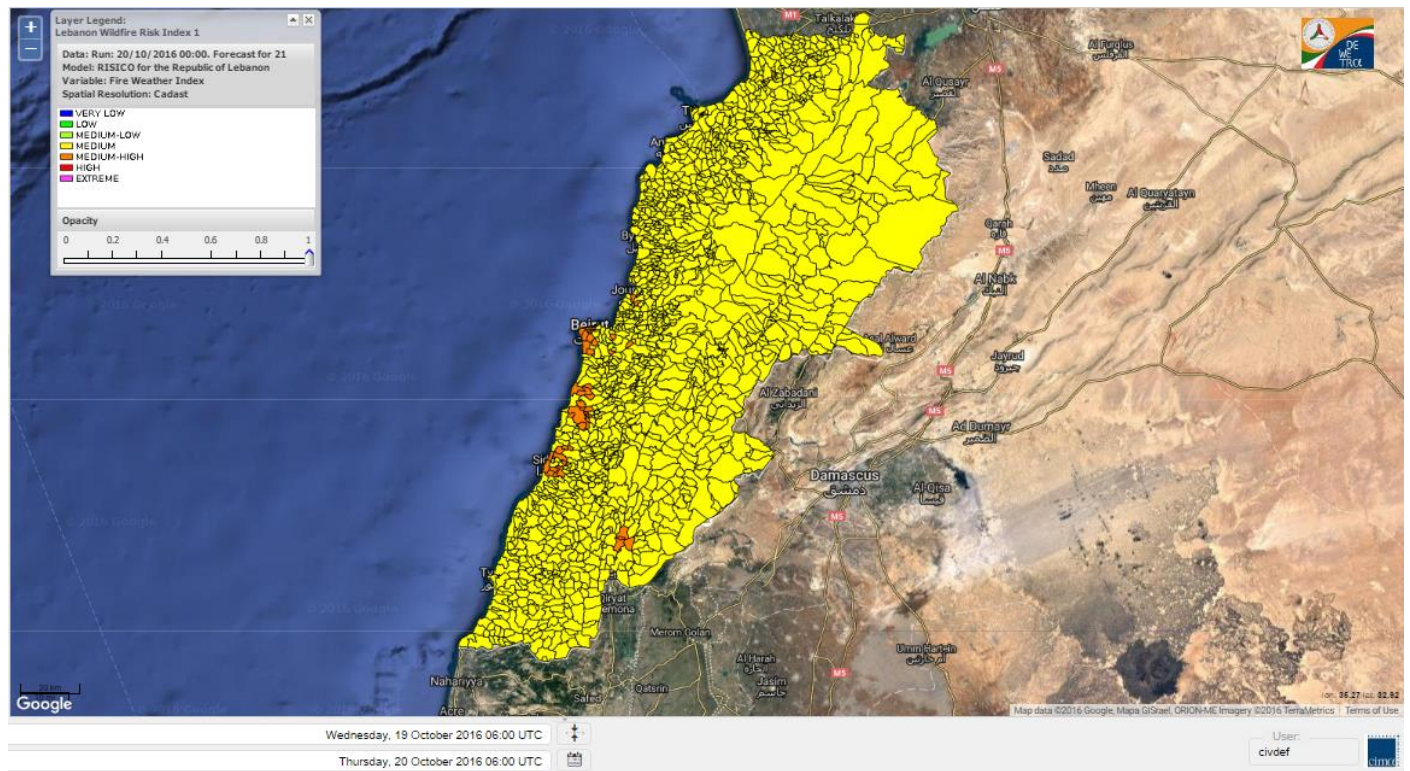

Beirut, 20 October 2016

FIRE RISK INDEX

Lebanon temperature for 20 October 2016

Lebanon humidity for 20 October 2016

Lebanon for 20 October 2016

Lebanon for 21 October 2016

Lebanon for 22 October 2016

Shouf Biosphere Reserve Forecast for 20 October 2016