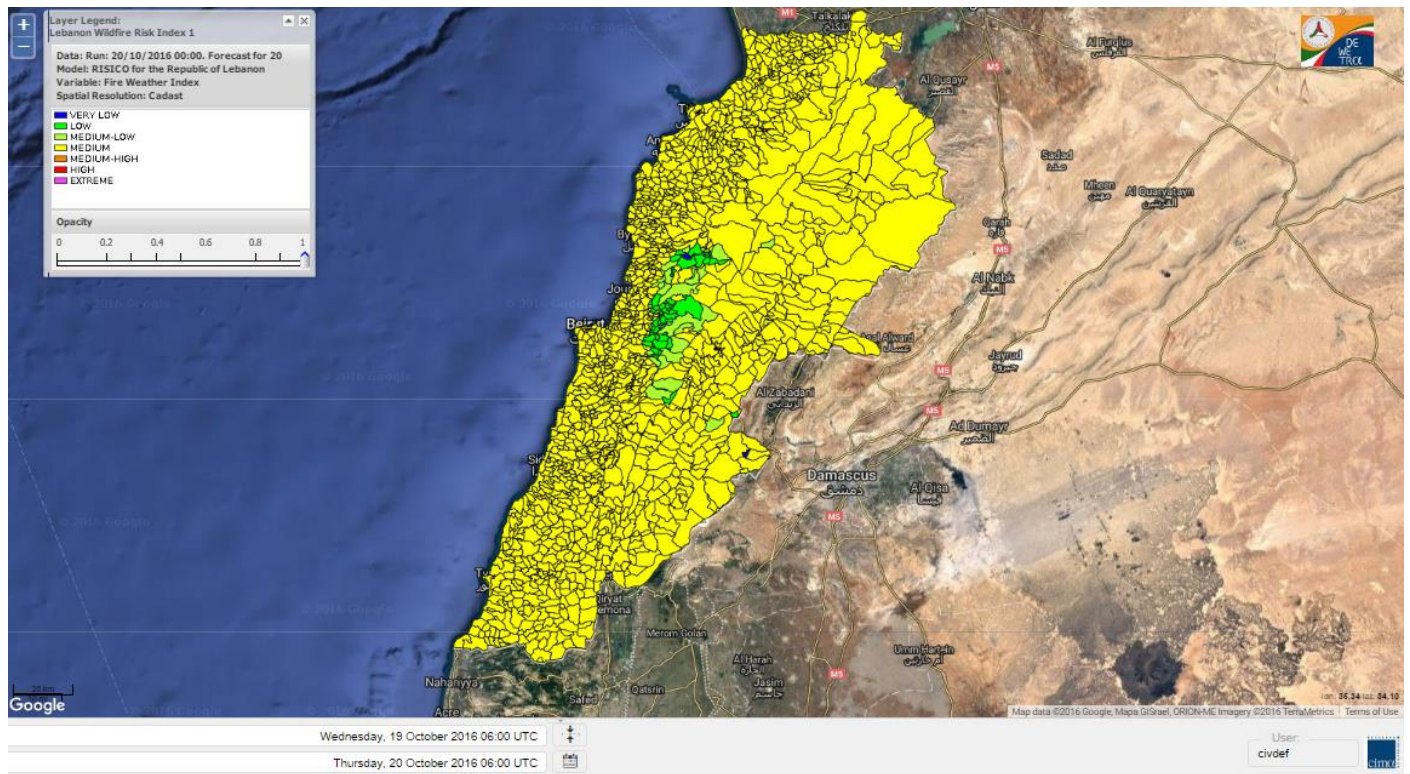

Beirut, 20 October 2016

FIRE RISK INDEX

Lebanon temperature for 20 October 2016

Lebanon humidity for 20 October 2016

Lebanon for 20 October 2016

Lebanon for 21 October 2016

Lebanon for 22 October 2016

Shouf Biosphere Reserve Forecast for 20 October 2016