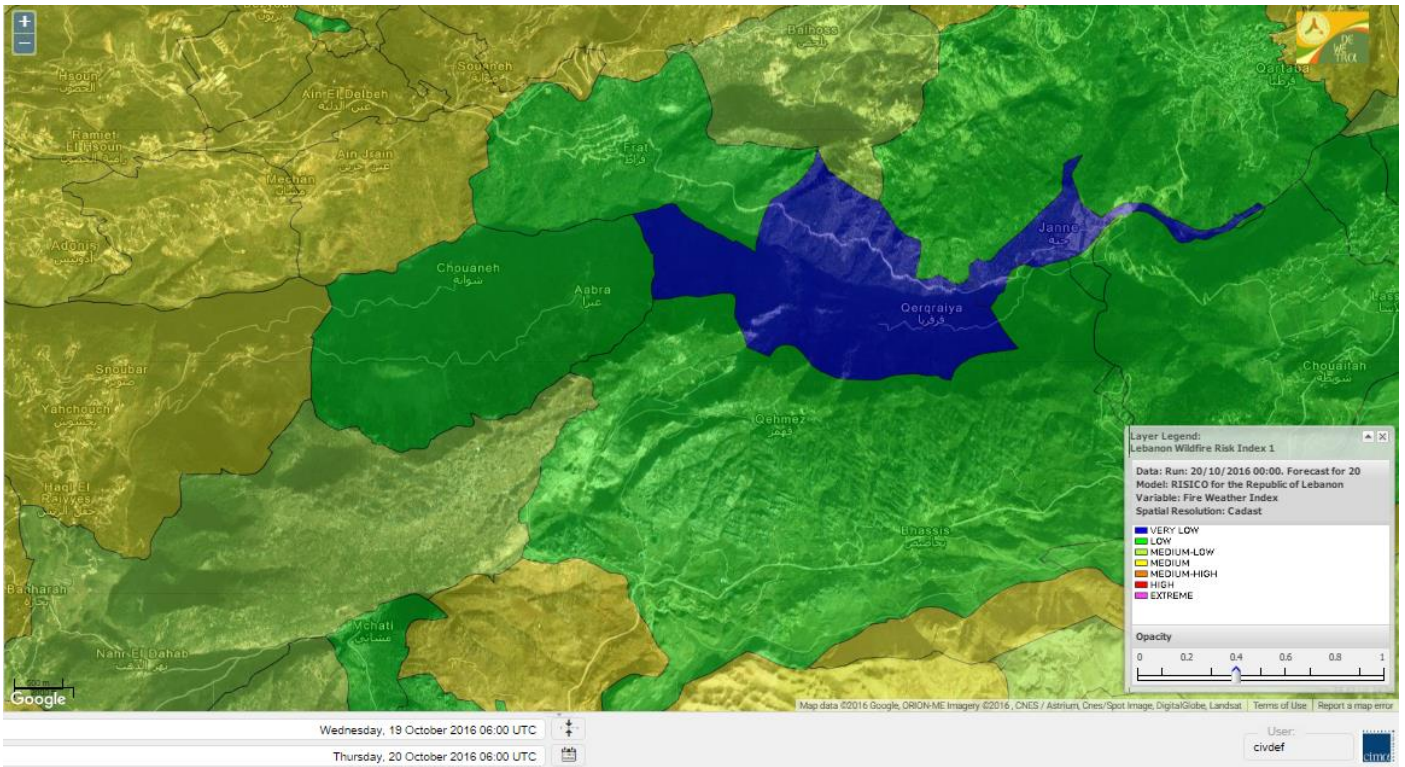

Jabal Moussa Reserve Forecast for 20 October 2016