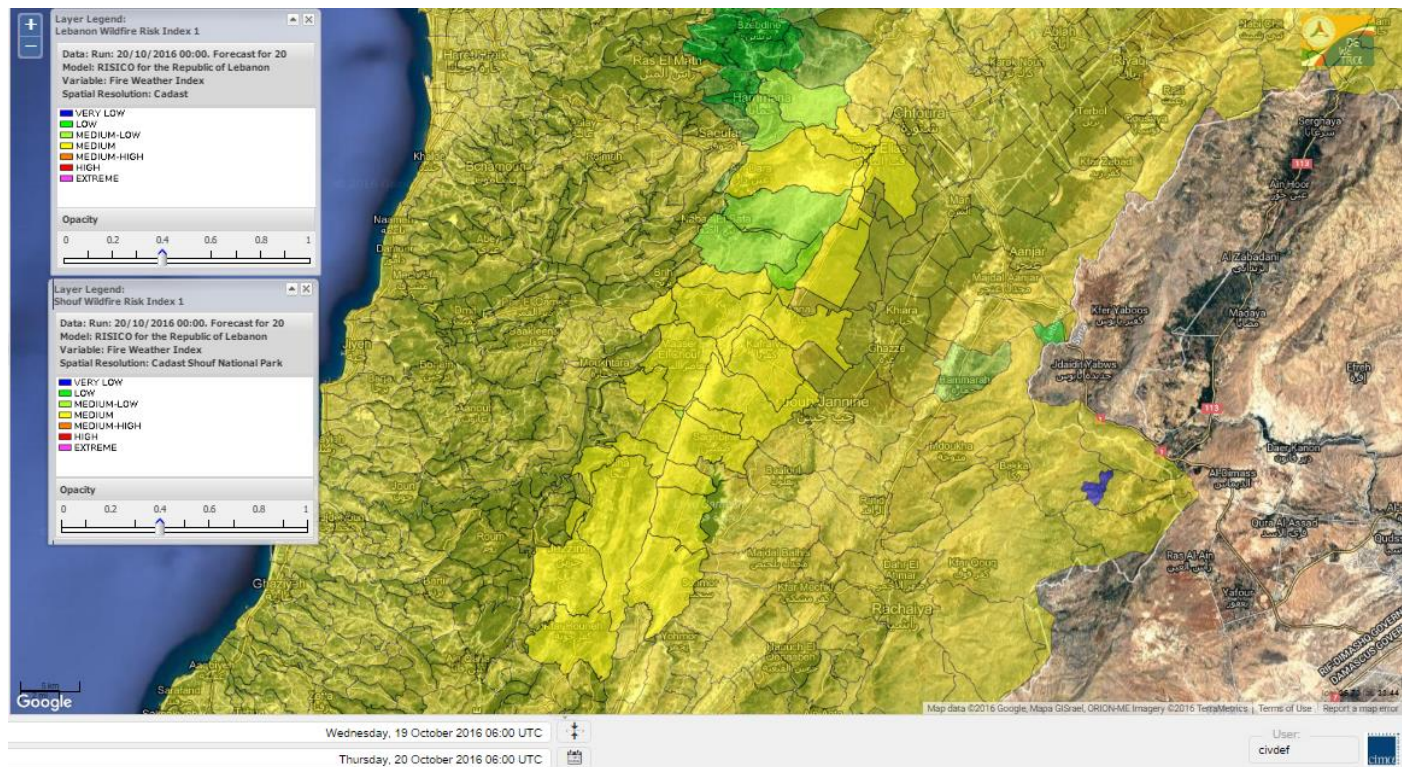

Beirut, 20 October 2016

FIRE RISK INDEX

Lebanon temperature for 20 October 2016

Lebanon humidity for 20 October 2016

Lebanon for 20 October 2016

Lebanon for 21 October 2016

Lebanon for 22 October 2016

Shouf Biosphere Reserve Forecast for 20 October 2016