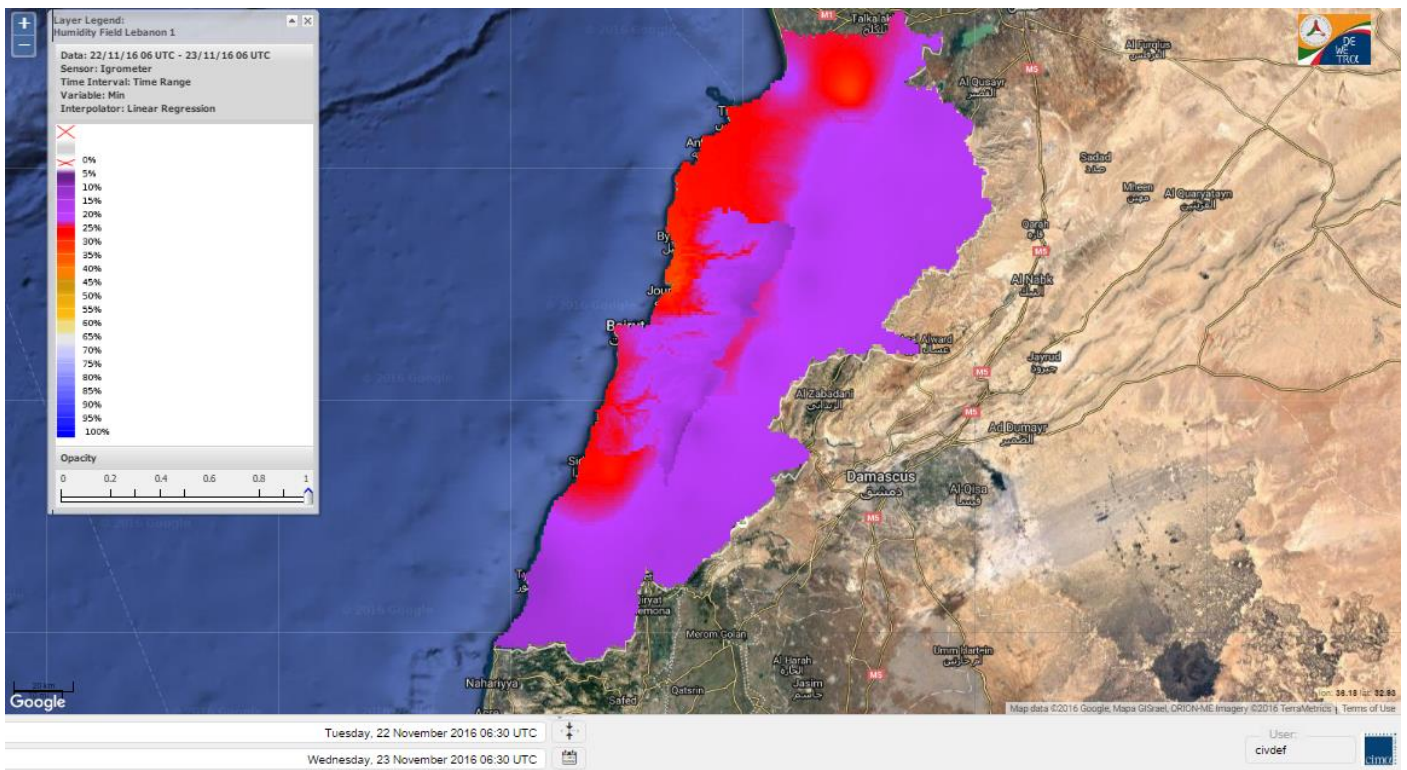

Lebanon humidity for 23 November 2016