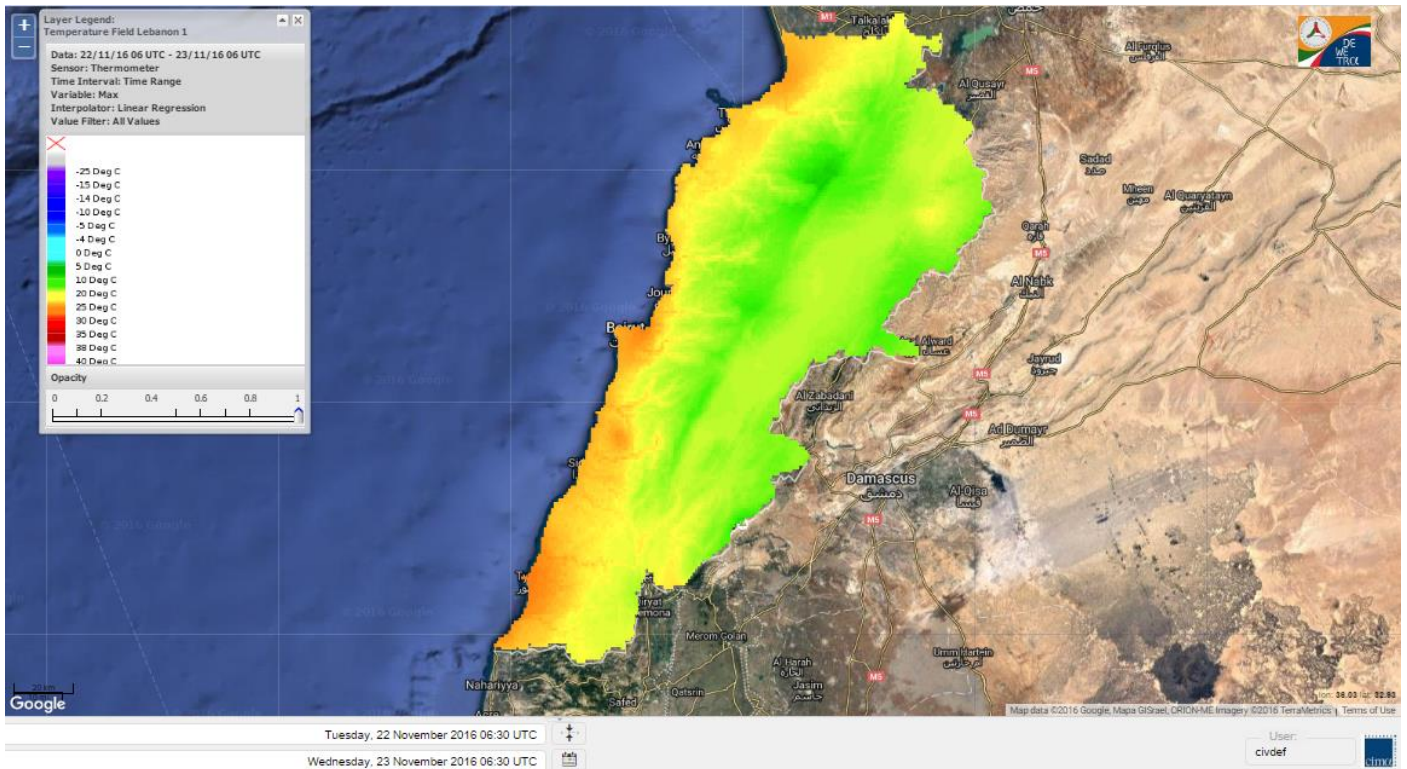

Lebanon temperature for 23 November 2016