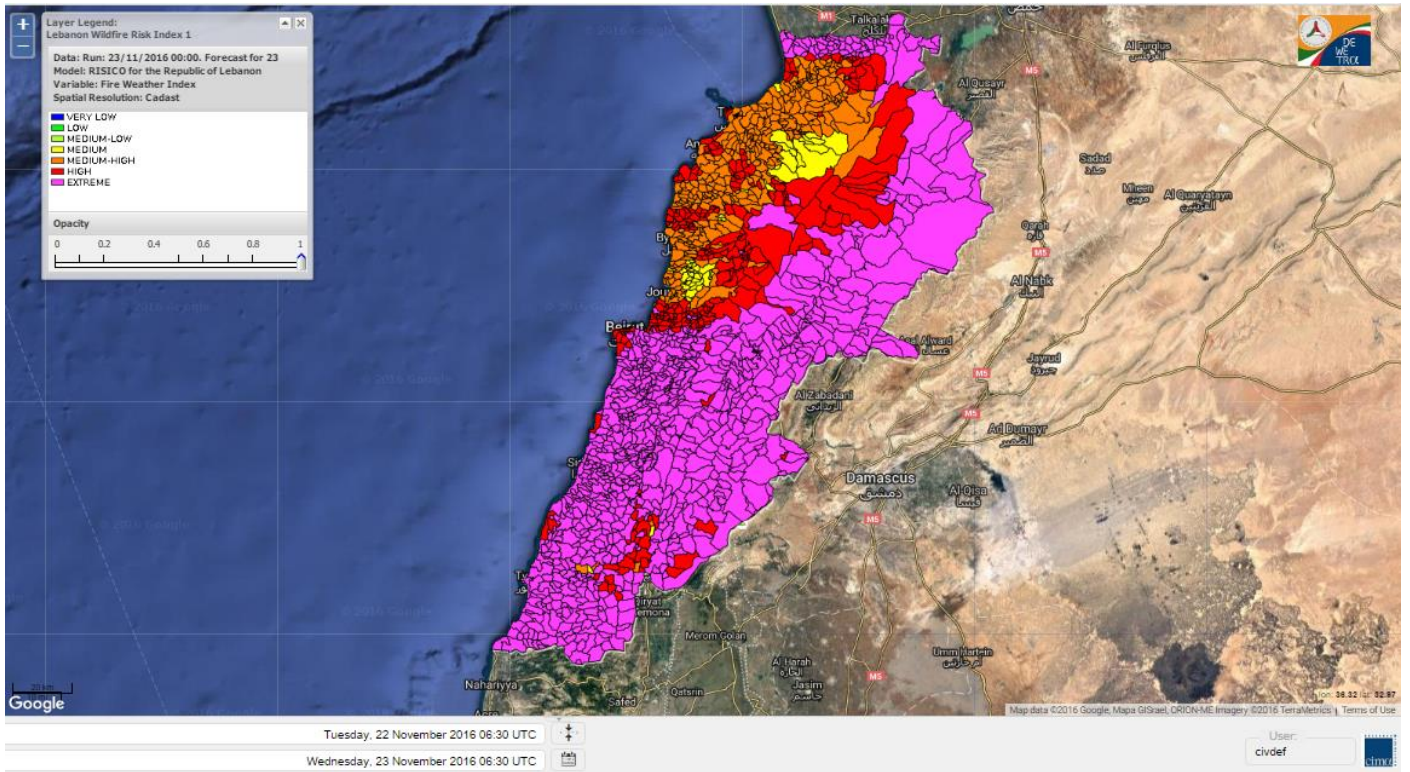

Lebanon for 23 November 2016