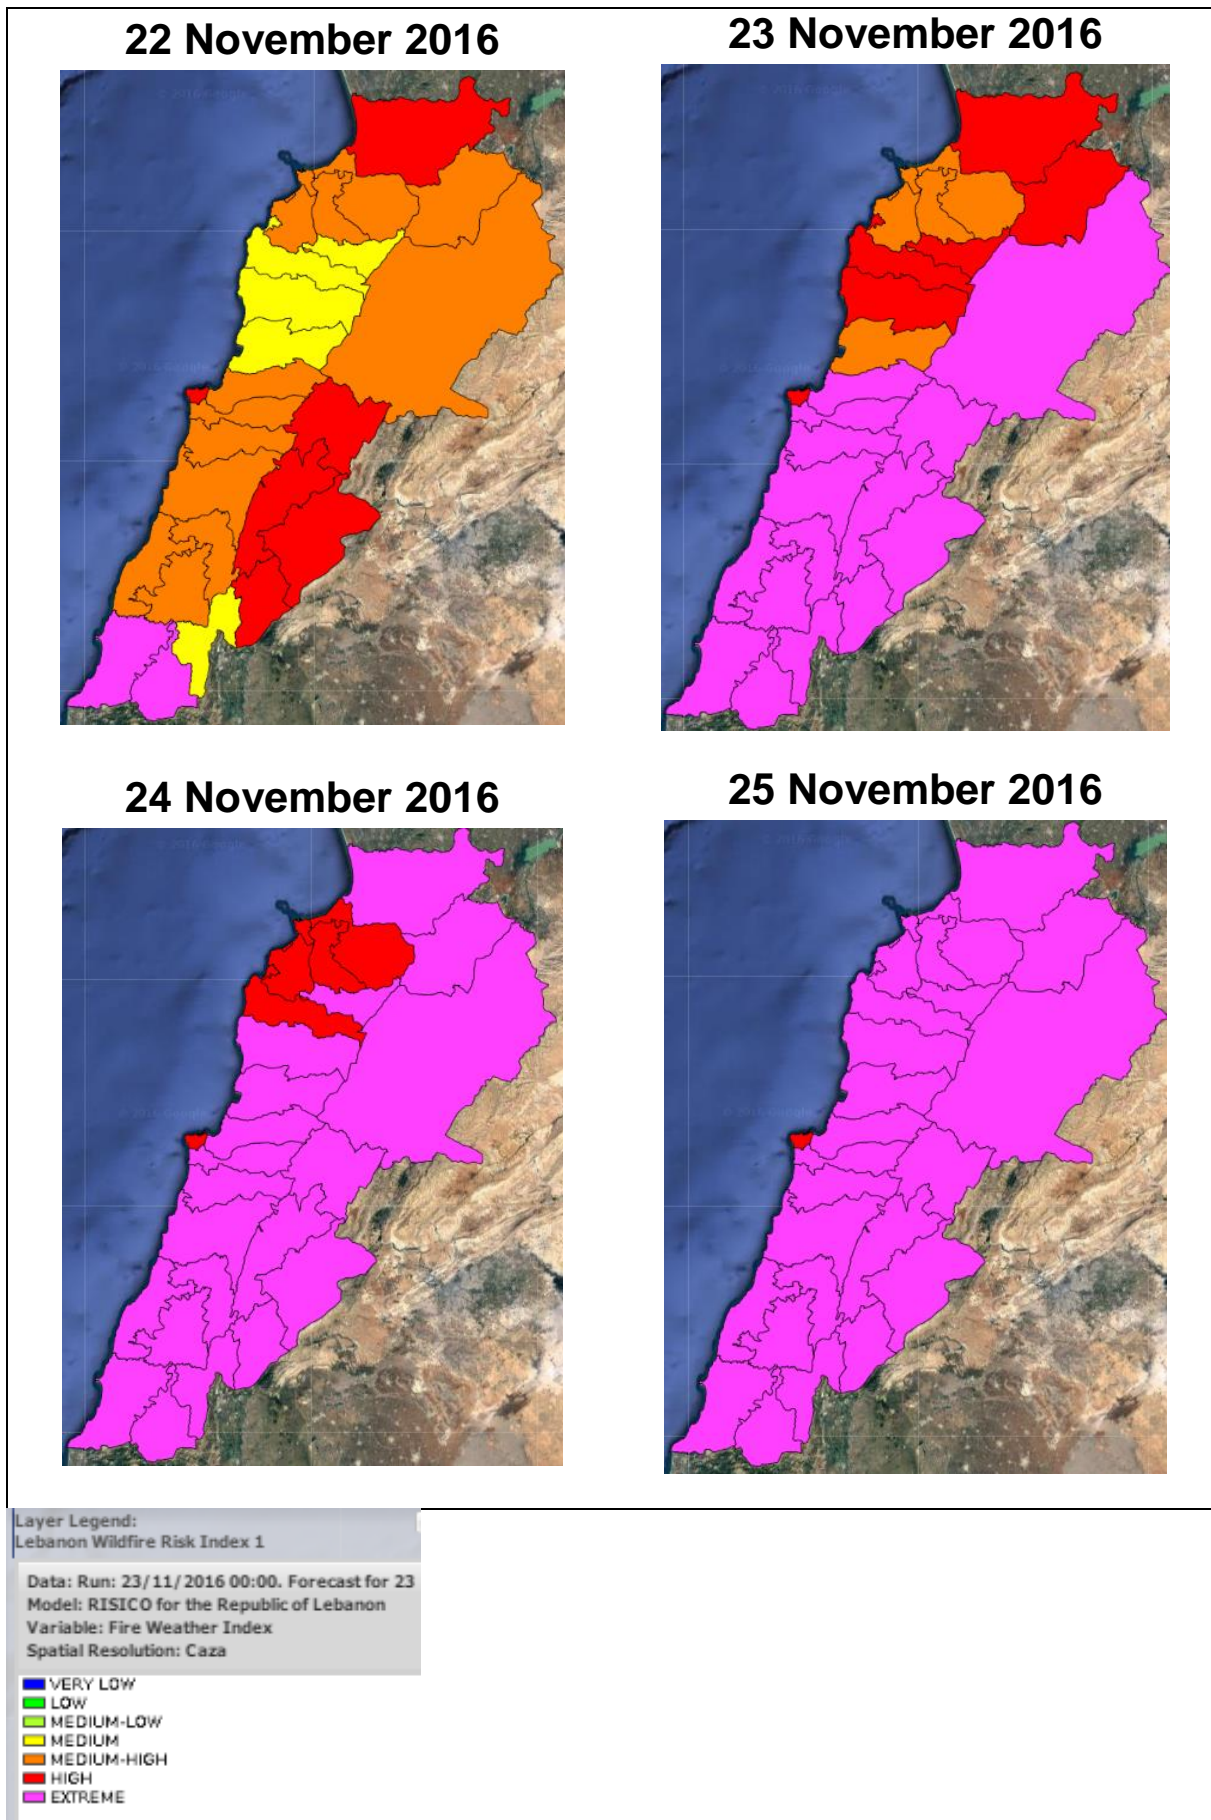

FIRE RISK INDEX