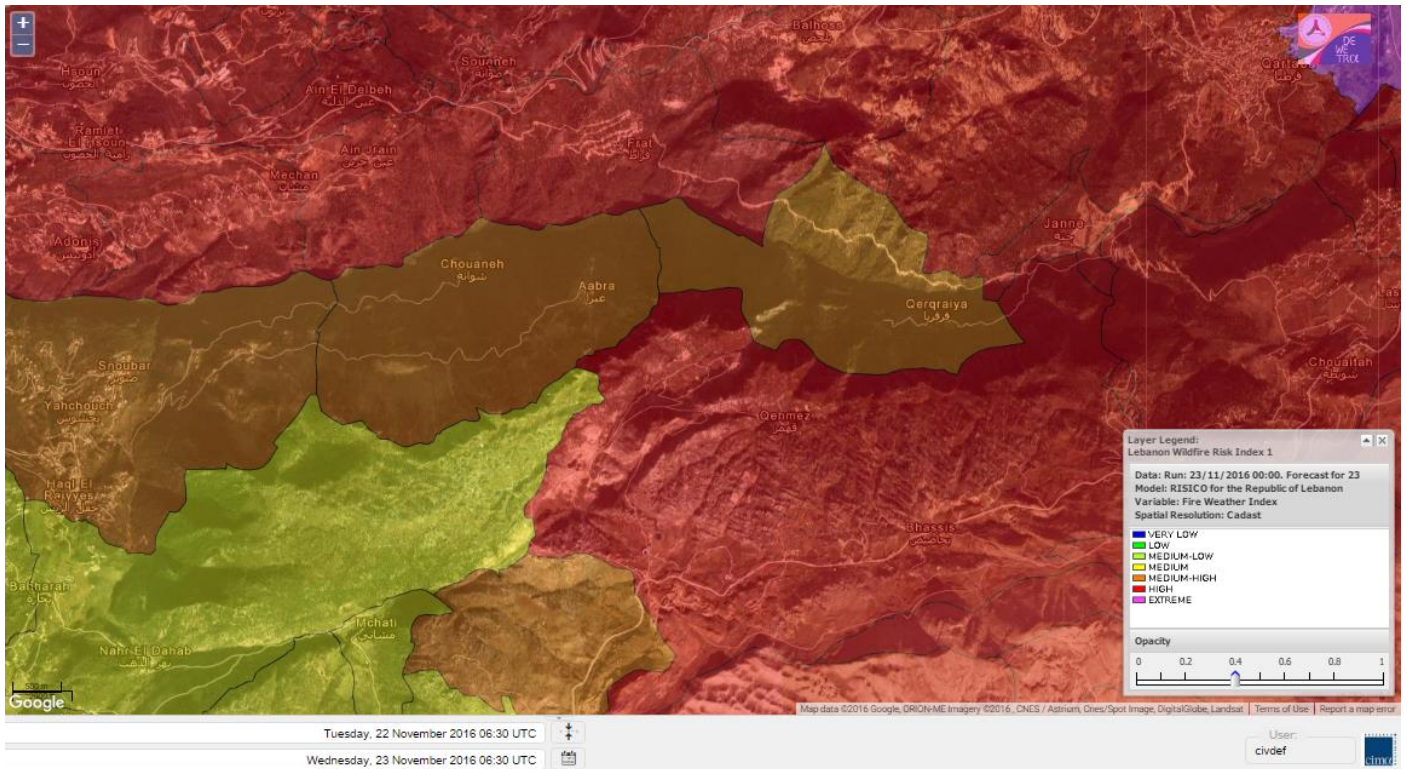

Jabal Moussa Reserve Forecast for 23 November 2016