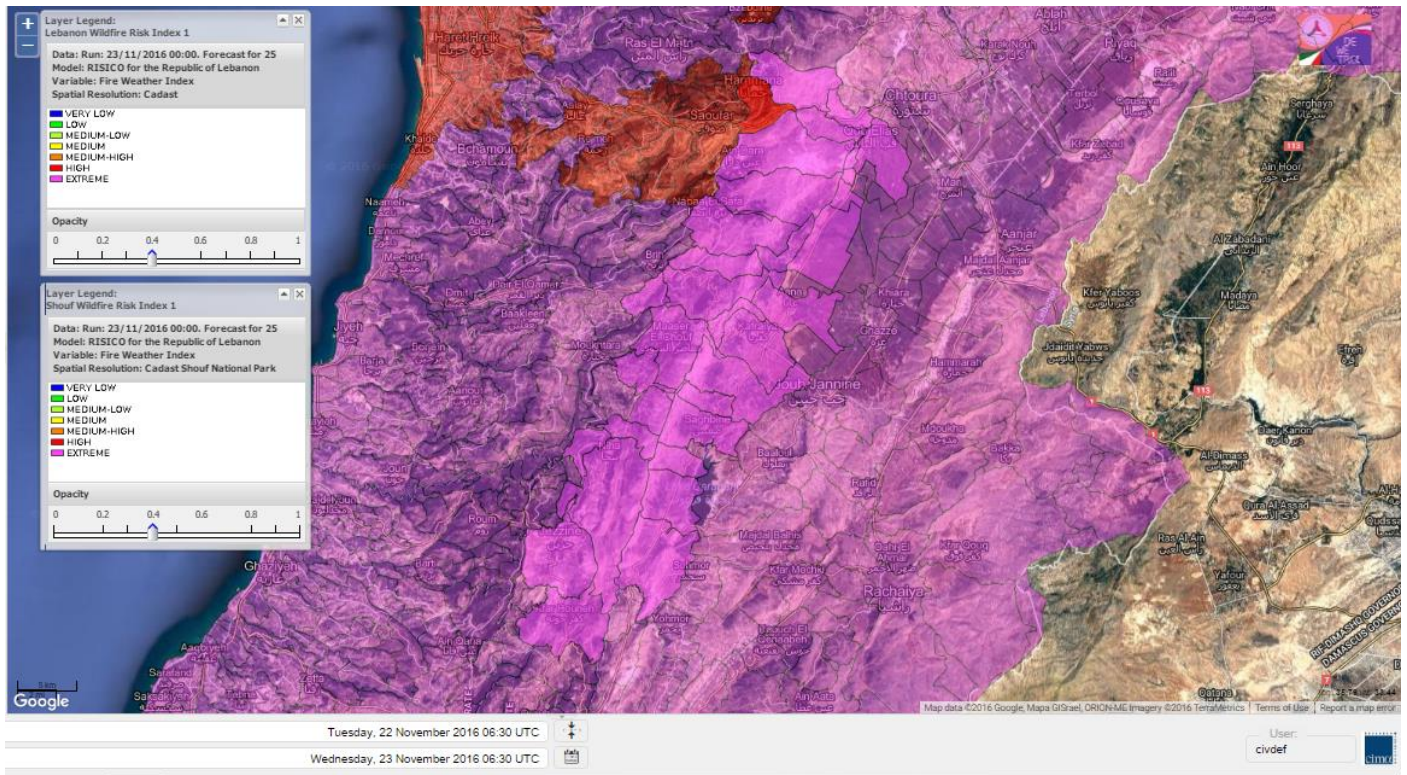

Shouf Biosphere Reserve Forecast for 25 November 2016