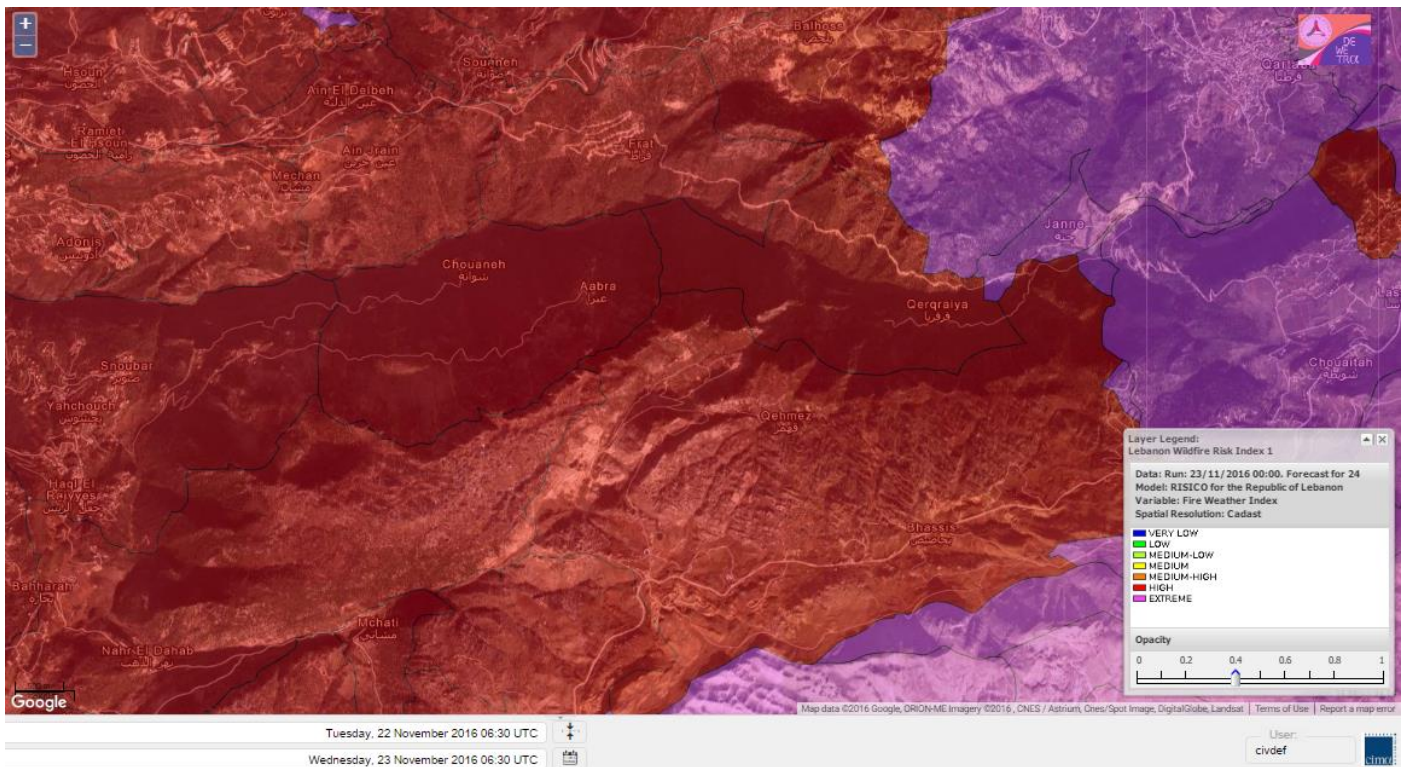

Jabal Moussa Reserve Forecast for 24 November 2016