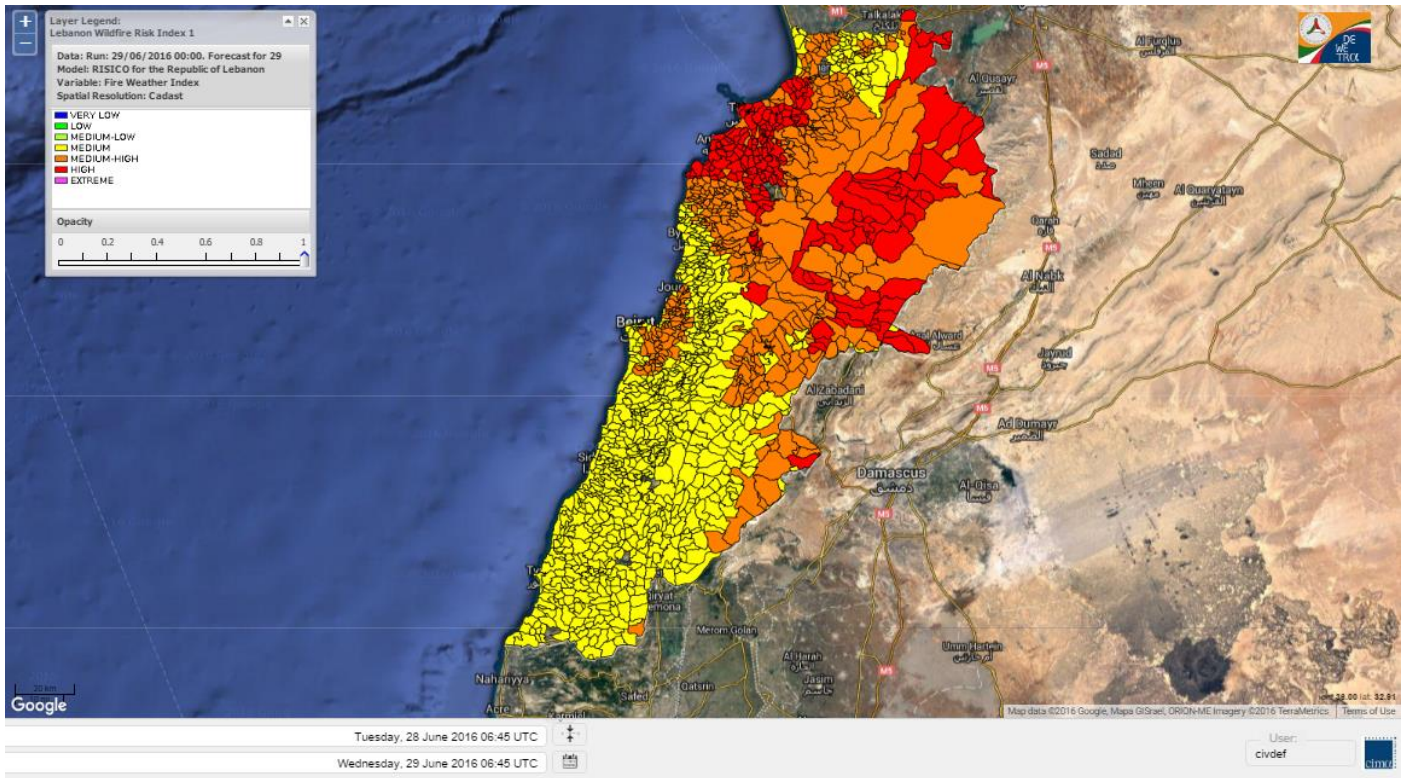

Lebanon for 29 June 2016