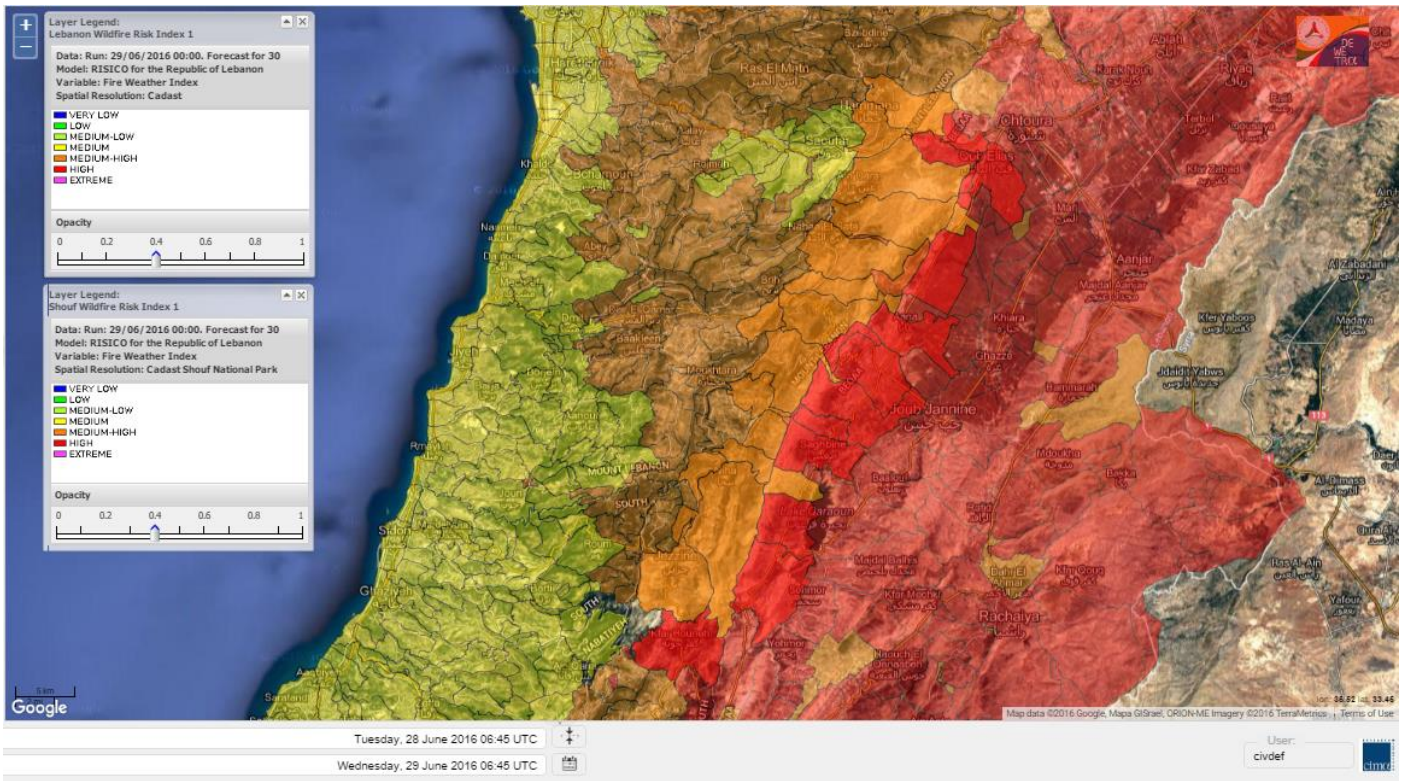

- VERY LOW
- LOW
- MEDIUM-LOW
- MEDIUM
- MEDIUM-HIGH
- HIGH
- EXTREME

Lebanon for 29 June 2016

Lebanon for 30 June 2016

Lebanon for 1 July 2016

Shouf Biosphere Reserve Forecast for 29 June 2016

Shouf Biosphere Reserve Forecast for 30 June 2016