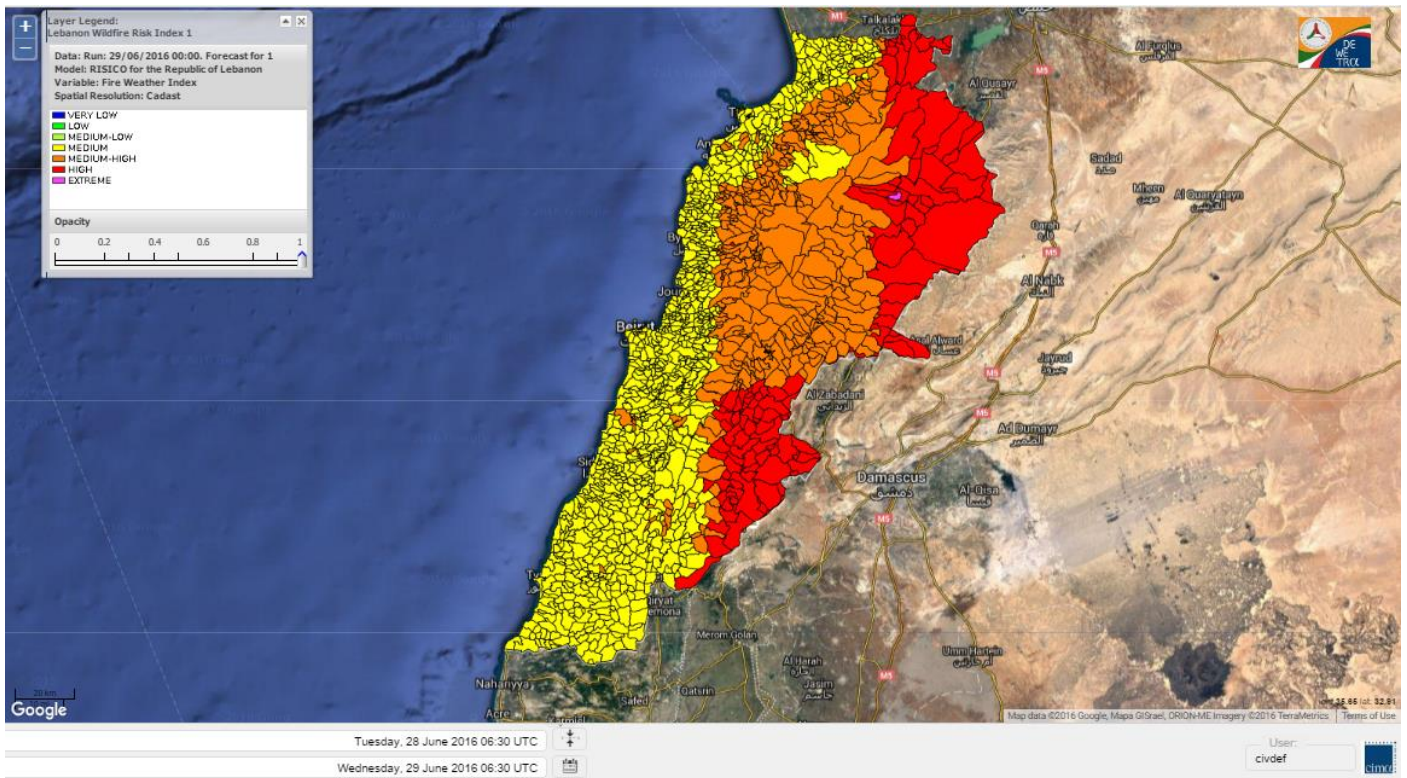

- VERY LOW
- LOW
- MEDIUM-LOW
- MEDIUM
- MEDIUM-HIGH
- HIGH
- EXTREME

Lebanon for 29 June 2016

Lebanon for 30 June 2016

Lebanon for 1 July 2016

Shouf Biosphere Reserve Forecast for 29 June 2016

Shouf Biosphere Reserve Forecast for 30 June 2016