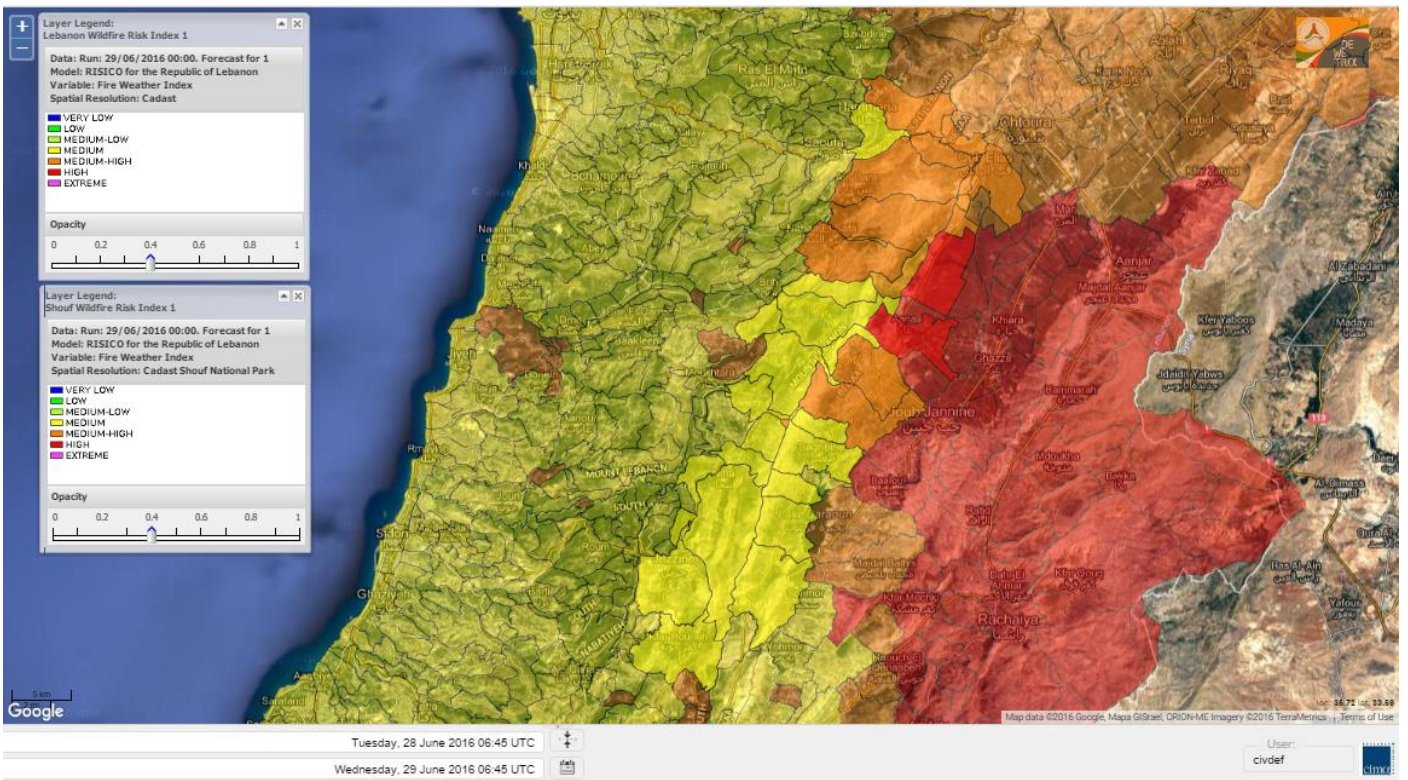

Shouf Biosphere Reserve Forecast for 1 July 2016