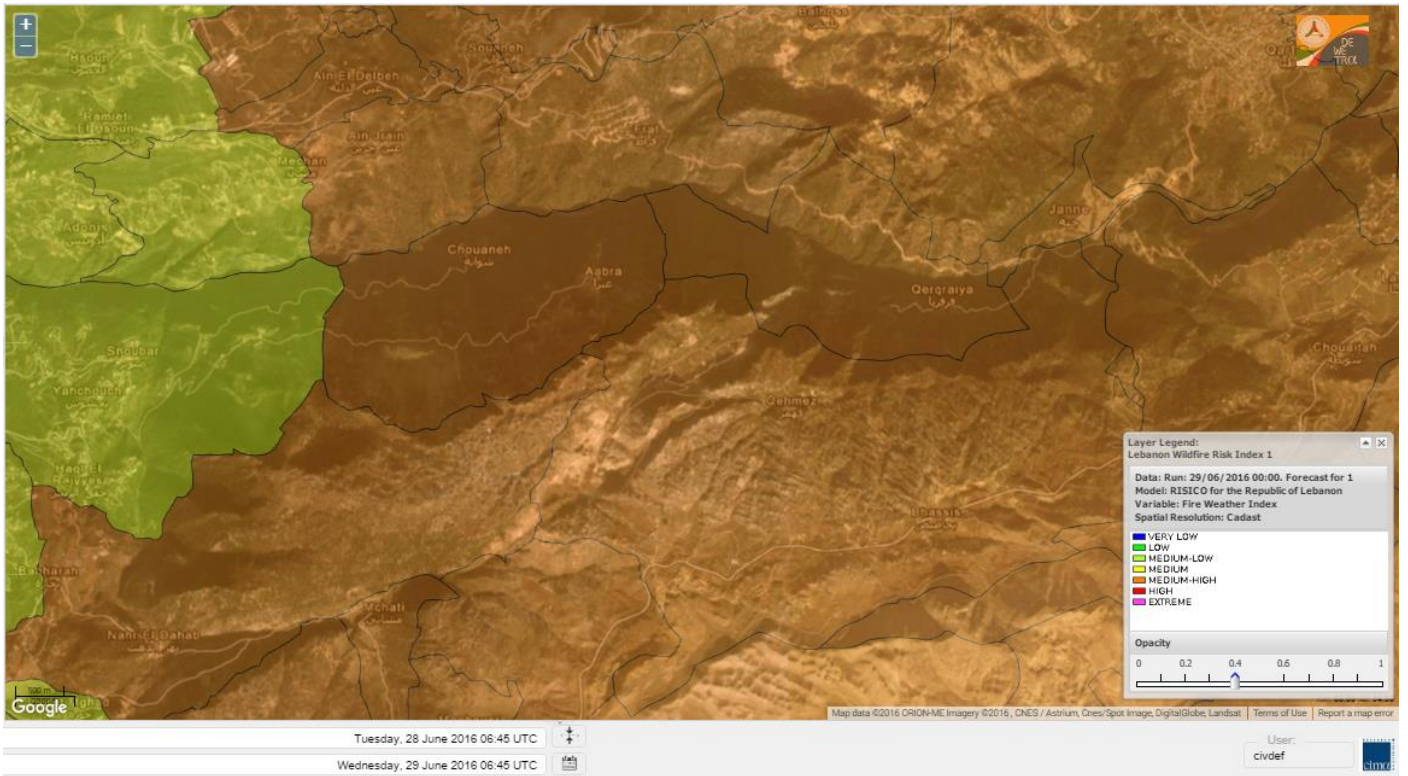

Shouf Biosphere Reserve Forecast for 1 July 2016

Jabal Moussa Reserve Forecast for 29 June 2016

Jabal Moussa Reserve Forecast for 30 June 2016

Jabal Moussa Reserve Forecast for 1 July 2016

Nord

Koura

Municipality	29-Jun	30-Jun	01-Jul	Municipality	29-Jun	30-Jun	01-Jul	Municipality	29-Jun	30-Jun	01-Jul
Aaba	MH	H	M	Afsaddiq	H	H	M	Ain Ekriane	MH	MH	M
Amioun	H	H	M	Anfeh	H	H	M	Badbhoun	H	H	M
Barghoun	H	H	M	Barsa	H	H	MH	Batroumine	H	H	M
Bdebba	H	H	M	Bechmizine	H	H	M	Bednaye El-Koura	H	MH	M
Bhabbouch El-Koura	MH	MH	MH	Bkeftine	H	H	M	Bnehran	MH	MH	MH
Bqaiia El-Koura	MH	H	M	Bsarma	MH	MH	M	Btaaboura	H	H	M
Bttram	H	H	M	Btouratij	MH	H	M	Bziza	H	H	M
Dar Beehtar	H	H	M	Dar Chmezzine	MH	H	M	Deddeh	H	H	M
Deir El-Balamand	H	H	MH	Fih	H	H	M	Hraiche	H	H	M
Ijdaabrine	H	MH	M	Kaftoun	MH	H	MH	Kefraya El-Koura	H	M	M
Kfarakka	MH	MH	M	Kfarhata	H	H	M	Kfarhazir	H	H	M
Kfarkahel	MH	MH	M	Kfarsaroun	MH	MH	M	Kosba	MH	MH	M
Mejdel el-Koura	MH	H	MH	Nakhle	MH	H	MH	Qalhat	H	H	MH
Ras Masqa	MH	MH	M	Rechdibbine	MH	MH	M	Zakroun	H	H	M
Zgharta El-Mtaouile	MH	MH	MH								