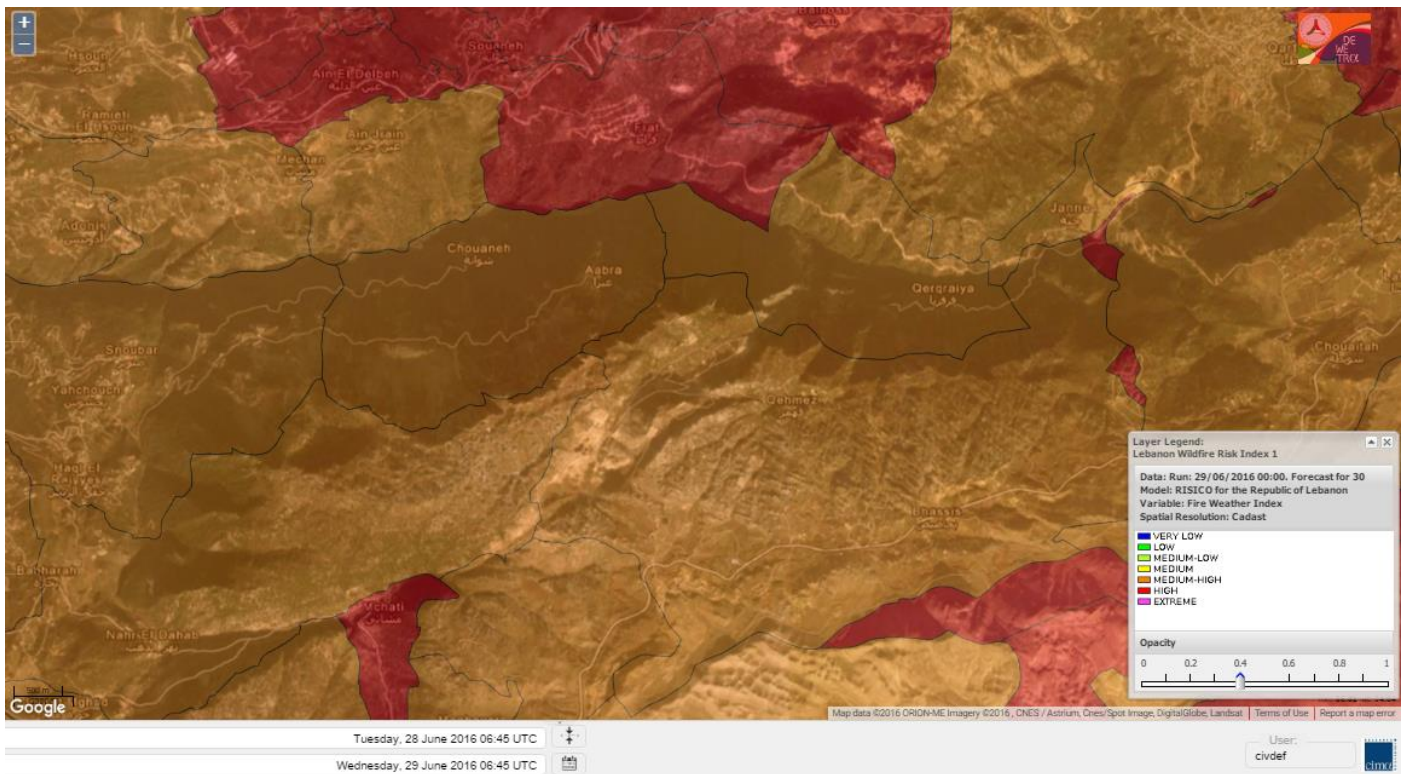

Jabal Moussa Reserve Forecast for 30 June 2016