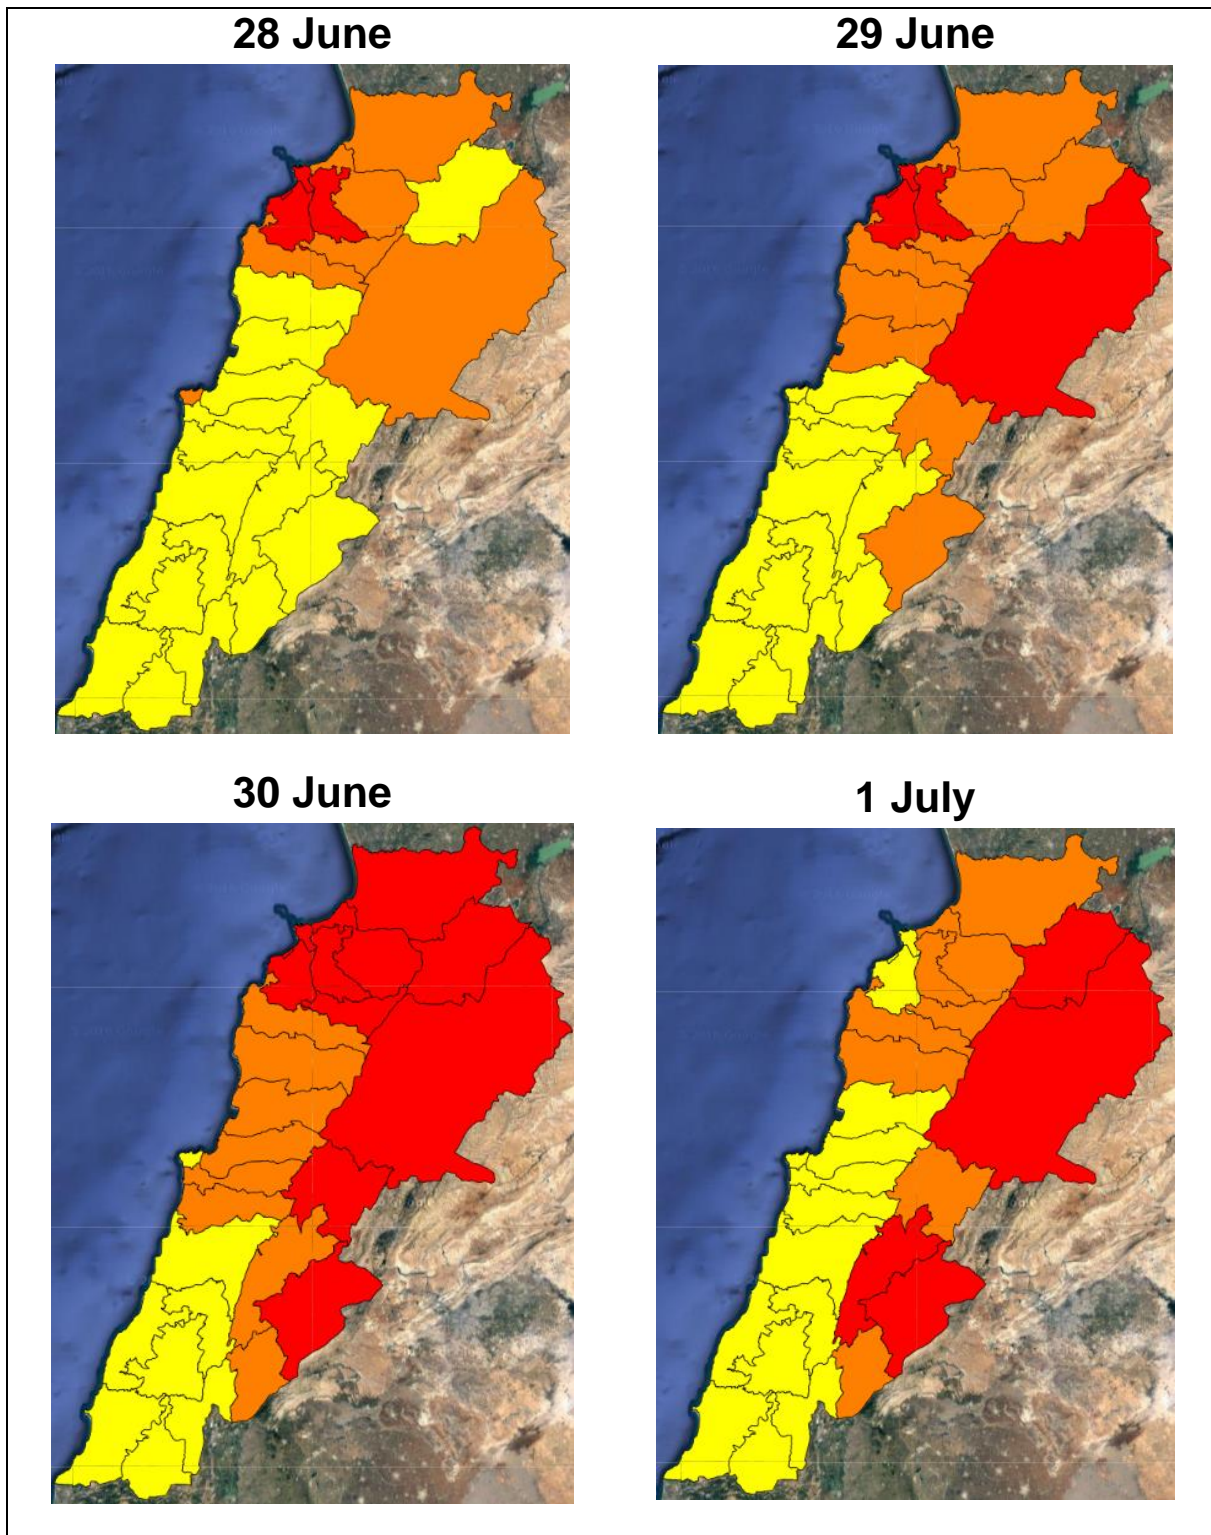

FIRE RISK INDEX

Layer Legend:
Lebanon Wildfire Risk Index 1

Data: Run: 29/06/2016 00:00. Forecast for 29
Model: RISICO for the Republic of Lebanon
Variable: Fire Weather Index
Spatial Resolution: Caza

- VERY LOW
- LOW
- MEDIUM-LOW
- MEDIUM
- MEDIUM-HIGH
- HIGH
- EXTREME