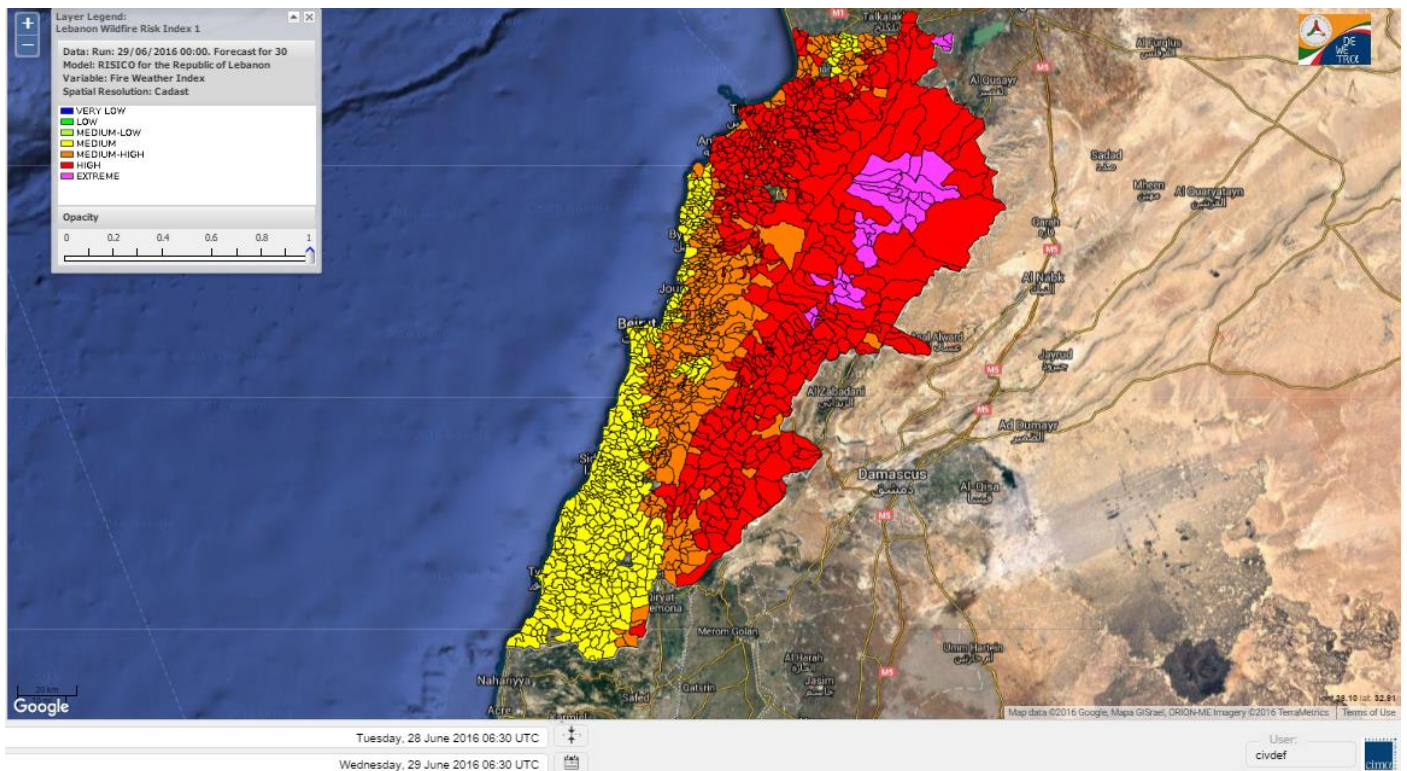

Lebanon for 30 June 2016