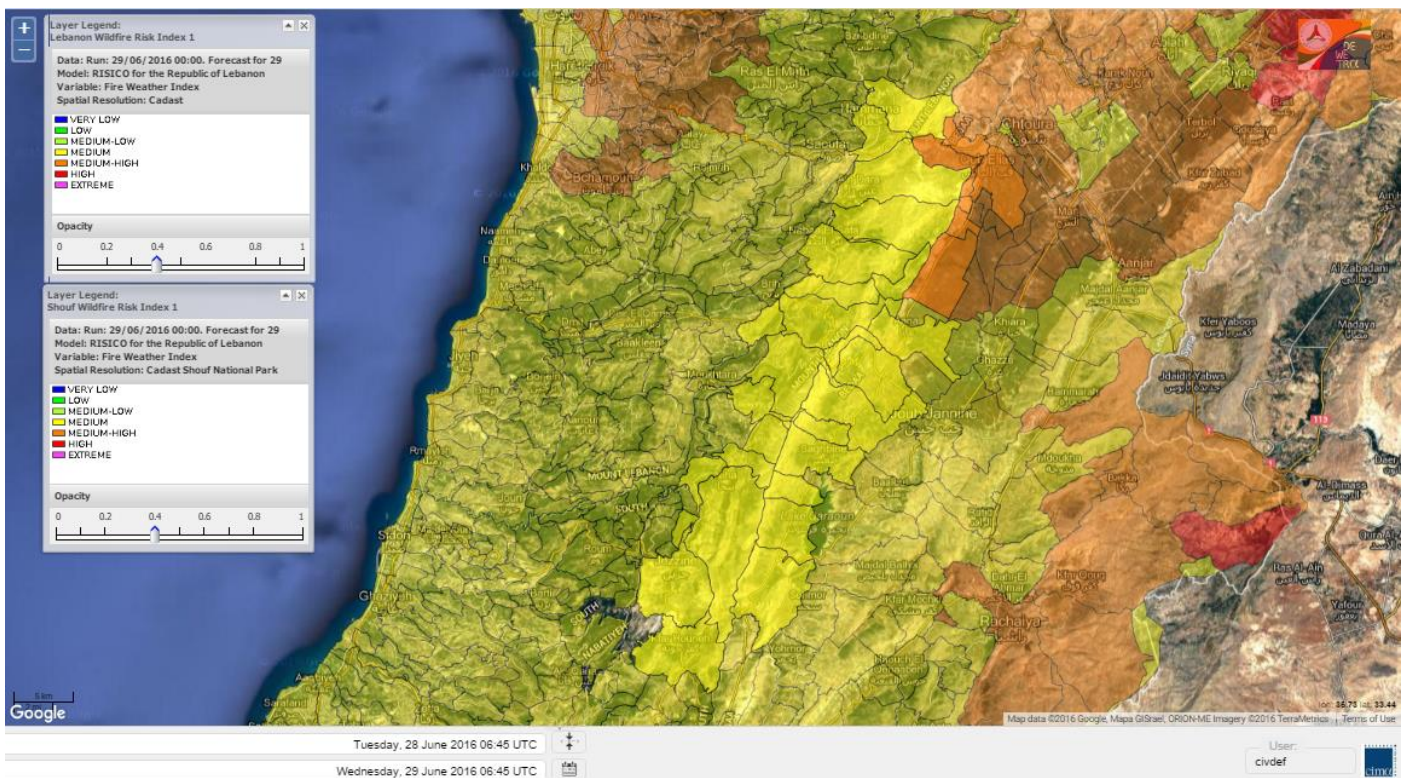

- VERY LOW
- LOW
- MEDIUM-LOW
- MEDIUM
- MEDIUM-HIGH
- HIGH
- EXTREME

Lebanon for 29 June 2016

Lebanon for 30 June 2016

Lebanon for 1 July 2016

Shouf Biosphere Reserve Forecast for 29 June 2016

Shouf Biosphere Reserve Forecast for 30 June 2016