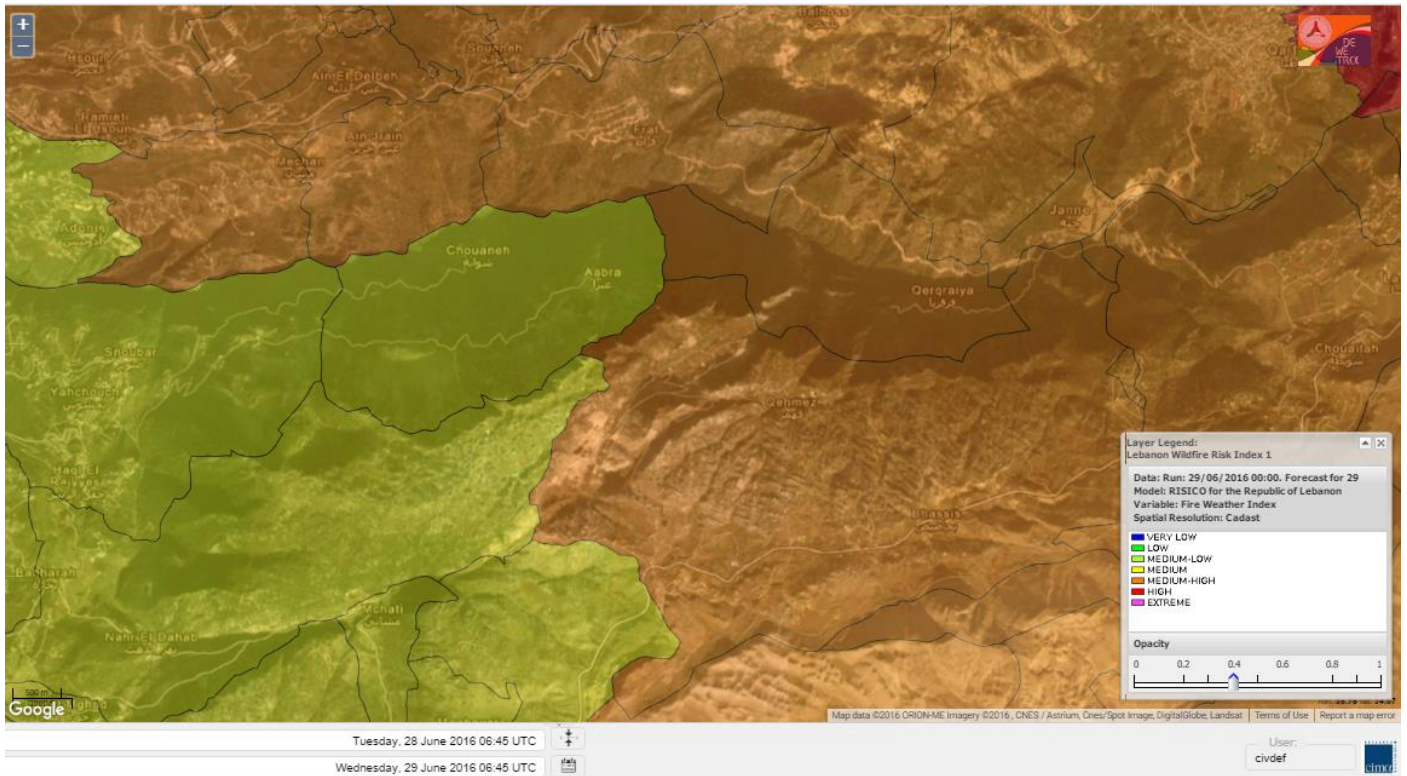

Jabal Moussa Reserve Forecast for 29 June 2016